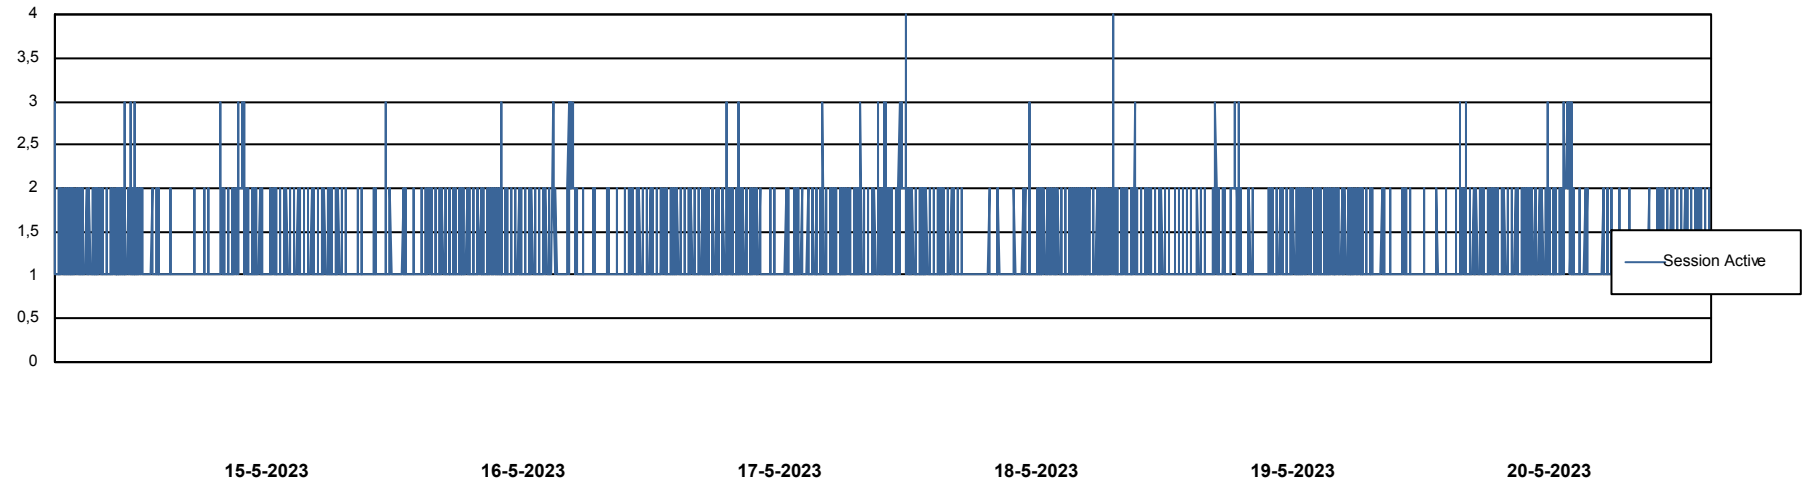

Database Performance CIWDB_Production