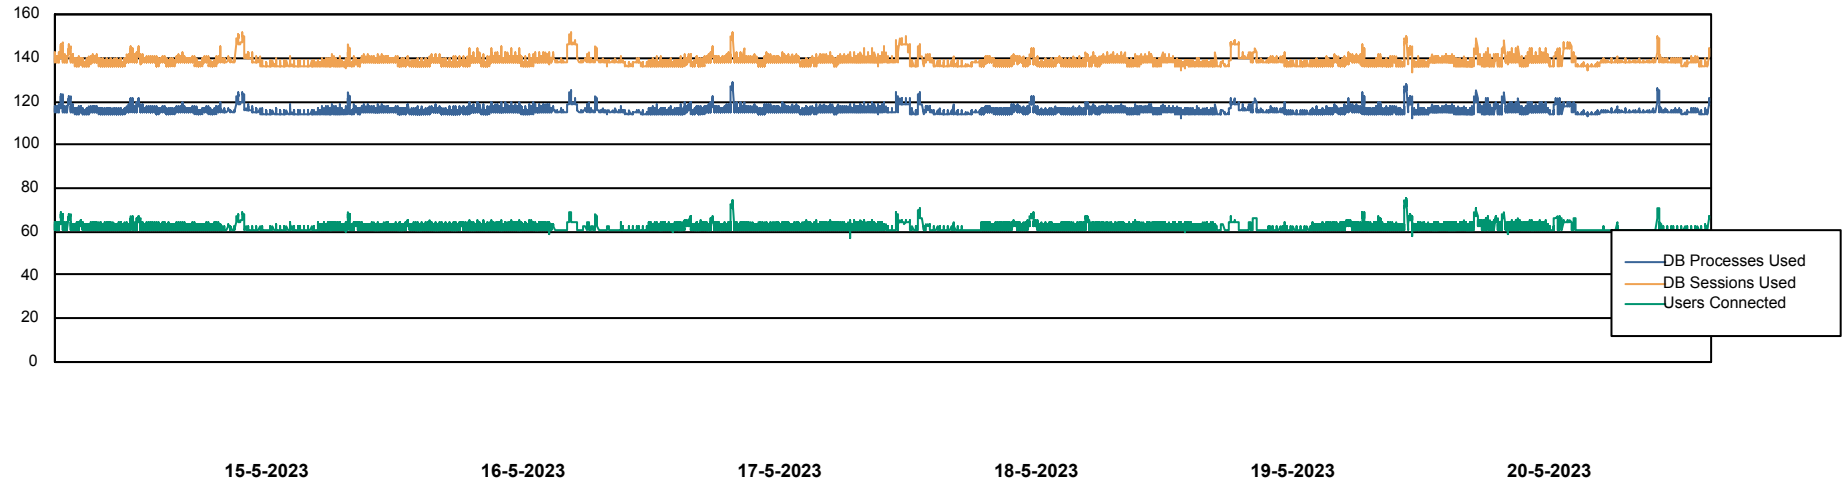

Database Performance CIWDB_Production