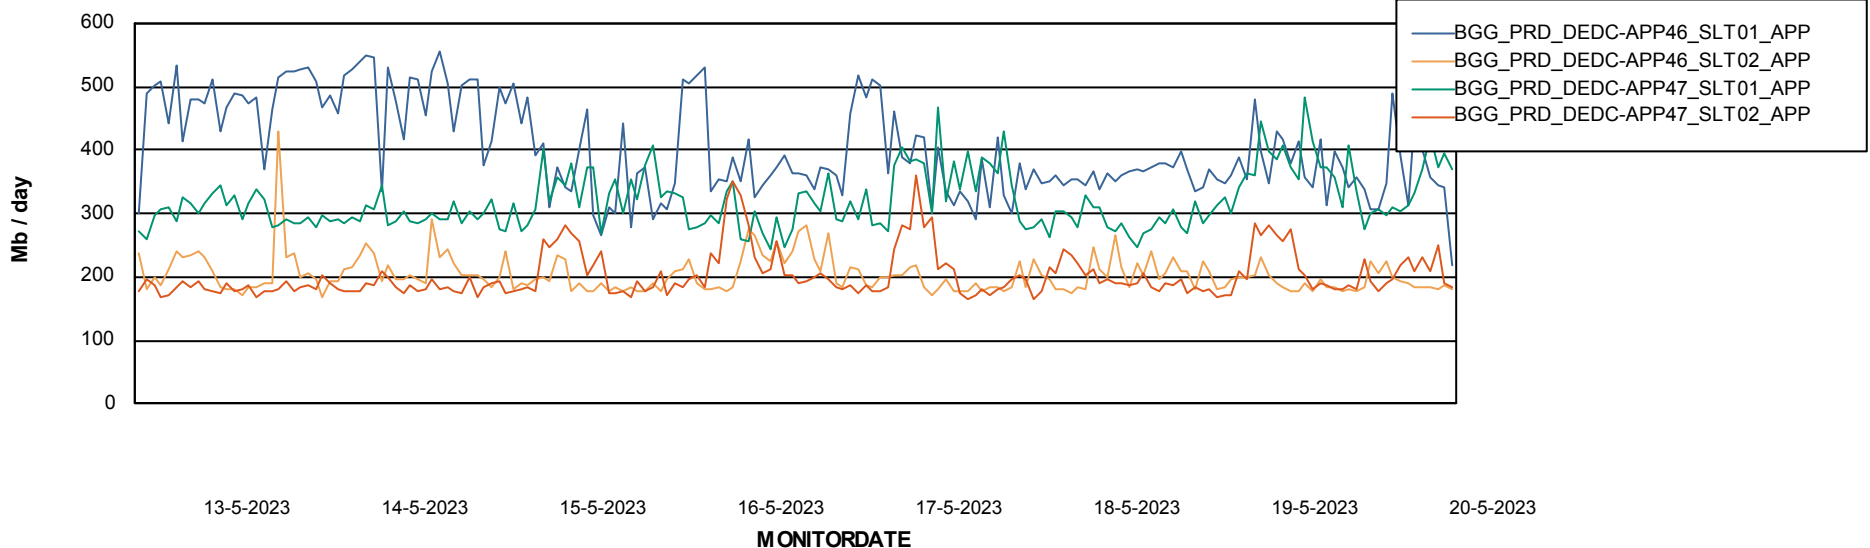

Weekly SLA Customer Report

Customer BGG_Production
Database ID 162

Database Performance BGG_PRD_DEDC-DB07_DB_Production

Weekly SLA Customer Report

Customer BGG_Production
Database ID 162

Database Performance BGG_PRD_DEDC-DB08_DB_Stb

DATABASE SIZE BGG_PRD_DEDC-DB07_DB_Production

Database growth over last month

Weekly SLA Customer Report

Customer BGG_Production
Database ID 162

Database Tablespace BGG_PRD_DEDC-DB07_DB_Production

Date	Tablespace Name	Filesize (Gb)	Usedsize (Gb)	Percentage free
20-5-2023	ABSDATA	576	465	19
	INDX	38	20	47
19-5-2023	ABSDATA	576	465	19
	INDX	38	20	47
18-5-2023	ABSDATA	576	464	20
	INDX	38	20	47
17-5-2023	ABSDATA	576	463	20
	INDX	38	20	47
16-5-2023	ABSDATA	576	462	20
	INDX	38	20	47
15-5-2023	ABSDATA	576	461	20
	INDX	38	20	47
14-5-2023	ABSDATA	576	460	20
	INDX	38	20	47

Weekly SLA Customer Report

Customer BGG_Production
Database ID 162

ABSSolute Application Server Services

Avg memory used per ABS Server Service

Avg users per day per ABS server

Weekly SLA Customer Report

Customer BGG_Production
Database ID 162