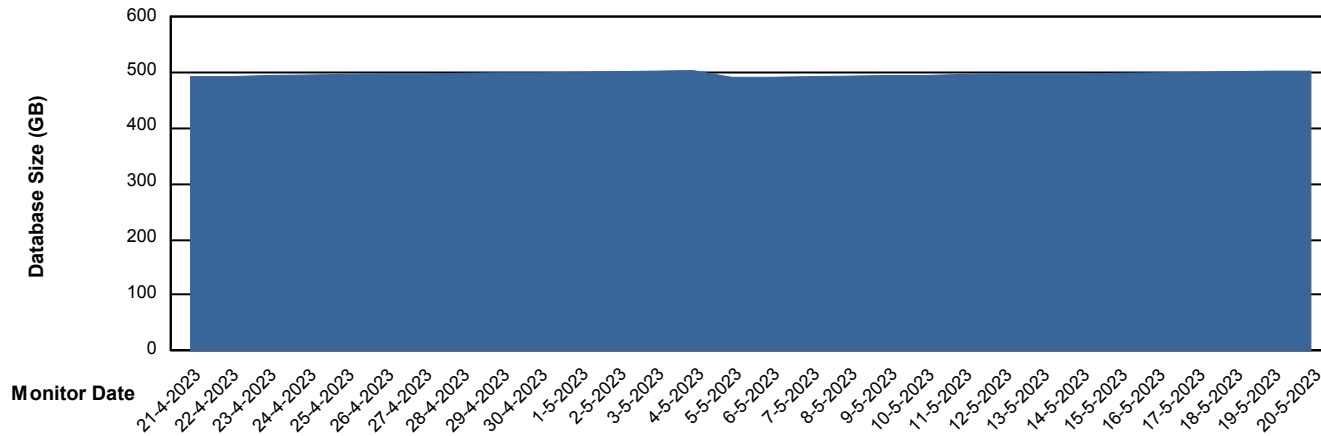

DATABASE SIZE BGG_PRD_DEDC-DB07_DB_Production

Database growth over last month