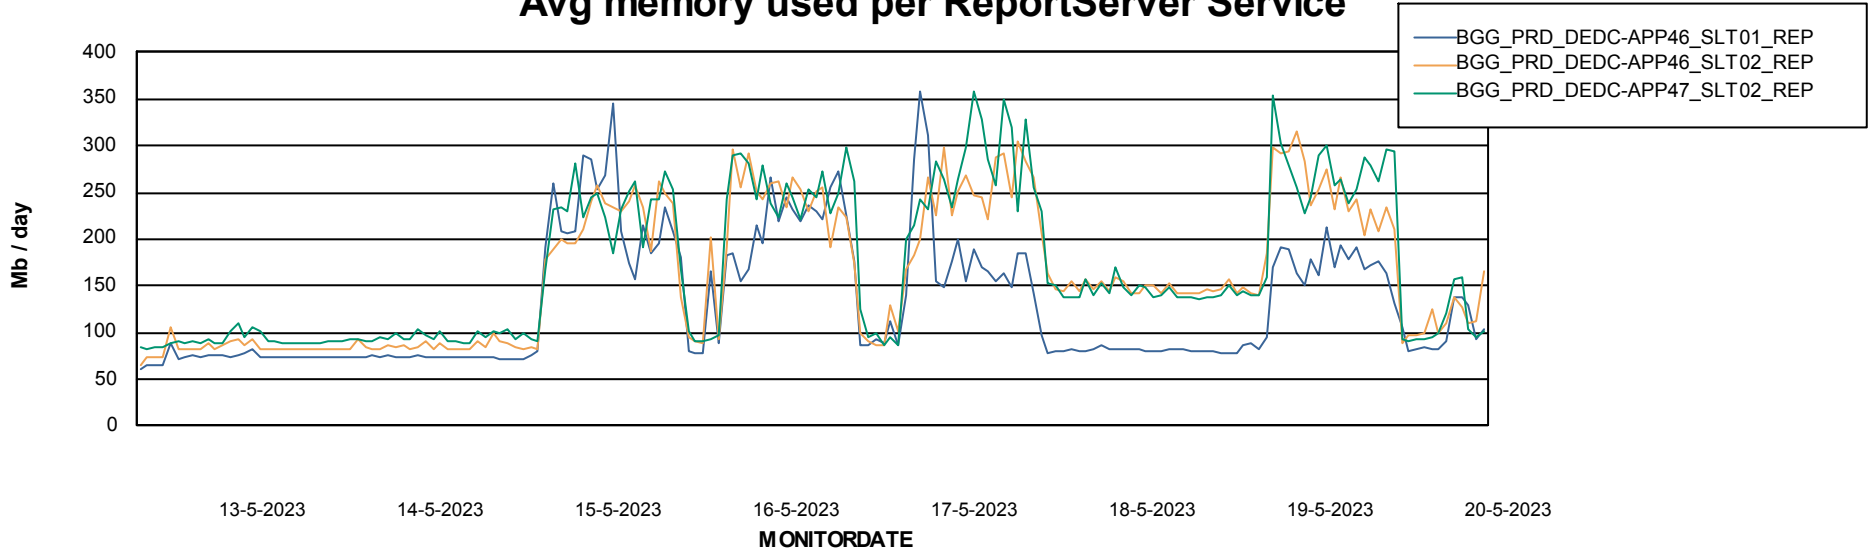

ABSSolute Application ReportServer Services

Avg memory used per ReportServer Service