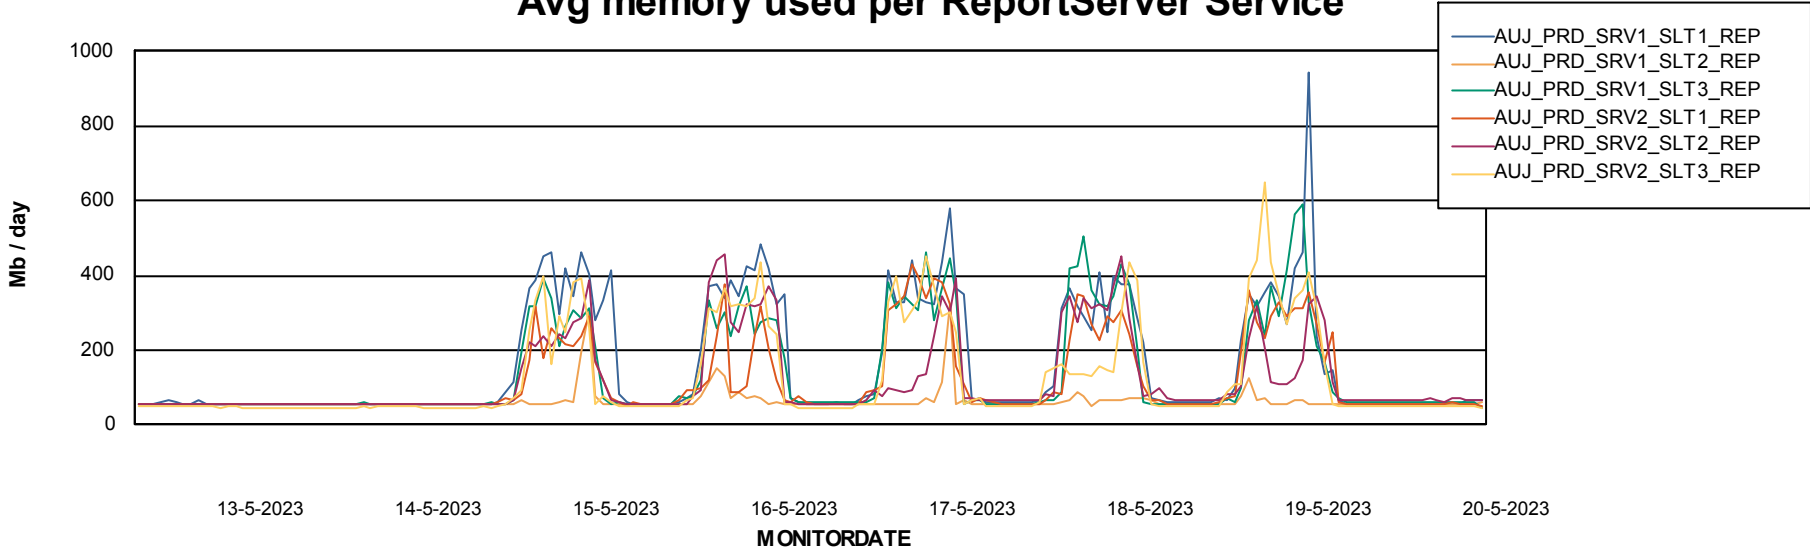

ABSSolute Application ReportServer Services

Avg memory used per ReportServer Service