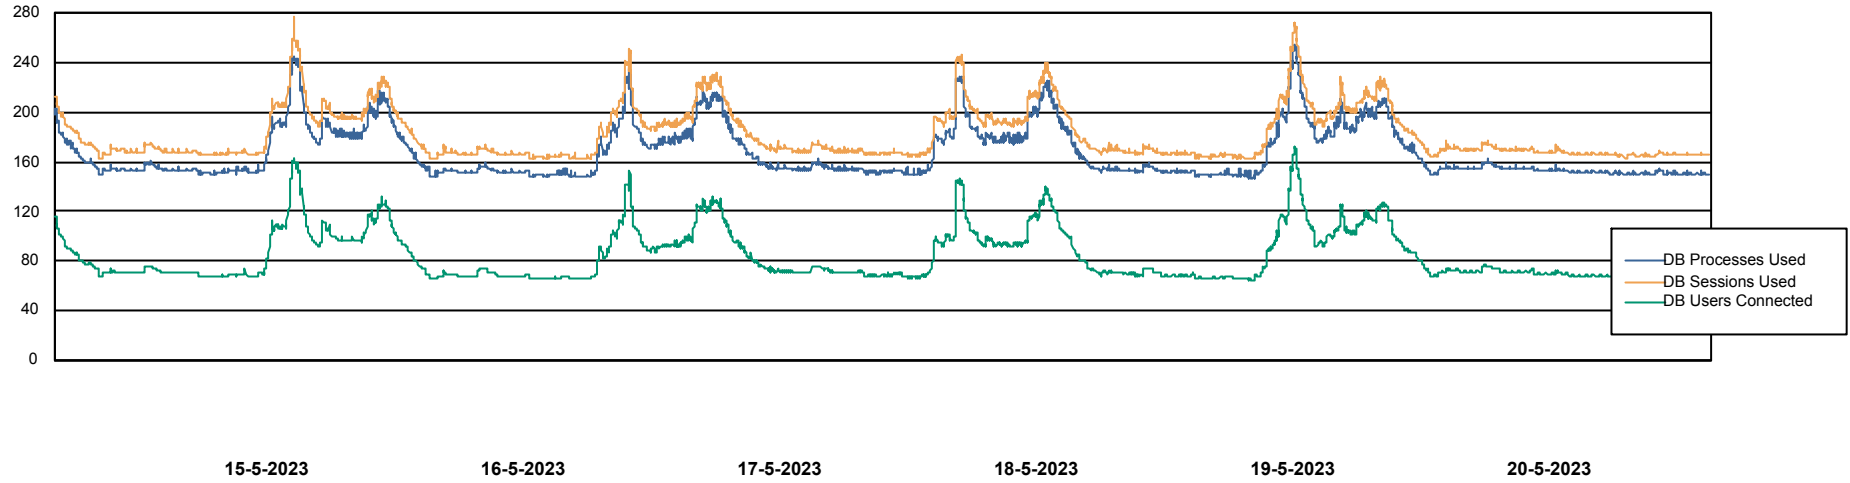

Weekly SLA Customer Report

Customer AUJ Production
Database ID 41

Database Performance AUJ Prod. BI DB (PABSBI1 server)

Weekly SLA Customer Report

Customer AUJ Production
Database ID 41

Database Performance AUJ_DB1_Primary