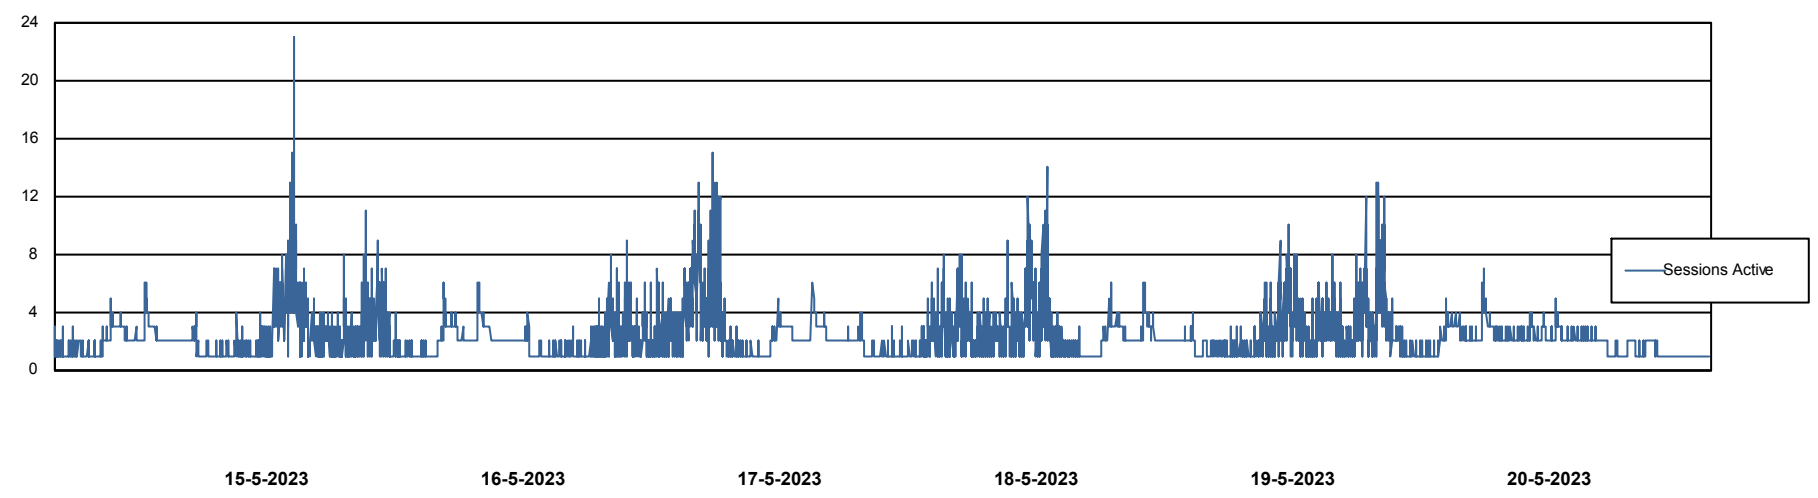

Weekly SLA Customer Report

Customer AUJ Production
Database ID 41

Database Performance AUJ Prod. BI DB (PABSBI1 server)

Weekly SLA Customer Report

Customer AUJ Production
Database ID 41

Database Performance AUJ_DB1_Primary