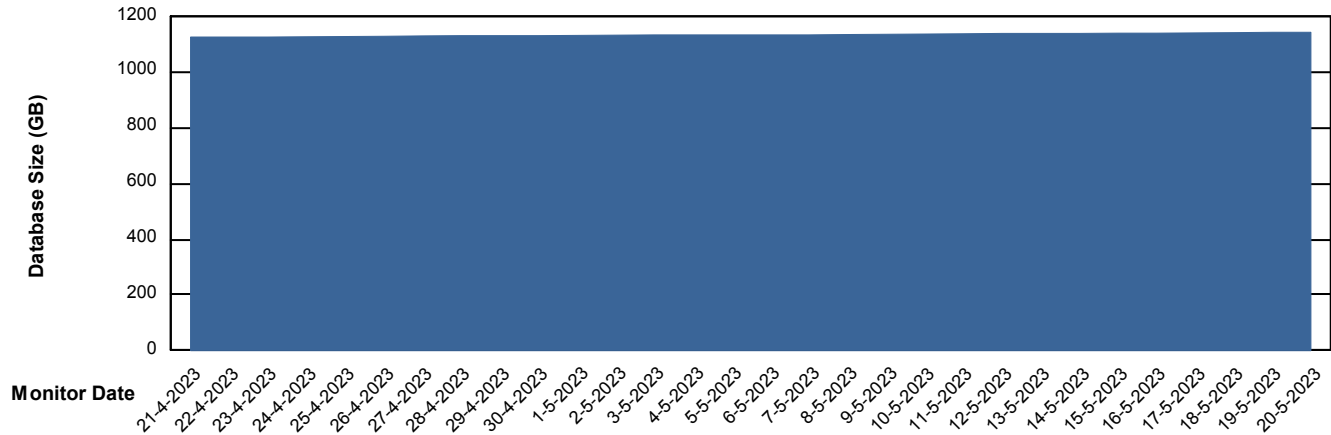

Weekly SLA Customer Report

Customer AUJ Production
Database ID 41

DATABASE SIZE AUJ Prod. BI DB (PABSBI1 server)

Database growth over last month

DATABASE SIZE AUJ_DB1_Primary

Database growth over last month