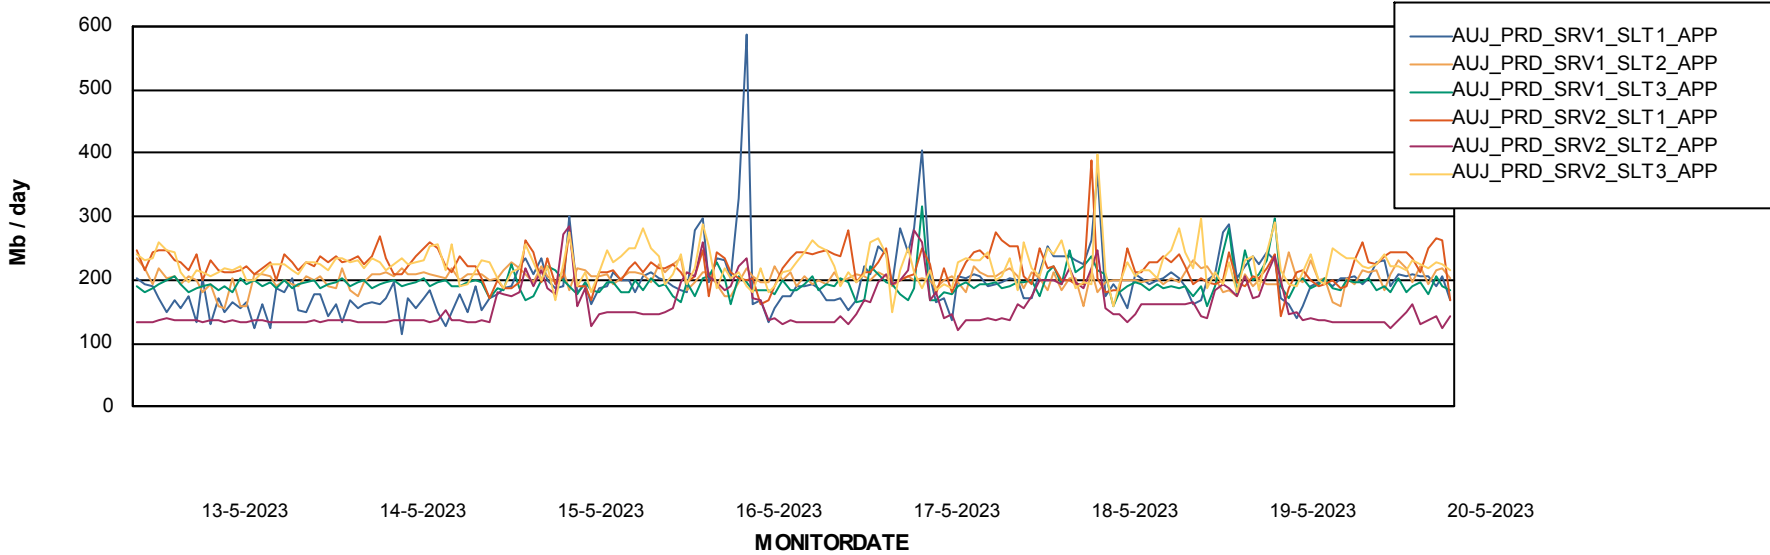

ABSSolute Application Server Services

Avg memory used per ABS Server Service