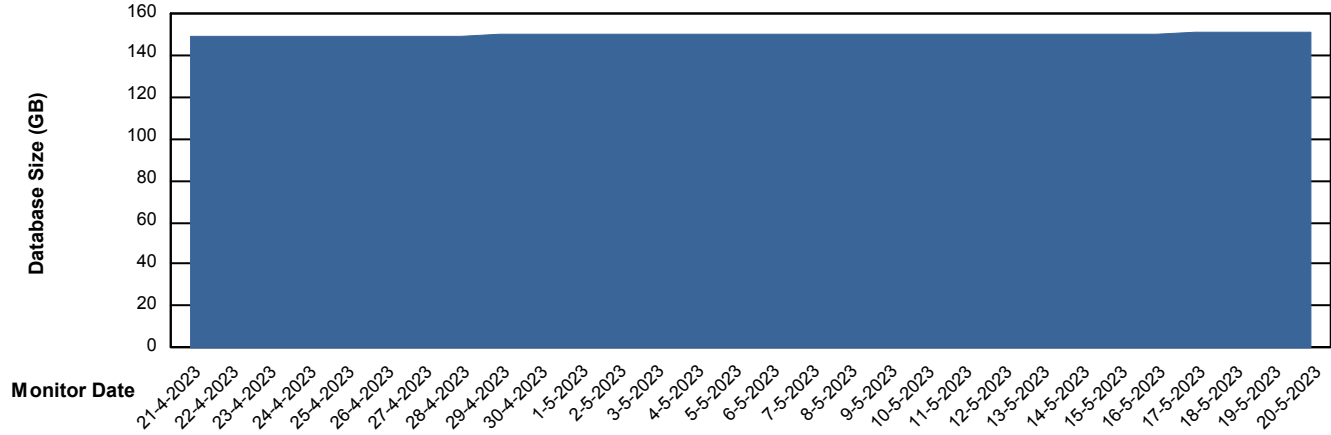

DATABASE SIZE AUJ Prod. BI DB (PABSBI1 server)

Database growth over last month