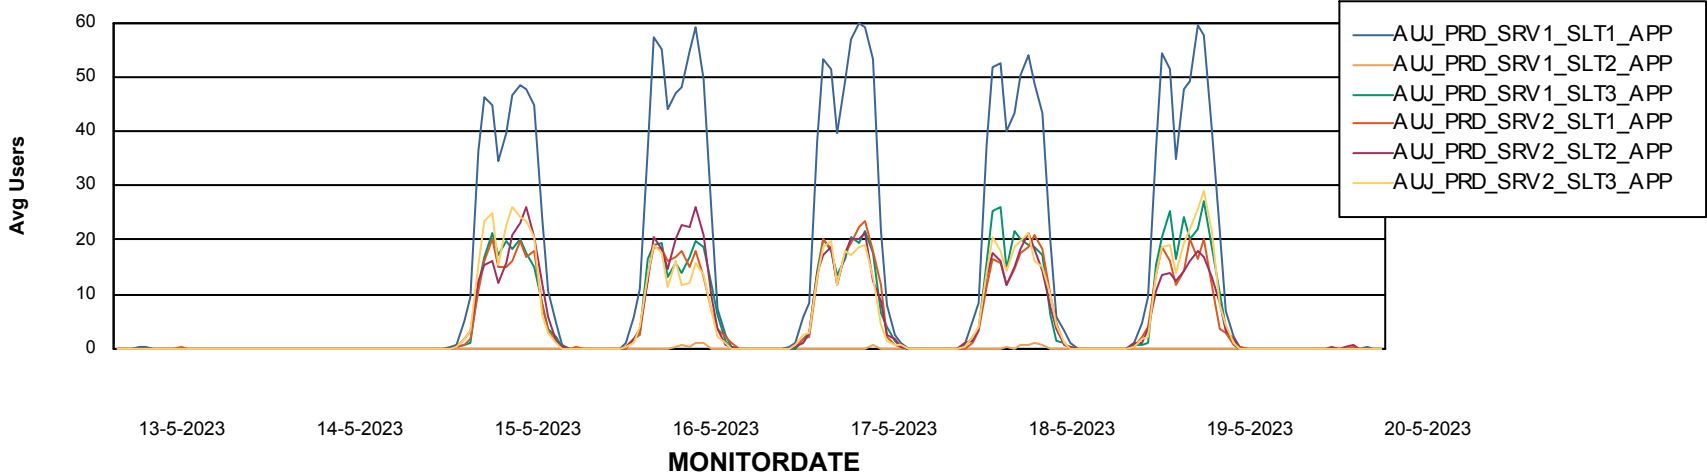

Weekly SLA Customer Report

Customer AUJ Production
Database ID 41

ABSSolute Application Server Services

Avg memory used per ABS Server Service

Avg users per day per ABS server

Weekly SLA Customer Report

Customer AUJ Production
Database ID 41