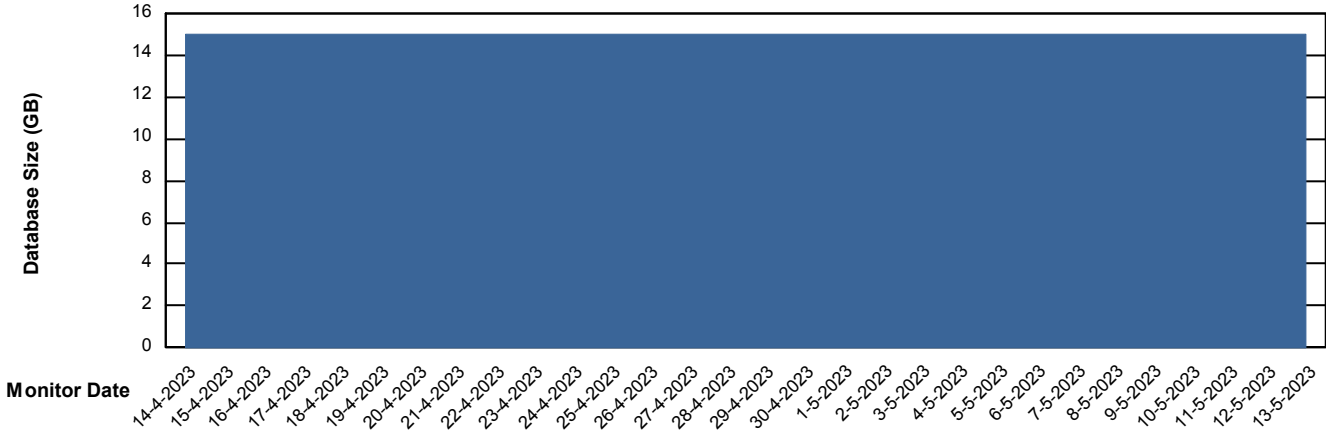

Weekly SLA Customer Report

Customer XMX Production (24/7)
Database ID 146

Database Performance XMX_PROD_ABSDB01_PRDB

Weekly SLA Customer Report

Customer XMX Production (24/7)
Database ID 146

Database Performance XMX_PROD_ABSDB02_SBDB

DB Processes Max 0
DB Processes Max 1,000
DB Processes Max 4

Weekly SLA Customer Report

Customer XMX Production (24/7)
 Database ID 146

DATABASE SIZE XMX_PROD_ABSDB01_PRDB

Database growth over last month

Database Tablespace XMX_PROD_ABSDB01_PRDB