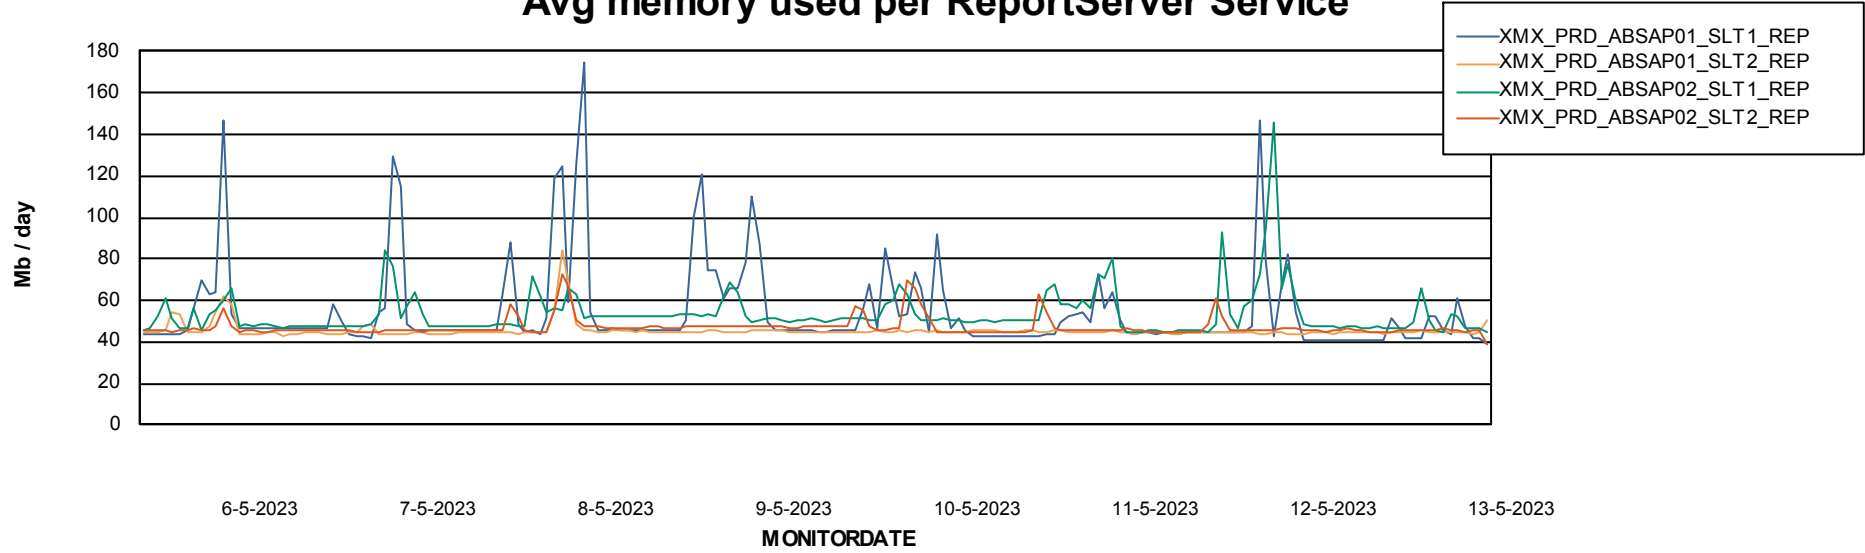

Weekly SLA Customer Report

Customer XMX Production (24/7)
Database ID 146

Standby Database Health XMX Production (24/7)

Recovery lag for last 7 days

Weekly SLA Customer Report

Customer XMX Production (24/7)
Database ID 146

ABSSolute Application Server Services

Avg memory used per ABS Server Service

Avg users per day per ABS server

Weekly SLA Customer Report

Customer XMX Production (24/7)
Database ID 146

ABSSolute Application ReportServer Services

Avg memory used per ReportServer Service

Weekly SLA Customer Report

Customer XMX Production (24/7)
Database ID 146

ABSolute Web Component Services

Avg memory used per ABS Web component

Weekly SLA Customer Report