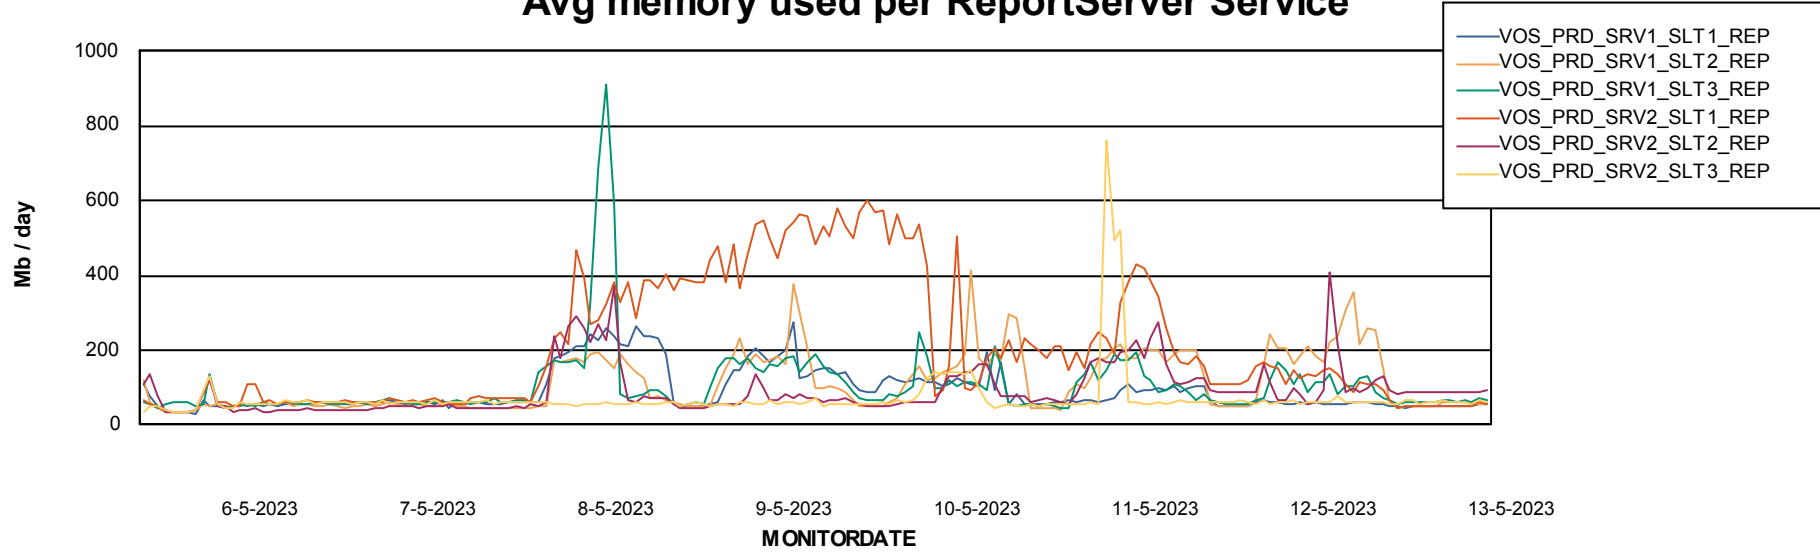

Avg memory used per ABS Server Service

Avg users per day per ABS server

Weekly SLA Customer Report

Customer VOS_Production
Database ID 143

ABSSolute Application ReportServer Services

Avg memory used per ReportServer Service