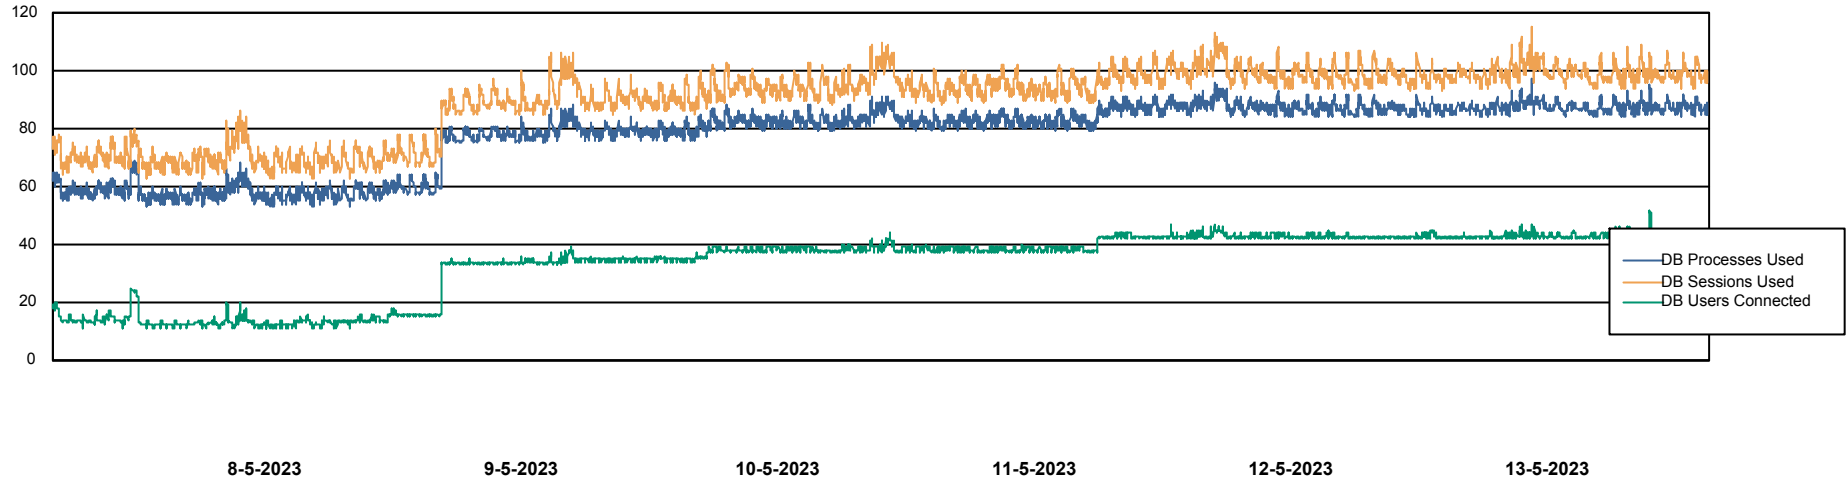

Database Performance VOSDB_BI