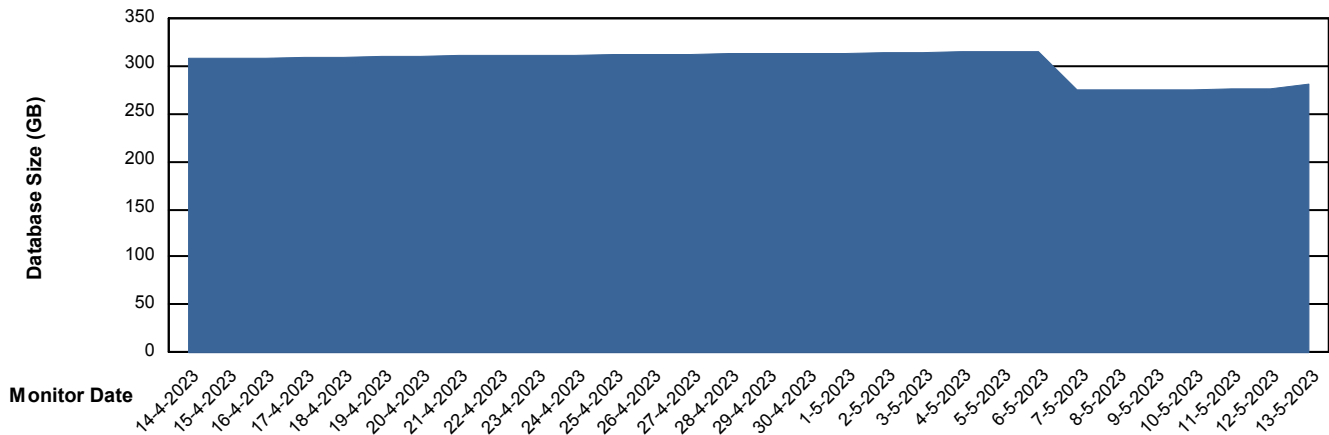

DATABASE SIZE VOSDB_Production

Database growth over last month