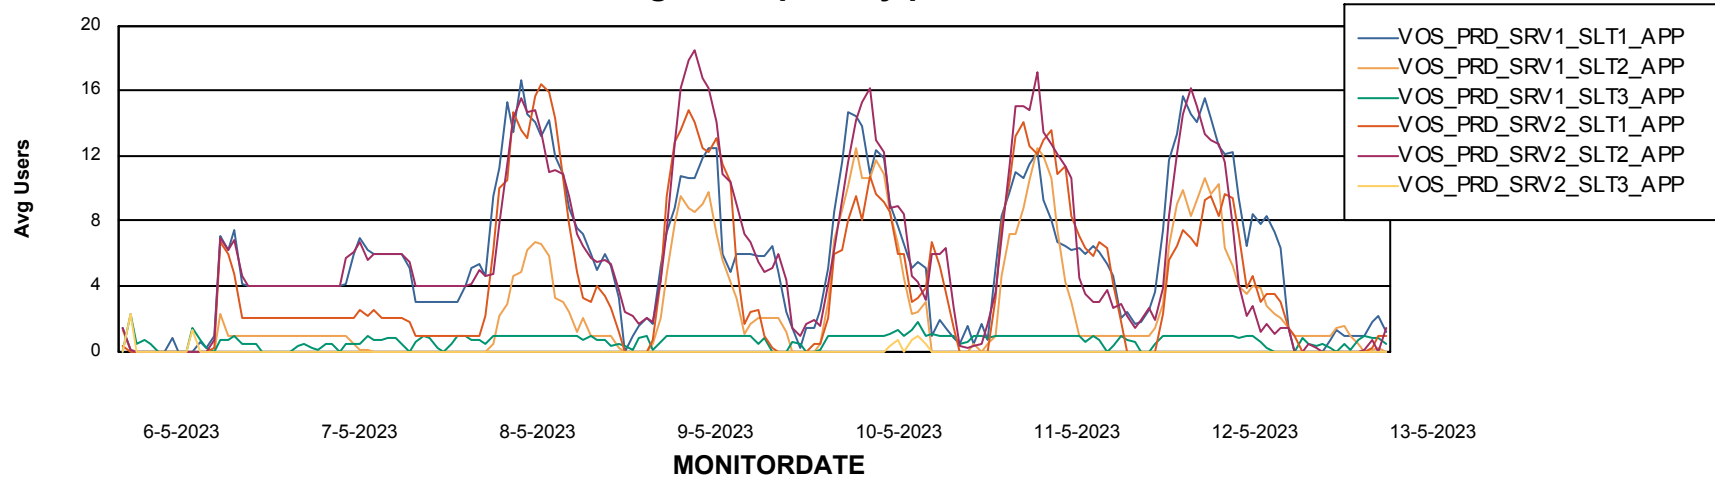

Avg users per day per ABS server