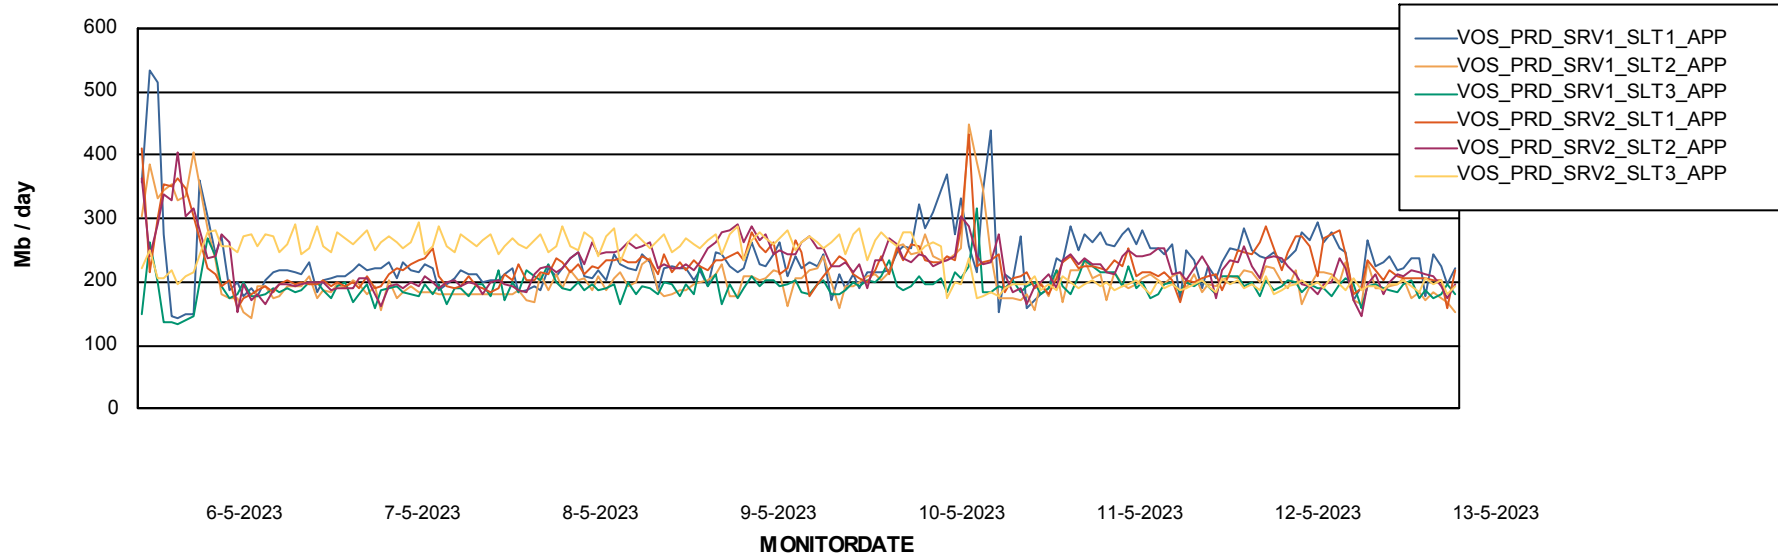

ABSSolute Application Server Services

Avg memory used per ABS Server Service