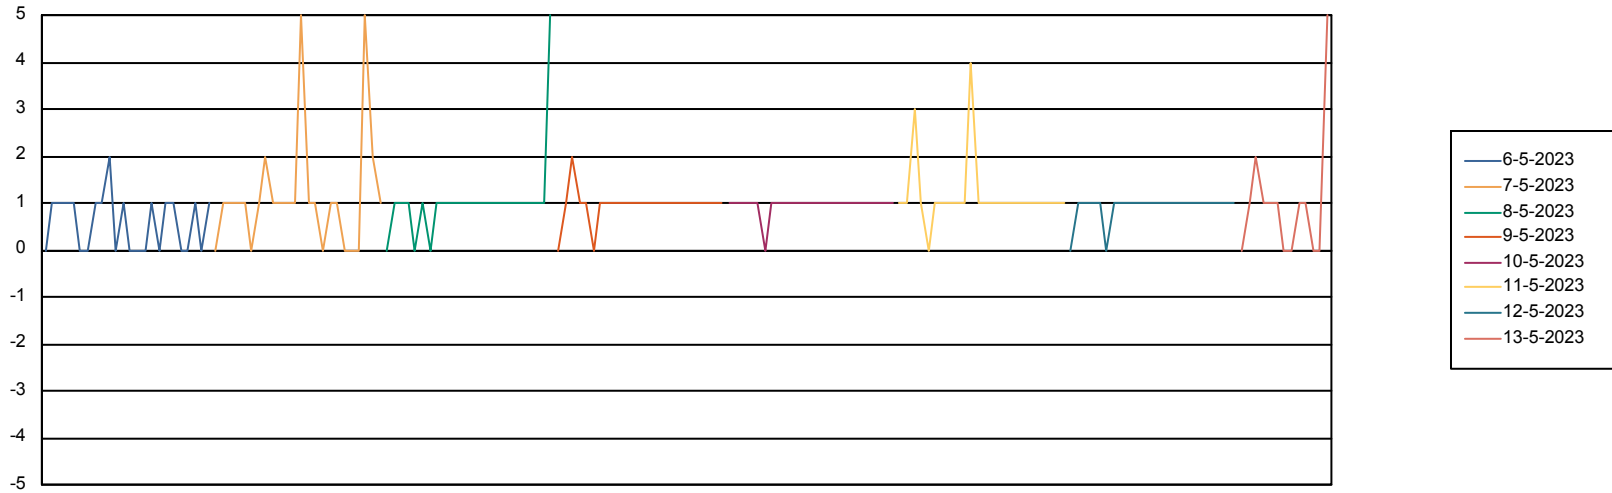

Recovery lag for last 7 days