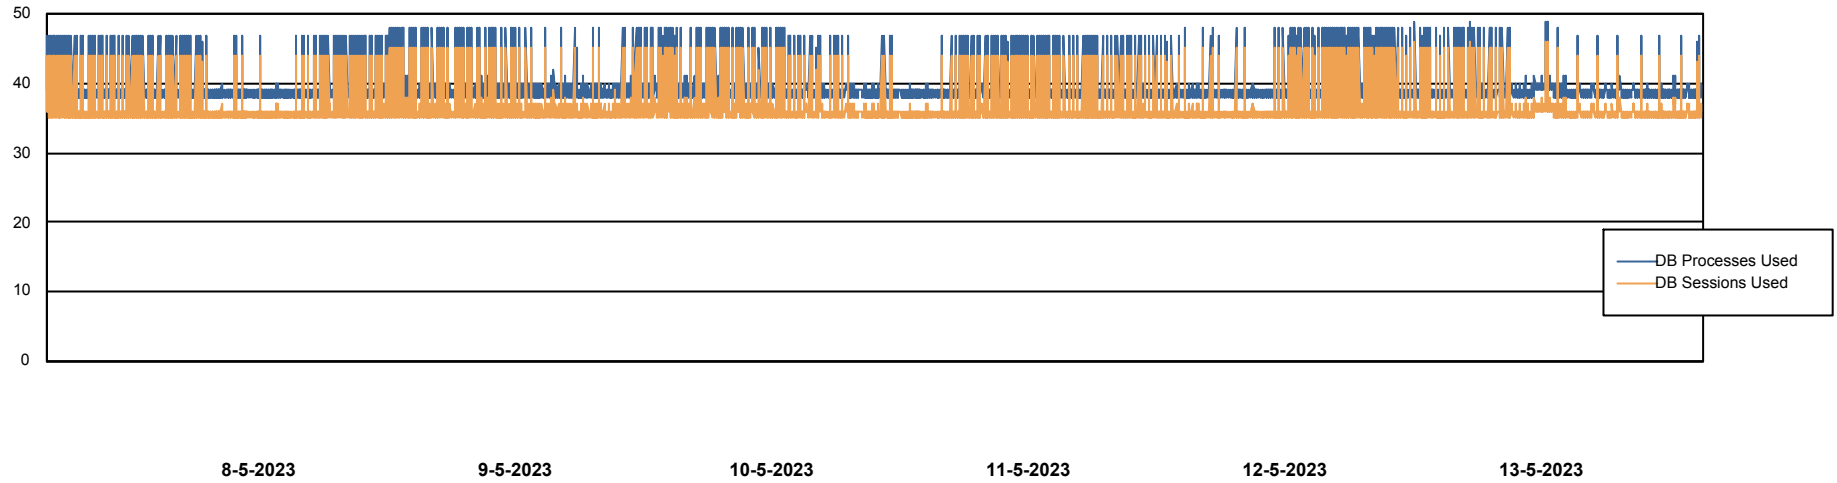

Database Performance VOSDB_Standby

DB Processes Max 1,000