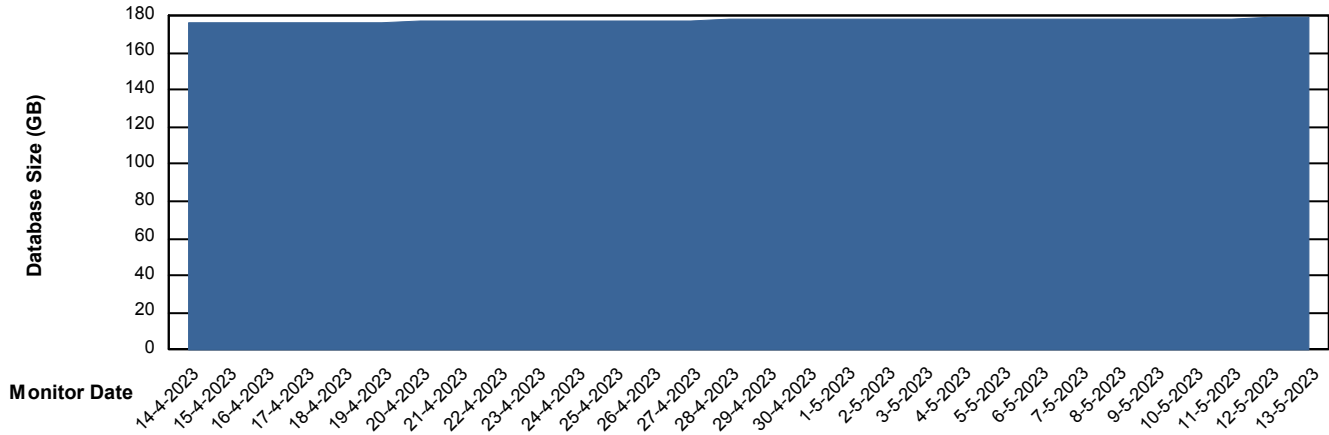

Customer VOS_Production
Database ID 143

Database Performance VOSDB_Standby

DB Processes Max 1,000

Weekly SLA Customer Report

Customer VOS_Production
Database ID 143

DATABASE SIZE VOSDB_BI

Database growth over last month