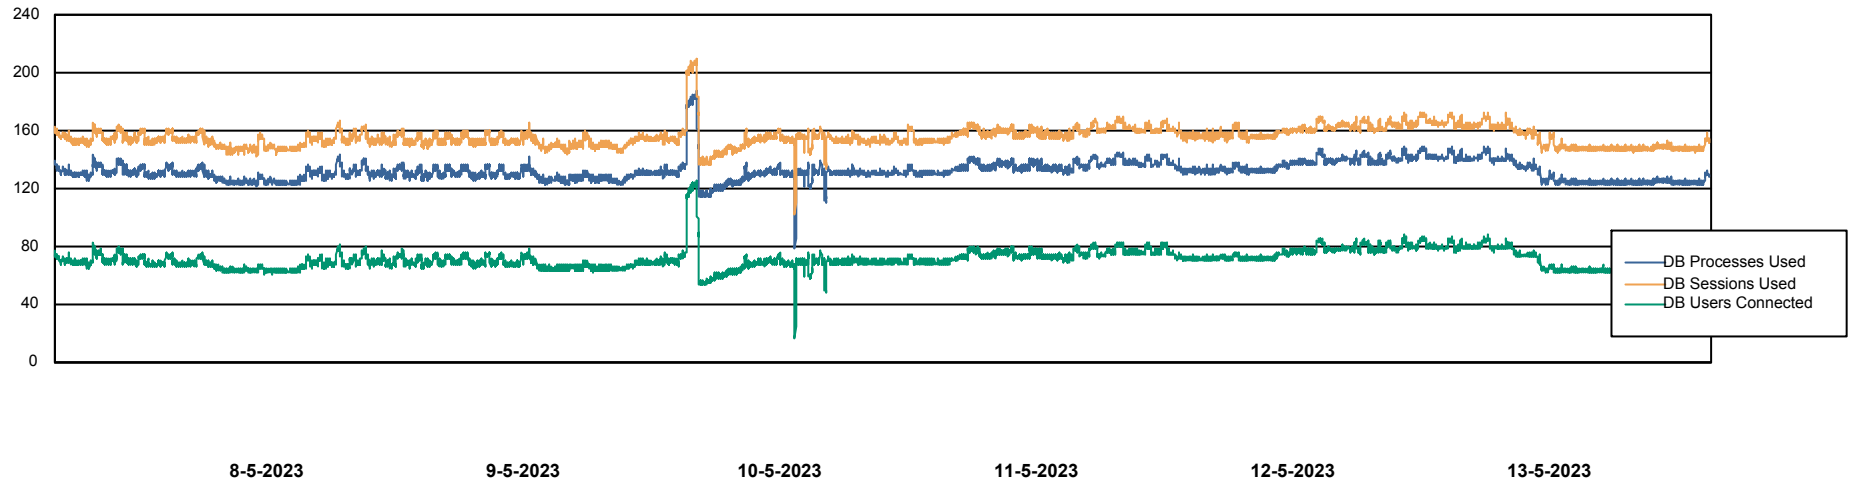

Weekly SLA Customer Report

Customer VOS_Production
Database ID 143

Database Performance VOSDB_BI

Weekly SLA Customer Report

Customer VOS_Production
Database ID 143

Database Performance VOSDB_Production

Weekly SLA Customer Report