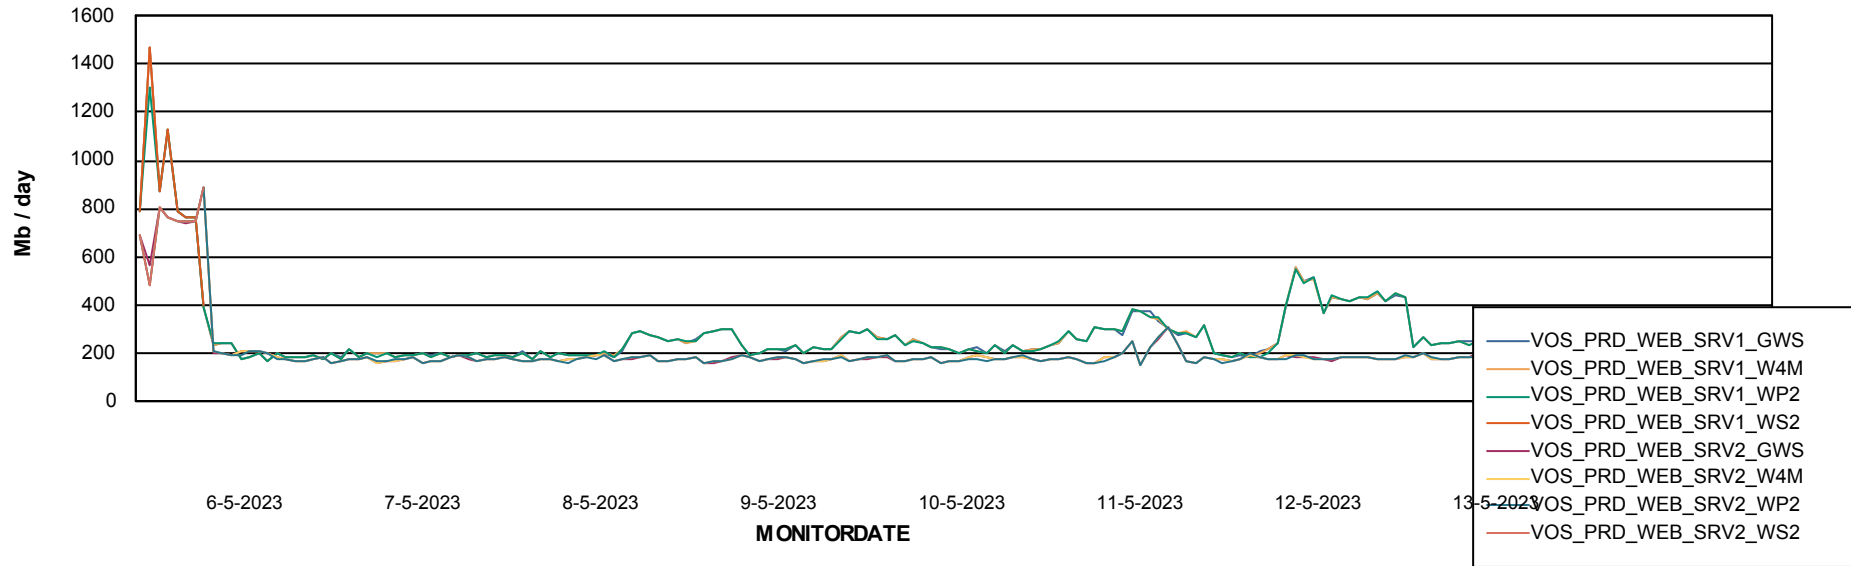

ABSSolute Web Component Services

Avg memory used per ABS Web component