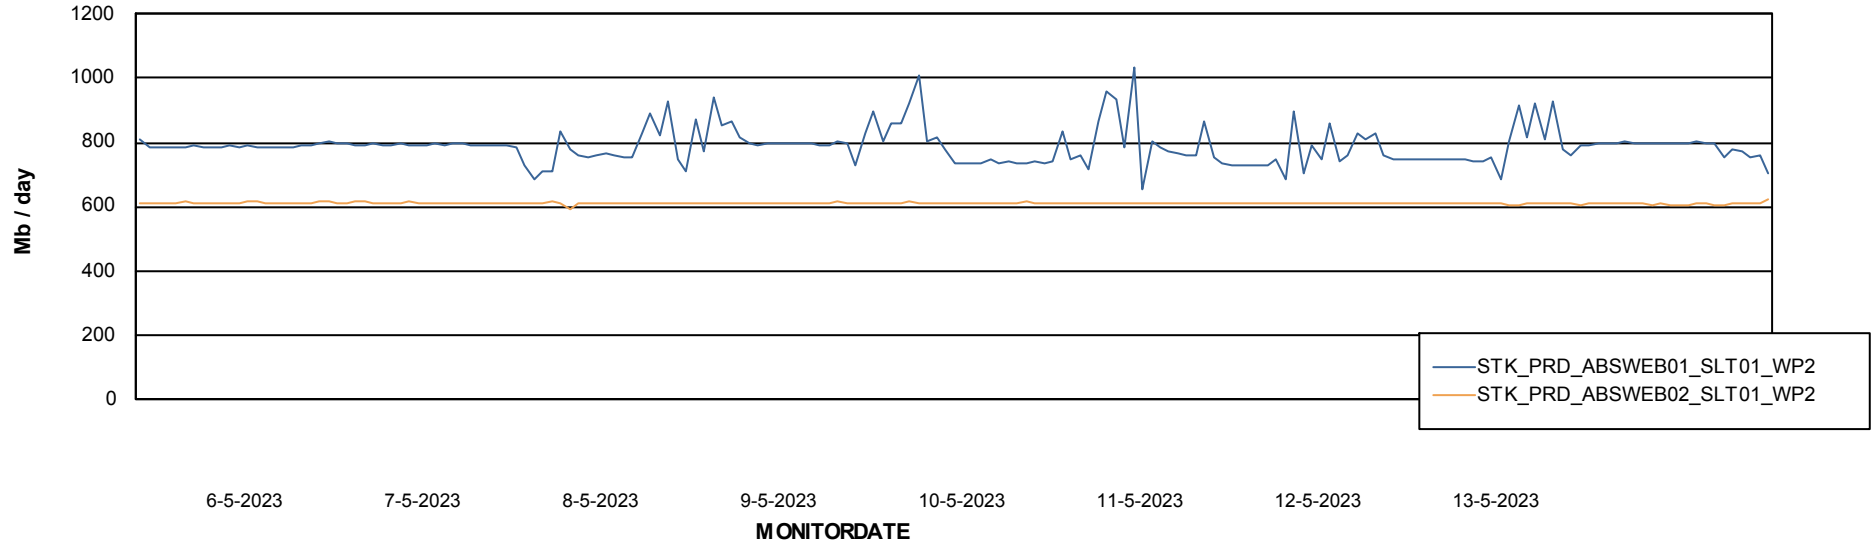

ABSSolute Web Component Services

Avg memory used per ABS Web component