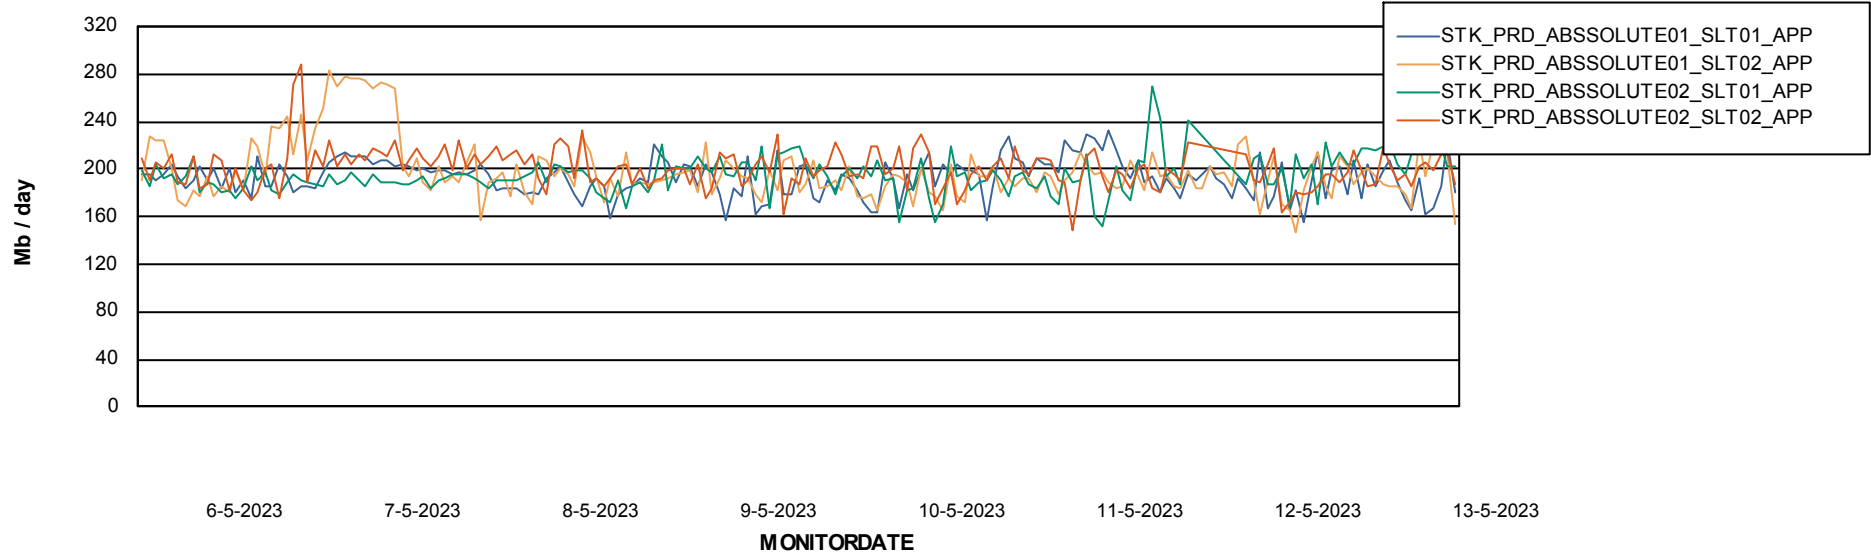

ABSSolute Application Server Services

Avg memory used per ABS Server Service