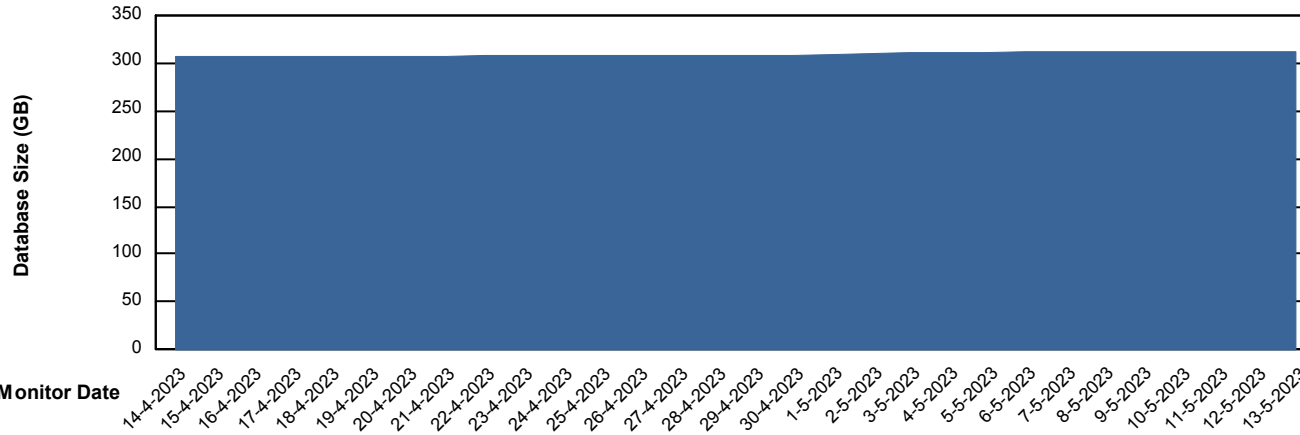

Weekly SLA Customer Report

Customer STK_Production
Database ID 82

Database Performance STKDB_Production

Weekly SLA Customer Report

Customer STK_Production
Database ID 82

Database Performance STKDB_Standby

DB Processes Max 1,000

Weekly SLA Customer Report

Customer STK_Production
 Database ID 82

DATABASE SIZE STKDB_Production

Database growth over last month

Database Tablespace STKDB_Production

Date	Tablespace Name	Filesize (Gb)	Usedsize (Gb)	Percentage free
13-5-2023	ABSDATA	200	122	39
	INDX	215	180	16
12-5-2023	ABSDATA	200	122	39
	INDX	215	180	16
11-5-2023	ABSDATA	200	122	39
	INDX	215	180	16
10-5-2023	ABSDATA	200	122	39
	INDX	215	180	16
9-5-2023	ABSDATA	200	122	39
	INDX	215	180	16
8-5-2023	ABSDATA	200	122	39
	INDX	215	180	16
7-5-2023	ABSDATA	200	122	39
	INDX	215	180	16