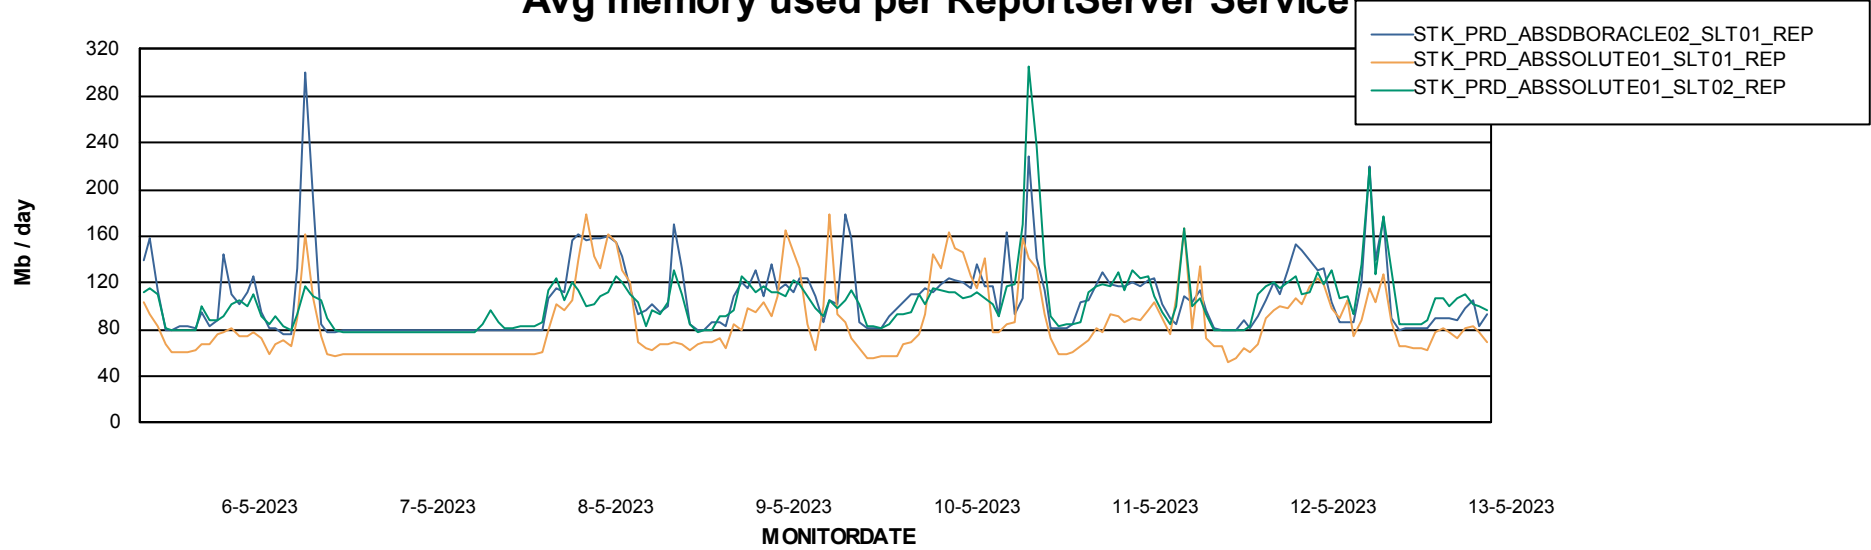

Avg memory used per ABS Server Service

Avg users per day per ABS server

Weekly SLA Customer Report

Customer STK_Production
Database ID 82

ABSSolute Application ReportServer Services

Avg memory used per ReportServer Service