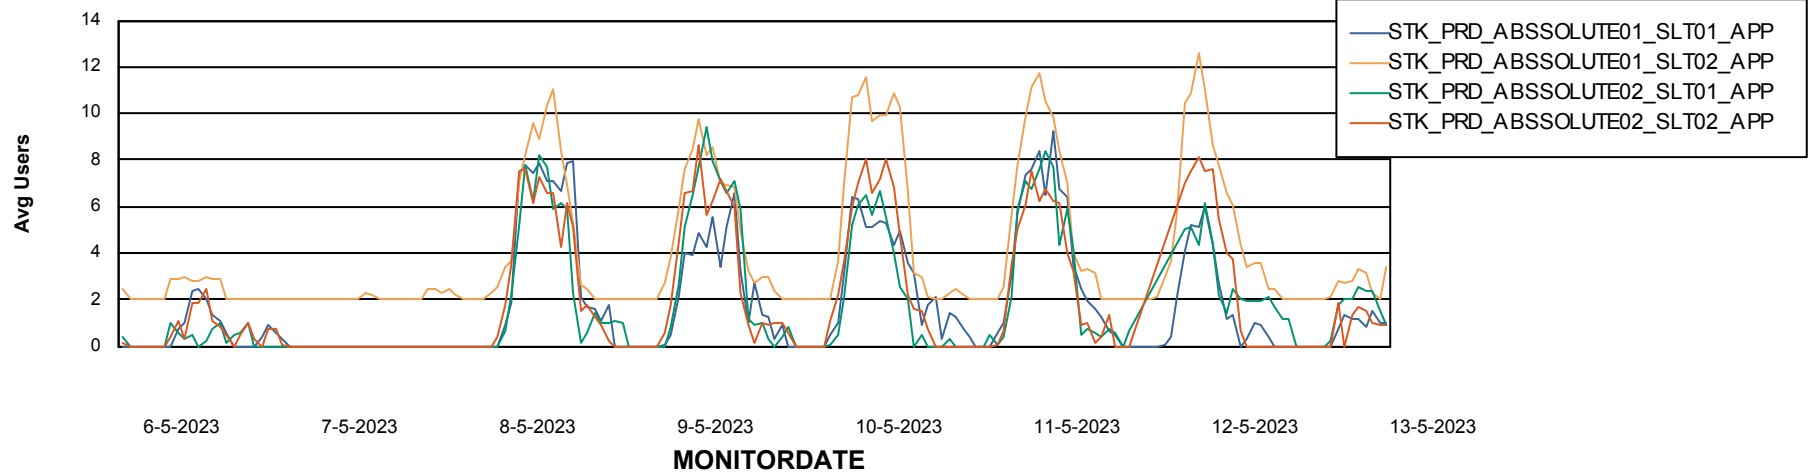

Avg users per day per ABS server