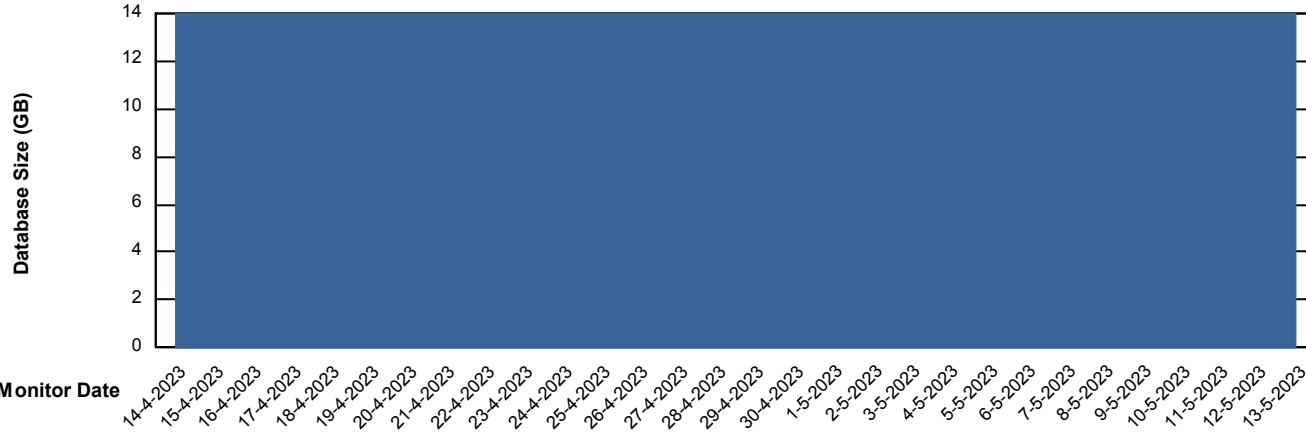

Database growth over last month

Database Tablespace SPIDB_Production

Date	Tablespace Name	Filesize (Gb)	Usedsize (Gb)	Percentage free
13-5-2023	ABSDATA	5	3	47
	INDX	8	4	44
12-5-2023	ABSDATA	5	3	47
	INDX	8	4	44
11-5-2023	ABSDATA	5	3	47
	INDX	8	4	44
10-5-2023	ABSDATA	5	3	47
	INDX	8	4	44
9-5-2023	ABSDATA	5	3	47
	INDX	8	4	44
8-5-2023	ABSDATA	5	3	47
	INDX	8	4	44
7-5-2023	ABSDATA	5	3	47
	INDX	8	4	44