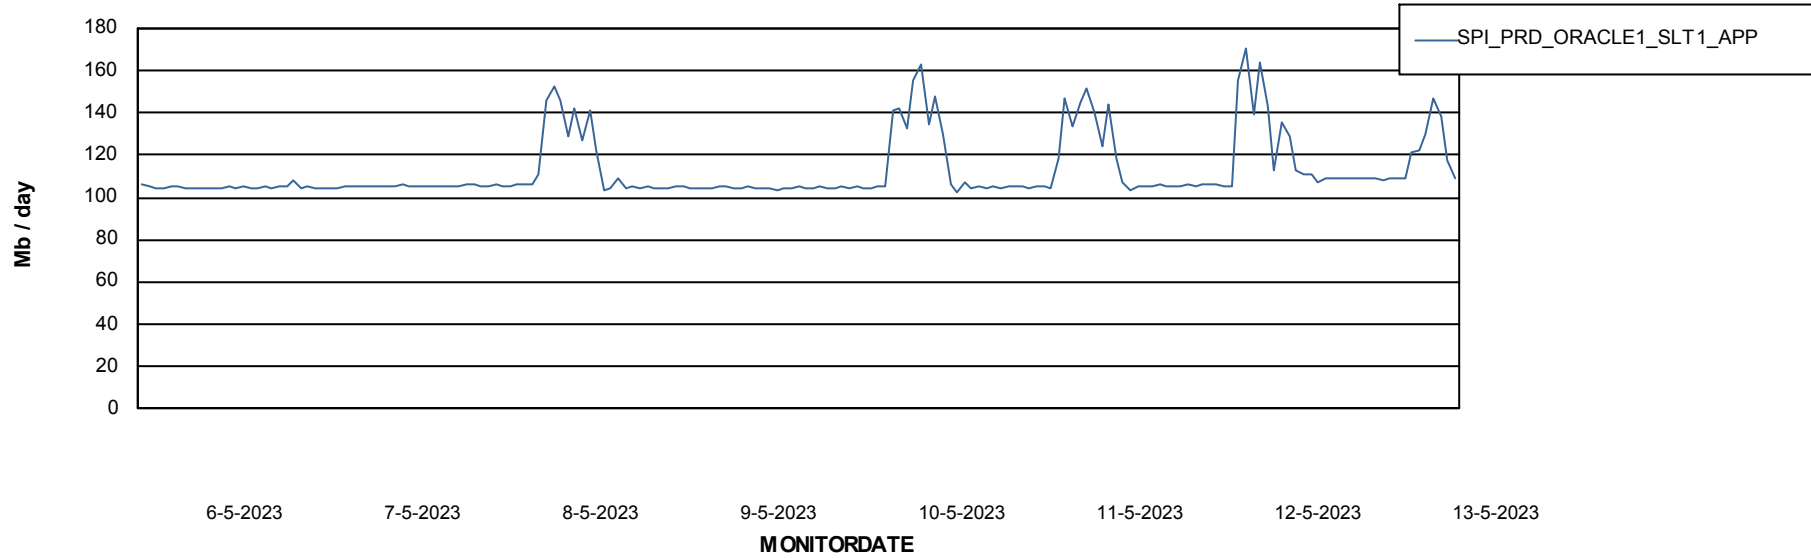

ABSSolute Application Server Services

Avg memory used per ABS Server Service