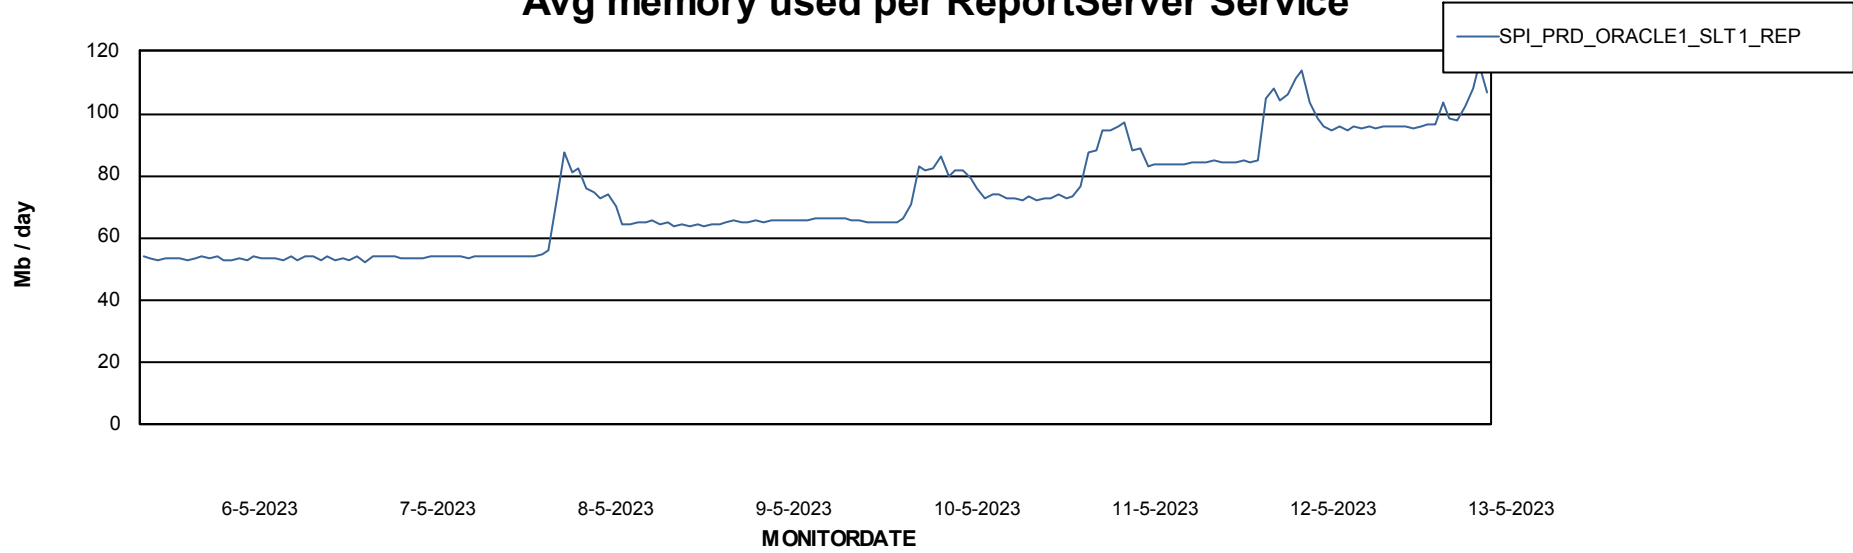

ABSSolute Application ReportServer Services

Avg memory used per ReportServer Service