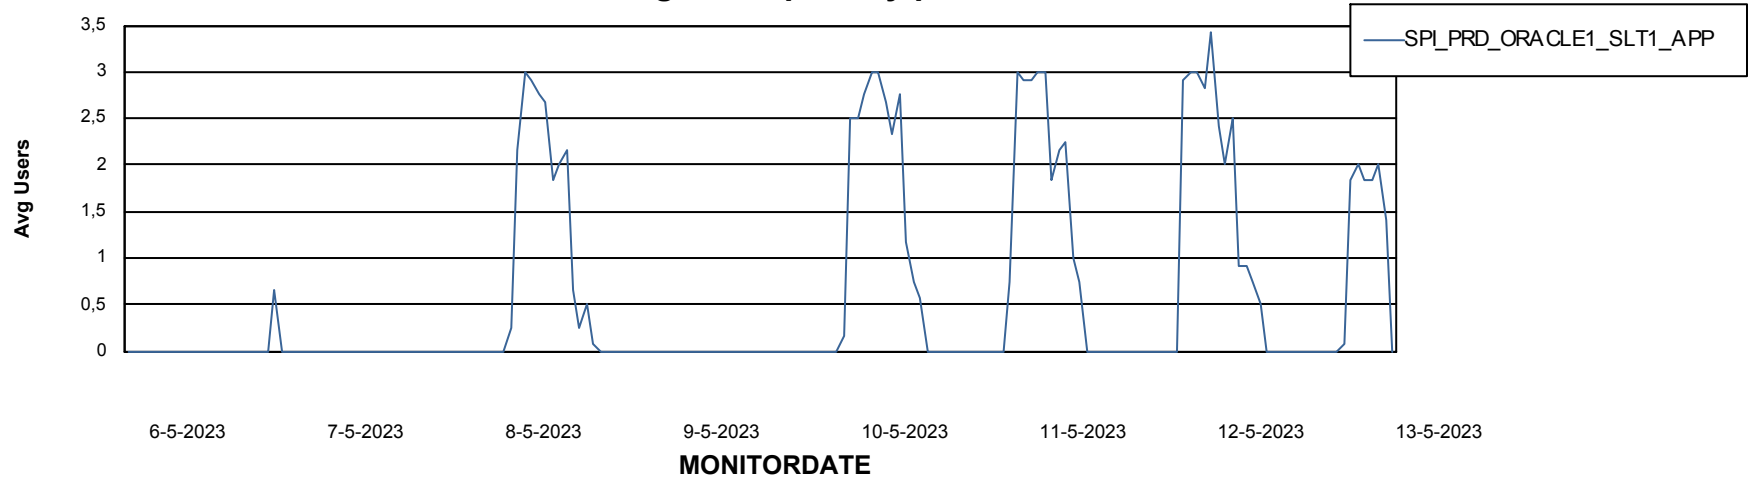

Avg users per day per ABS server