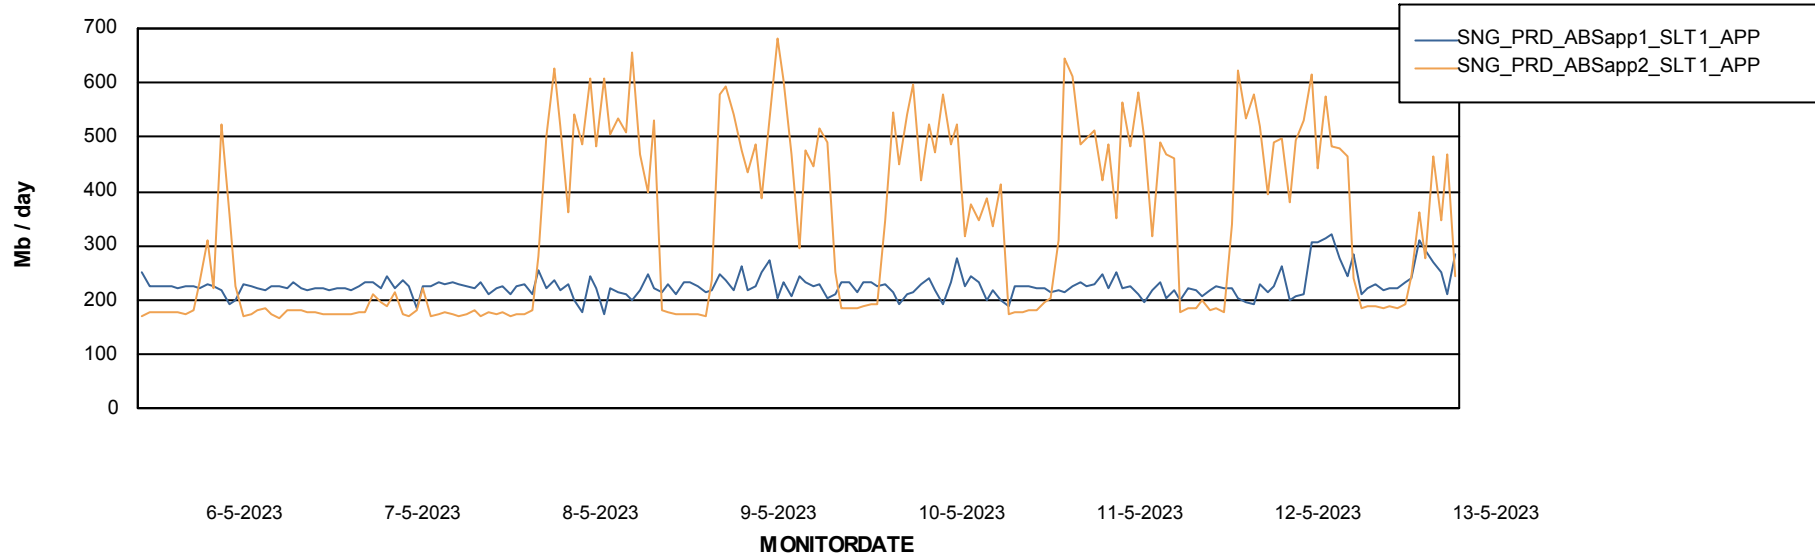

Database Performance SNG_PRD_ORACLE1

Weekly SLA Customer Report

Customer SNG_Production
 Database ID 70

DATABASE SIZE SNG_PRD_ORACLE1

Database growth over last month

Database Tablespace SNG_PRD_ORACLE1

Date	Tablespace Name	Filesize (Gb)	Usedsize (Gb)	Percentage free
13-5-2023	ABSDATA	54	39	28
	INDX	128	104	19
12-5-2023	ABSDATA	54	39	28
	INDX	128	104	19
11-5-2023	ABSDATA	54	39	28
	INDX	124	104	16
10-5-2023	ABSDATA	54	38	29
	INDX	124	104	16
9-5-2023	ABSDATA	54	38	29
	INDX	124	104	16
8-5-2023	ABSDATA	54	38	29
	INDX	124	104	16
7-5-2023	ABSDATA	54	38	29
	INDX	124	104	16

Weekly SLA Customer Report

Customer SNG_Production
Database ID 70

ABSSolute Application Server Services

Avg memory used per ABS Server Service

Avg users per day per ABS server

Weekly SLA Customer Report

Customer SNG_Production
Database ID 70