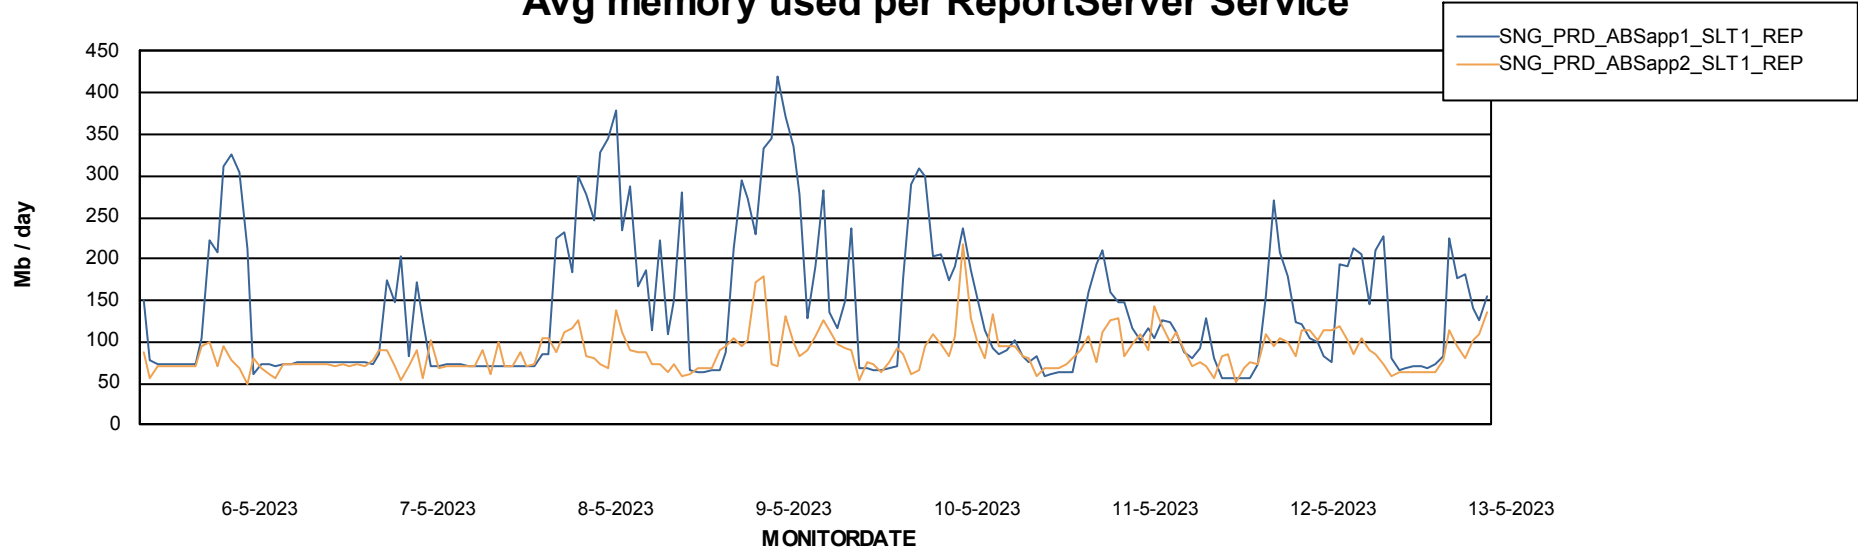

ABSSolute Application ReportServer Services

Avg memory used per ReportServer Service