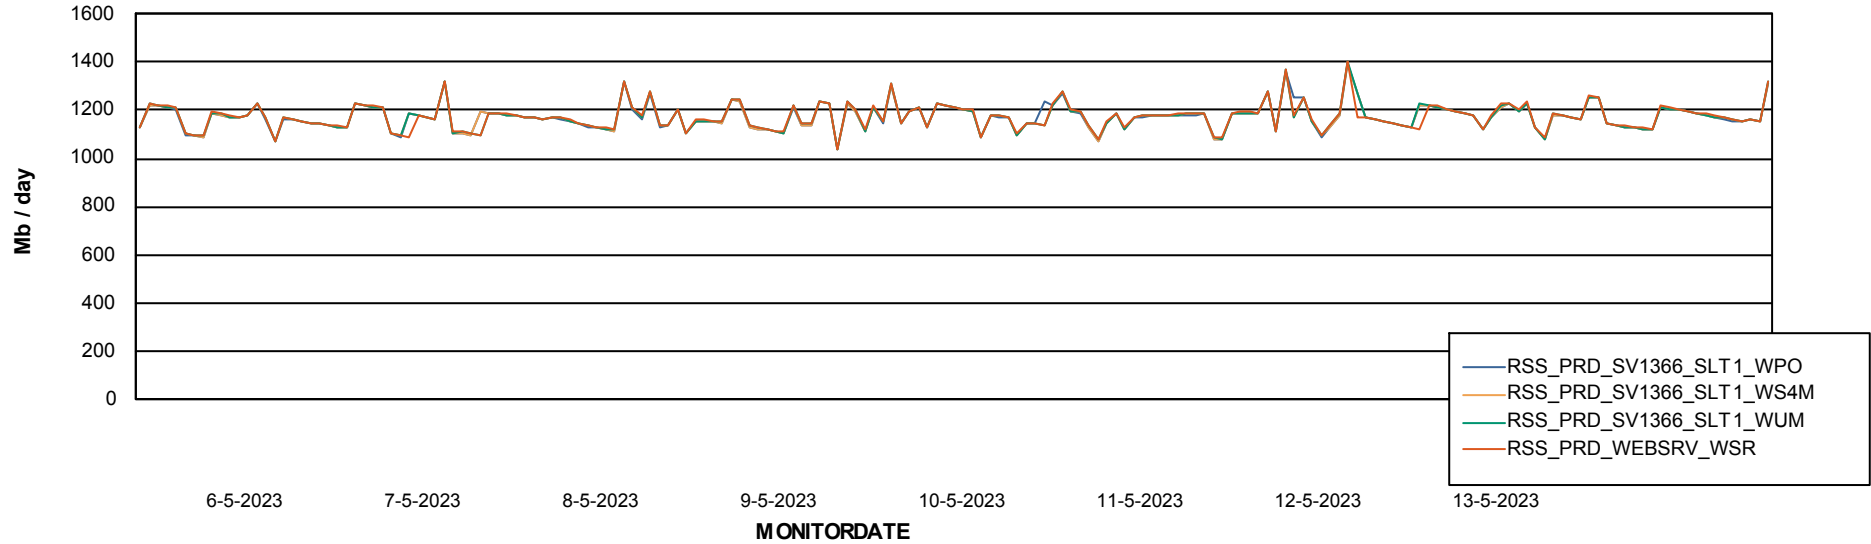

Avg memory used per ABS Server Service

Avg users per day per ABS server

Weekly SLA Customer Report

Customer RSS Production
Database ID 52

ABSSolute Application ReportServer Services

Avg memory used per ReportServer Service

Weekly SLA Customer Report

Customer RSS Production
Database ID 52

ABSSolute Web Component Services

Avg memory used per ABS Web component

Weekly SLA Customer Report

Customer RSS Production
Database ID 52

Disaster per ABS component