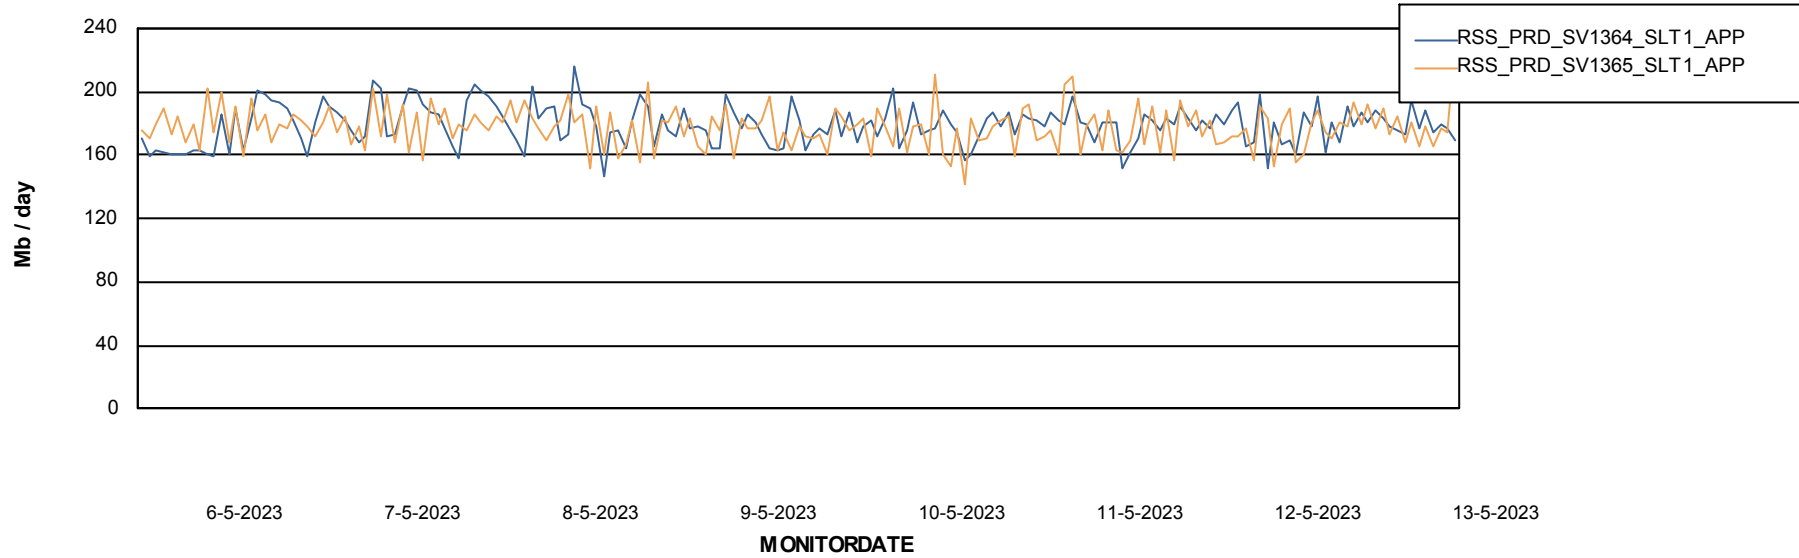

ABSSolute Application Server Services

Avg memory used per ABS Server Service