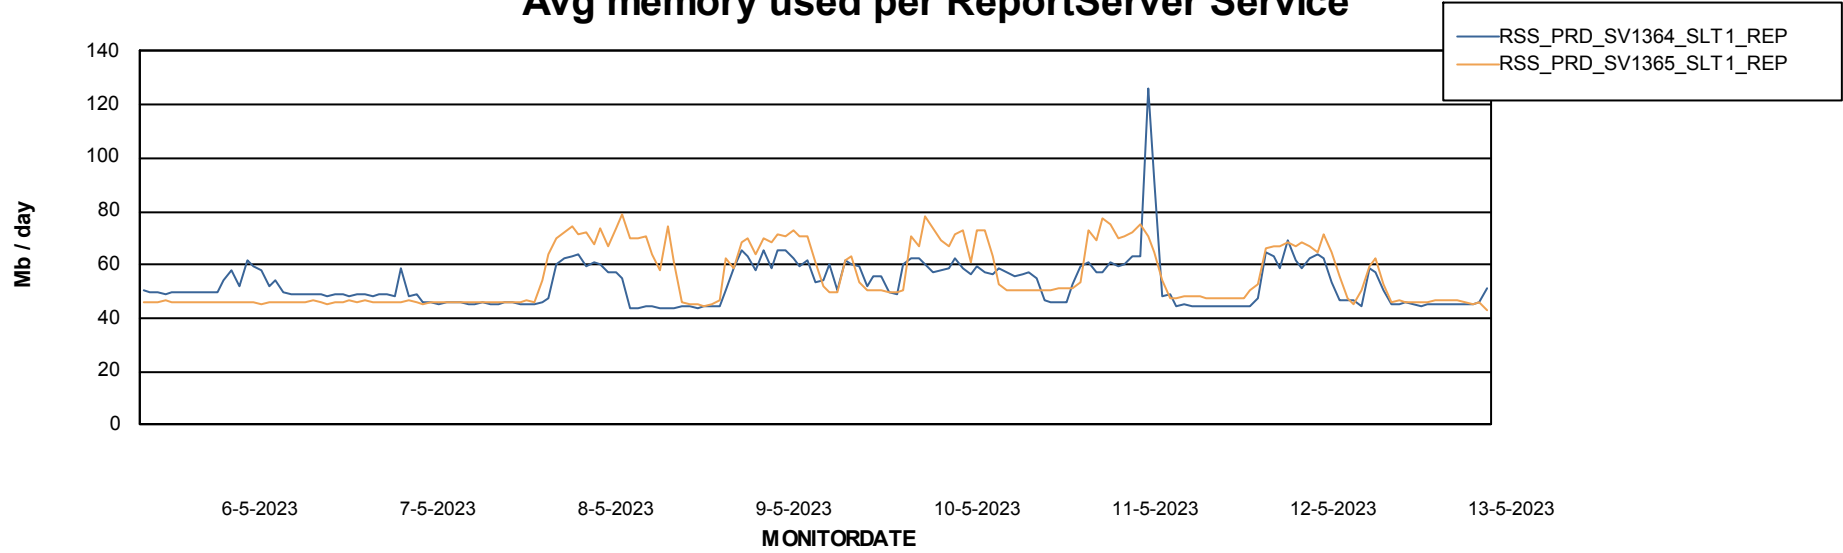

Avg memory used per ABS Server Service

Avg users per day per ABS server

Weekly SLA Customer Report

Customer RSS Production
Database ID 52

ABSSolute Application ReportServer Services

Avg memory used per ReportServer Service