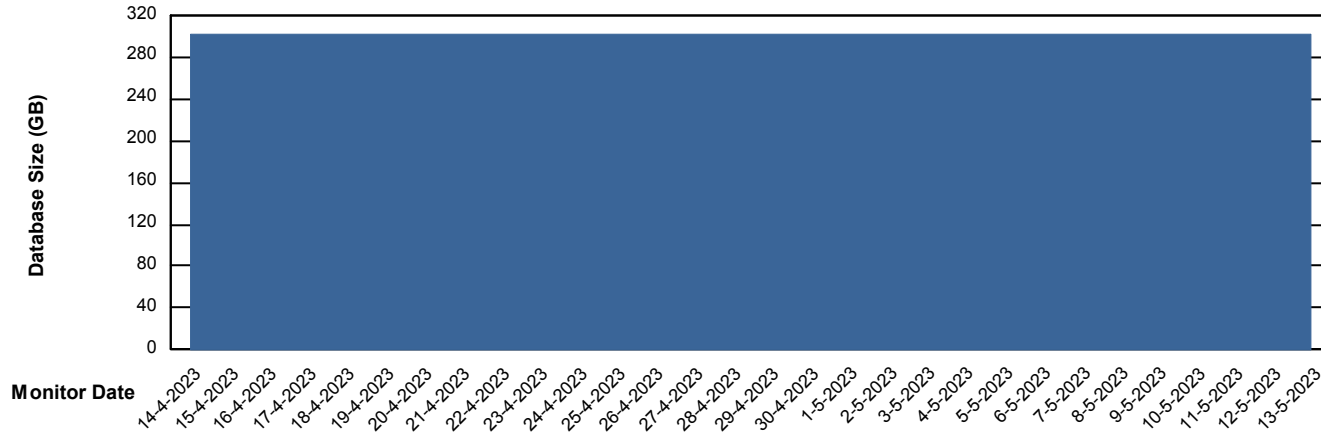

Weekly SLA Customer Report

Customer PHS_Production
Database ID 47

Database Performance PHSDB_Test

Weekly SLA Customer Report

Customer PHS_Production
Database ID 47

DATABASE SIZE PHSDB_Production

Database growth over last month