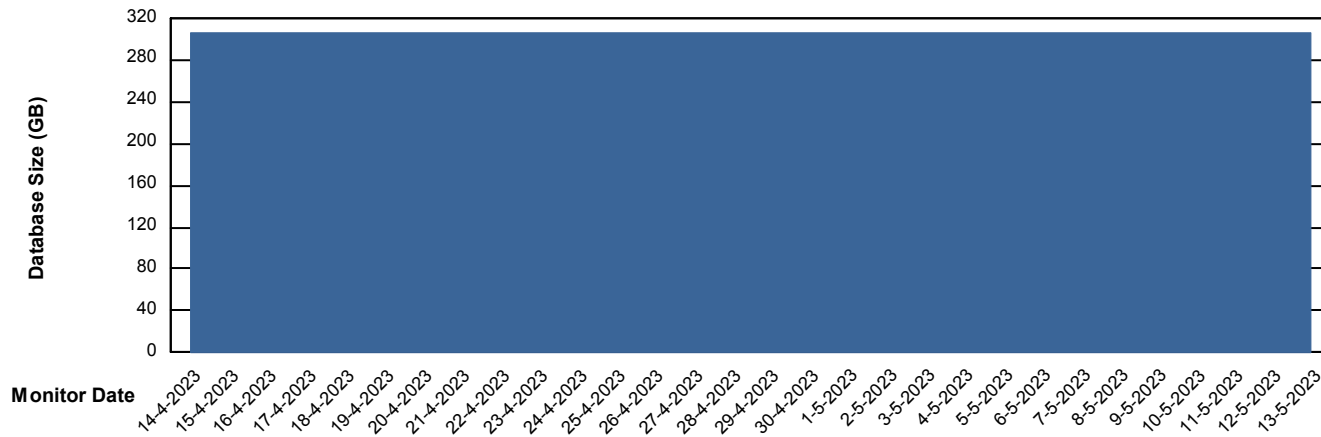

DATABASE SIZE PHSDB_Test

Database growth over last month