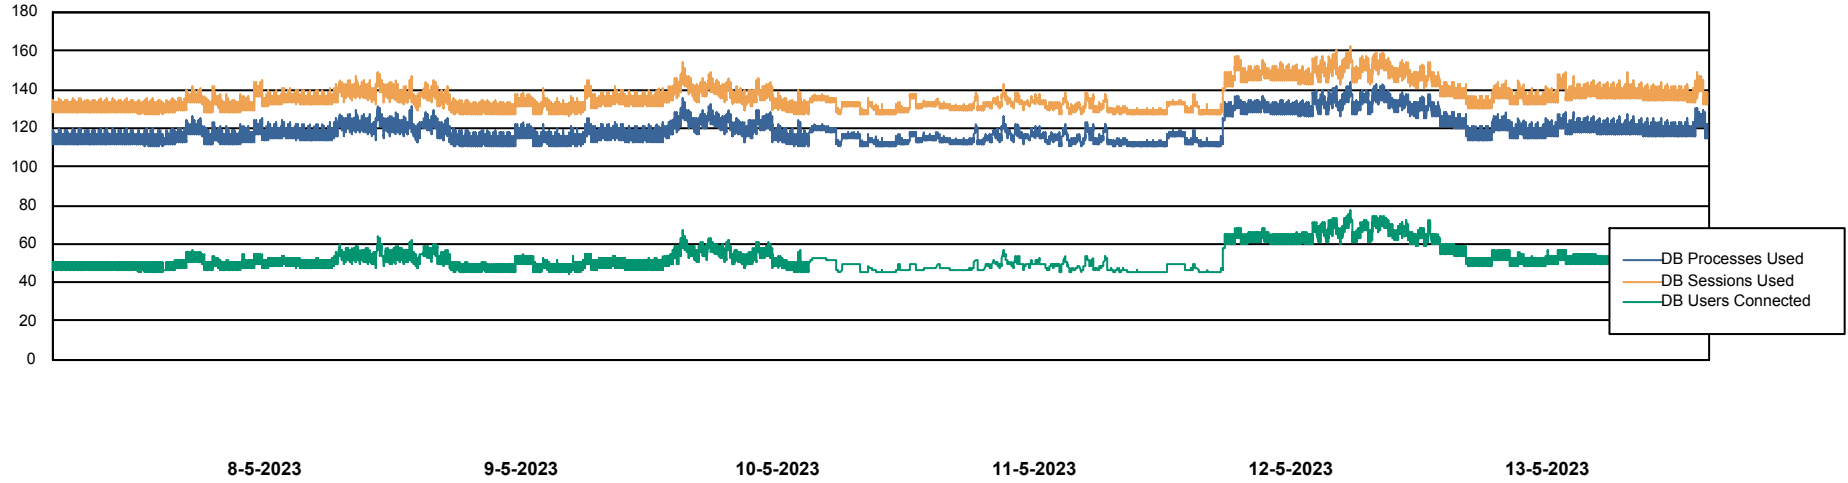

Weekly SLA Customer Report

Customer PHS_Production
Database ID 47

Database Performance PHSDB_Production

Weekly SLA Customer Report

Customer PHS_Production
Database ID 47

Database Performance PHSDB_Standby

DB Processes Max 1,000