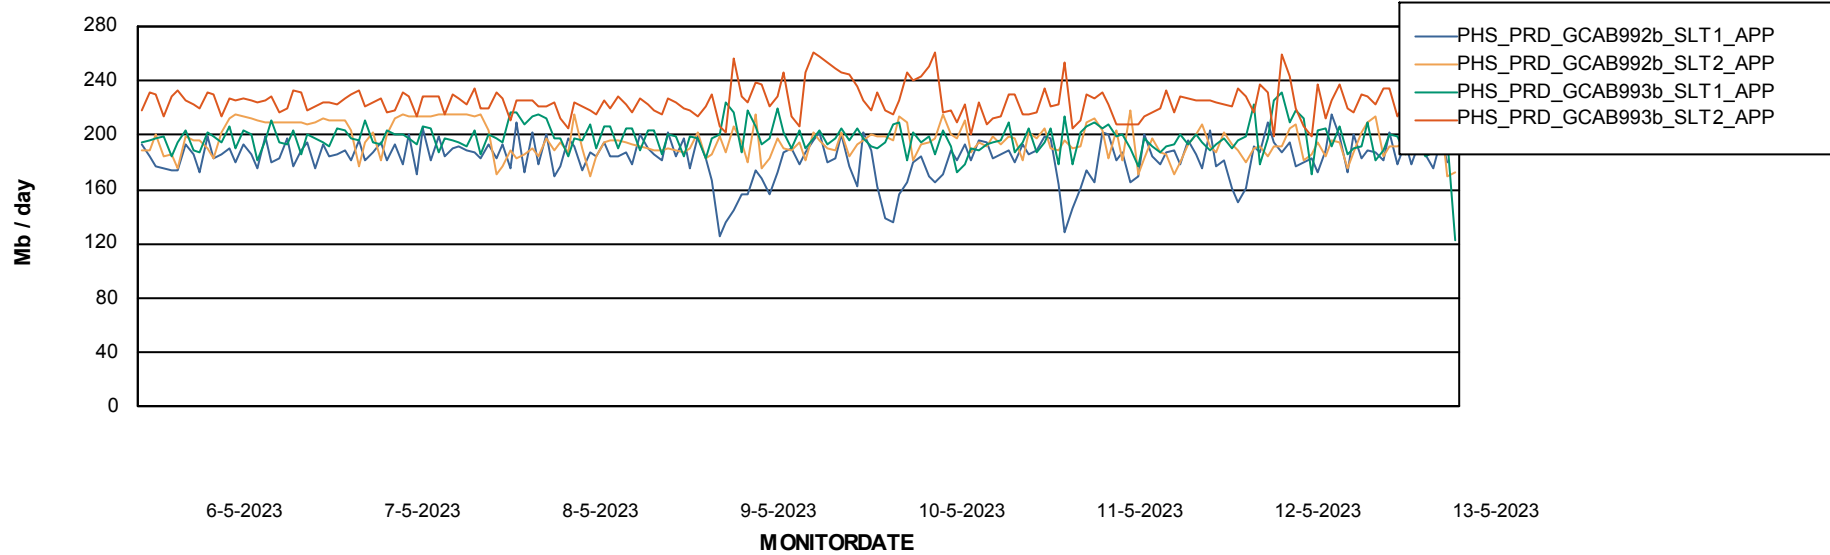

Standby Database Health PHS_Production

Recovery lag for last 7 days

Weekly SLA Customer Report

Customer PHS_Production
Database ID 47

ABSSolute Application Server Services

Avg memory used per ABS Server Service