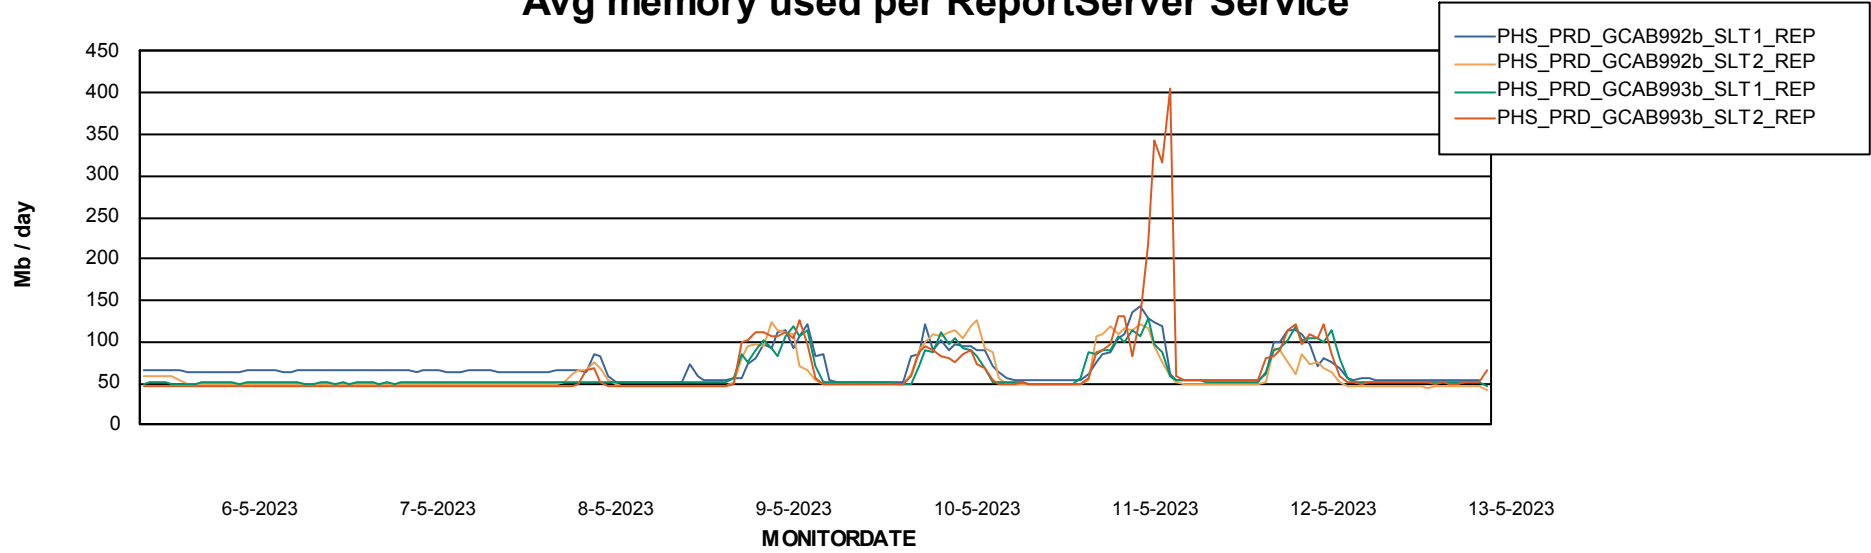

Avg users per day per ABS server

Weekly SLA Customer Report

Customer PHS_Production
Database ID 47

ABSSolute Application ReportServer Services

Avg memory used per ReportServer Service

Weekly SLA Customer Report