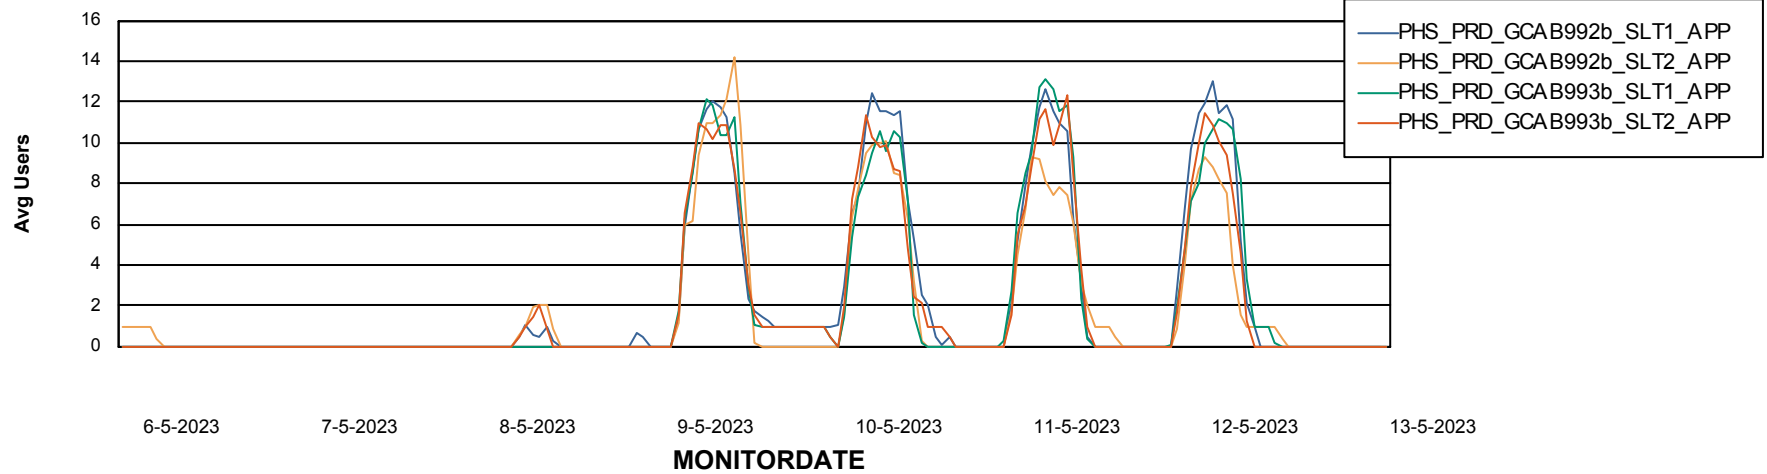

Avg users per day per ABS server