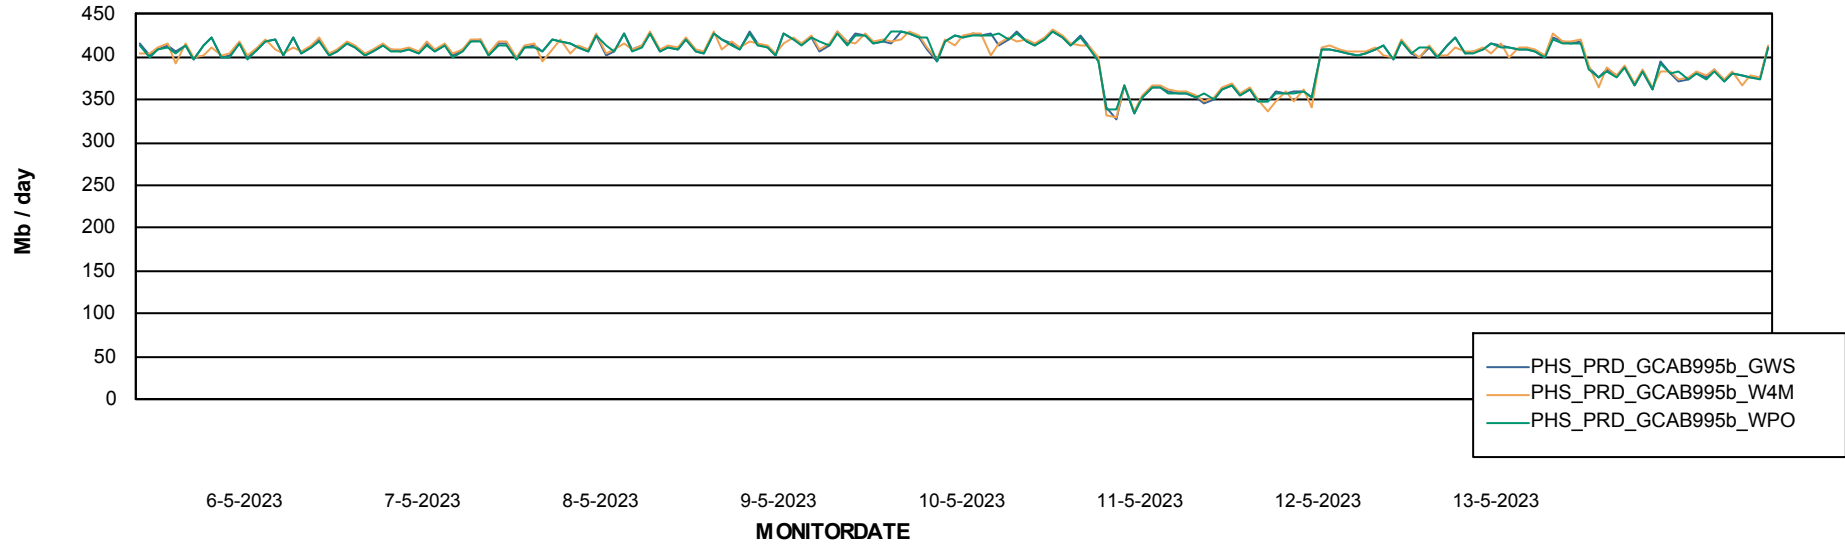

ABSSolute Web Component Services

Avg memory used per ABS Web component