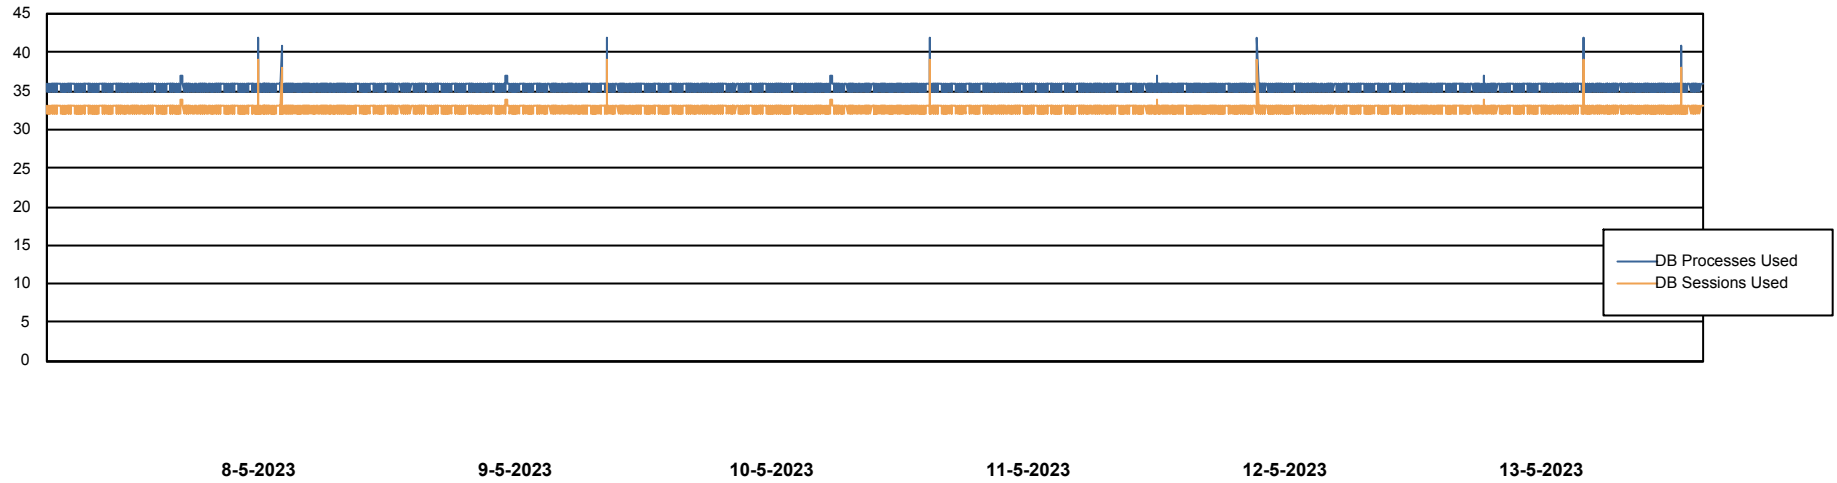

Weekly SLA Customer Report

Customer PHS_Production
Database ID 47

Database Performance PHSDB_Production

Weekly SLA Customer Report

Customer PHS_Production
Database ID 47

Database Performance PHSDB_Standby

DB Processes Max 1,000