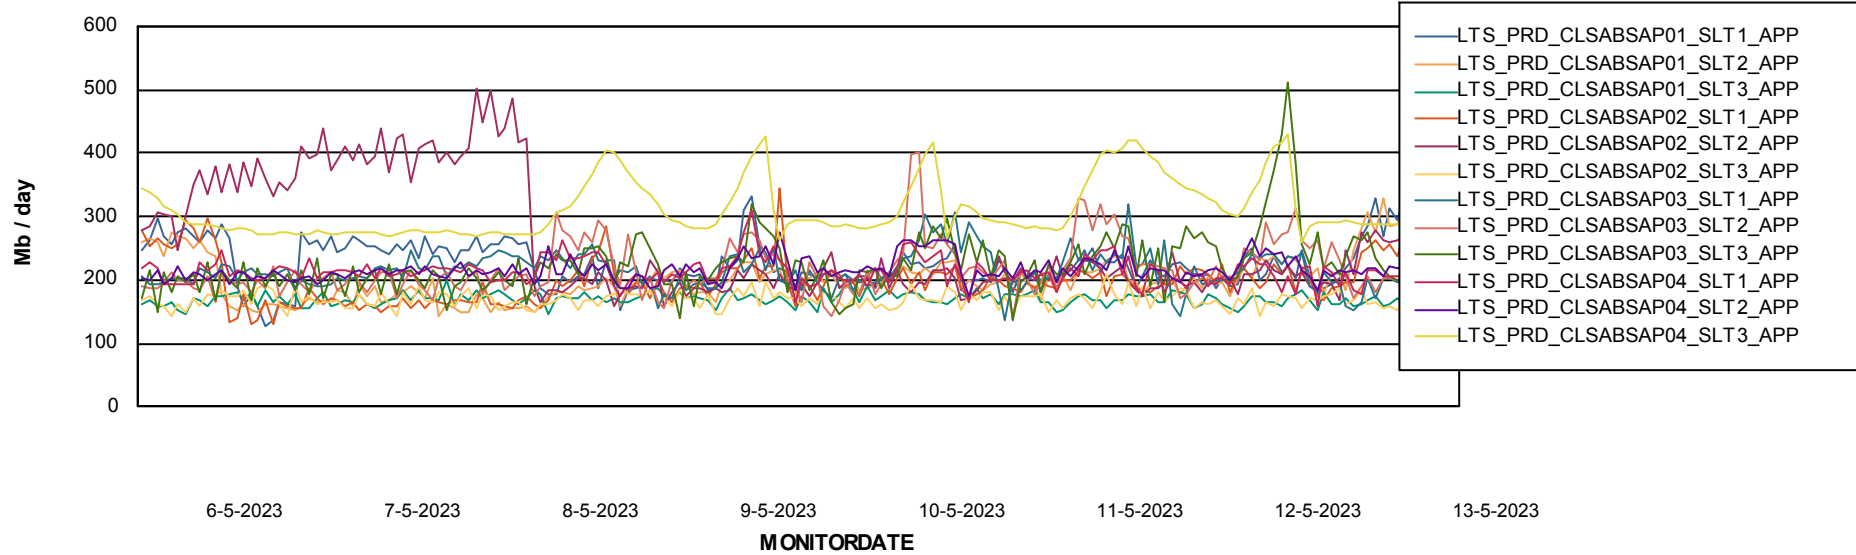

ABSSolute Application Server Services

Avg memory used per ABS Server Service