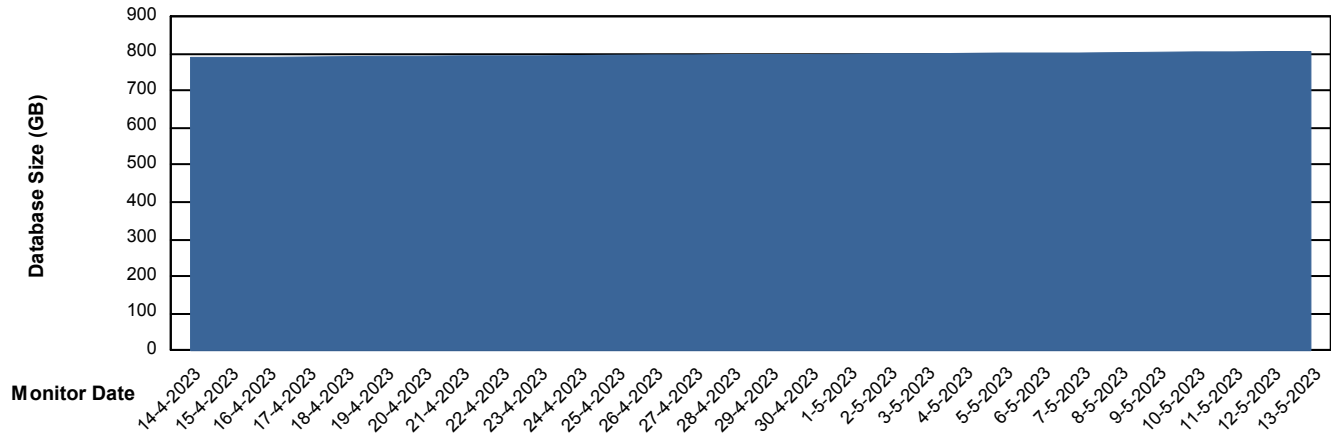

Customer LTS(CleanLease)_Production
Database ID 126

DATABASE SIZE LTS_PROD_CLSABSBI01_BI

Database growth over last month

DATABASE SIZE LTS_PROD_CLSABSDB01_PRDB

Database growth over last month

Weekly SLA Customer Report