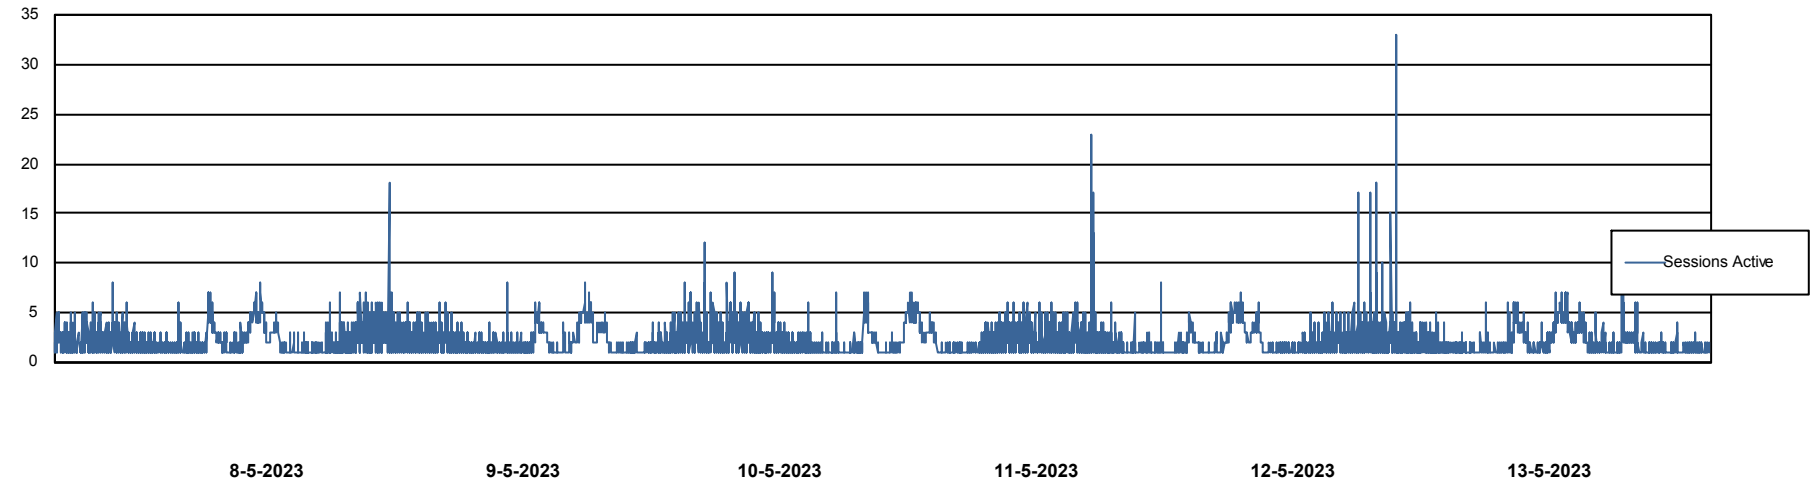

Weekly SLA Customer Report

Customer LTS(CleanLease)_Production
Database ID 126

Database Performance LTS_PROD_CLSABSBI01_BI

Weekly SLA Customer Report

Customer LTS(CleanLease)_Production
Database ID 126

Database Performance LTS_PROD_CLSABSD01_PRDB