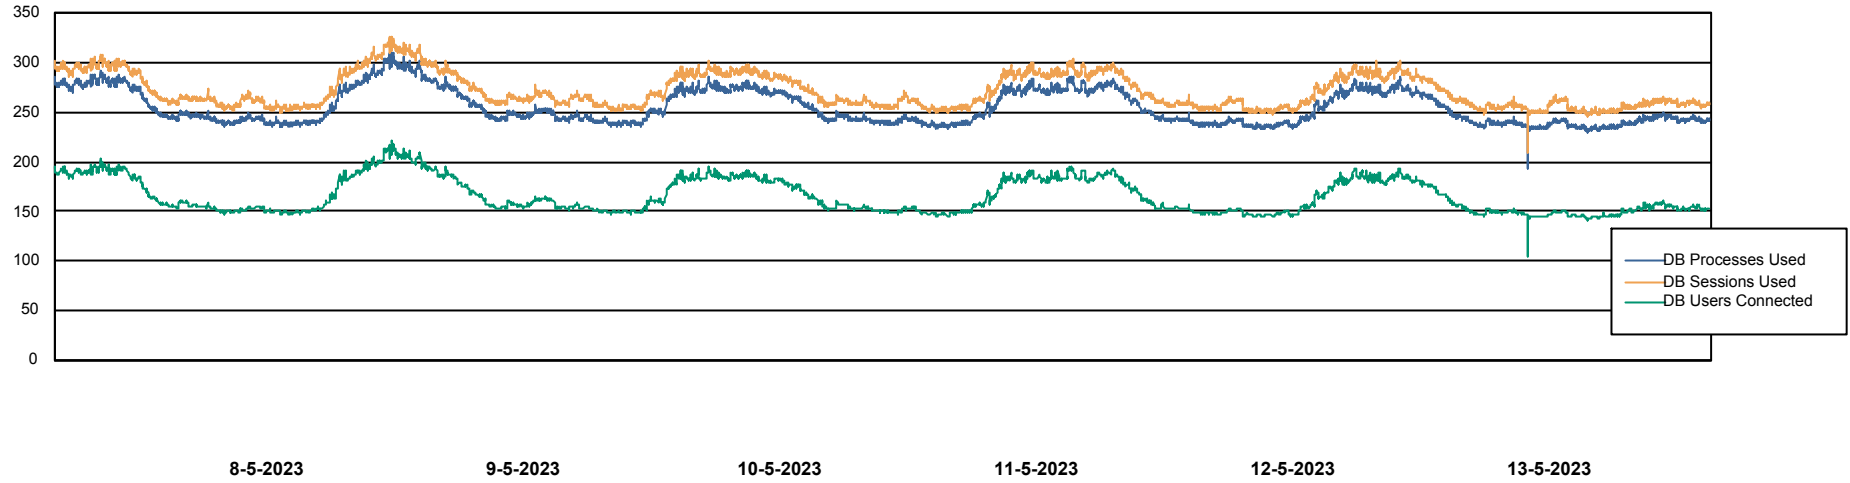

Weekly SLA Customer Report

Customer LTS(CleanLease)_Production
Database ID 126

Database Performance LTS_PROD_CLSABSBI01_BI

Weekly SLA Customer Report

Customer LTS(CleanLease)_Production
Database ID 126

Database Performance LTS_PROD_CLSABSD01_PRDB