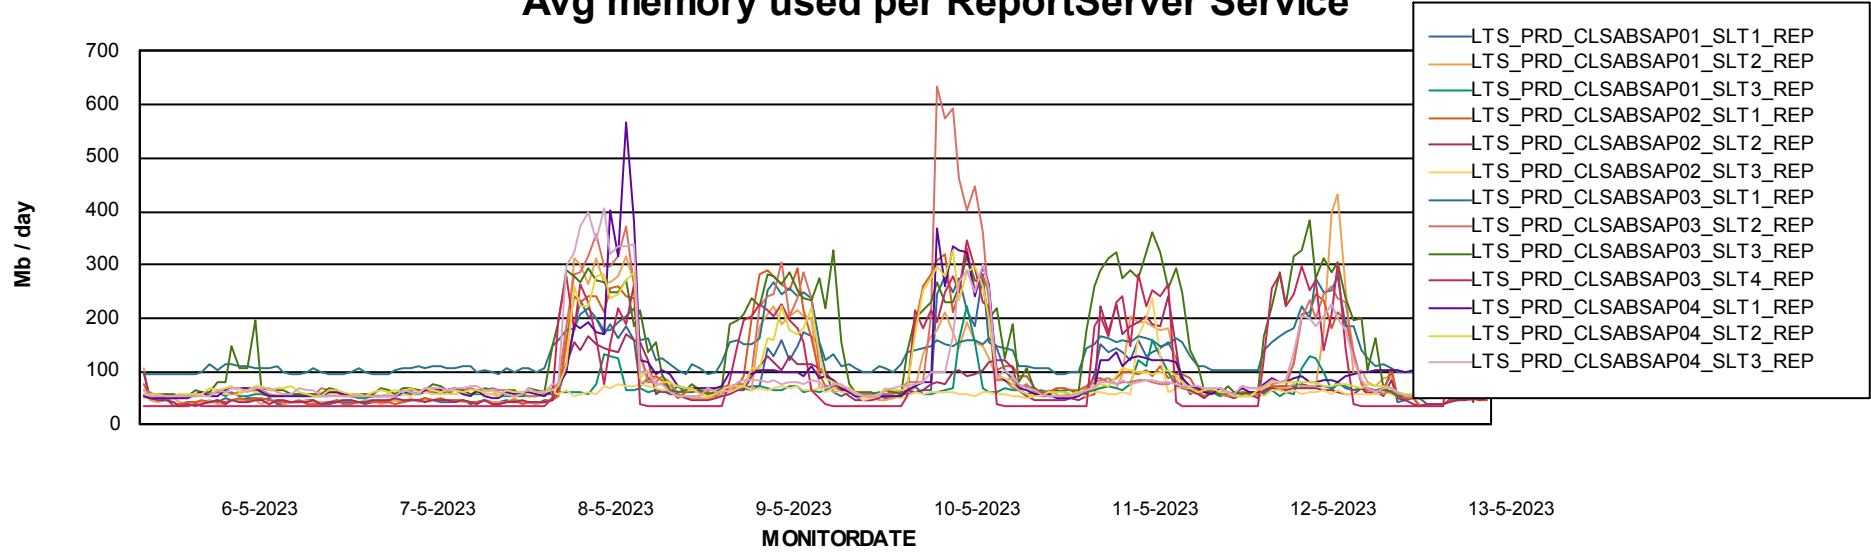

ABSSolute Application ReportServer Services

Avg memory used per ReportServer Service