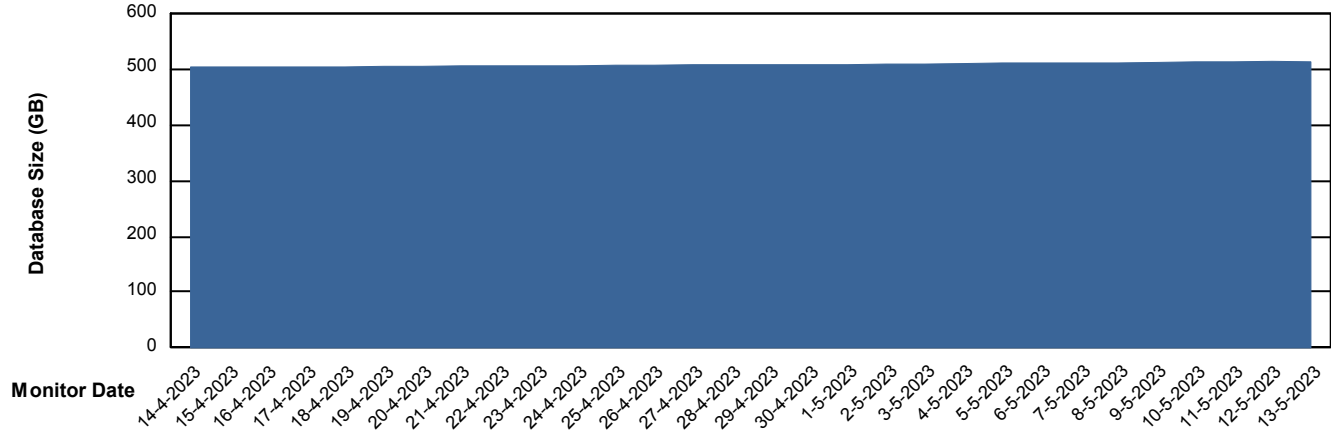

DATABASE SIZE LTS_PROD_CLSABSBI01_BI

Database growth over last month