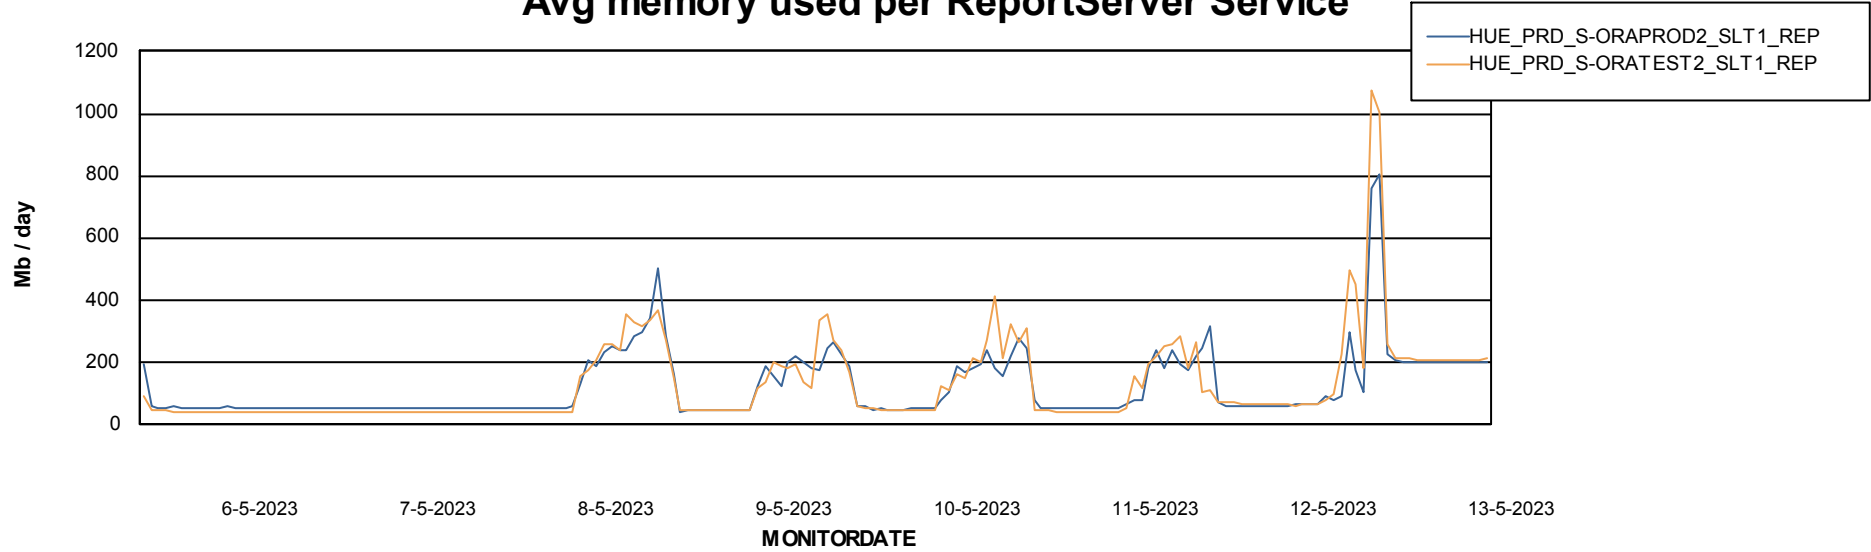

Avg users per day per ABS server

Weekly SLA Customer Report

Customer HUE_Production
Database ID 154

ABSSolute Application ReportServer Services

Avg memory used per ReportServer Service

Weekly SLA Customer Report