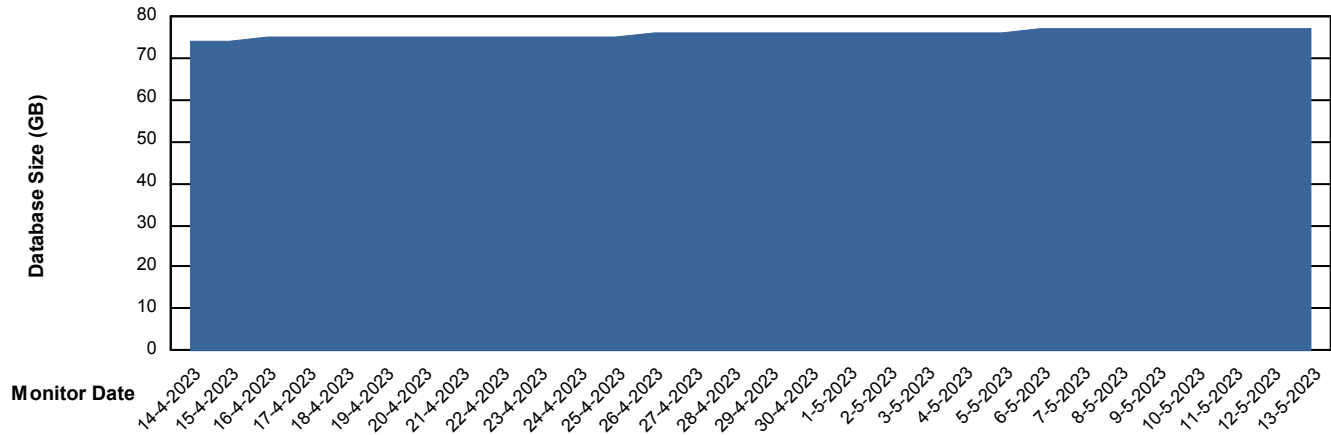

DATABASE SIZE HUE_PRD_S-ORAPROD2_DB

Database growth over last month