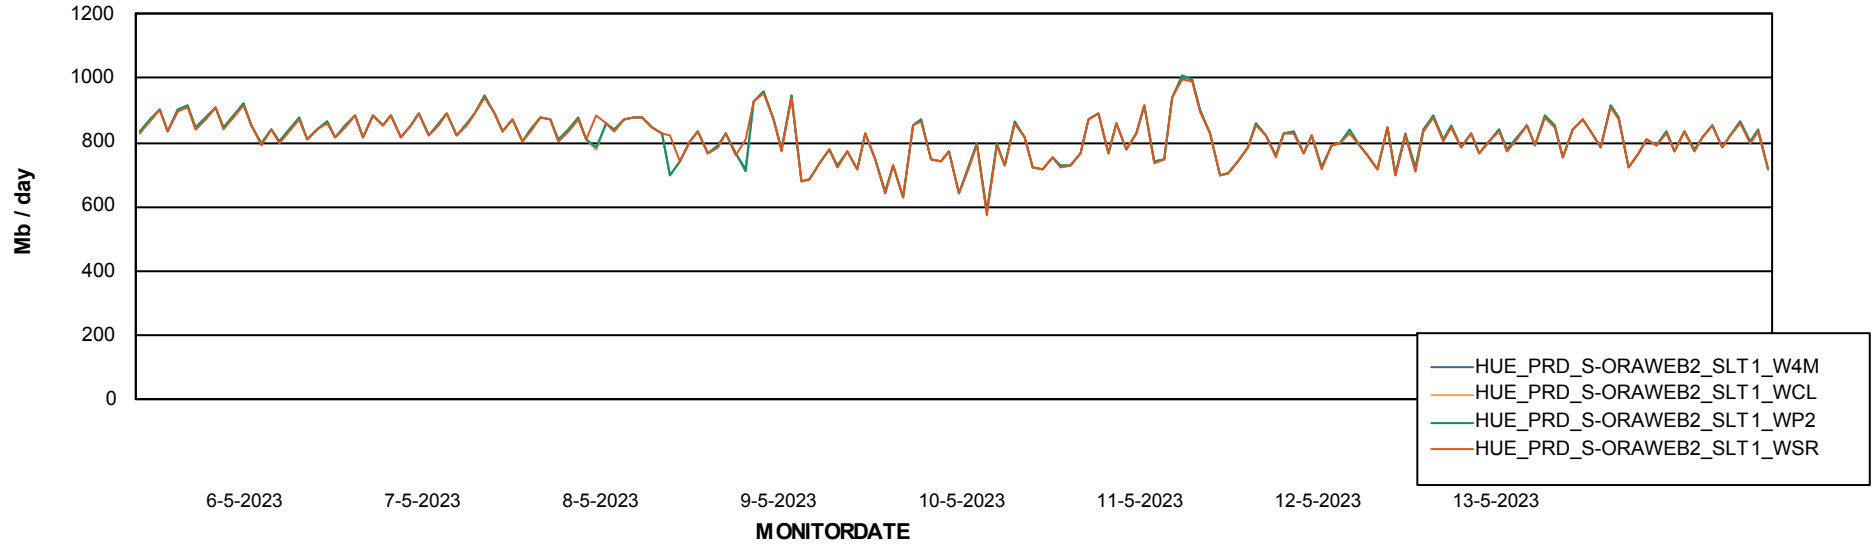

ABSSolute Web Component Services

Avg memory used per ABS Web component