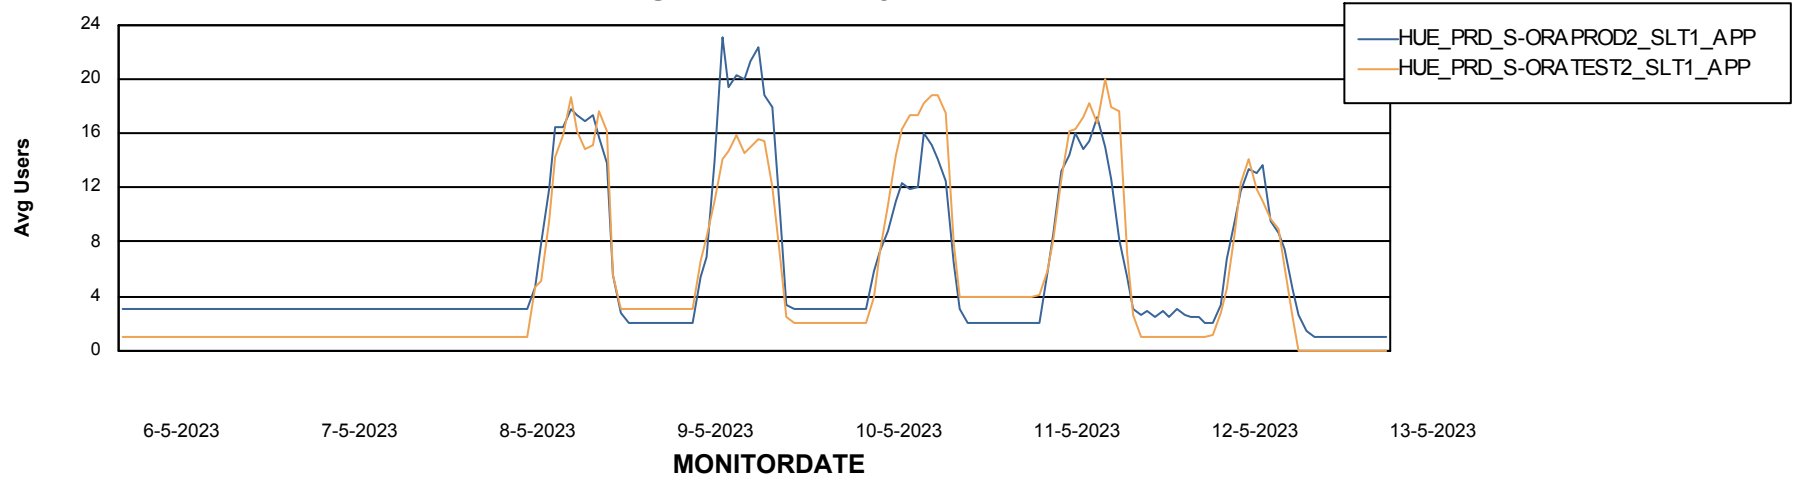

Avg users per day per ABS server