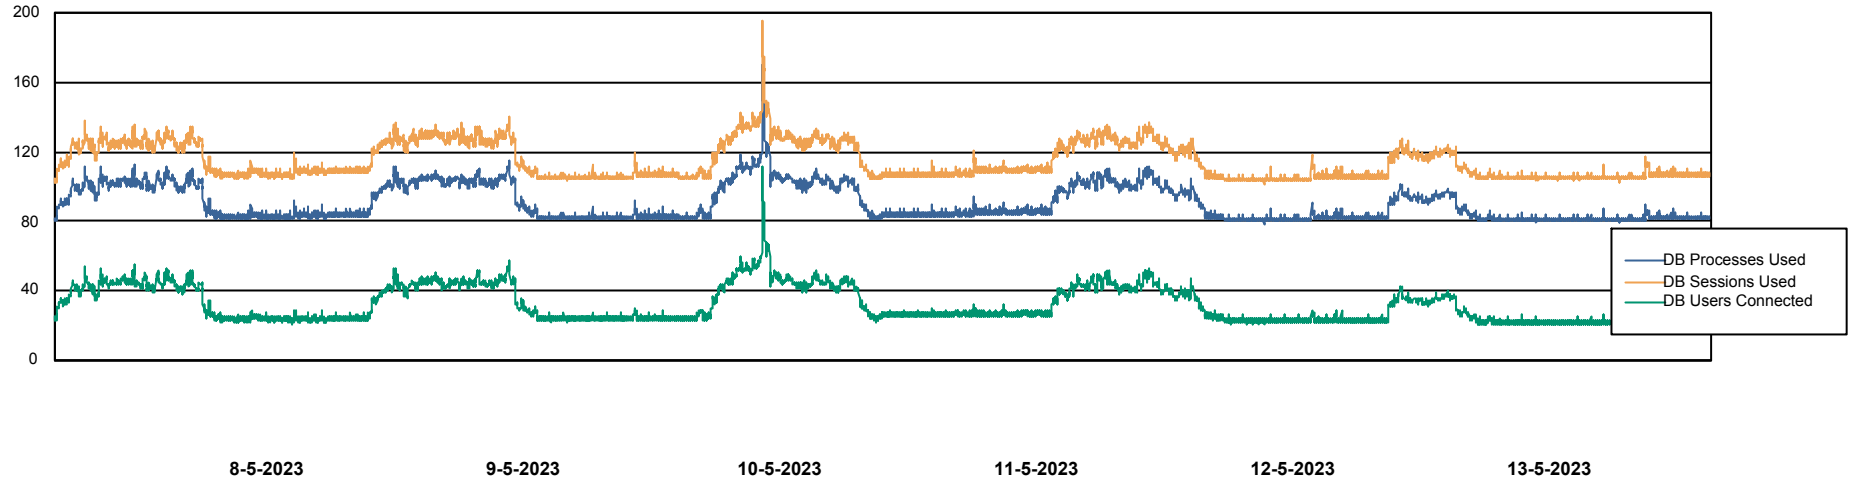

Weekly SLA Customer Report

Customer HUE_Production
Database ID 154

Database Performance HUE_PRD_S-ORABI_DB

Weekly SLA Customer Report

Customer HUE_Production
Database ID 154

Database Performance HUE_PRD_S-ORAPROD2_DB