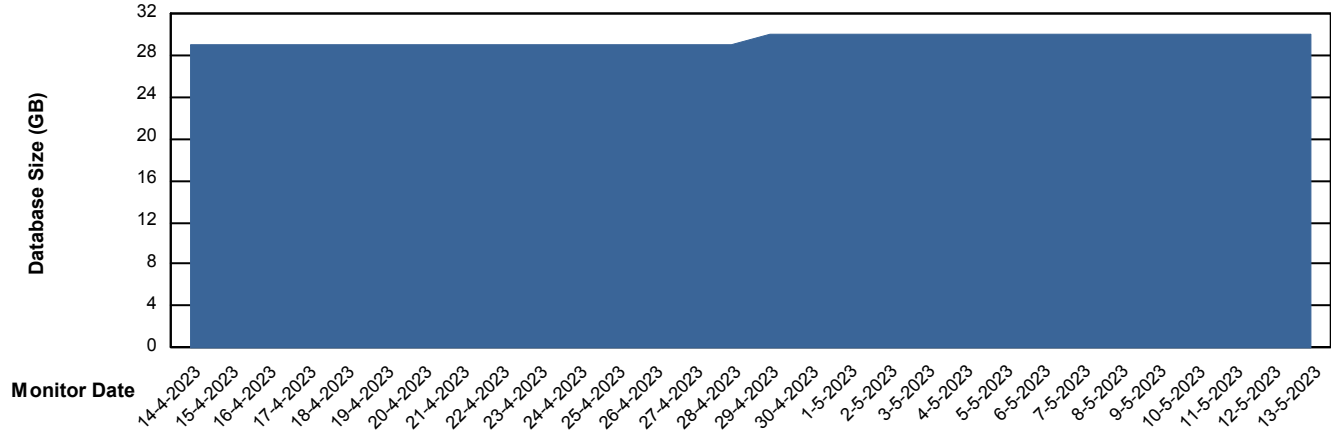

DATABASE SIZE HUE_PRD_S-ORABI_DB

Database growth over last month