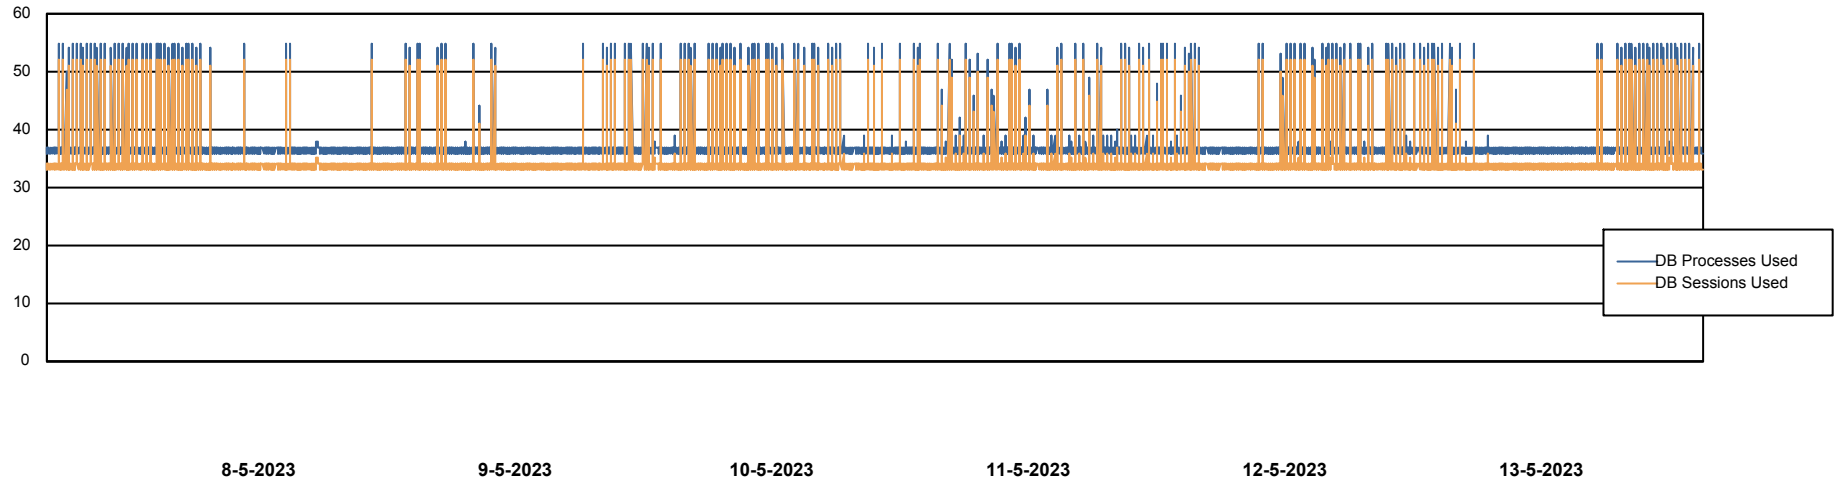

Database Performance HUE_STB_S-ORATEST2_DB

DB Processes Max 1,000