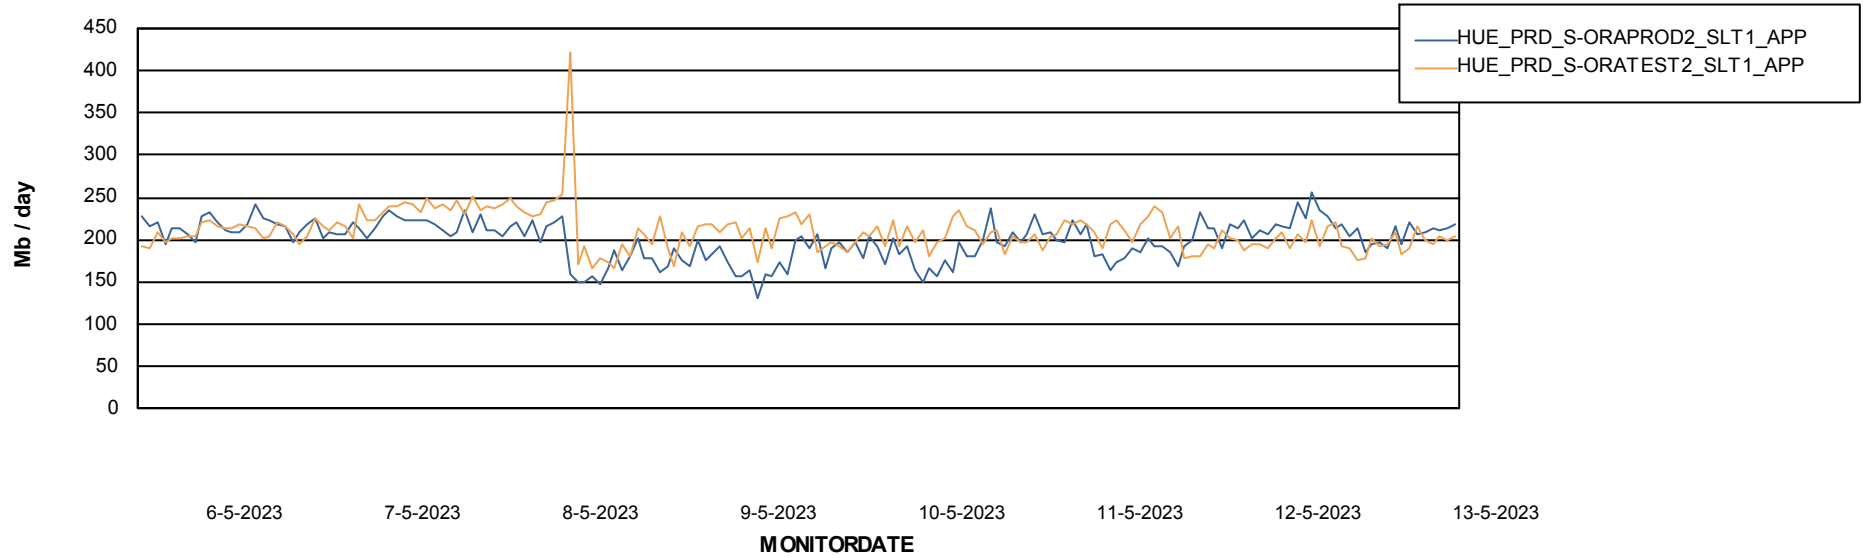

Standby Database Health HUE_Production

Recovery lag for last 7 days

Weekly SLA Customer Report

Customer HUE_Production
Database ID 154

ABSSolute Application Server Services

Avg memory used per ABS Server Service