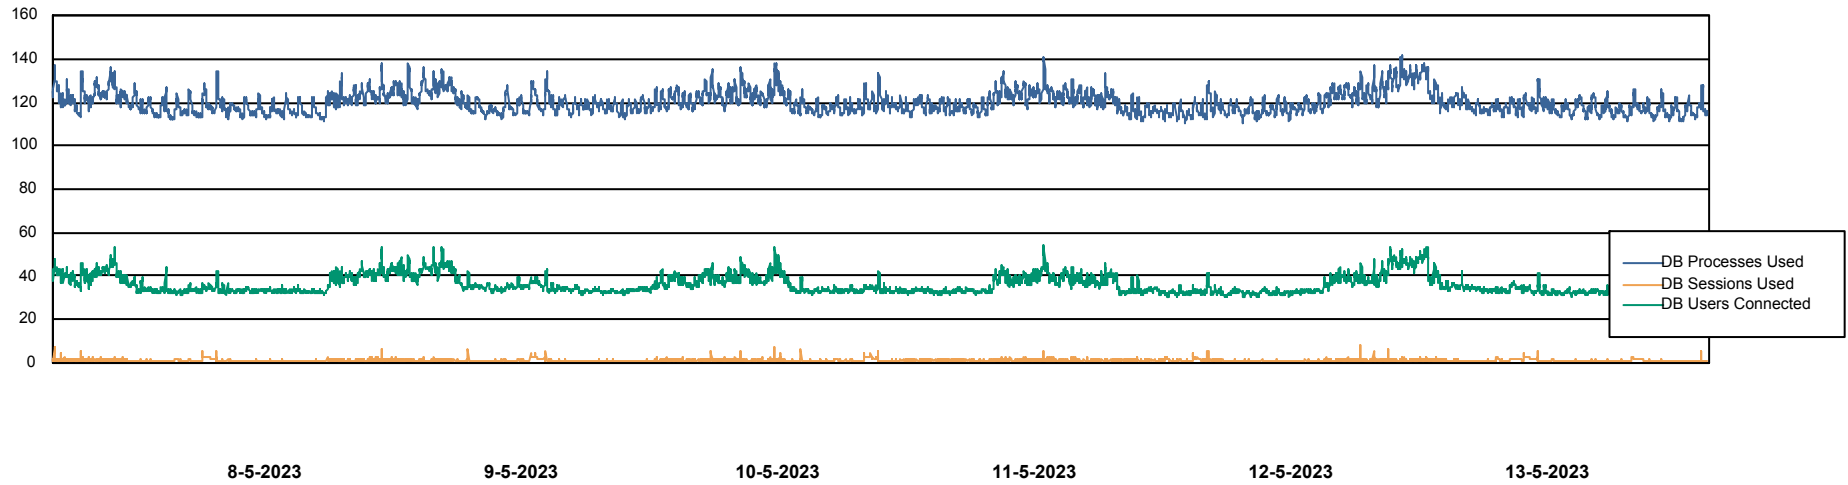

Weekly SLA Customer Report

Customer EUT_Production
Database ID 114

Database Performance EUT_EUP_PRD_URVINA22T_DB

DB Processes Max 500

Weekly SLA Customer Report

Customer EUT_Production
Database ID 114

Database Performance EUT_URM_PRD_URVINA26_DB