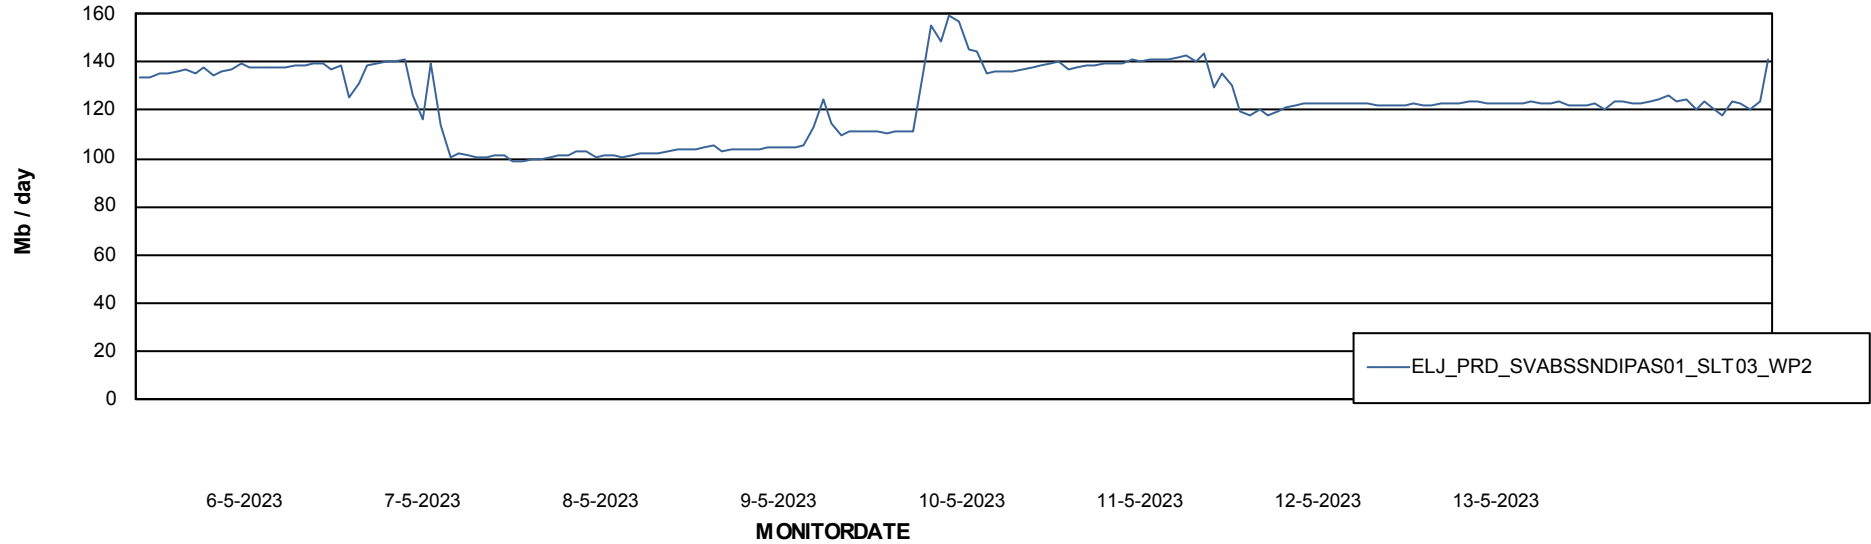

ABSSolute Web Component Services

Avg memory used per ABS Web component