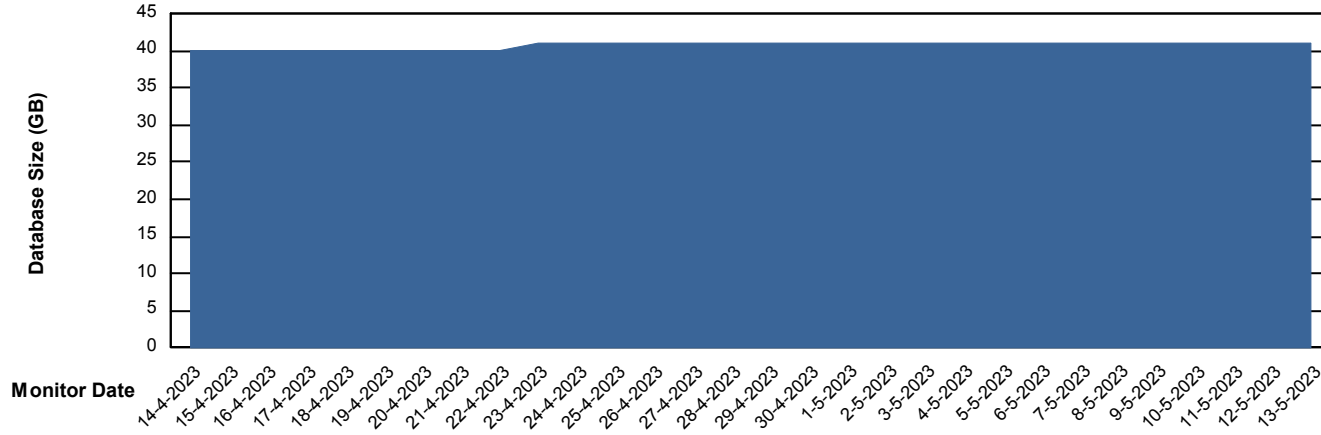

Customer ELJ Production
Database ID 72

Database Performance ELJDB_Standby

DB Processes Max 600
DB Sessions Max 4

Weekly SLA Customer Report

Customer ELJ Production
Database ID 72

DATABASE SIZE ELJDB_BI

Database growth over last month