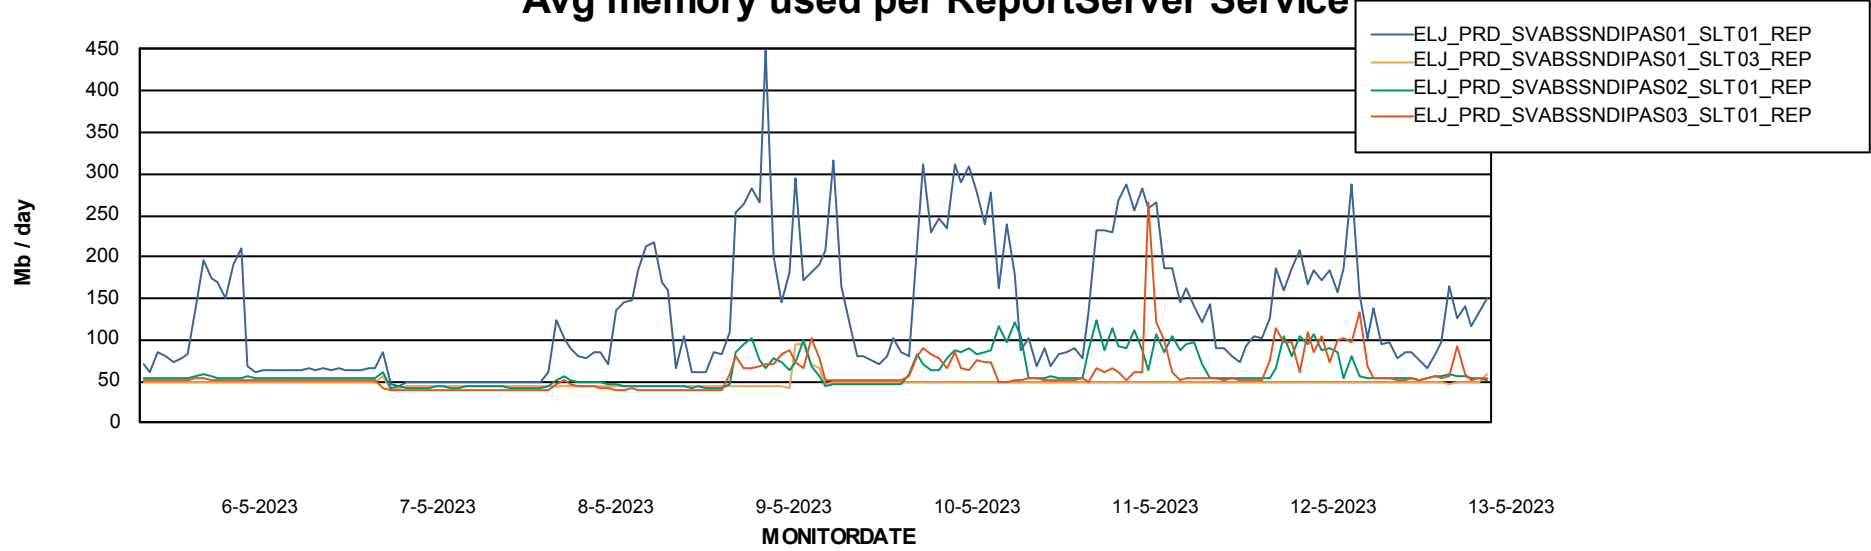

Avg memory used per ABS Server Service

Avg users per day per ABS server

Weekly SLA Customer Report

Customer ELJ Production
Database ID 72

ABSSolute Application ReportServer Services

Avg memory used per ReportServer Service