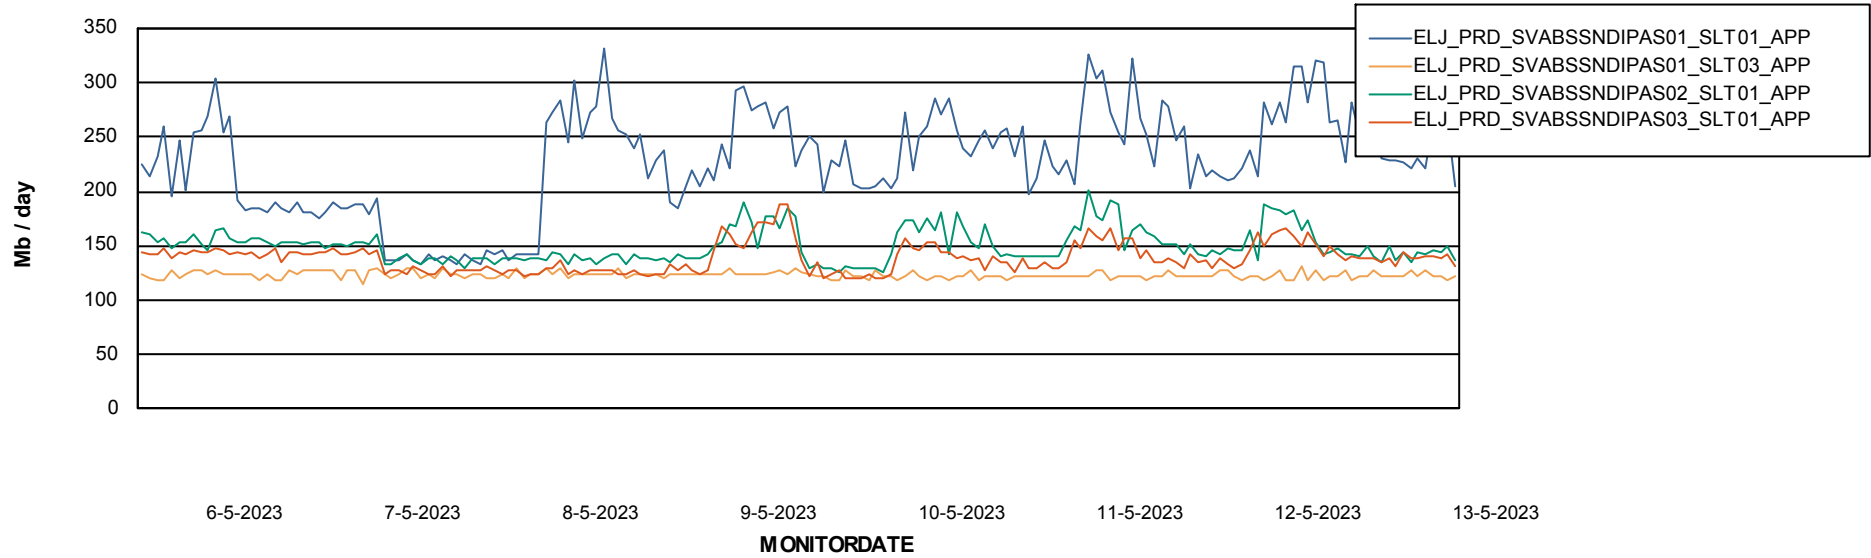

ABSSolute Application Server Services

Avg memory used per ABS Server Service