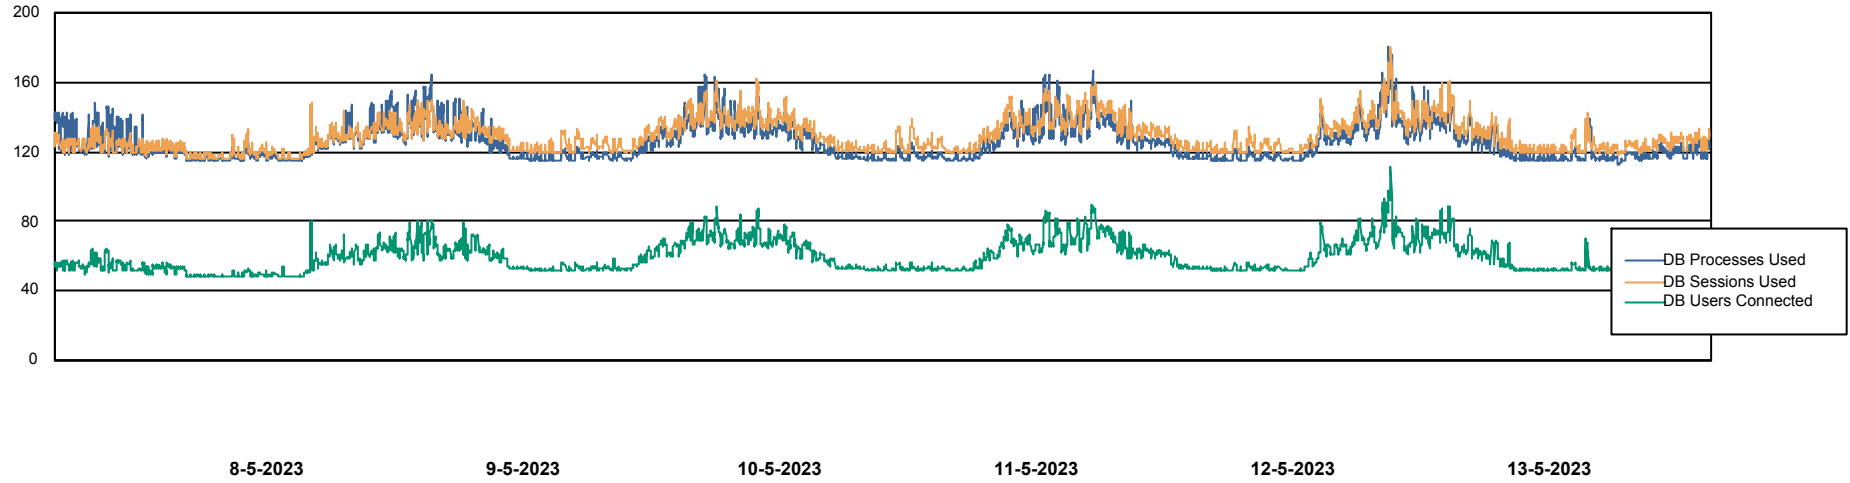

Weekly SLA Customer Report

Customer ELJ Production
Database ID 72

Database Performance ELJDB_BI

Weekly SLA Customer Report

Customer ELJ Production
Database ID 72

Database Performance ELJDB_Production

Weekly SLA Customer Report

Customer ELJ Production
Database ID 72

Database Performance ELJDB_Standby

DB Processes Max 600
DB Sessions Max 4

Weekly SLA Customer Report

Customer ELJ Production
Database ID 72

DATABASE SIZE ELJDB_BI

Database growth over last month