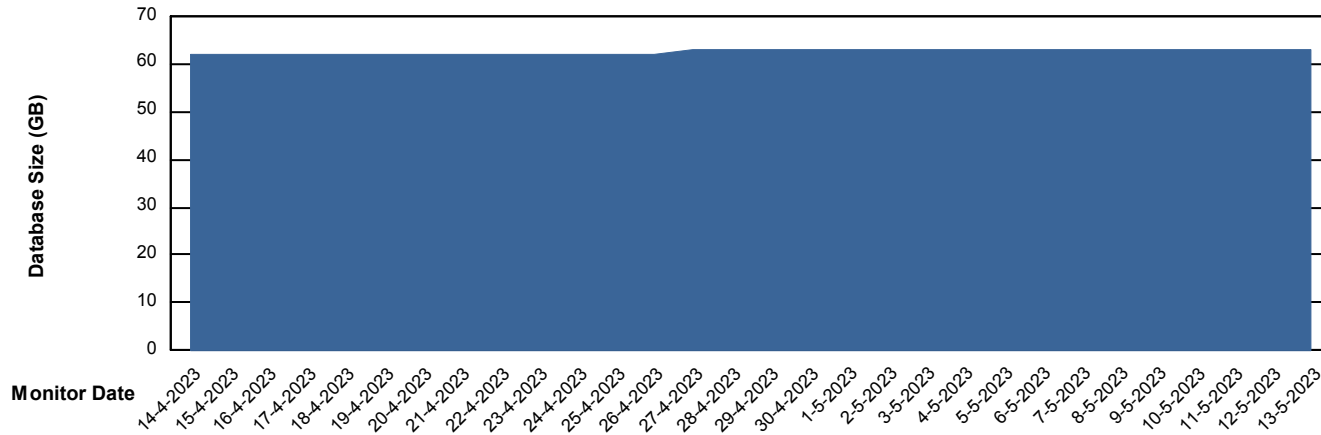

Customer ELJ Production
Database ID 72

Database Performance ELJDB_Standby

DB Processes Max 600
DB Sessions Max 4

Weekly SLA Customer Report

Customer ELJ Production
Database ID 72

DATABASE SIZE ELJDB_BI

Database growth over last month

DATABASE SIZE ELJDB_Production

Database growth over last month

Weekly SLA Customer Report

Customer ELJ Production
Database ID 72

Database Tablespace ELJDB_BI

Date	Tablespace Name	Filesize (Gb)	Usedsize (Gb)	Percentage free
13-5-2023	ABSDATA	22	16	28
	INDX	28	22	21
12-5-2023	ABSDATA	22	16	28
	INDX	28	22	21
11-5-2023	ABSDATA	22	16	28
	INDX	28	22	21
10-5-2023	ABSDATA	22	16	28
	INDX	28	22	21
9-5-2023	ABSDATA	22	16	28
	INDX	28	22	21
8-5-2023	ABSDATA	22	16	28
	INDX	28	22	21
7-5-2023	ABSDATA	22	16	28
	INDX	28	22	21