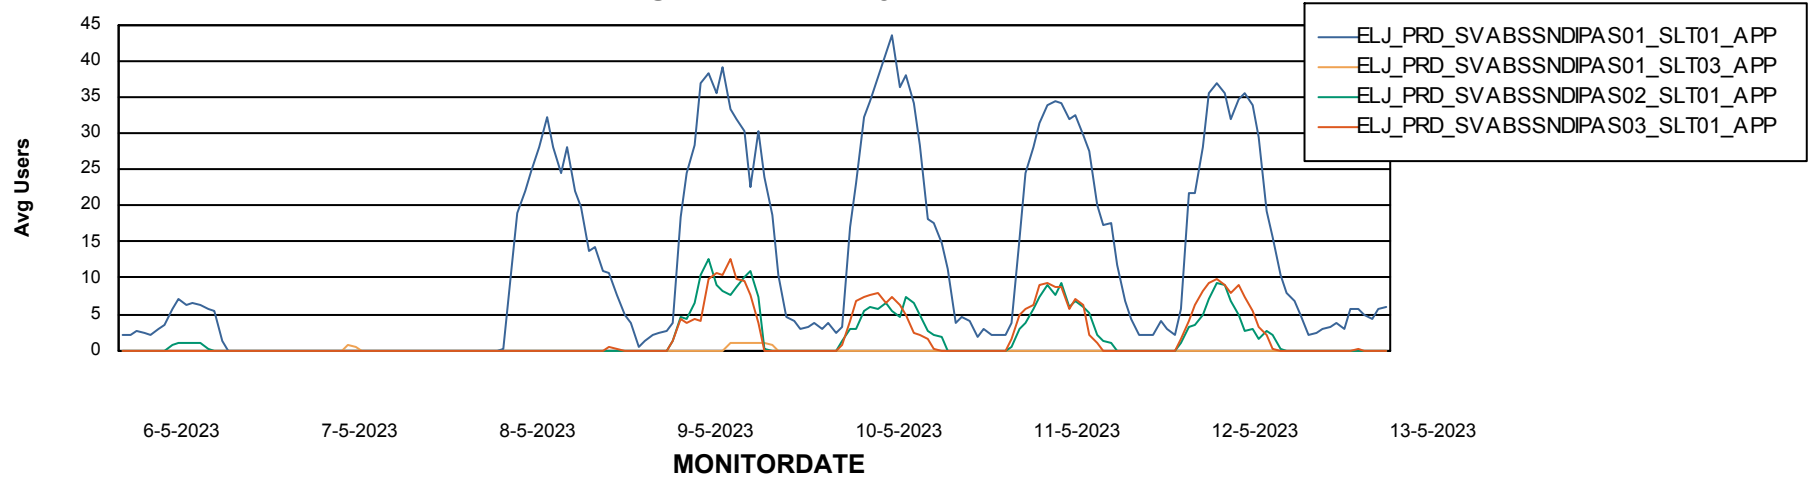

Avg users per day per ABS server