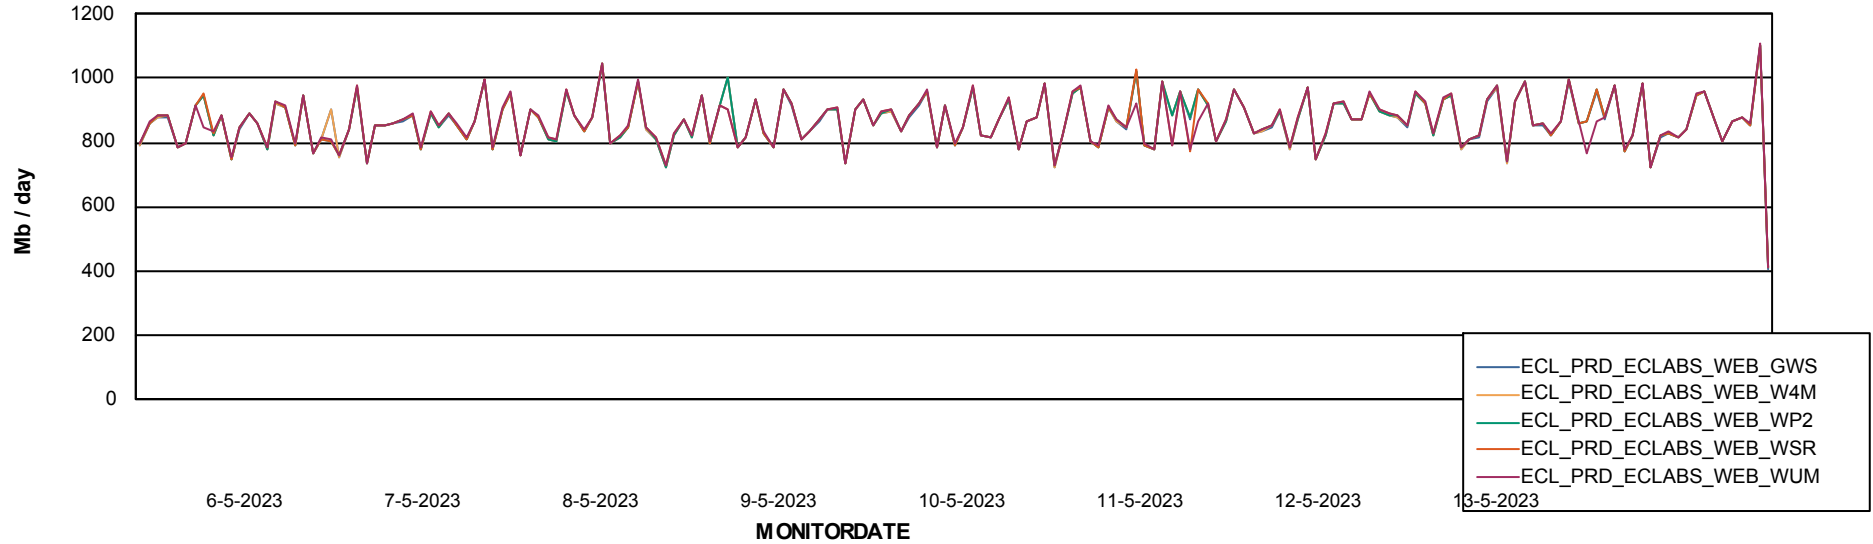

ABSSolute Web Component Services

Avg memory used per ABS Web component