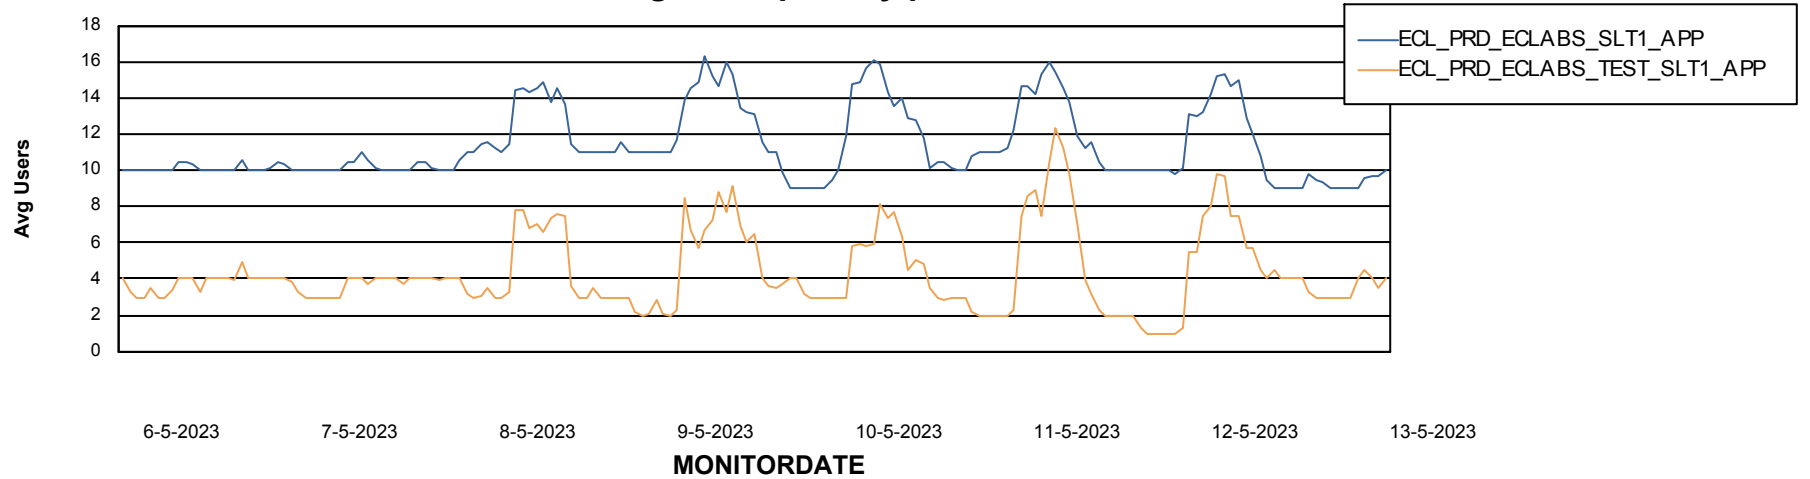

Avg users per day per ABS server