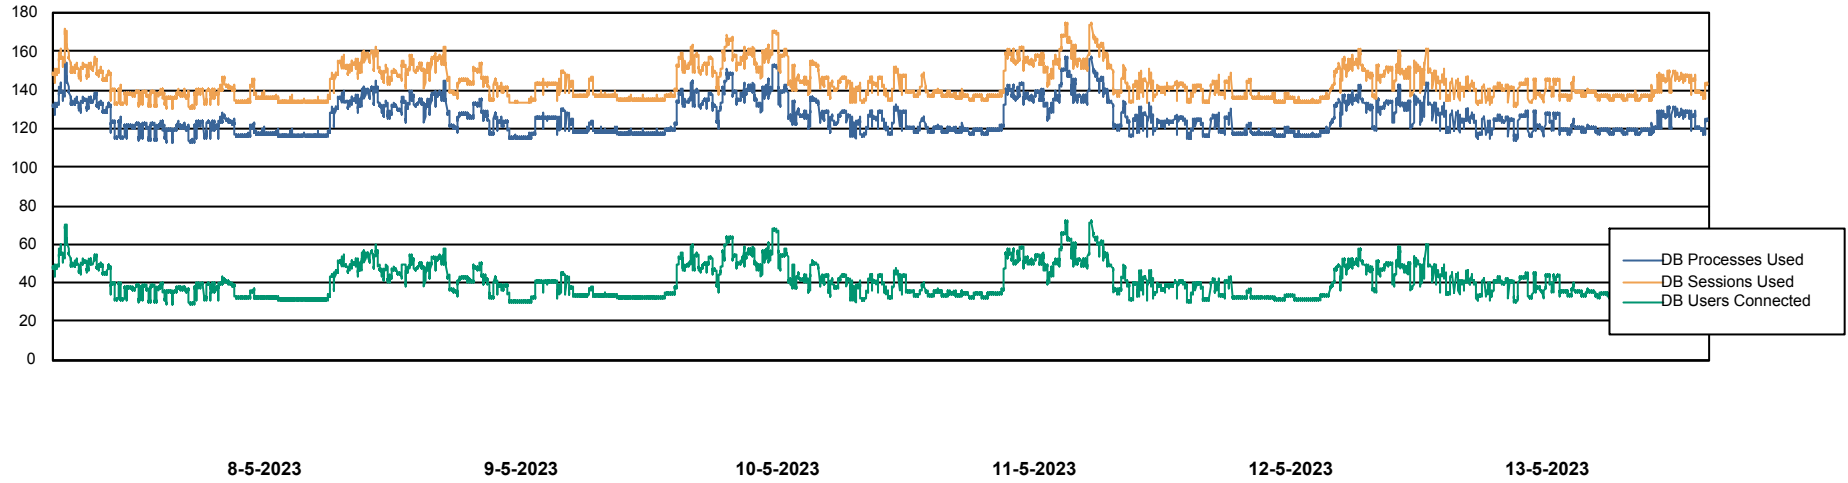

Weekly SLA Customer Report

Customer ECL_Production
Database ID 156

Harddisk Usage ECL_PRD_ECLABS-WEB

	Free disk space on C: (%)	Total disk space on C: (Gb)	Used disk space on C: (Gb)
13-5-2023	64	99	36
12-5-2023	64	99	36
11-5-2023	64	99	36
10-5-2023	64	99	35
9-5-2023	65	99	35
8-5-2023	65	99	35
7-5-2023	65	99	35

Weekly SLA Customer Report

Customer ECL_Production
Database ID 156

Database Performance ECL_PRD_ECLABS_DB_Production

Weekly SLA Customer Report

Customer ECL_Production
Database ID 156

Database Performance ECL_TEST_ECLABS-TEST_DB_STB (ECL_Standby DB)