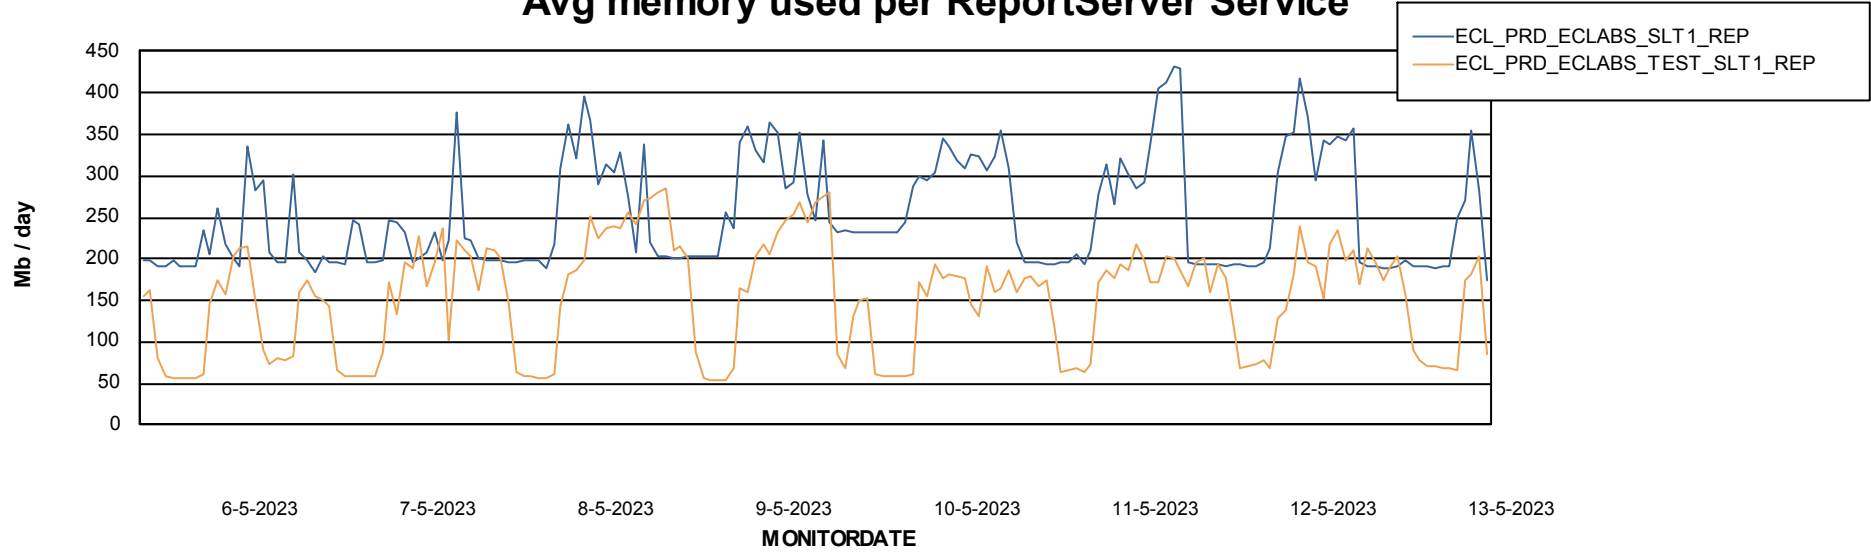

Avg memory used per ABS Server Service

Avg users per day per ABS server

Weekly SLA Customer Report

Customer ECL_Production
Database ID 156

ABSSolute Application ReportServer Services

Avg memory used per ReportServer Service