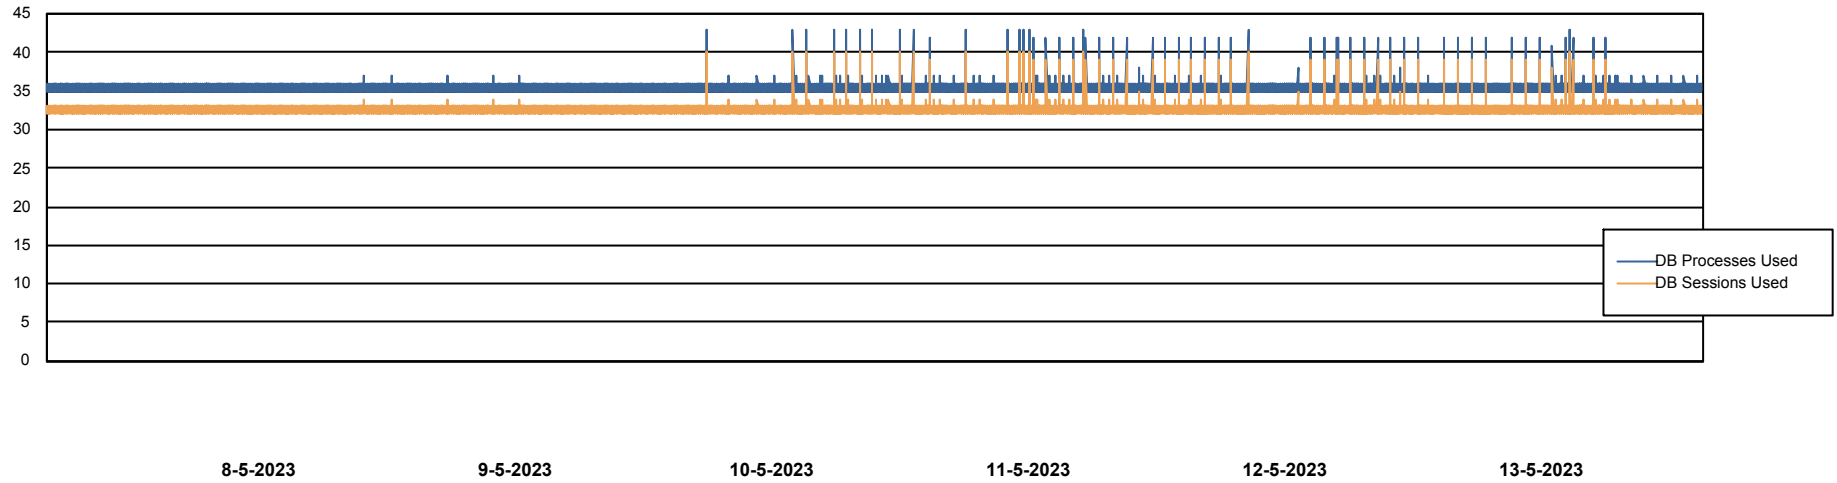

Database Performance ECL_TEST_ECLABS-TEST_DB_STB (ECL_Standby DB)

DB Processes Max 1,000