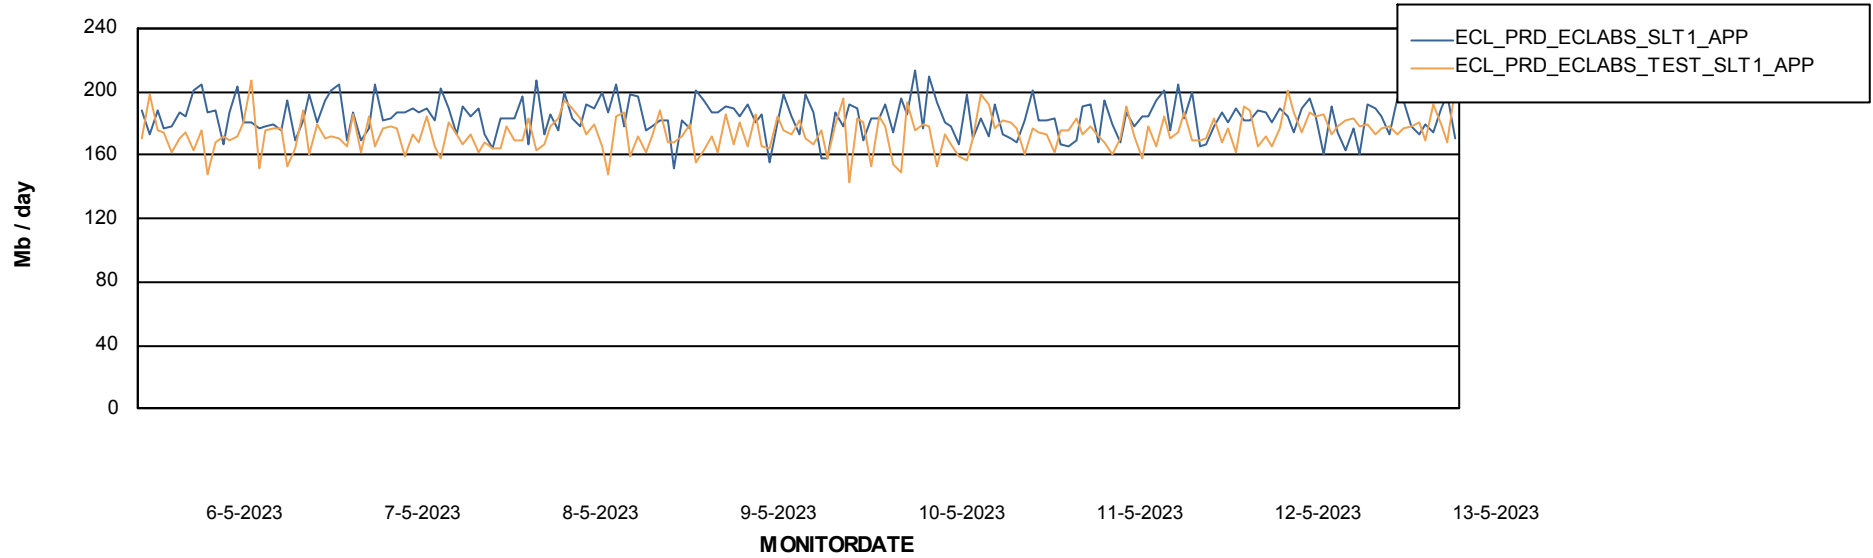

ABSSolute Application Server Services

Avg memory used per ABS Server Service