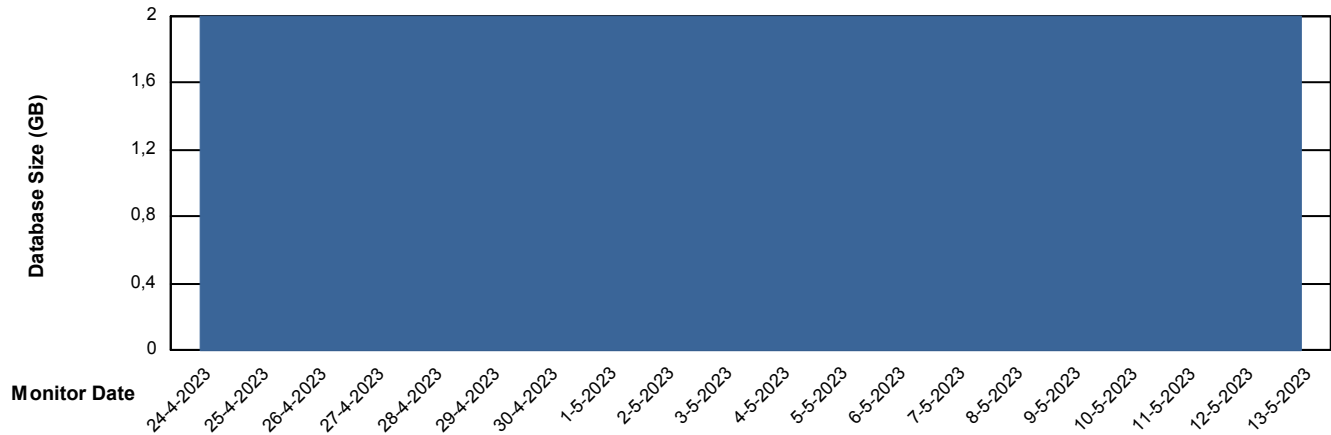

DATABASE SIZE DFDDDBI_Production

Database growth over last month