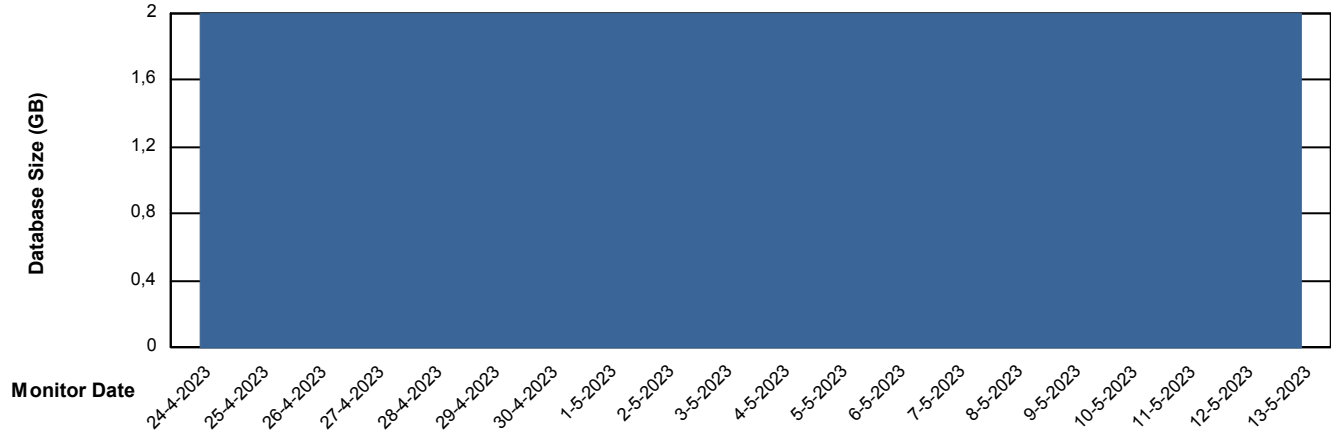

Database Performance DFDDDBBI_Production

DB Processes Max 500

Weekly SLA Customer Report

Customer DFD_Production
Database ID 39

DATABASE SIZE DFDDDB_Production

Database growth over last month

DATABASE SIZE DFDDDBI_Production