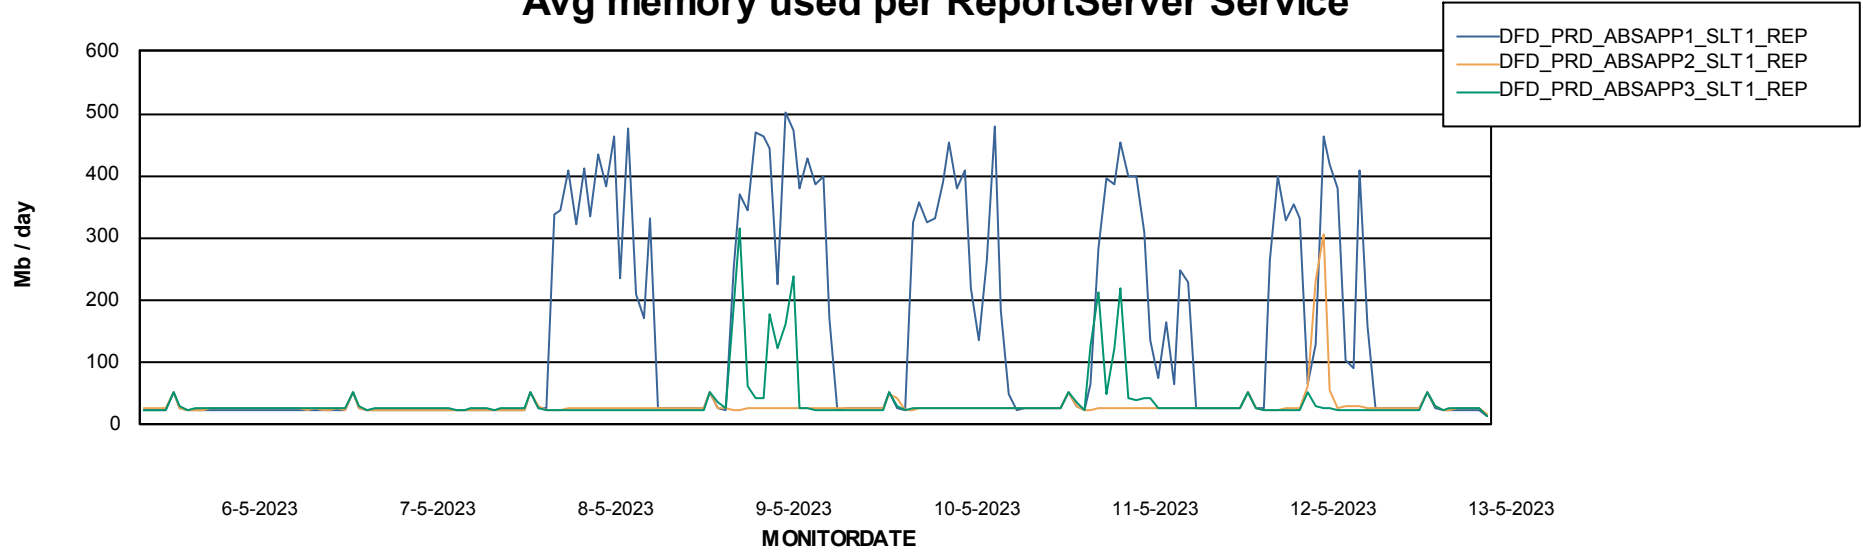

ABSSolute Application ReportServer Services

Avg memory used per ReportServer Service