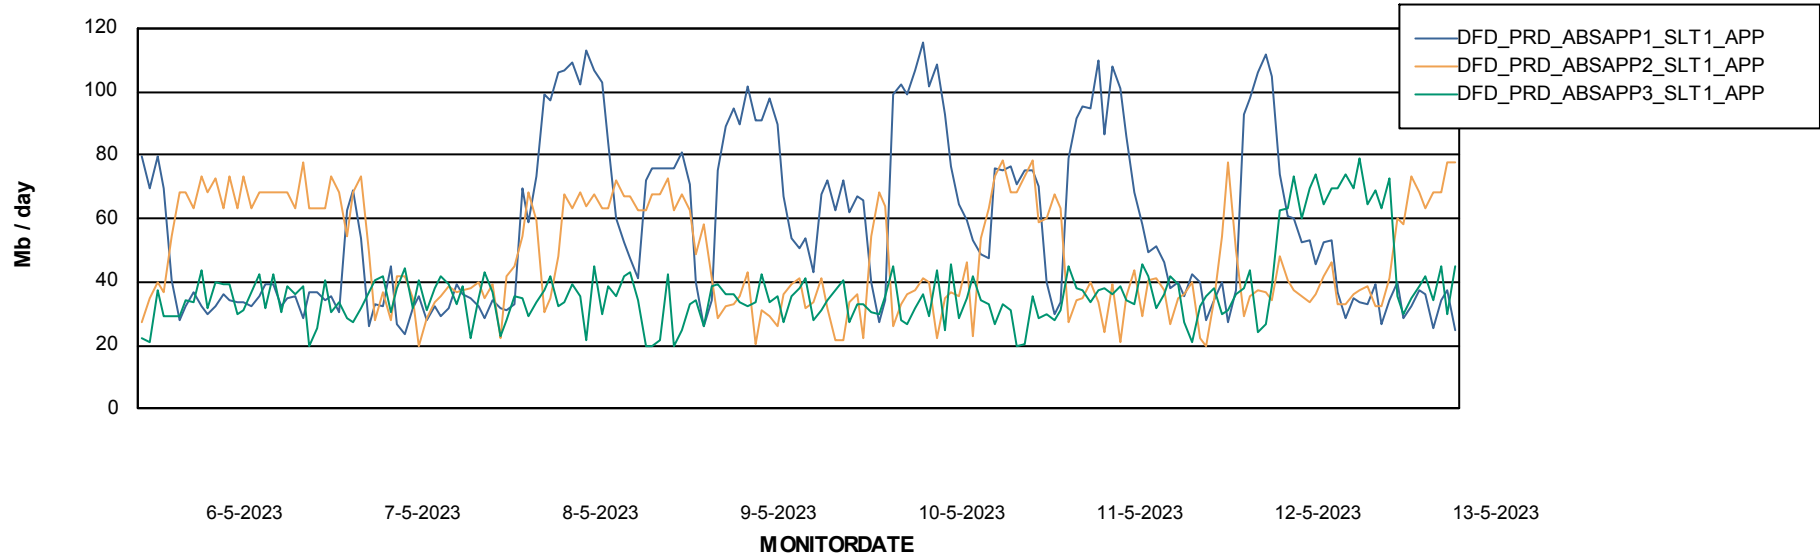

ABSSolute Application Server Services

Avg memory used per ABS Server Service