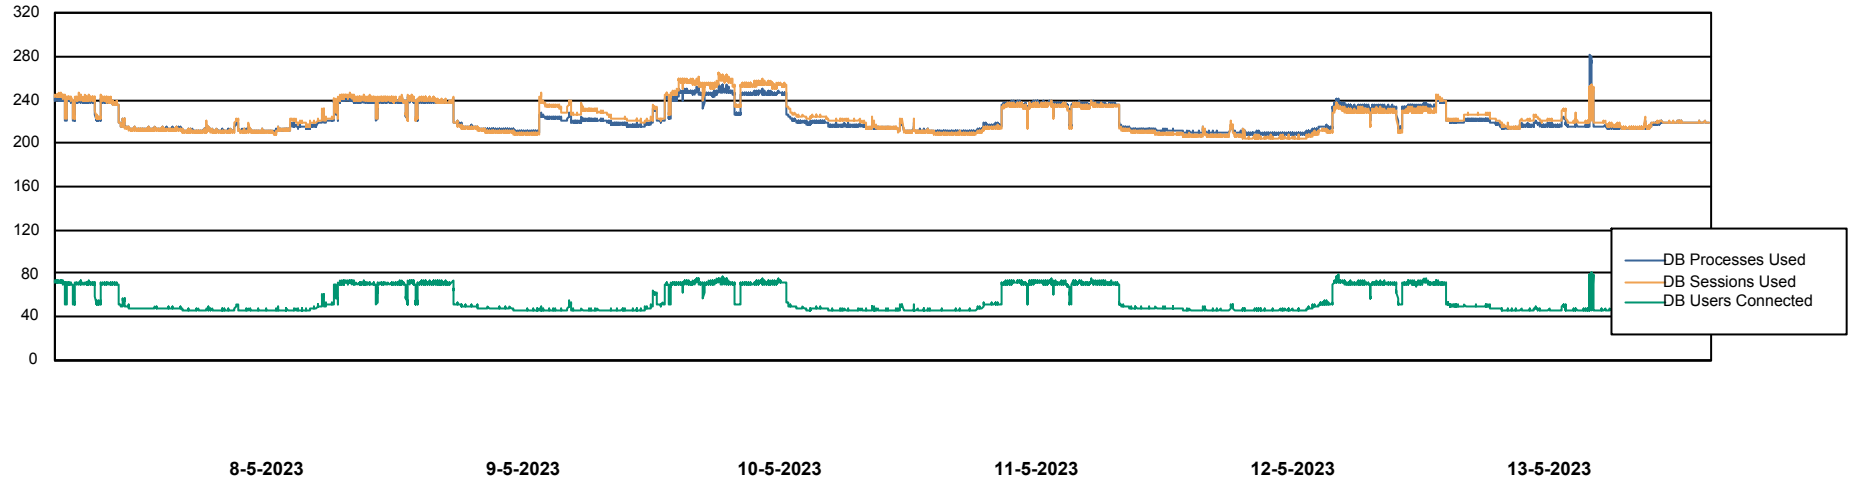

Database Performance CLODB_PRD_CLO-ORA01