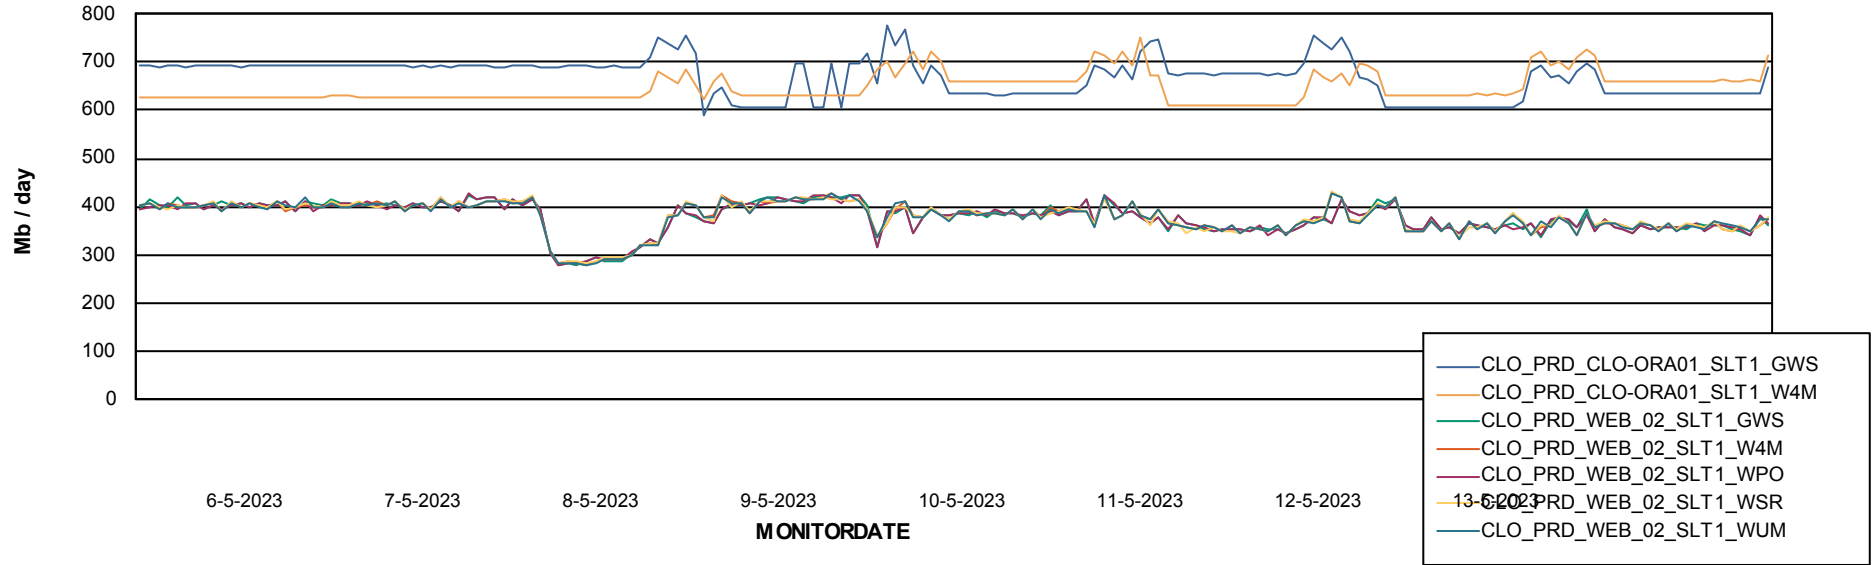

ABSSolute Web Component Services

Avg memory used per ABS Web component