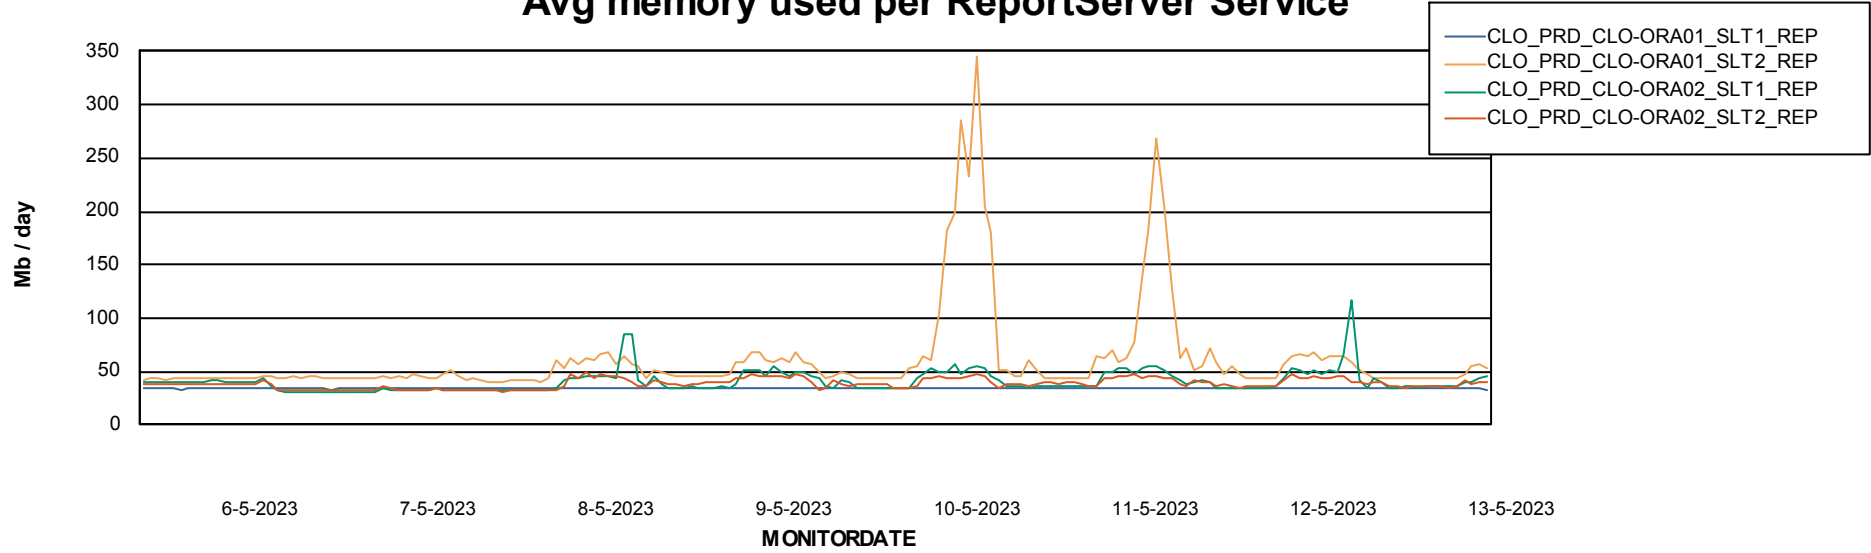

ABSSolute Application ReportServer Services

Avg memory used per ReportServer Service