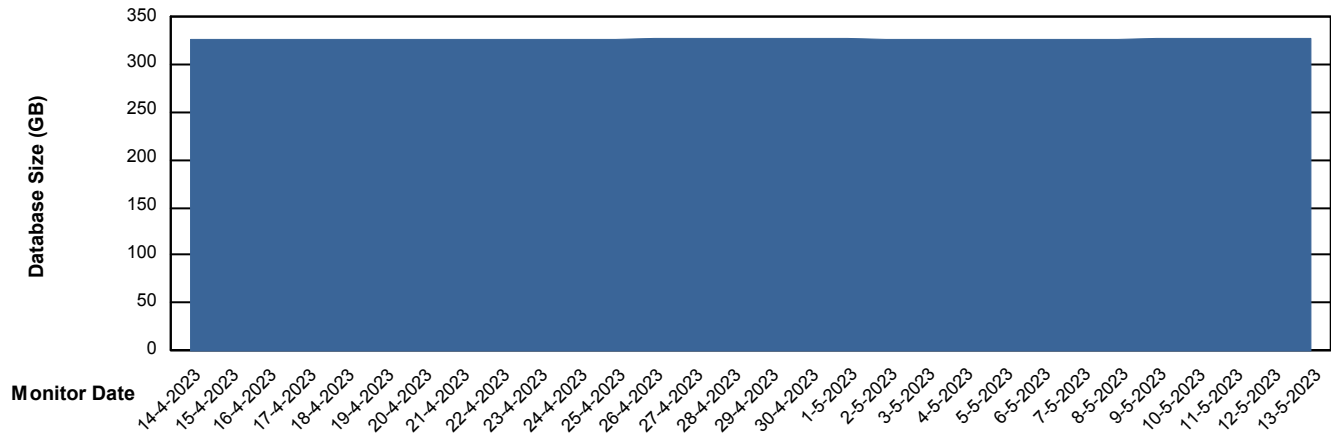

DATABASE SIZE CLODB_PRD_CLO-ORA01

Database growth over last month