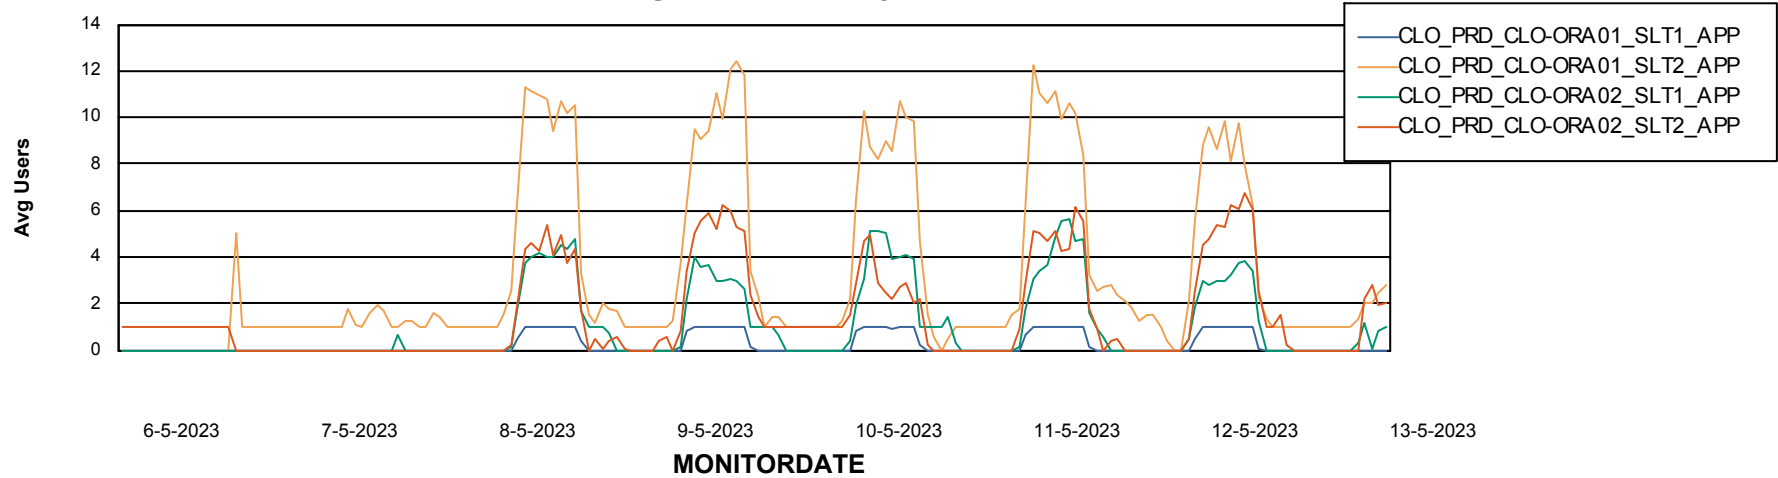

Avg users per day per ABS server