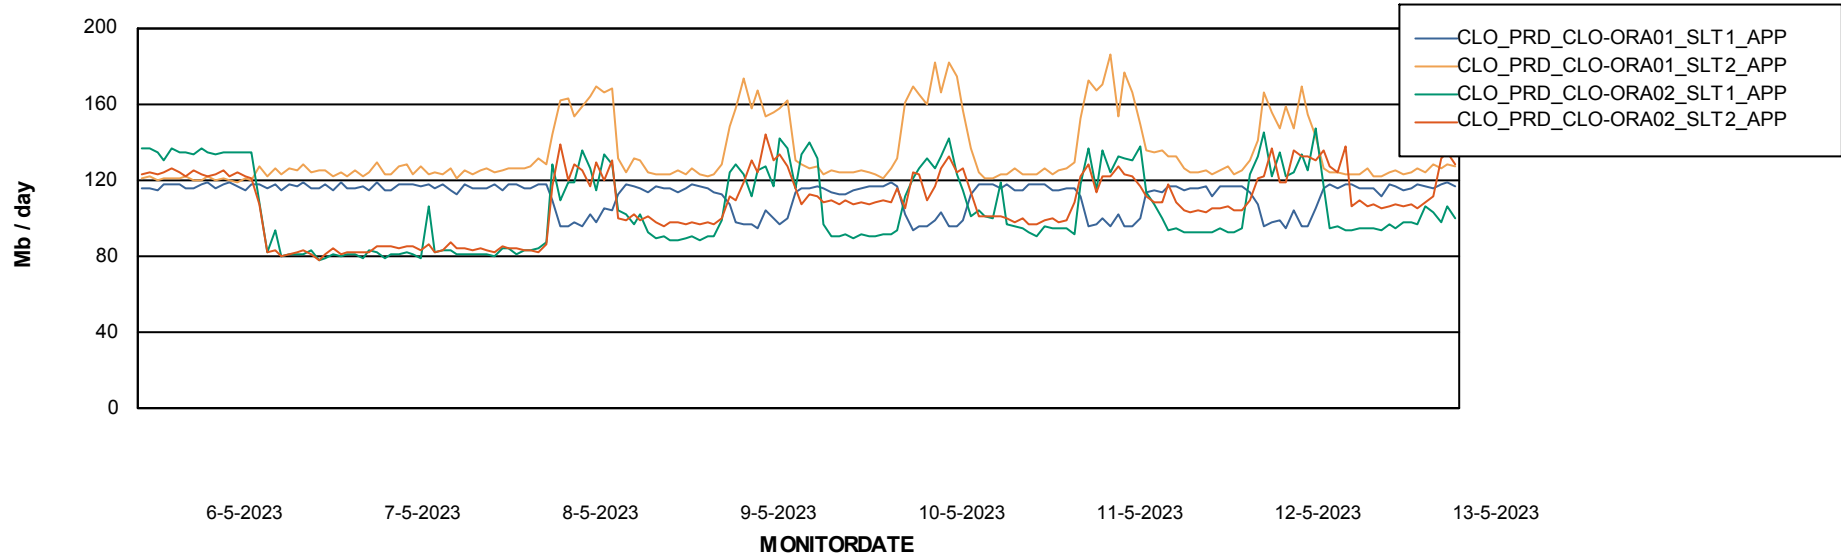

ABSSolute Application Server Services

Avg memory used per ABS Server Service