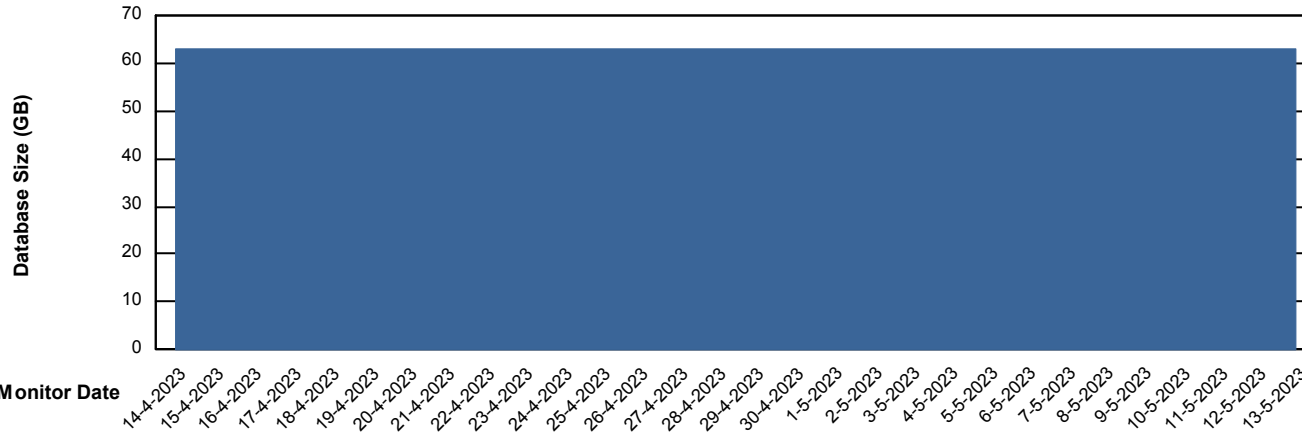

Weekly SLA Customer Report

Customer CIW Production
Database ID 45

Database Performance CIWDB_Production

Weekly SLA Customer Report

Customer CIW Production
Database ID 45

Database Performance CIWDB_Standby

Weekly SLA Customer Report

Customer CIW Production
 Database ID 45

DATABASE SIZE CIWDB_Production

Database growth over last month

Database Tablespace CIWDB_Production

Date	Tablespace Name	Filesize (Gb)	Usedsize (Gb)	Percentage free
13-5-2023	ABSDATA	57	48	16
	INDX	12	7	42
12-5-2023	ABSDATA	57	48	16
	INDX	12	7	42
11-5-2023	ABSDATA	57	48	16
	INDX	12	7	42
10-5-2023	ABSDATA	57	48	16
	INDX	12	7	42
9-5-2023	ABSDATA	57	48	16
	INDX	12	7	42
8-5-2023	ABSDATA	57	48	16
	INDX	12	7	42
7-5-2023	ABSDATA	57	48	16
	INDX	12	7	42