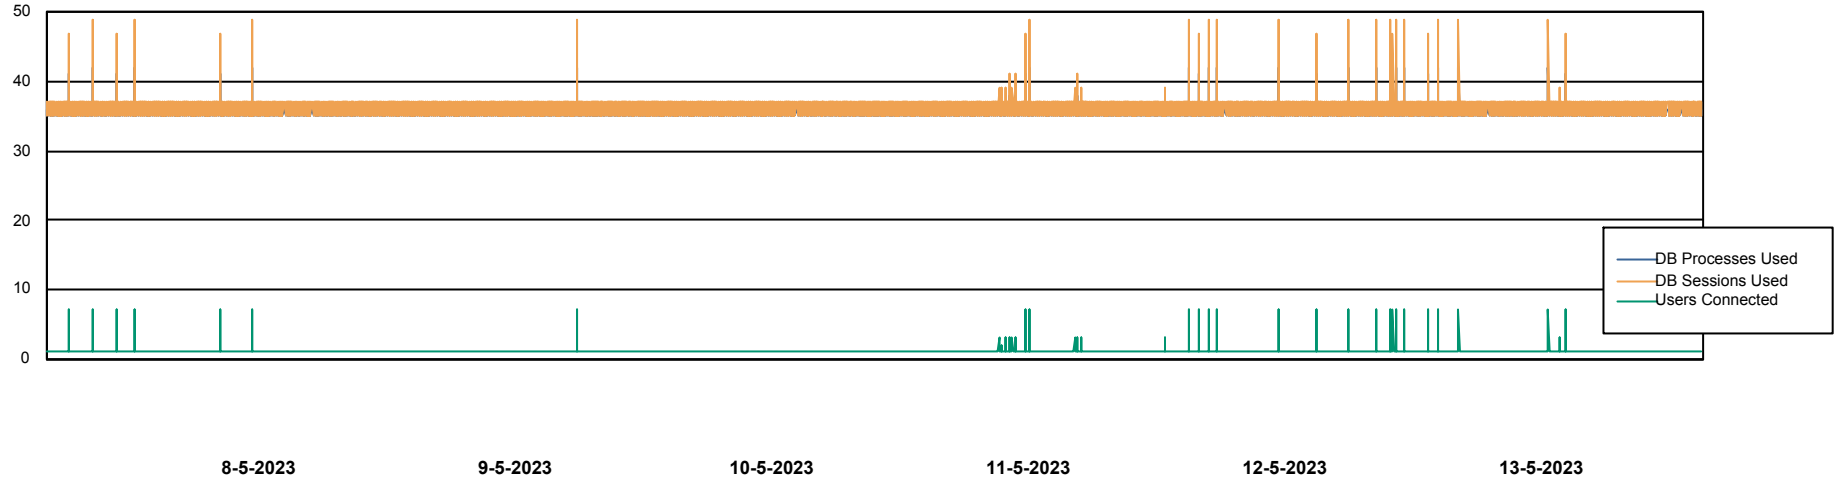

Weekly SLA Customer Report

Customer CIW Production
Database ID 45

Database Performance CIWDB_Production

Weekly SLA Customer Report

Customer CIW Production
Database ID 45

Database Performance CIWDB_Standby

Weekly SLA Customer Report

Customer CIW Production
 Database ID 45

DATABASE SIZE CIWDB_Production

Database growth over last month

Database Tablespace CIWDB_Production

Date	Tablespace Name	Filesize (Gb)	Usedsize (Gb)	Percentage free
13-5-2023	ABSDATA	57	48	16
	INDX	12	7	42
12-5-2023	ABSDATA	57	48	16
	INDX	12	7	42
11-5-2023	ABSDATA	57	48	16
	INDX	12	7	42
10-5-2023	ABSDATA	57	48	16
	INDX	12	7	42
9-5-2023	ABSDATA	57	48	16
	INDX	12	7	42
8-5-2023	ABSDATA	57	48	16
	INDX	12	7	42
7-5-2023	ABSDATA	57	48	16
	INDX	12	7	42

Weekly SLA Customer Report

Customer CIW Production
Database ID 45

Standby Database Health CIW Production

Recovery lag for last 7 days