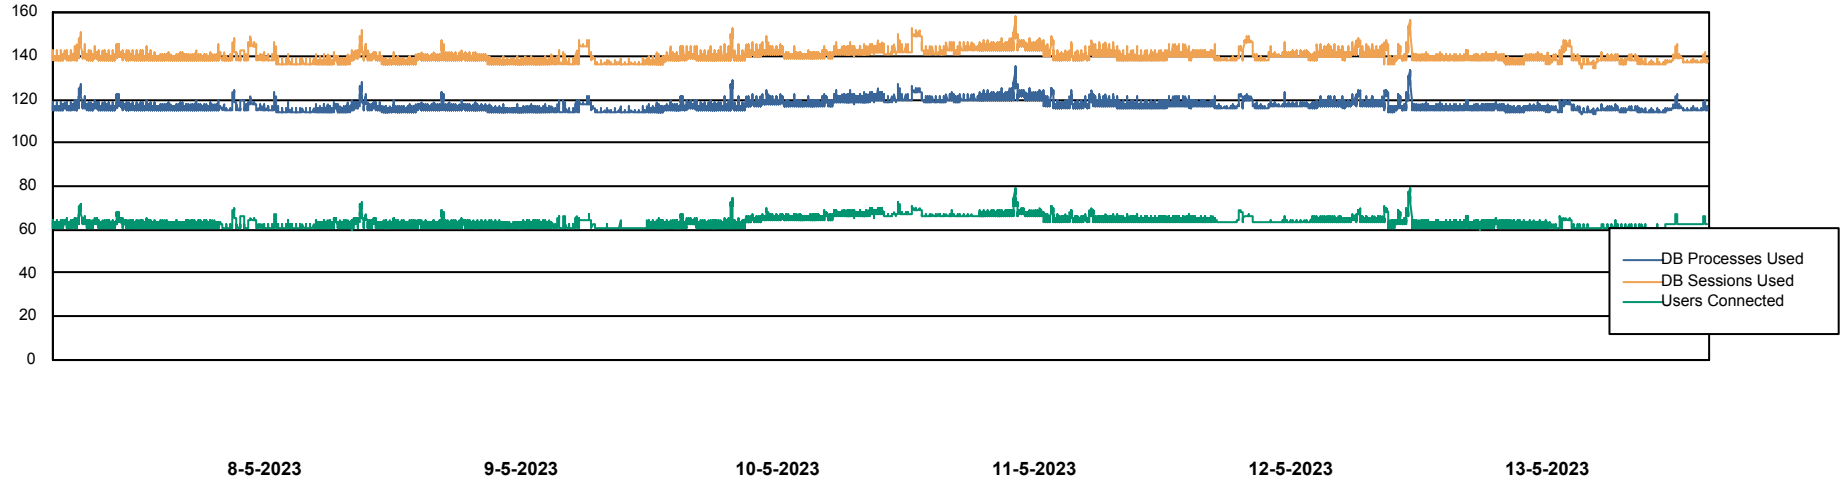

Harddisk Usage CIW_PRD_ORACLE2

	Free disk space on c: (%)	Total disk space on c: (Gb)	Free disk space on d: (%)	Total disk space on d: (Gb)	Free disk space on e: (%)	Total disk space on e: (Gb)
13-5-2023	88	701	38	700	98	830
12-5-2023	88	701	38	700	98	830
11-5-2023	88	701	38	700	98	830
10-5-2023	87	701	38	700	98	830
9-5-2023	87	701	39	700	98	830
8-5-2023	87	701	39	700	98	830
7-5-2023	87	701	39	700	98	830

Weekly SLA Customer Report

Customer CIW Production
Database ID 45

Database Performance CIWDB_Production

Weekly SLA Customer Report

Customer CIW Production
Database ID 45

Database Performance CIWDB_Standby

Weekly SLA Customer Report