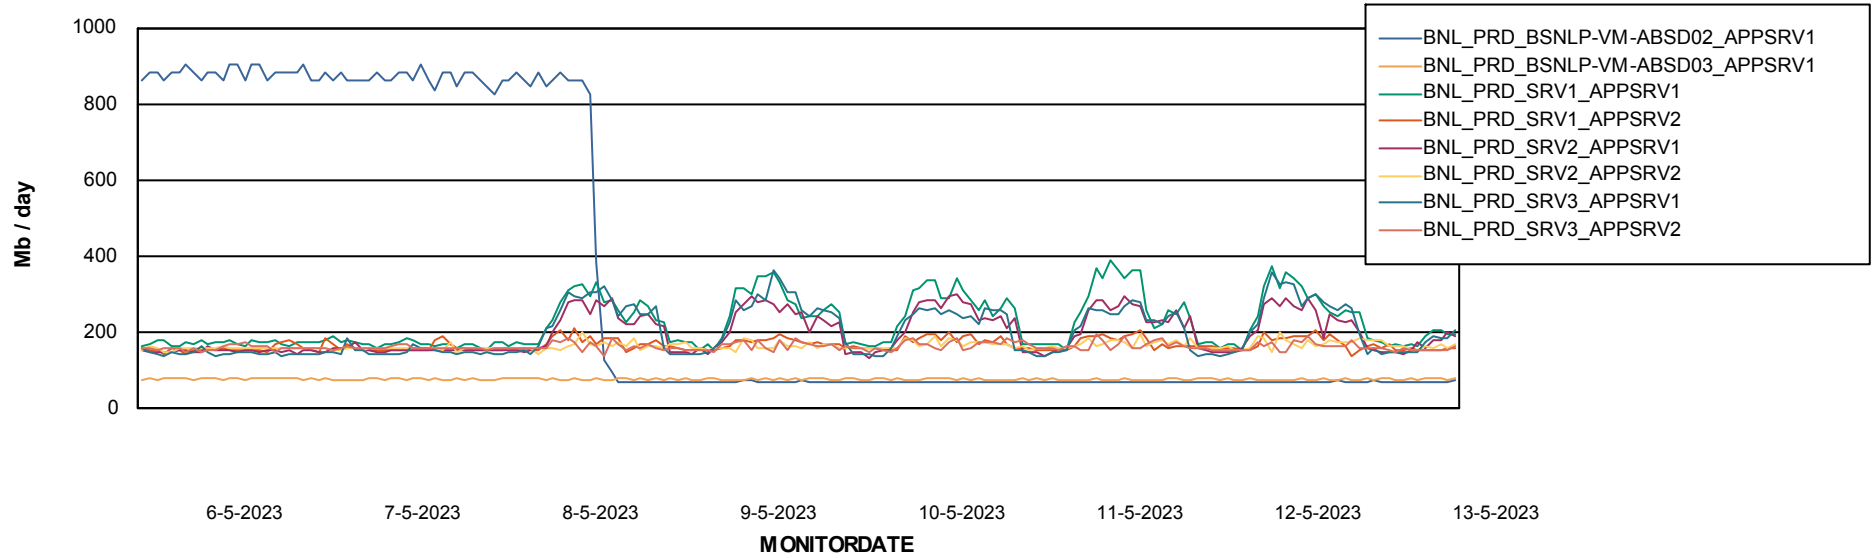

Database growth over last month

Weekly SLA Customer Report

Customer BNL_Production
 Database ID 83

Database Tablespace BNLDB_Production_New

Date	Tablespace Name	Filesize (Gb)	Usedsize (Gb)	Percentage free
13-5-2023	ABSDATA	105	63	40
	INDX	200	125	38
12-5-2023	ABSDATA	105	63	40
	INDX	200	125	38
11-5-2023	ABSDATA	105	63	40
	INDX	200	125	38
10-5-2023	ABSDATA	105	63	40
	INDX	200	125	38
9-5-2023	ABSDATA	105	63	40
	INDX	200	124	38
8-5-2023	ABSDATA	105	63	40
	INDX	200	124	38
7-5-2023	ABSDATA	105	63	40
	INDX	200	124	38

Standby Database Health BNL_Production

Recovery lag for last 7 days

Weekly SLA Customer Report

Customer BNL_Production
Database ID 83

ABSolute Application Server Services

Avg memory used per ABS Server Service