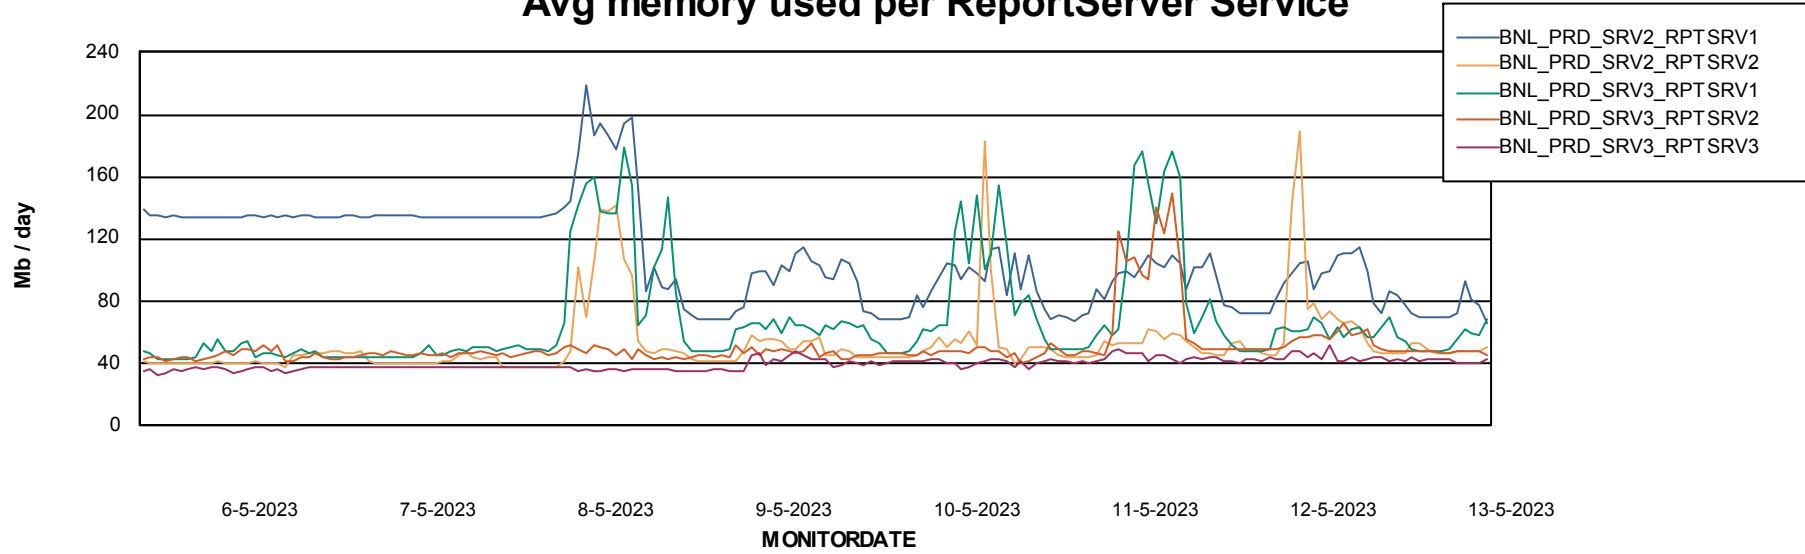

Avg users per day per ABS server

Weekly SLA Customer Report

Customer BNL_Production
Database ID 83

ABSolute Web Component Services

Avg memory used per ReportServer Service

Weekly SLA Customer Report

Customer BNL_Production
Database ID 83