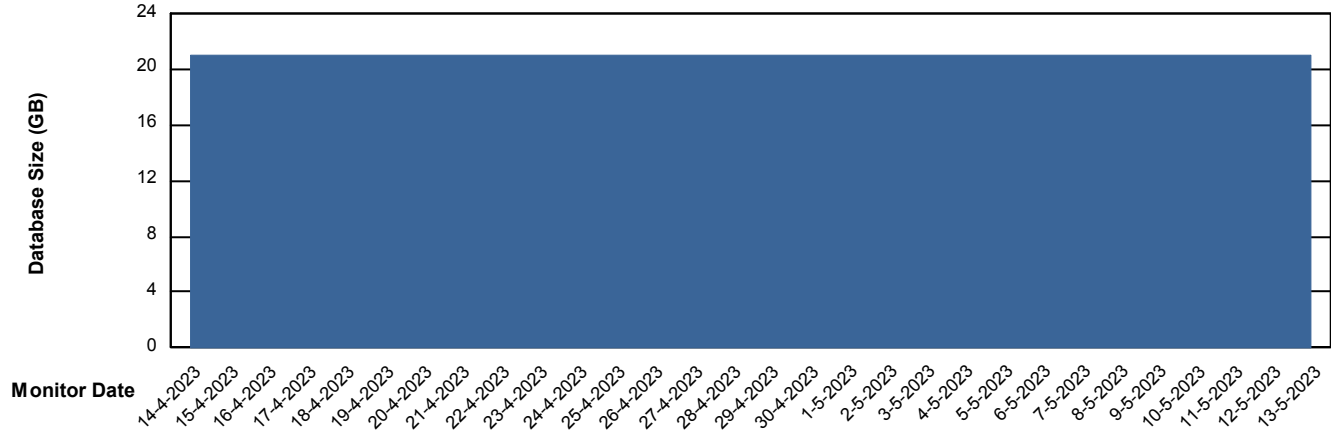

Weekly SLA Customer Report

Customer BNL_Production
Database ID 83

Database Performance BNL_EMCC

Weekly SLA Customer Report

Customer BNL_Production
Database ID 83

Database Performance BNLDB_Production_New

Weekly SLA Customer Report

Customer BNL_Production
Database ID 83

Database Performance BNLDB_Standby

Weekly SLA Customer Report

Customer BNL_Production
Database ID 83

DATABASE SIZE BNL_EMCC

Database growth over last month

DATABASE SIZE BNLDB_Production_New

Database growth over last month

Weekly SLA Customer Report

Customer BNL_Production
 Database ID 83

Database Tablespace BNLDB_Production_New

Date	Tablespace Name	Filesize (Gb)	Usedsize (Gb)	Percentage free
13-5-2023	ABSDATA	105	63	40
	INDX	200	125	38
12-5-2023	ABSDATA	105	63	40
	INDX	200	125	38
11-5-2023	ABSDATA	105	63	40
	INDX	200	125	38
10-5-2023	ABSDATA	105	63	40
	INDX	200	125	38
9-5-2023	ABSDATA	105	63	40
	INDX	200	124	38
8-5-2023	ABSDATA	105	63	40
	INDX	200	124	38
7-5-2023	ABSDATA	105	63	40
	INDX	200	124	38