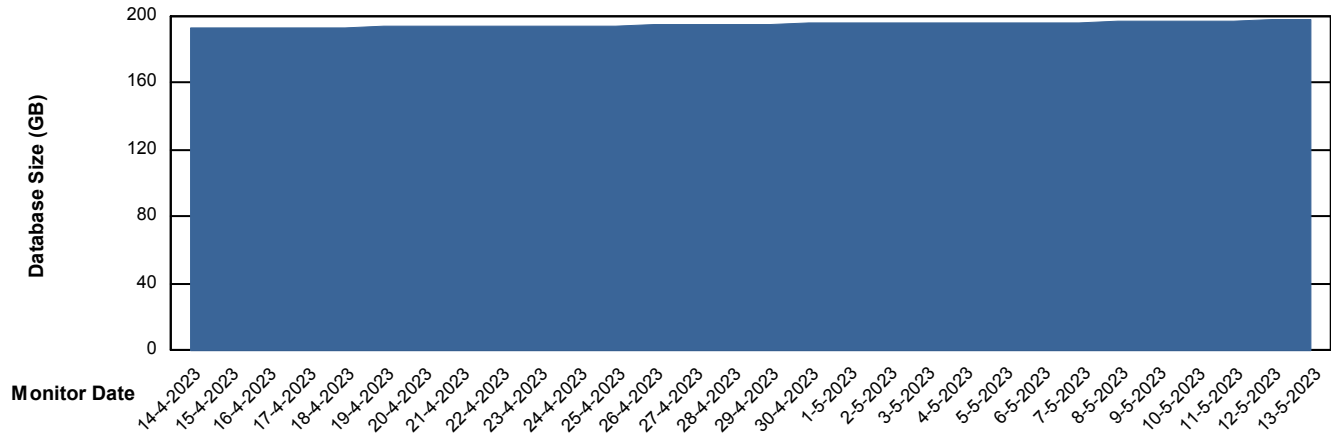

Weekly SLA Customer Report

Customer BNL_Production
Database ID 83

Database Performance BNL_EMCC

Weekly SLA Customer Report

Customer BNL_Production
Database ID 83

Database Performance BNLDB_Production_New

Weekly SLA Customer Report

Customer BNL_Production
Database ID 83

Database Performance BNLDB_Standby

Weekly SLA Customer Report

Customer BNL_Production
Database ID 83

DATABASE SIZE BNL_EMCC

Database growth over last month

DATABASE SIZE BNLDB_Production_New

Database growth over last month

Weekly SLA Customer Report

Customer BNL_Production
 Database ID 83

Database Tablespace BNLDB_Production_New

Date	Tablespace Name	Filesize (Gb)	Usedsize (Gb)	Percentage free
13-5-2023	ABSDATA	105	63	40
	INDX	200	125	38
12-5-2023	ABSDATA	105	63	40
	INDX	200	125	38
11-5-2023	ABSDATA	105	63	40
	INDX	200	125	38
10-5-2023	ABSDATA	105	63	40
	INDX	200	125	38
9-5-2023	ABSDATA	105	63	40
	INDX	200	124	38
8-5-2023	ABSDATA	105	63	40
	INDX	200	124	38
7-5-2023	ABSDATA	105	63	40
	INDX	200	124	38