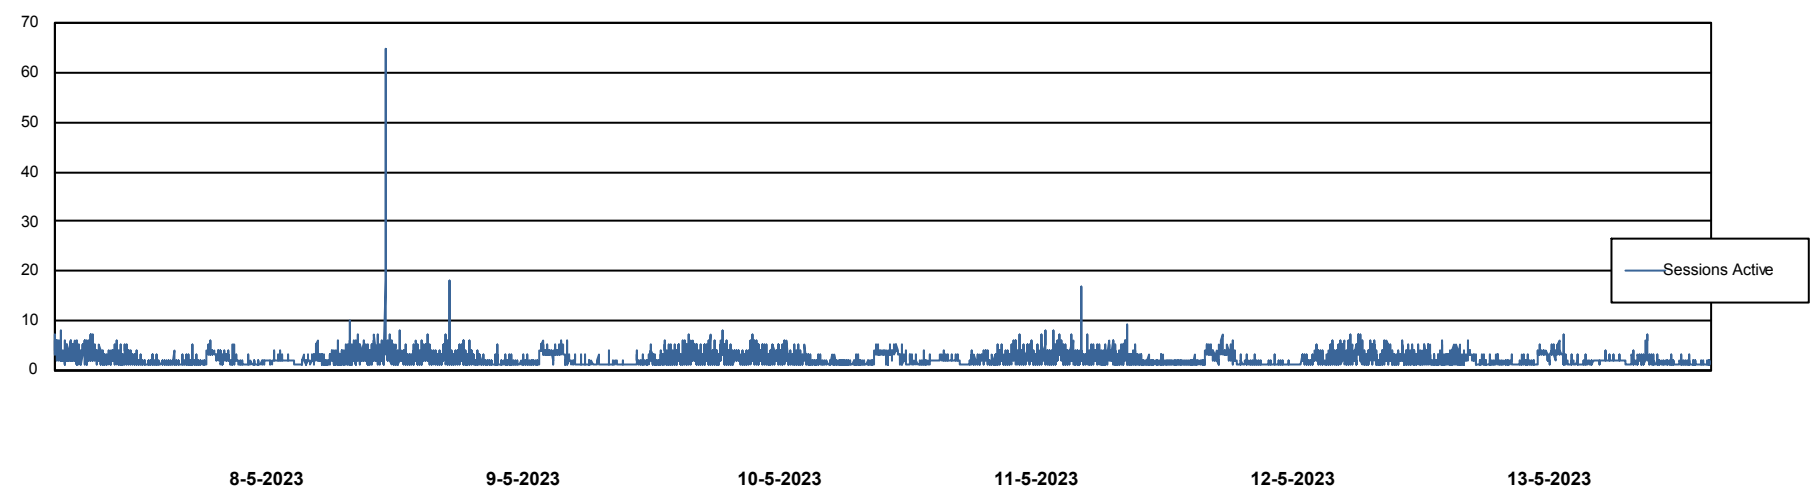

Weekly SLA Customer Report

Customer BNL_Production
Database ID 83

Database Performance BNL_EMCC

Weekly SLA Customer Report

Customer BNL_Production
Database ID 83

Database Performance BNLDB_Production_New

Weekly SLA Customer Report