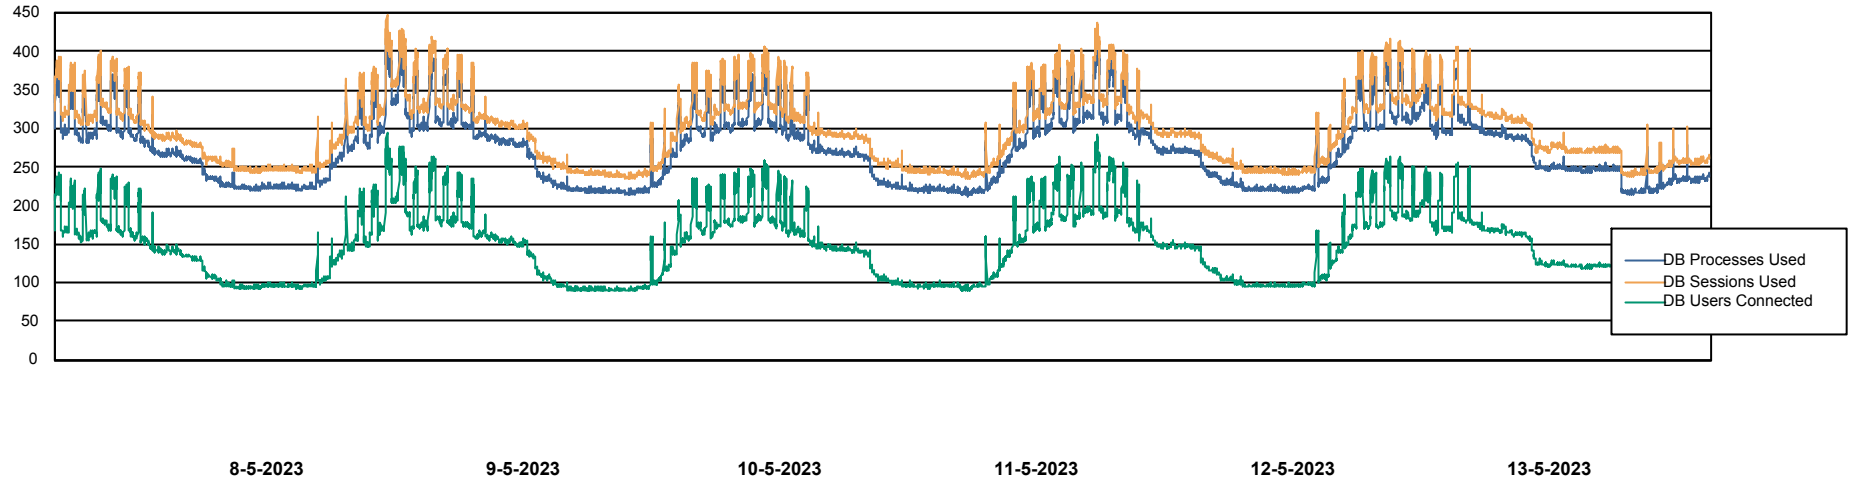

Weekly SLA Customer Report

Customer BNL_Production
Database ID 83

Database Performance BNL_EMCC

Weekly SLA Customer Report

Customer BNL_Production
Database ID 83

Database Performance BNLDB_Production_New

Weekly SLA Customer Report

Customer BNL_Production
Database ID 83

Database Performance BNLDB_Standby

Weekly SLA Customer Report

Customer BNL_Production
Database ID 83

DATABASE SIZE BNL_EMCC

Database growth over last month

DATABASE SIZE BNLDB_Production_New