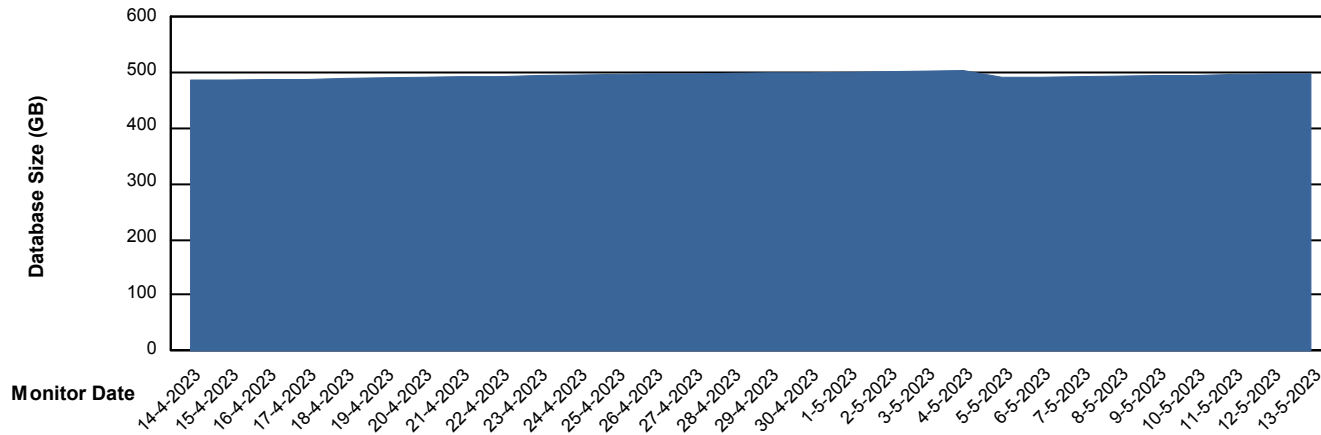

DATABASE SIZE BGG_PRD_DEDC-DB07_DB_Production

Database growth over last month