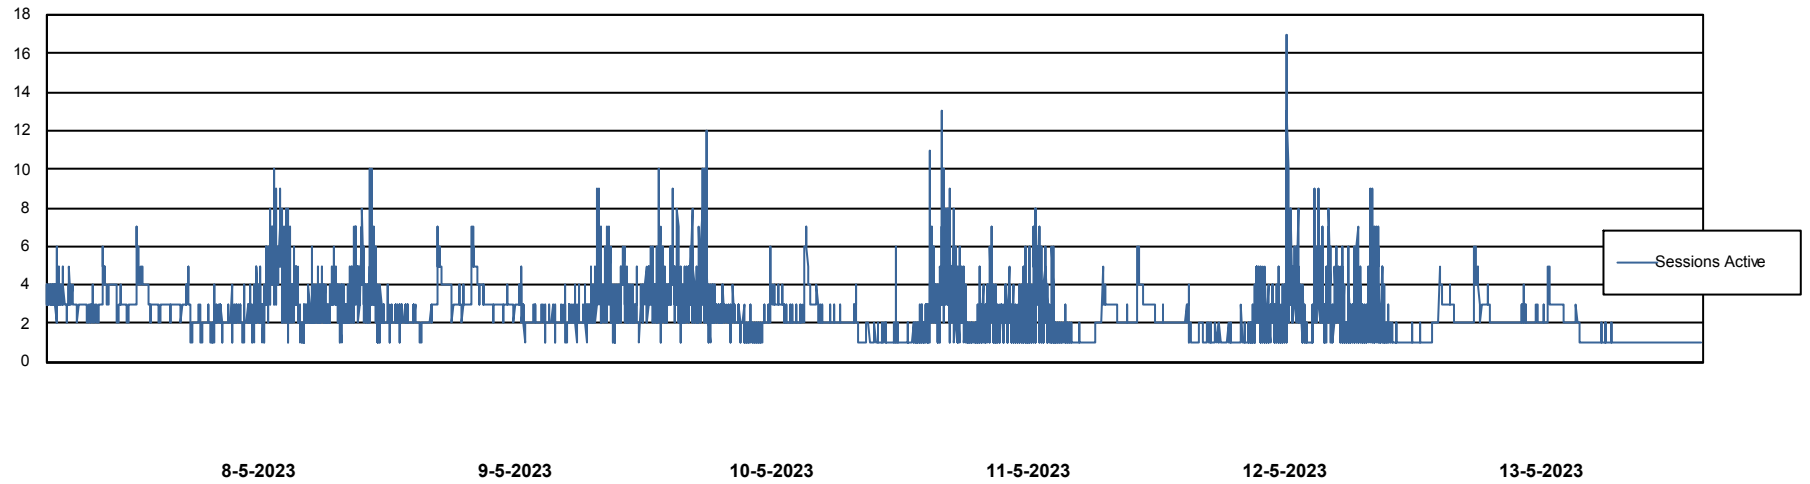

Weekly SLA Customer Report

Customer AUJ Production
Database ID 41

Database Performance AUJ Prod. BI DB (PABSBI1 server)

Weekly SLA Customer Report

Customer AUJ Production
Database ID 41

Database Performance AUJ_DB1_Primary