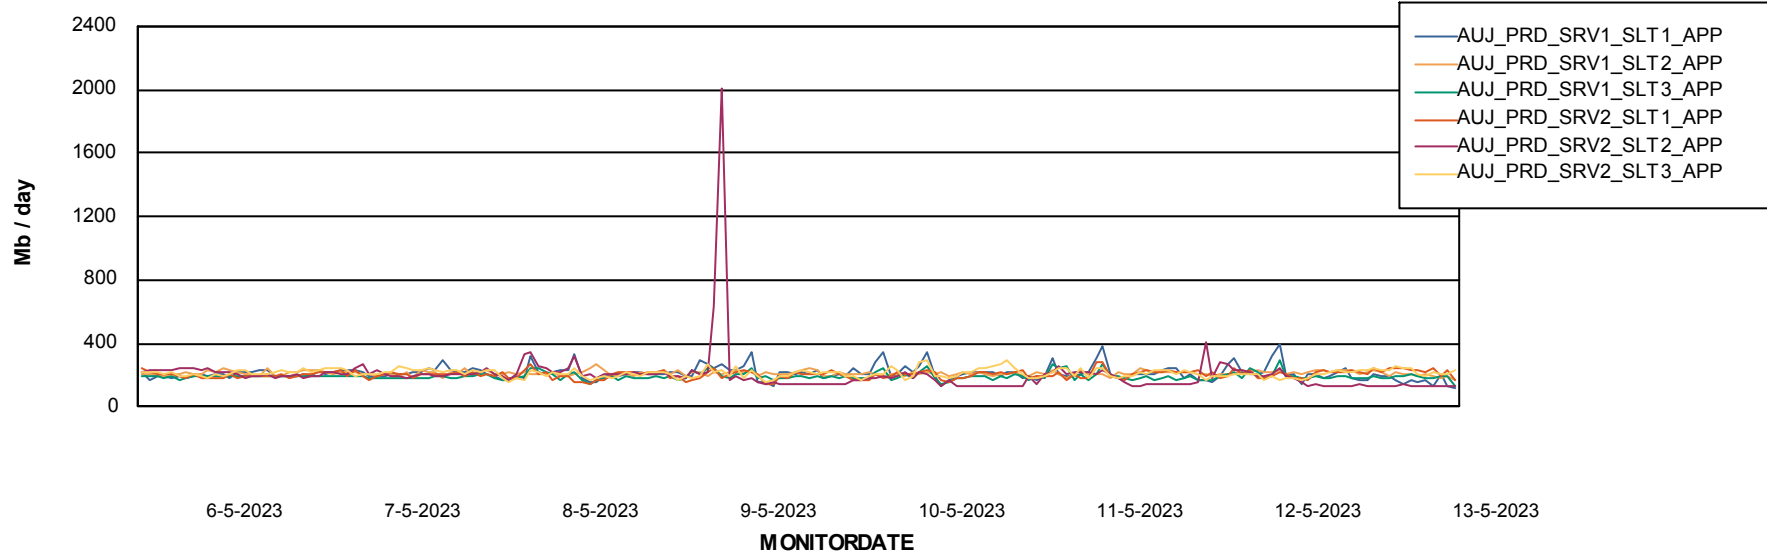

ABSSolute Application Server Services

Avg memory used per ABS Server Service