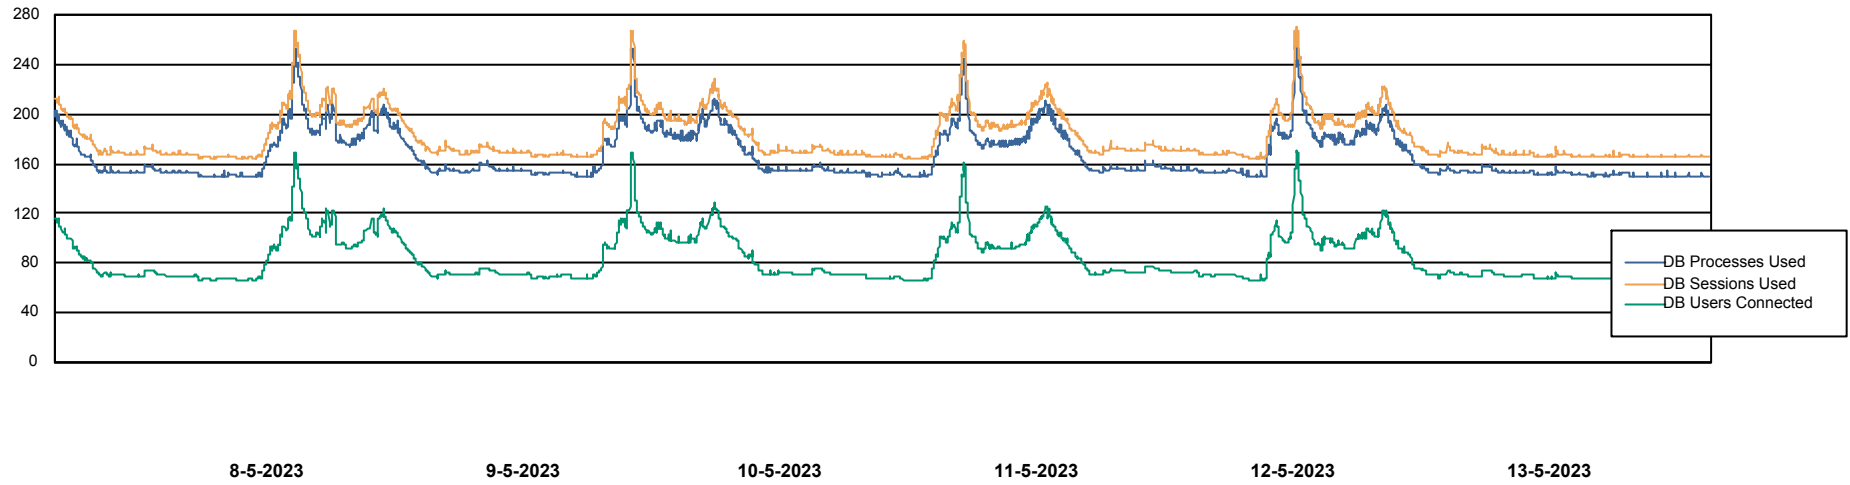

Weekly SLA Customer Report

Customer AUJ Production
Database ID 41

Database Performance AUJ Prod. BI DB (PABSBI1 server)

Weekly SLA Customer Report

Customer AUJ Production
Database ID 41

Database Performance AUJ_DB1_Primary