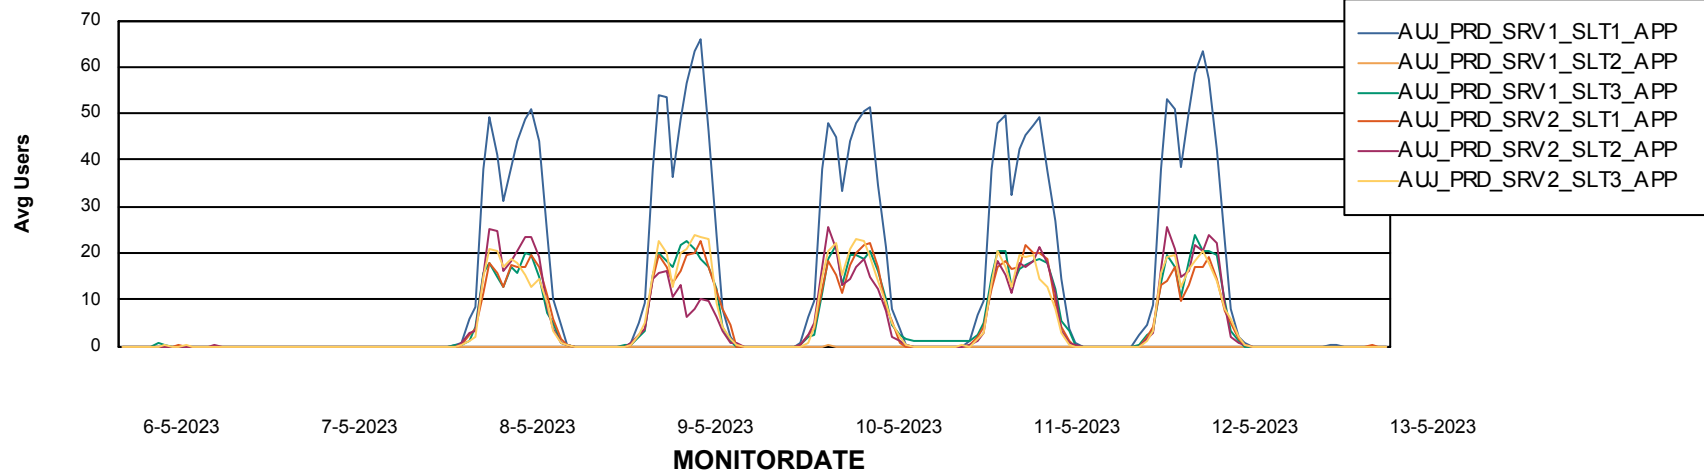

Weekly SLA Customer Report

Customer AUJ Production
Database ID 41

ABSSolute Application Server Services

Avg memory used per ABS Server Service

Avg users per day per ABS server

Weekly SLA Customer Report

Customer AUJ Production
Database ID 41