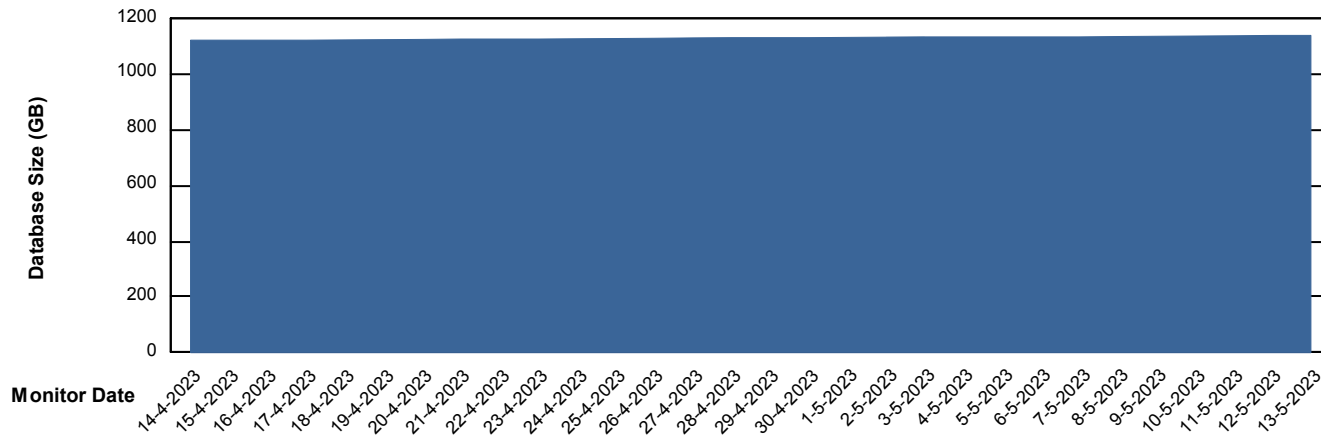

Weekly SLA Customer Report

Customer AUJ Production
Database ID 41

DATABASE SIZE AUJ Prod. BI DB (PABSBI1 server)

Database growth over last month

DATABASE SIZE AUJ_DB1_Primary

Database growth over last month