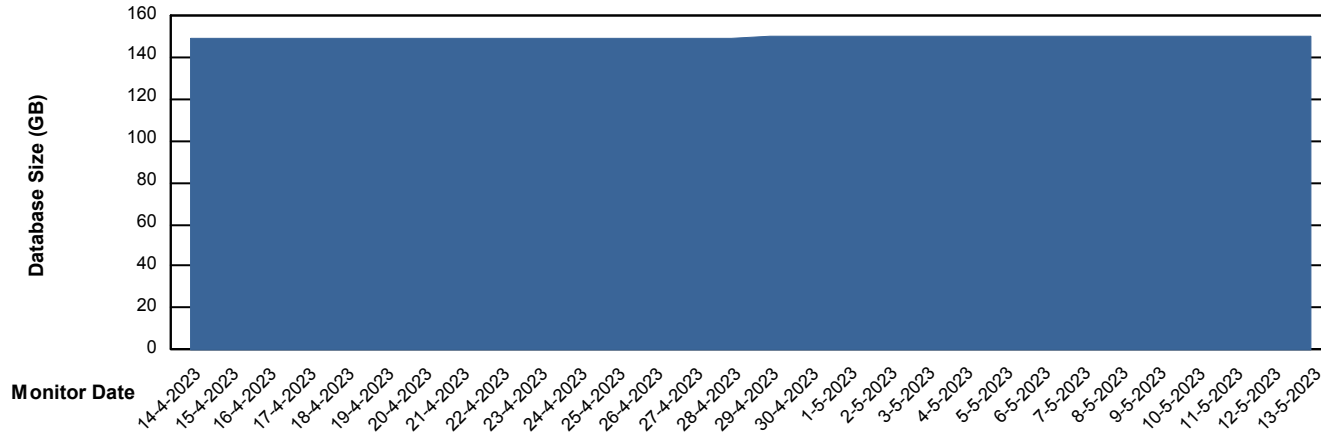

DATABASE SIZE AUJ Prod. BI DB (PABSBI1 server)

Database growth over last month