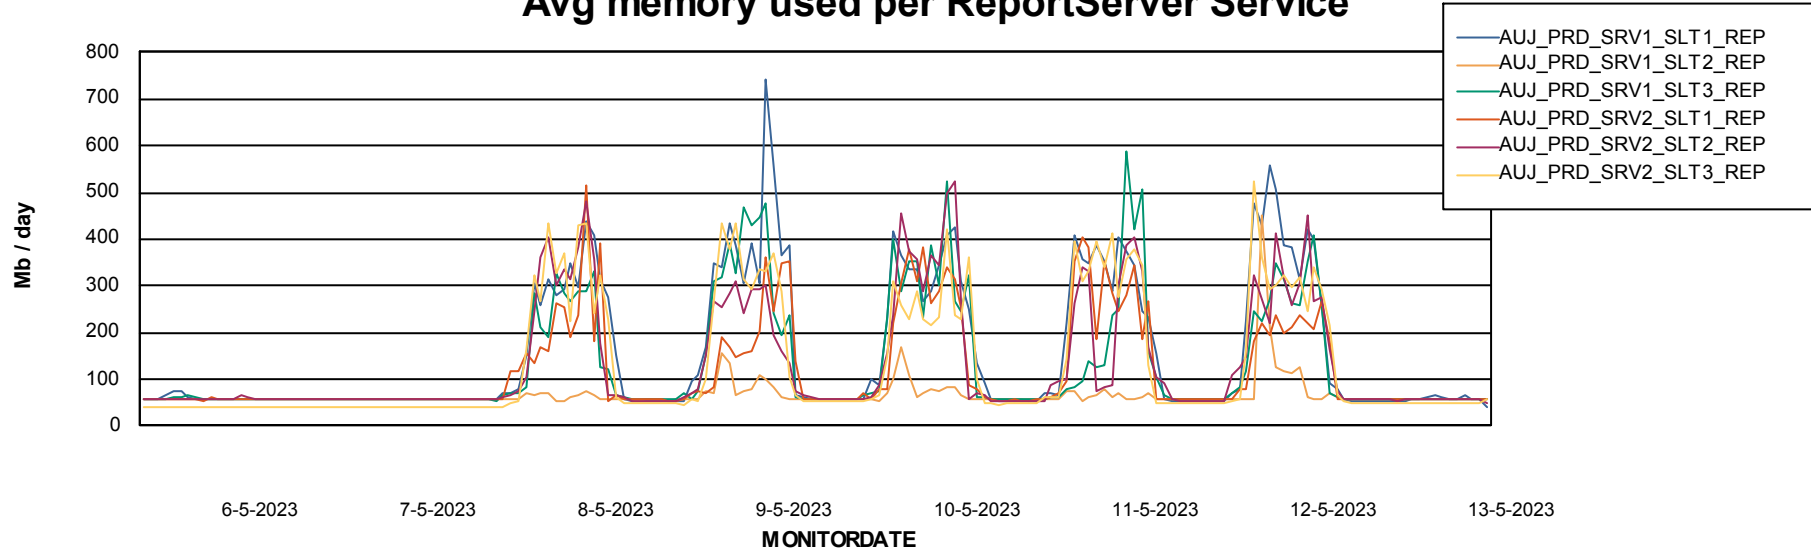

ABSSolute Application ReportServer Services

Avg memory used per ReportServer Service