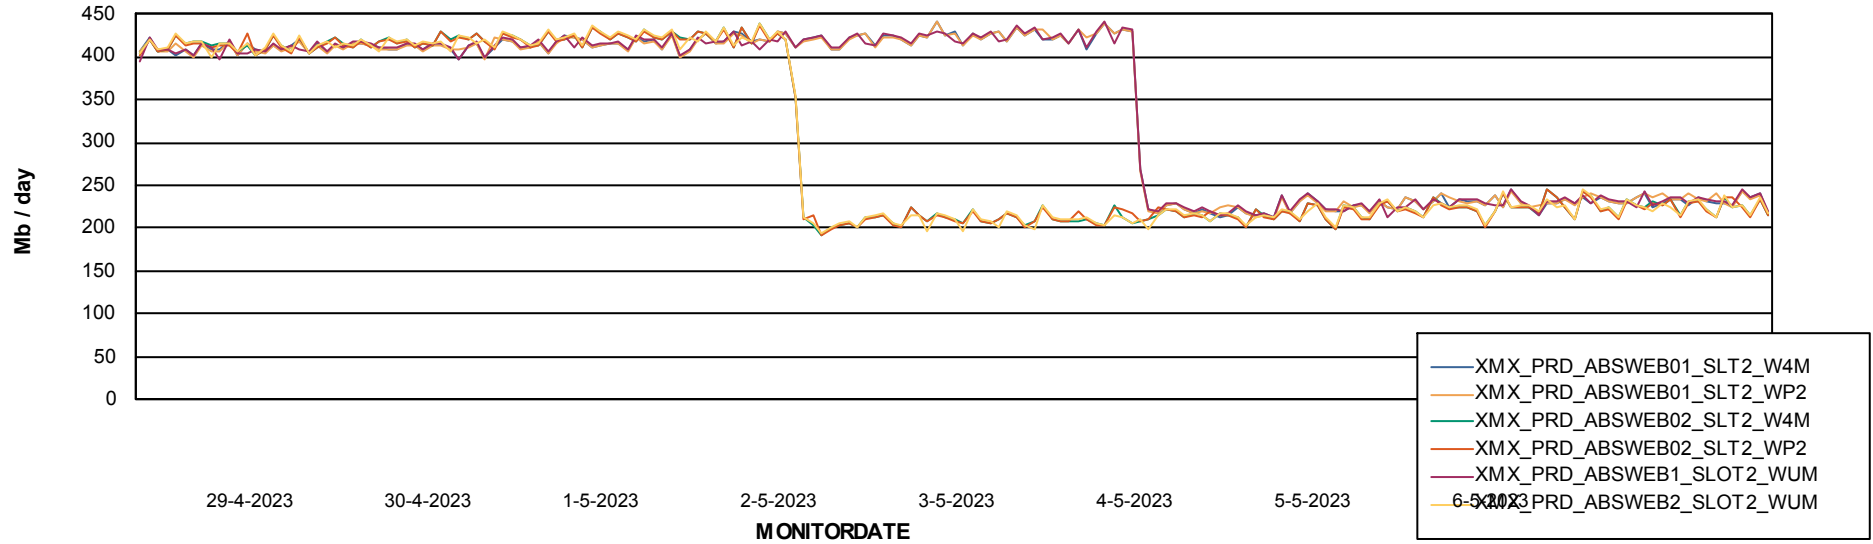

Avg memory used per ReportServer Service

Weekly SLA Customer Report

Customer XMX Production (24/7)
Database ID 146

ABSSolute Web Component Services

Avg memory used per ABS Web component

Weekly SLA Customer Report