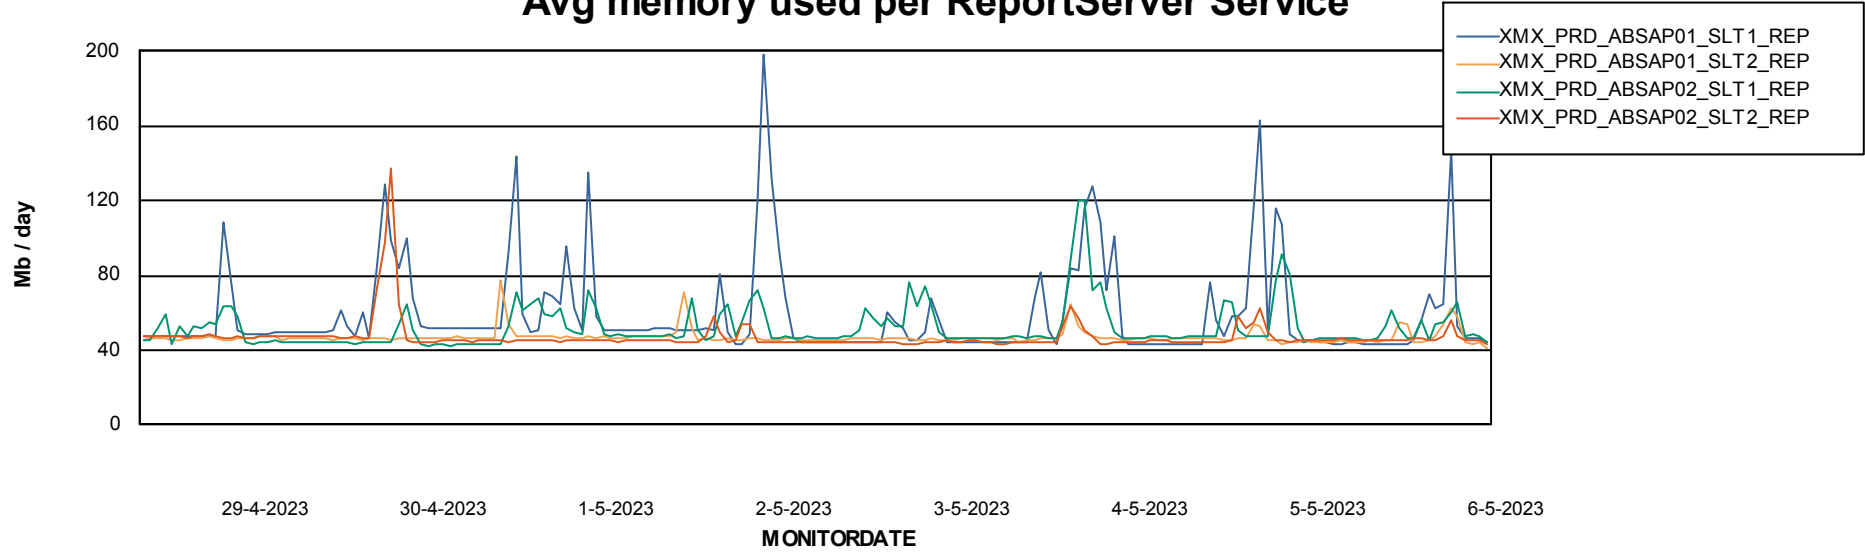

Weekly SLA Customer Report

Customer XMX Production (24/7)
Database ID 146

Standby Database Health XMX Production (24/7)

Recovery lag for last 7 days

Weekly SLA Customer Report

Customer XMX Production (24/7)
Database ID 146

ABSSolute Application Server Services

Avg memory used per ABS Server Service

Avg users per day per ABS server

Weekly SLA Customer Report

Customer XMX Production (24/7)
Database ID 146

ABSSolute Application ReportServer Services

Avg memory used per ReportServer Service

Weekly SLA Customer Report

Customer XMX Production (24/7)
Database ID 146

ABSSolute Web Component Services

Avg memory used per ABS Web component

Weekly SLA Customer Report