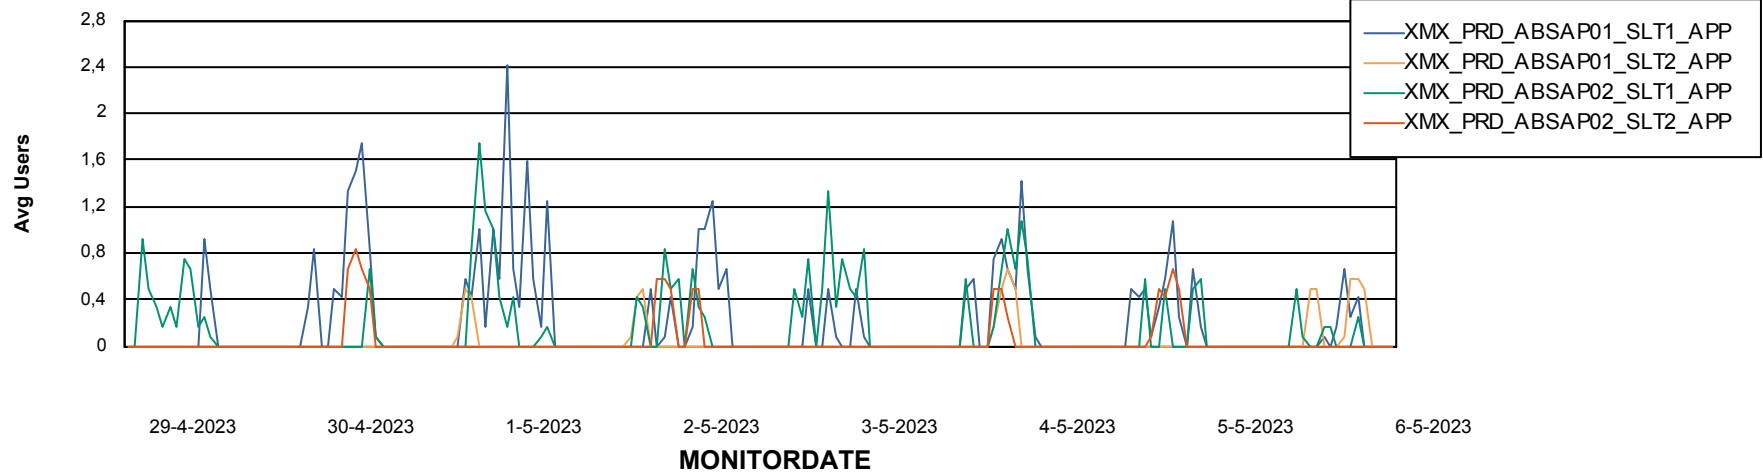

Weekly SLA Customer Report

Customer XMX Production (24/7)
Database ID 146

Standby Database Health XMX Production (24/7)

Recovery lag for last 7 days

Weekly SLA Customer Report

Customer XMX Production (24/7)
Database ID 146

ABSSolute Application Server Services

Avg memory used per ABS Server Service

Avg users per day per ABS server

Weekly SLA Customer Report

Customer XMX Production (24/7)
Database ID 146

ABSSolute Application ReportServer Services