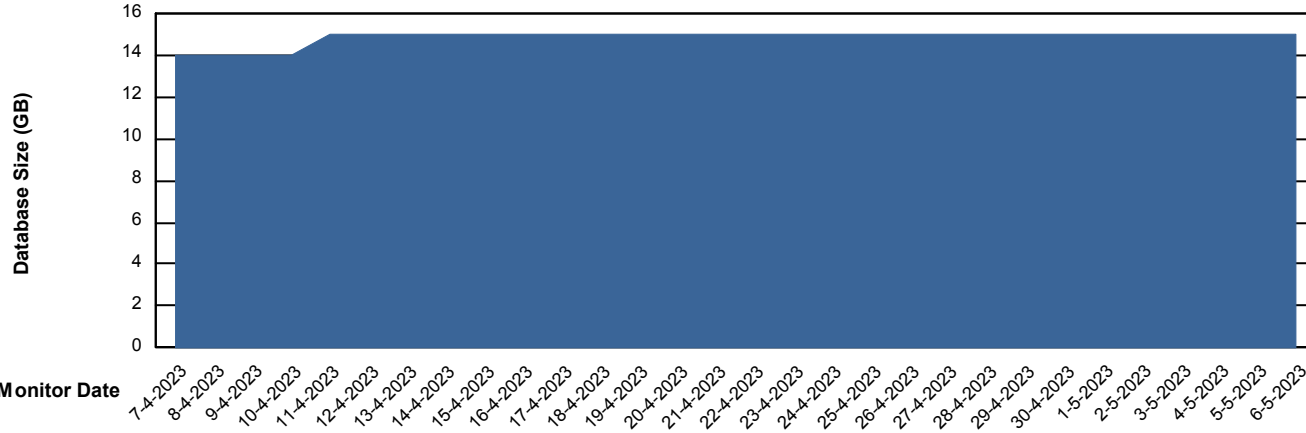

Weekly SLA Customer Report

Customer XMX Production (24/7)
Database ID 146

Database Performance XMX_PROD_ABSDB01_PRDB

Weekly SLA Customer Report

Customer XMX Production (24/7)
Database ID 146

Database Performance XMX_PROD_ABSDB02_SBDB

DB Processes Max 0
DB Processes Max 4
DB Processes Max 1,000

Weekly SLA Customer Report

Customer XMX Production (24/7)
 Database ID 146

DATABASE SIZE XMX_PROD_ABSDB01_PRDB

Database growth over last month

Database Tablespace XMX_PROD_ABSDB01_PRDB