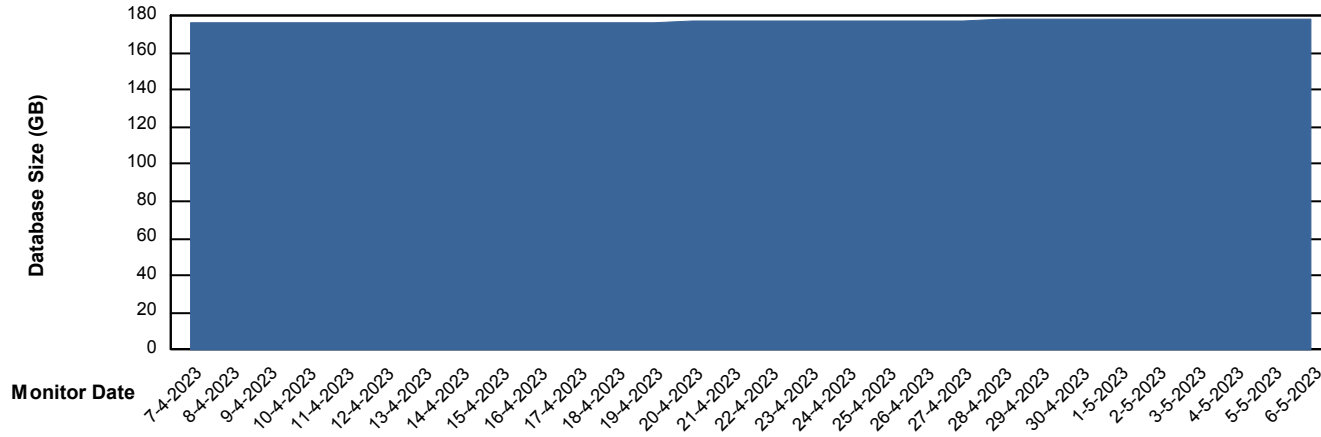

Customer VOS_Production
Database ID 143

Database Performance VOSDB_Standby

DB Processes Max 1,000

Weekly SLA Customer Report

Customer VOS_Production
Database ID 143

DATABASE SIZE VOSDB_BI

Database growth over last month