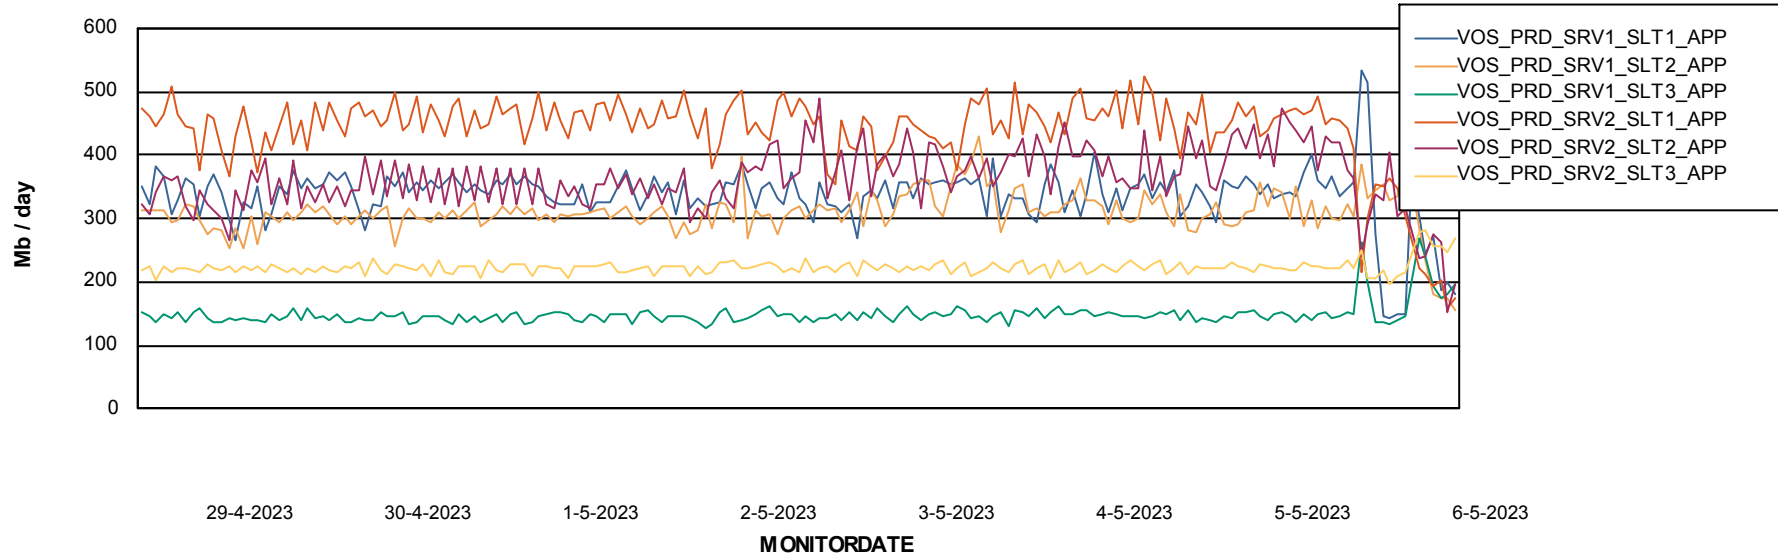

ABSSolute Application Server Services

Avg memory used per ABS Server Service