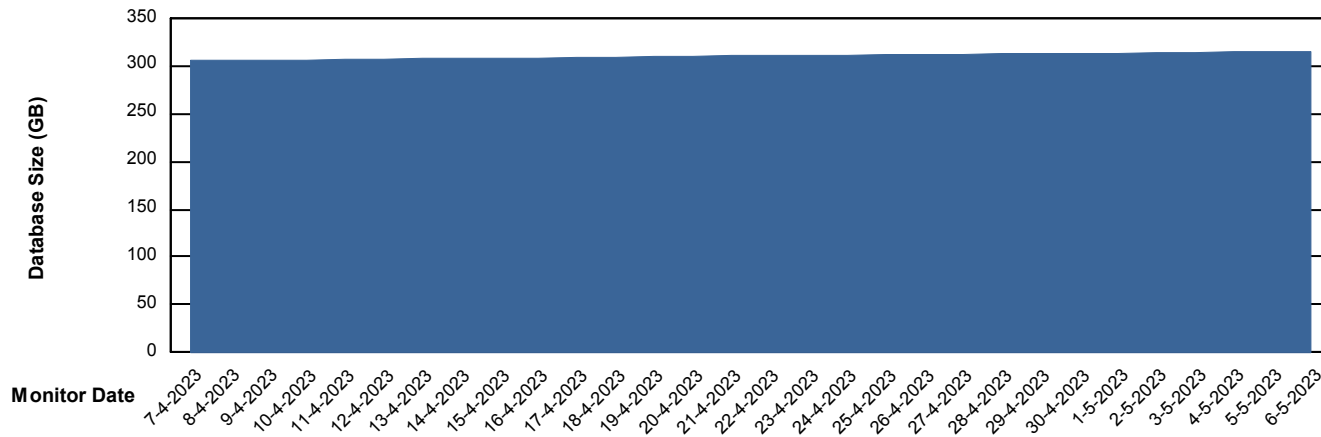

DATABASE SIZE VOSDB_Production

Database growth over last month