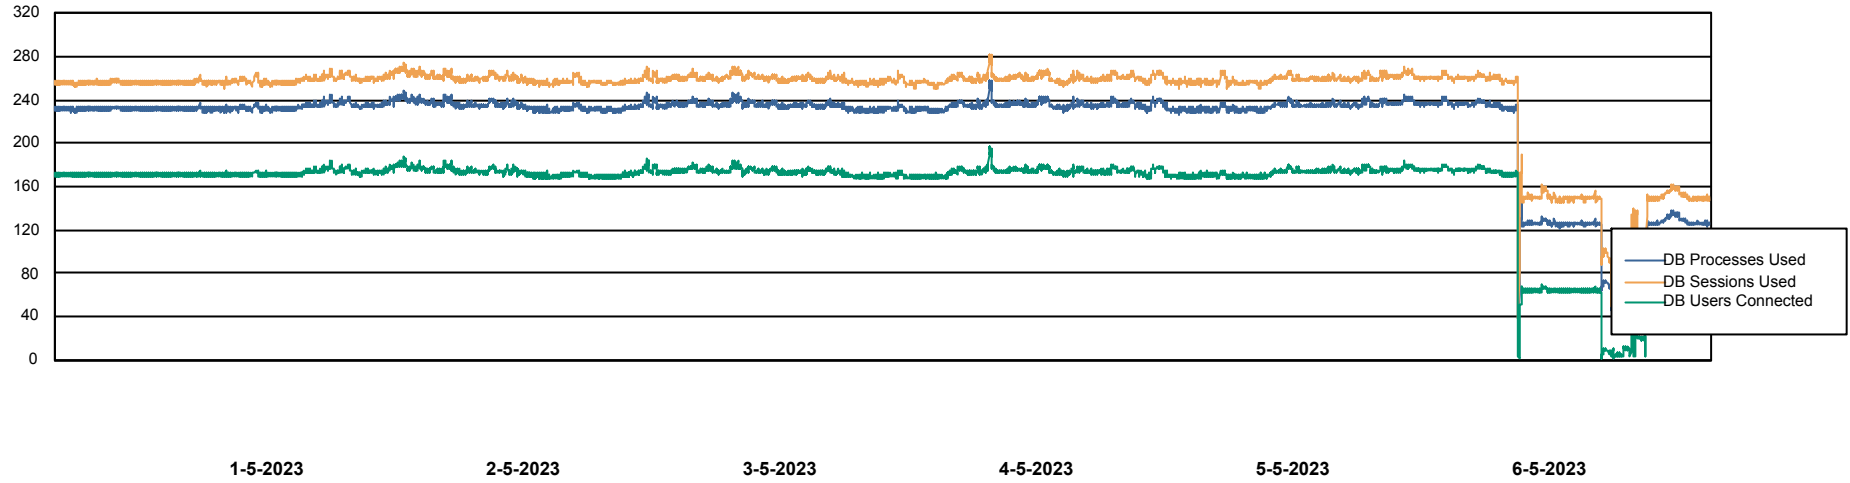

Weekly SLA Customer Report

Customer VOS_Production
Database ID 143

Database Performance VOSDB_BI

Weekly SLA Customer Report

Customer VOS_Production
Database ID 143

Database Performance VOSDB_Production

Weekly SLA Customer Report