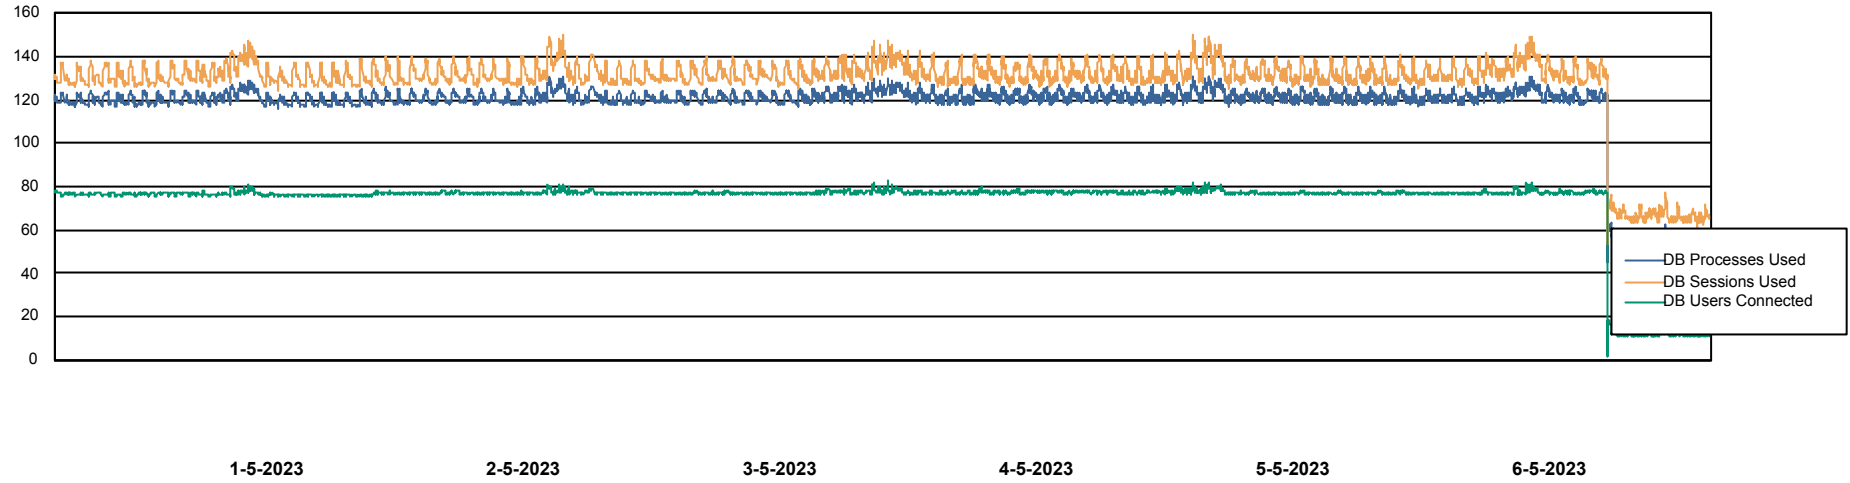

Database Performance VOSDB_BI