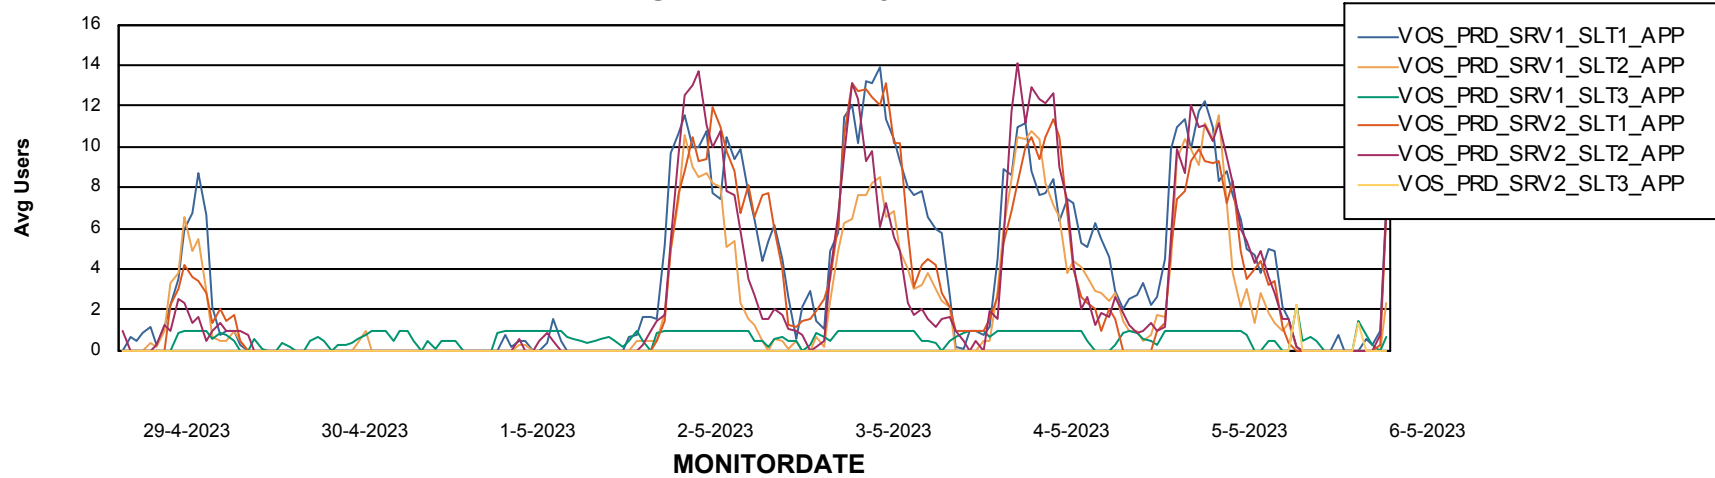

Avg users per day per ABS server