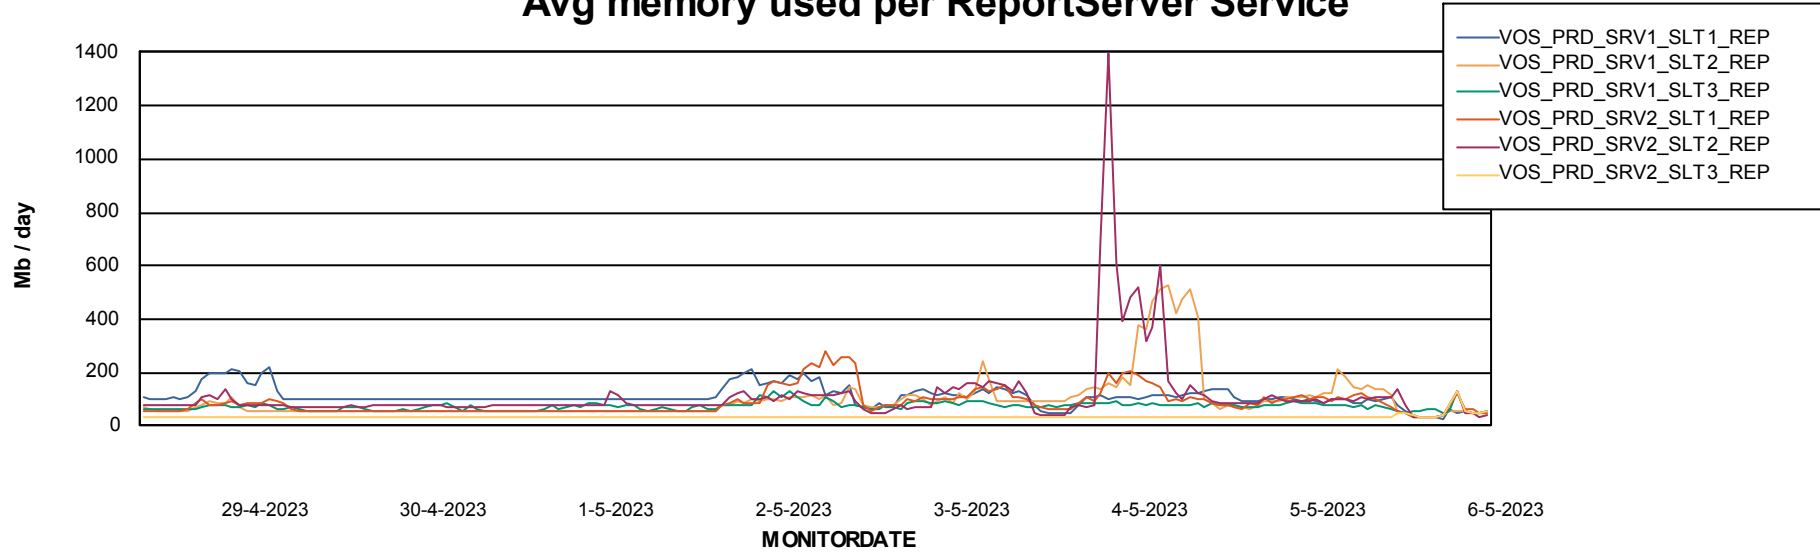

Avg memory used per ABS Server Service

Avg users per day per ABS server

Weekly SLA Customer Report

Customer VOS_Production
Database ID 143

ABSSolute Application ReportServer Services

Avg memory used per ReportServer Service