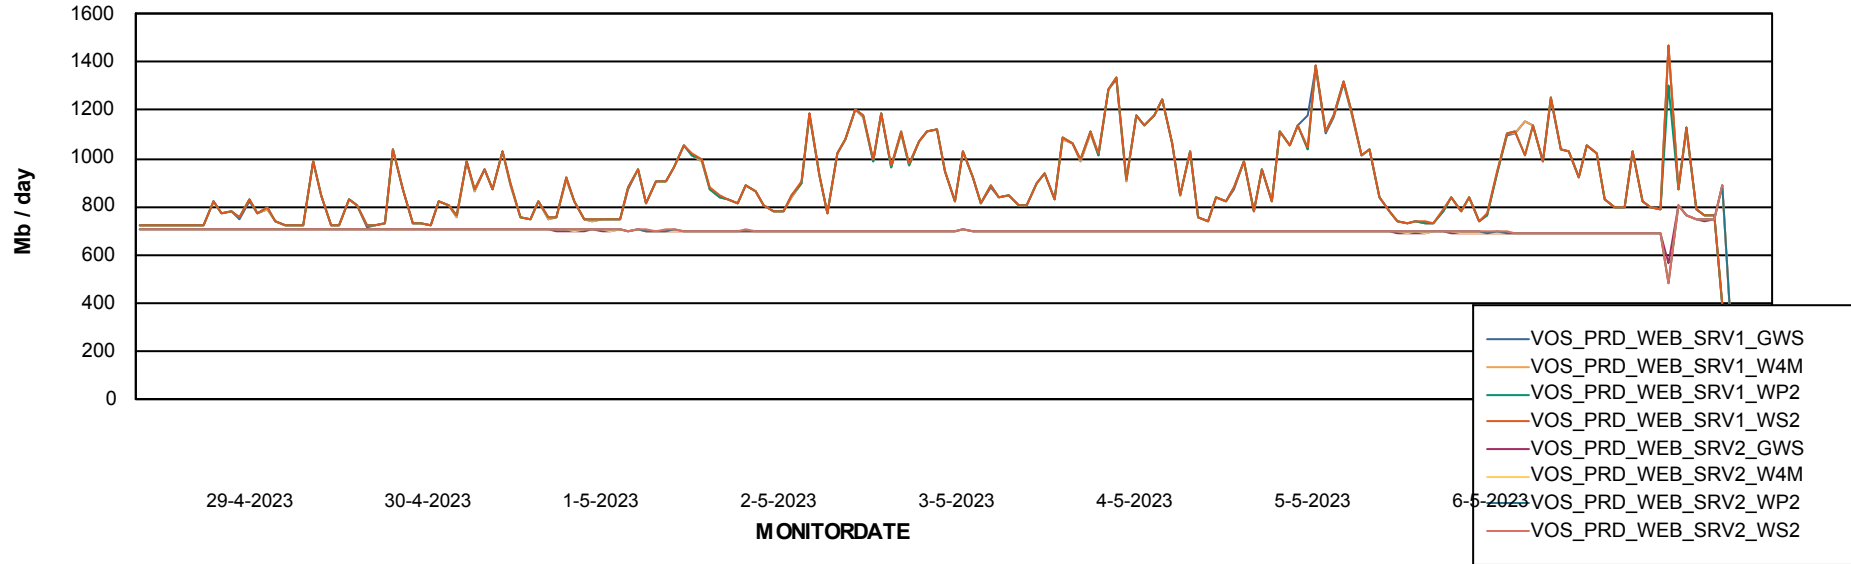

ABSSolute Web Component Services

Avg memory used per ABS Web component