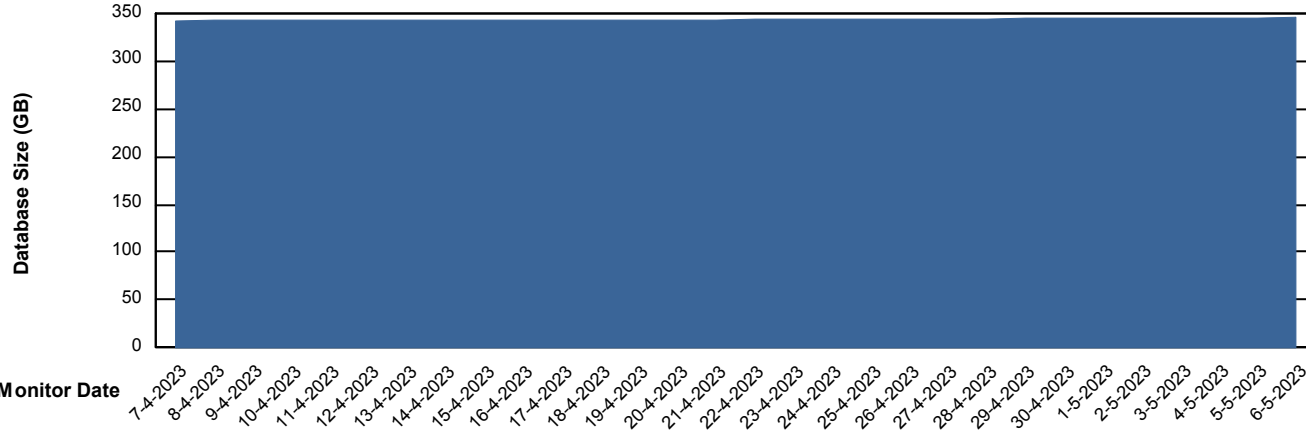

Weekly SLA Customer Report

Customer VEN_Production
Database ID 35

Database Performance VENDB_Production

Weekly SLA Customer Report

Customer VEN_Production
Database ID 35

Database Performance VENDB_Standby

DB Processes Max 300

Weekly SLA Customer Report

Customer VEN_Production
 Database ID 35

DATABASE SIZE VENDB_Production

Database growth over last month

Database Tablespace VENDB_Production

Date	Tablespace Name	Filesize (Gb)	Usedsize (Gb)	Percentage free
6-5-2023	ABSDATA	212	176	17
	INDX	193	160	17
5-5-2023	ABSDATA	212	176	17
	INDX	193	160	17
4-5-2023	ABSDATA	212	176	17
	INDX	193	160	17
3-5-2023	ABSDATA	212	176	17
	INDX	193	160	17
2-5-2023	ABSDATA	212	176	17
	INDX	193	160	17
1-5-2023	ABSDATA	212	176	17
	INDX	193	160	17
30-4-2023	ABSDATA	212	176	17
	INDX	193	160	17