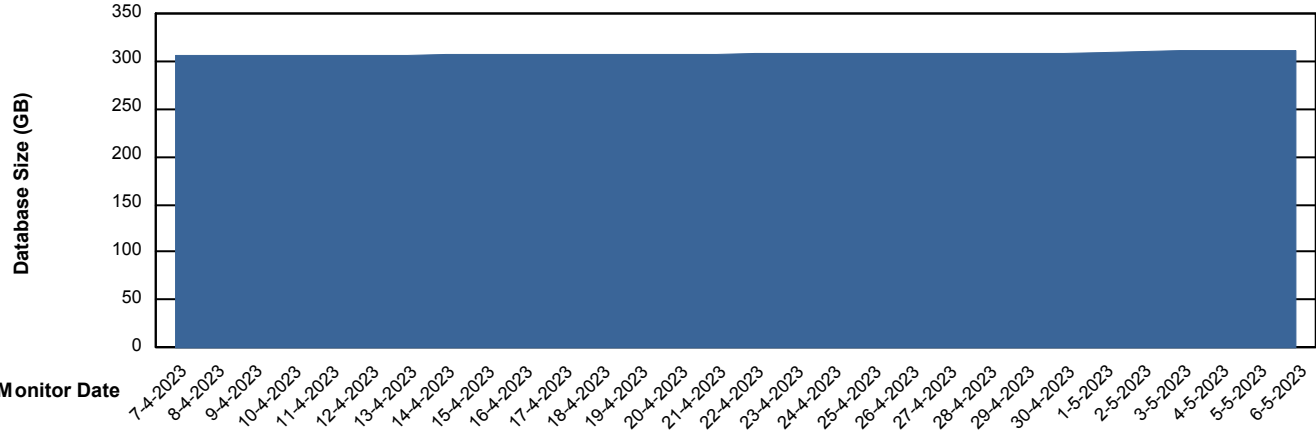

DATABASE SIZE STKDB_Production

Database growth over last month