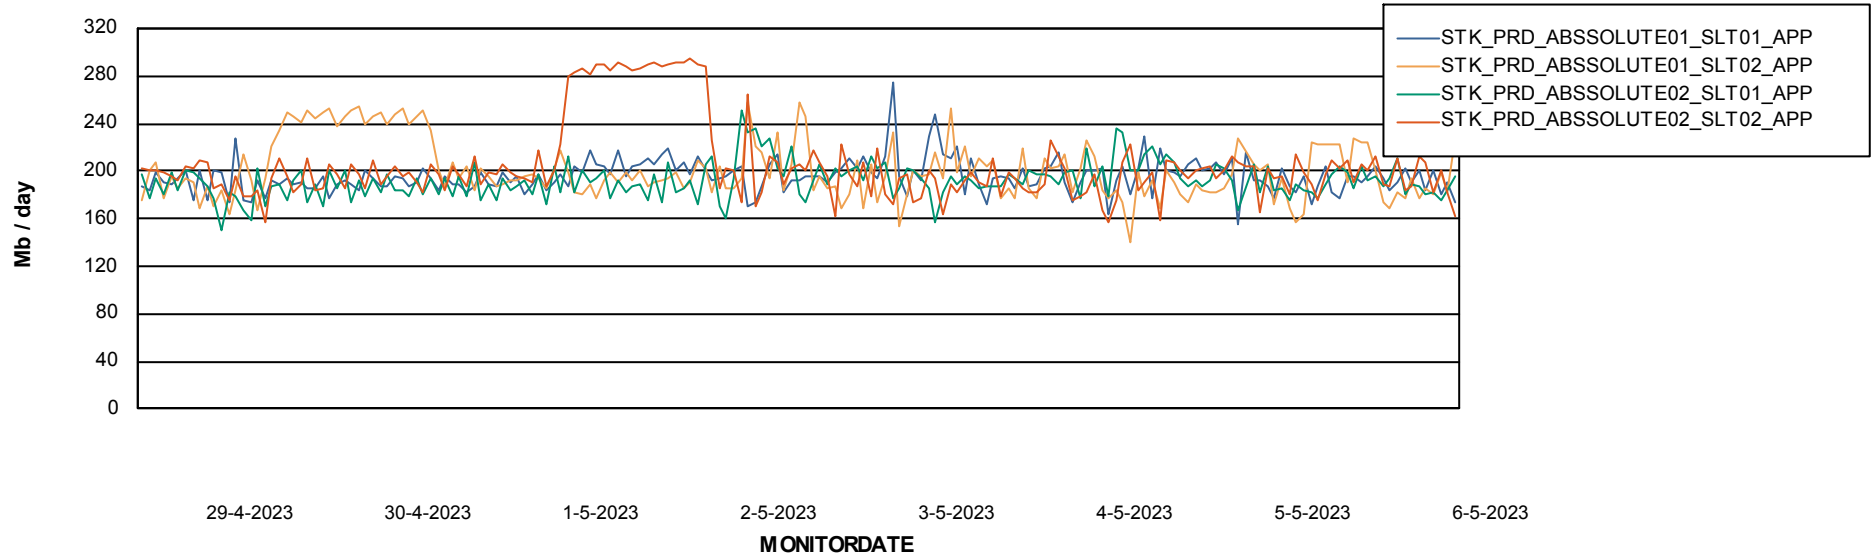

ABSSolute Application Server Services

Avg memory used per ABS Server Service