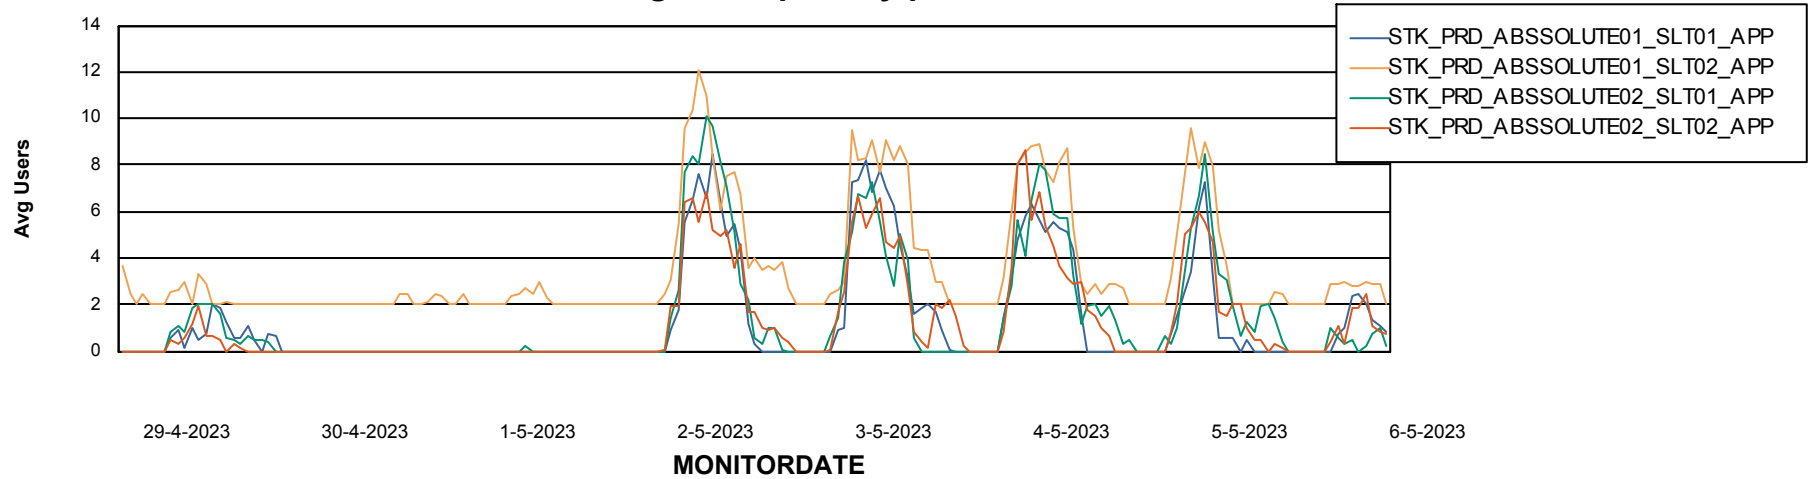

Avg users per day per ABS server