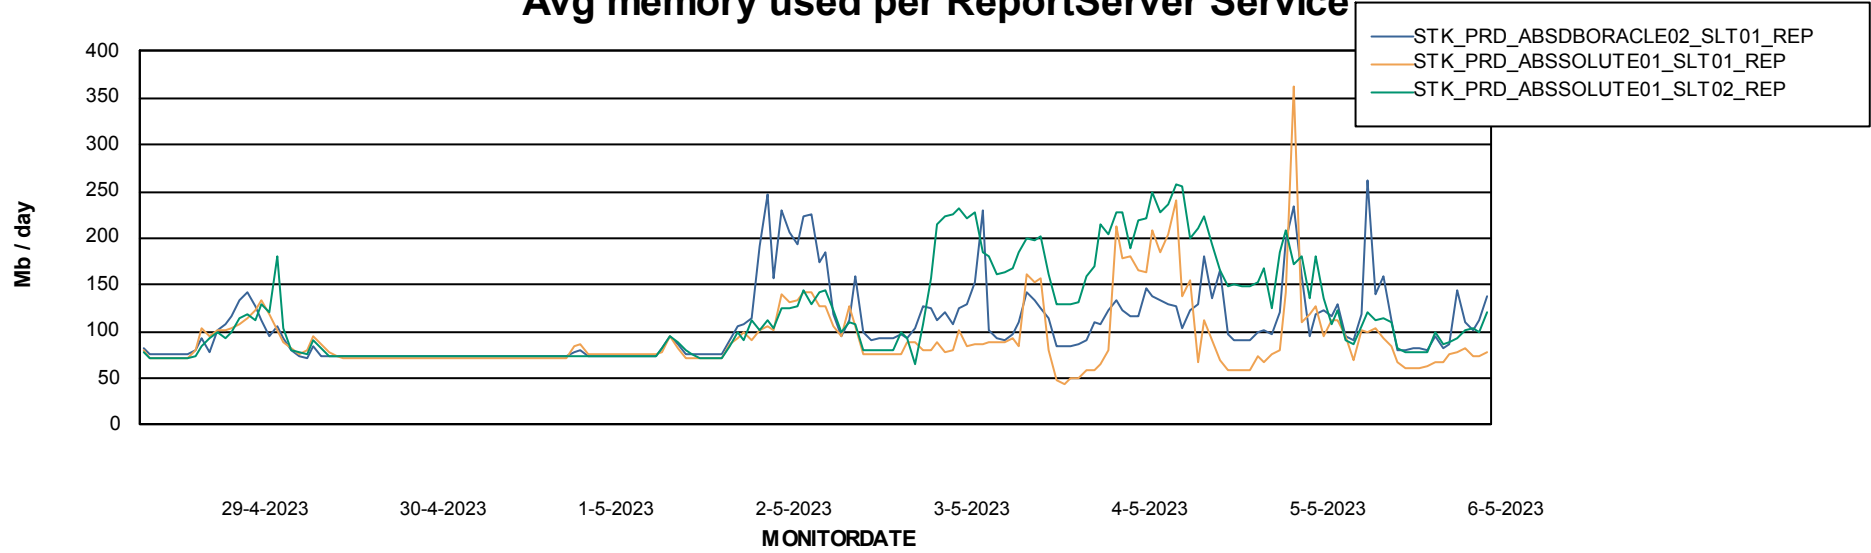

Avg memory used per ABS Server Service

Avg users per day per ABS server

Weekly SLA Customer Report

Customer STK_Production
Database ID 82

ABSSolute Application ReportServer Services

Avg memory used per ReportServer Service