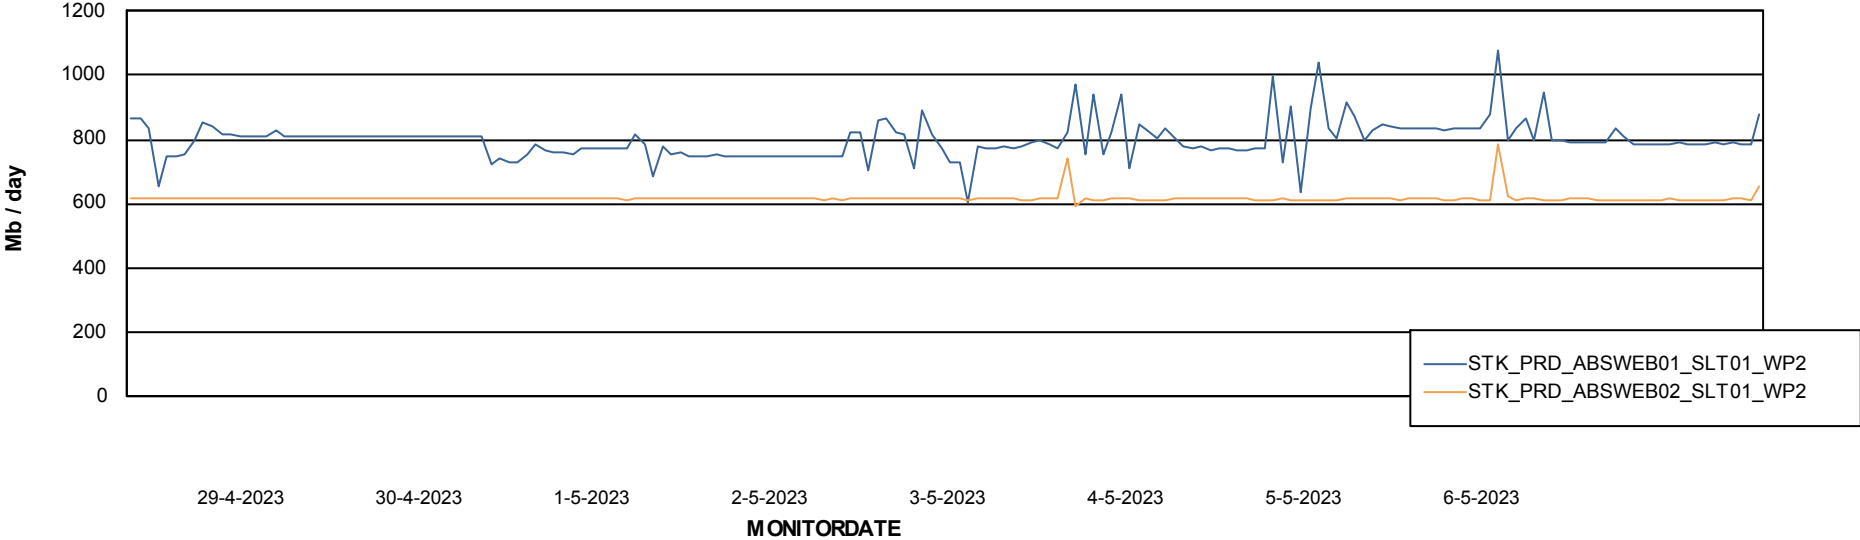

ABSSolute Web Component Services

Avg memory used per ABS Web component