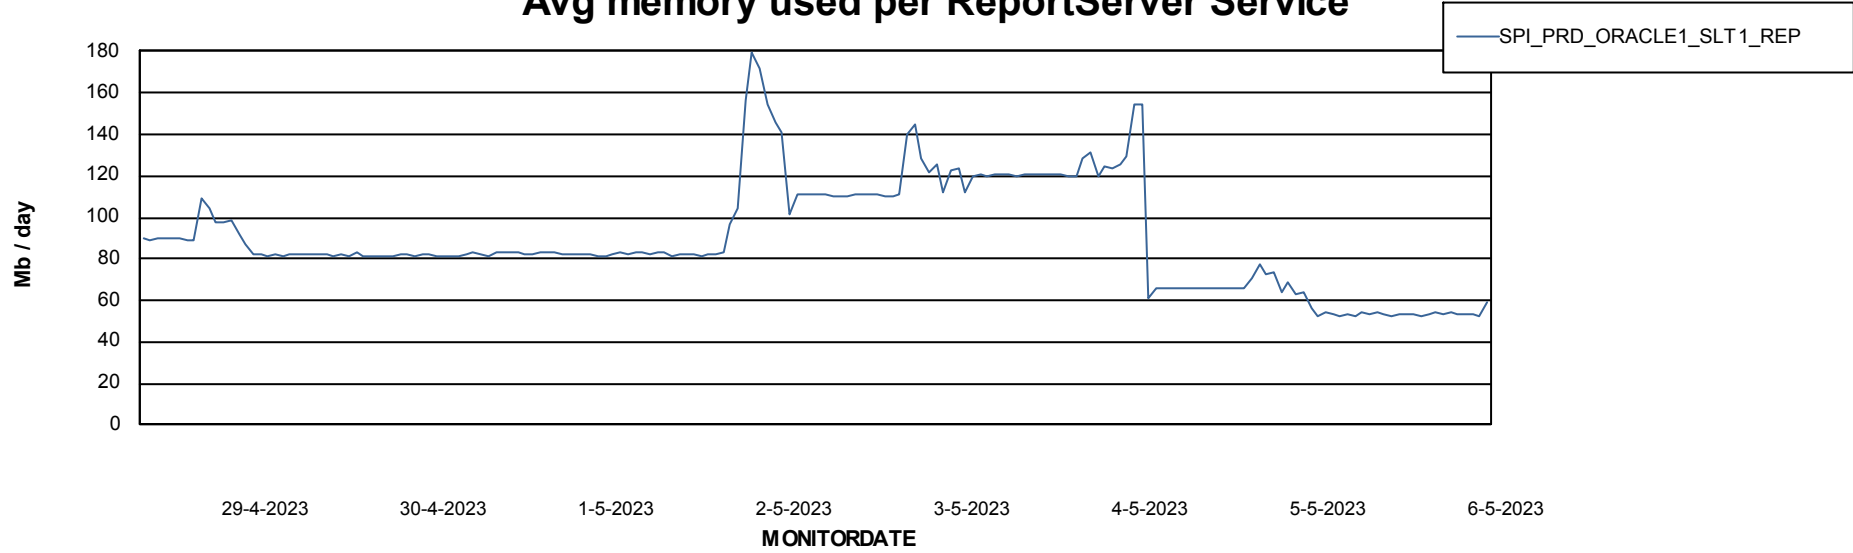

ABSSolute Application ReportServer Services

Avg memory used per ReportServer Service