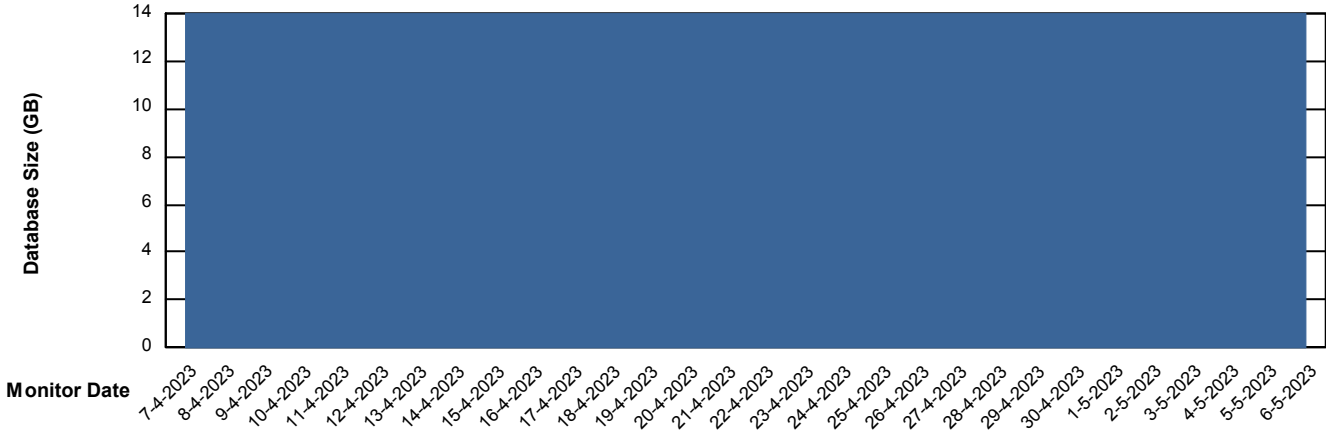

DB Processes Max 500

Weekly SLA Customer Report

Customer SPI_Production
 Database ID 49

DATABASE SIZE SPIDB_Production

Database growth over last month

Database Tablespace SPIDB_Production

Date	Tablespace Name	Filesize (Gb)	Usedsize (Gb)	Percentage free
6-5-2023	ABSDATA	5	3	47
	INDX	8	4	44
5-5-2023	ABSDATA	5	3	47
	INDX	8	4	44
4-5-2023	ABSDATA	5	3	47
	INDX	8	4	44
3-5-2023	ABSDATA	5	3	47
	INDX	8	4	44
2-5-2023	ABSDATA	5	3	47
	INDX	8	4	44
1-5-2023	ABSDATA	5	3	47
	INDX	8	4	44
30-4-2023	ABSDATA	5	3	47
	INDX	8	4	44