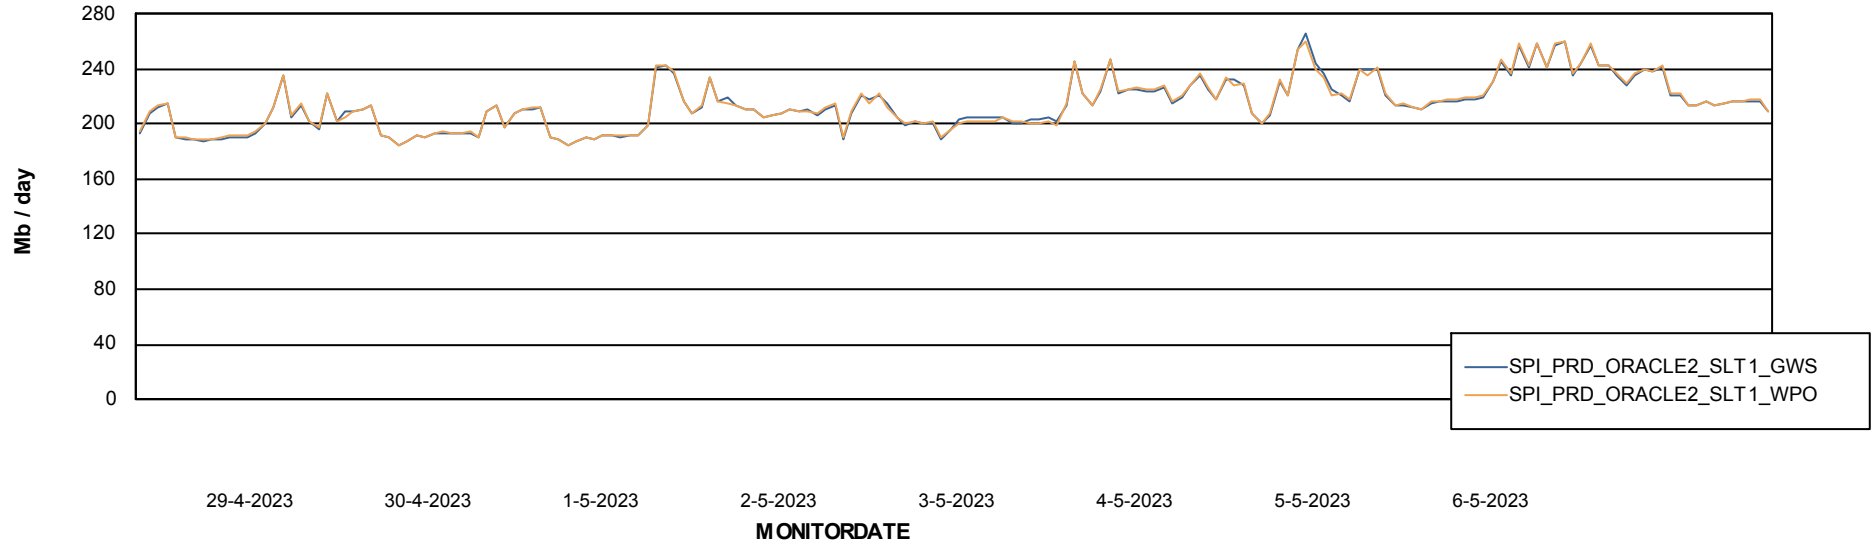

ABSSolute Application ReportServer Services

Avg memory used per ReportServer Service

Weekly SLA Customer Report

Customer SPI_Production
Database ID 49

ABSSolute Web Component Services

Avg memory used per ABS Web component