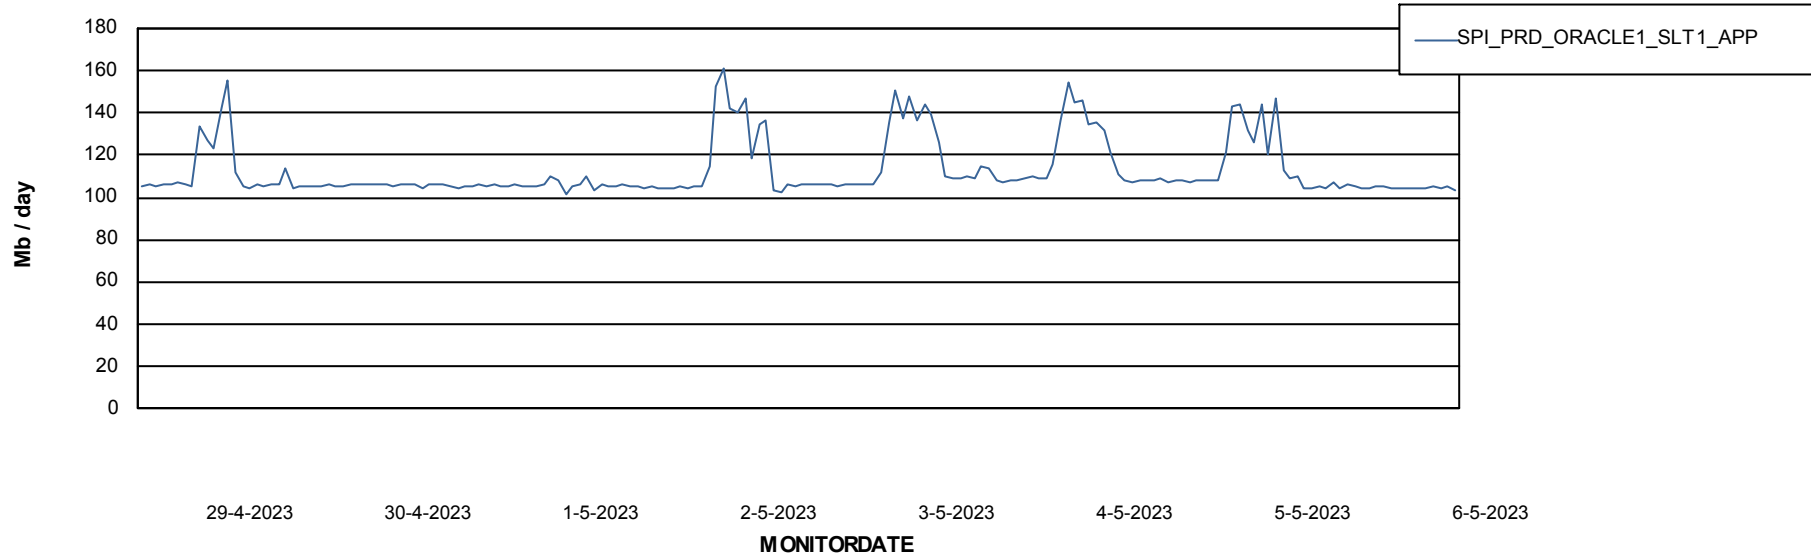

DB Processes Max 500

Weekly SLA Customer Report

Customer SPI_Production
 Database ID 49

DATABASE SIZE SPIDB_Production

Database growth over last month

Database Tablespace SPIDB_Production

Date	Tablespace Name	Filesize (Gb)	Usedsize (Gb)	Percentage free
6-5-2023	ABSDATA	5	3	47
	INDX	8	4	44
5-5-2023	ABSDATA	5	3	47
	INDX	8	4	44
4-5-2023	ABSDATA	5	3	47
	INDX	8	4	44
3-5-2023	ABSDATA	5	3	47
	INDX	8	4	44
2-5-2023	ABSDATA	5	3	47
	INDX	8	4	44
1-5-2023	ABSDATA	5	3	47
	INDX	8	4	44
30-4-2023	ABSDATA	5	3	47
	INDX	8	4	44

Weekly SLA Customer Report

Customer SPI_Production
Database ID 49

ABSSolute Application Server Services

Avg memory used per ABS Server Service

Avg users per day per ABS server

Weekly SLA Customer Report

Customer SPI_Production
Database ID 49