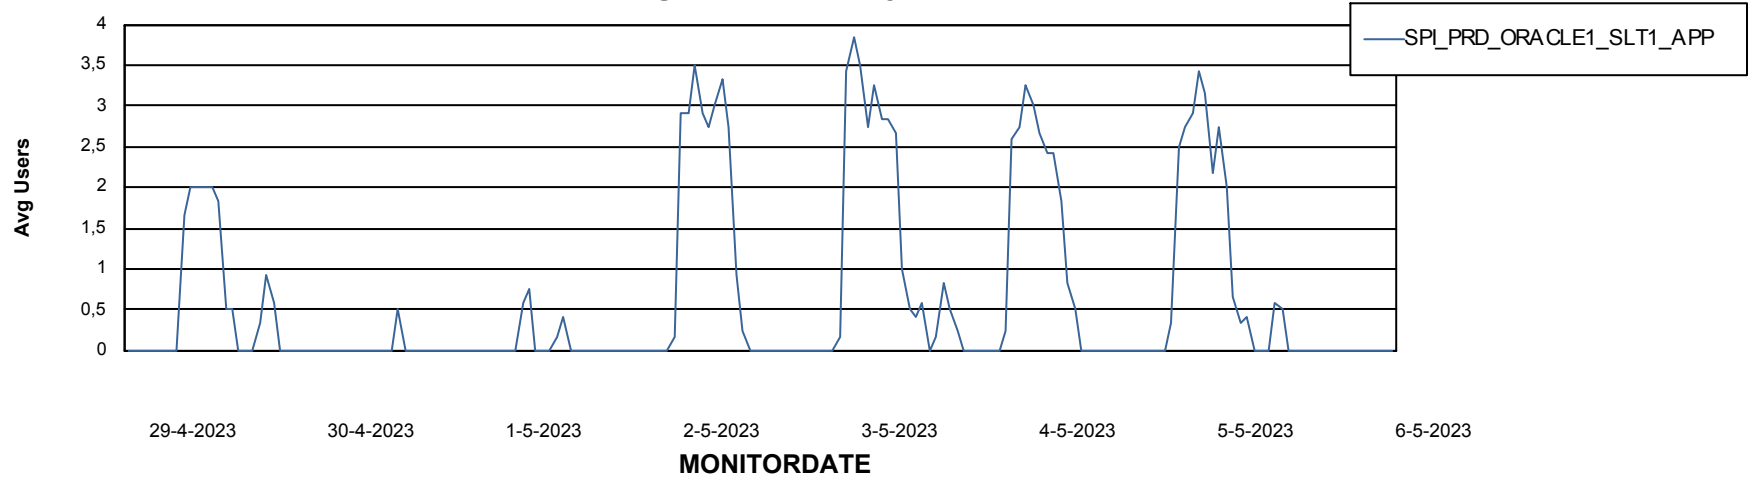

Weekly SLA Customer Report

Customer SPI_Production
Database ID 49

ABSSolute Application Server Services

Avg memory used per ABS Server Service

Avg users per day per ABS server

Weekly SLA Customer Report

Customer SPI_Production
Database ID 49