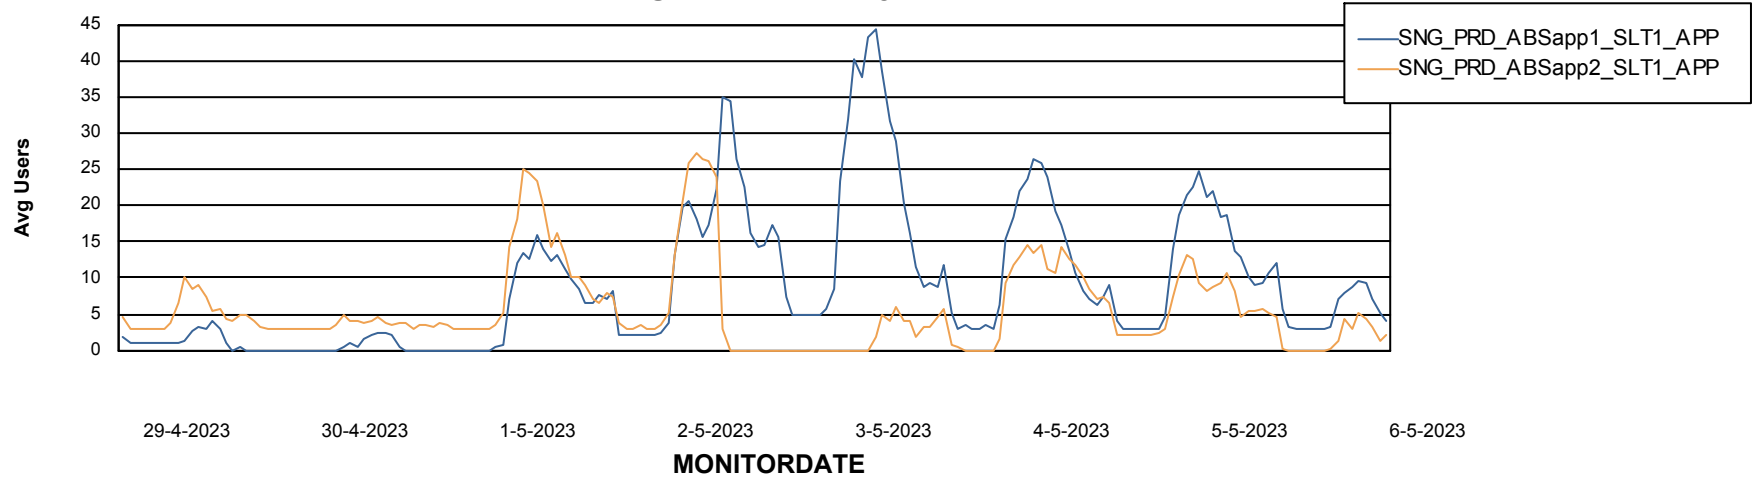

Weekly SLA Customer Report

Customer SNG_Production
Database ID 70

ABSSolute Application Server Services

Avg memory used per ABS Server Service

Avg users per day per ABS server

Weekly SLA Customer Report

Customer SNG_Production
Database ID 70