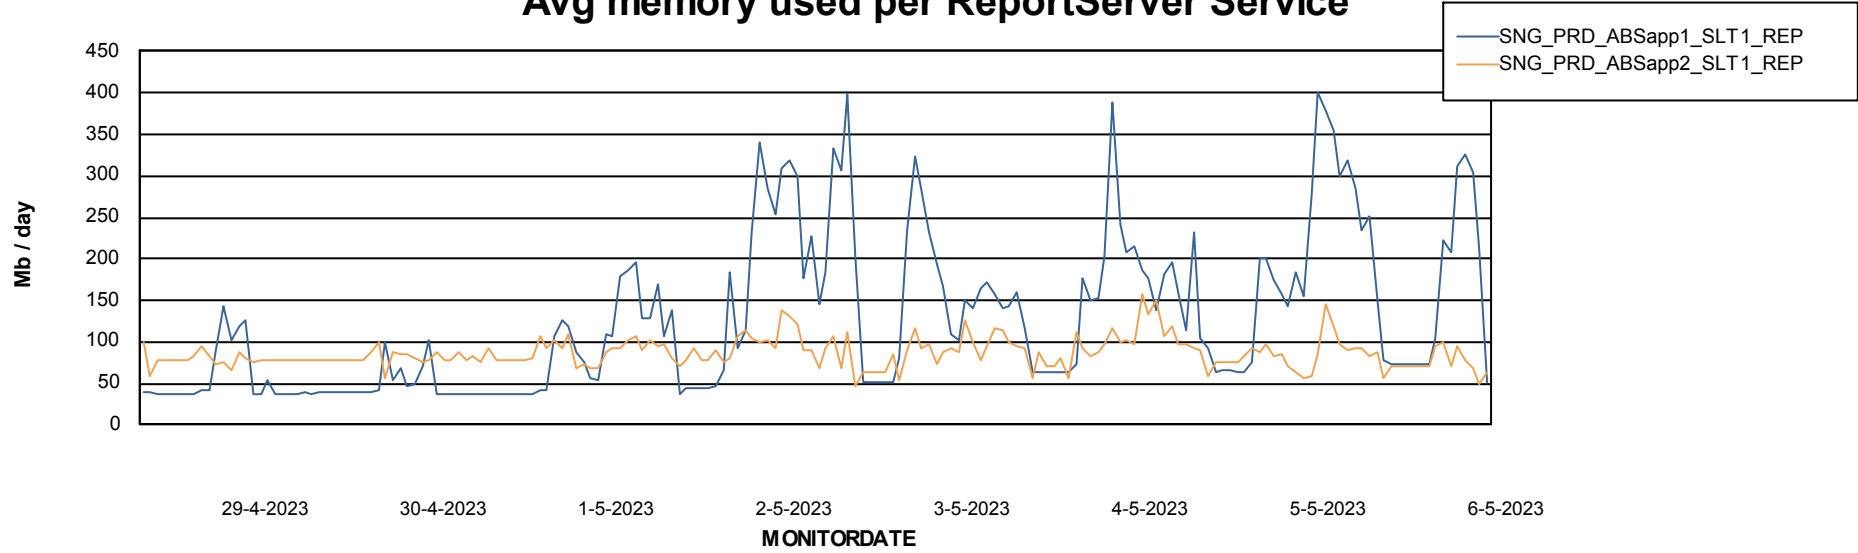

ABSSolute Application ReportServer Services

Avg memory used per ReportServer Service