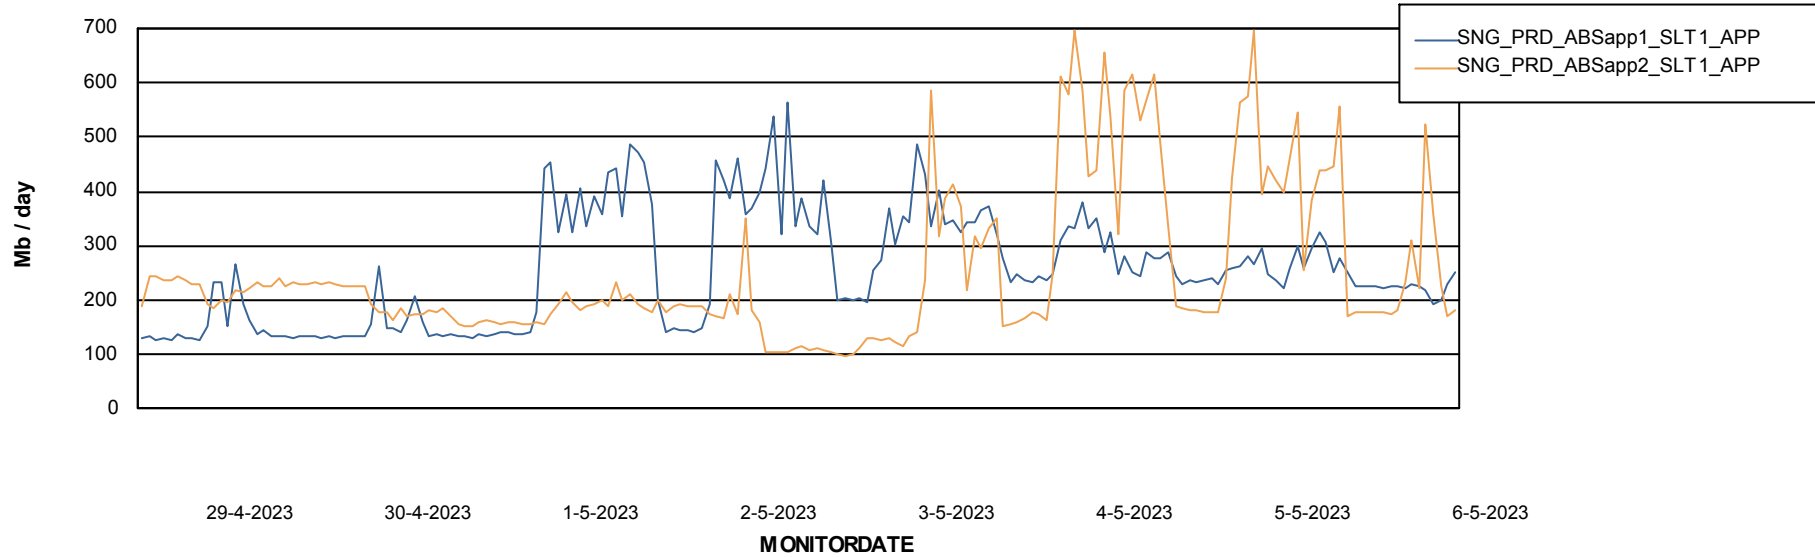

Database Performance SNG_PRD_ORACLE1

Weekly SLA Customer Report

Customer SNG_Production
 Database ID 70

DATABASE SIZE SNG_PRD_ORACLE1

Database growth over last month

Database Tablespace SNG_PRD_ORACLE1

Date	Tablespace Name	Filesize (Gb)	Usedsize (Gb)	Percentage free
6-5-2023	ABSDATA	54	38	29
	INDX	124	104	16
5-5-2023	ABSDATA	54	38	29
	INDX	124	104	16
4-5-2023	ABSDATA	54	38	29
	INDX	124	104	16
3-5-2023	ABSDATA	54	38	29
	INDX	124	104	16
2-5-2023	ABSDATA	54	38	29
	INDX	124	104	16
1-5-2023	ABSDATA	54	38	29
	INDX	124	104	16
30-4-2023	ABSDATA	54	38	29
	INDX	124	104	16

Weekly SLA Customer Report

Customer SNG_Production
Database ID 70

ABSSolute Application Server Services

Avg memory used per ABS Server Service

Avg users per day per ABS server

Weekly SLA Customer Report

Customer SNG_Production
Database ID 70