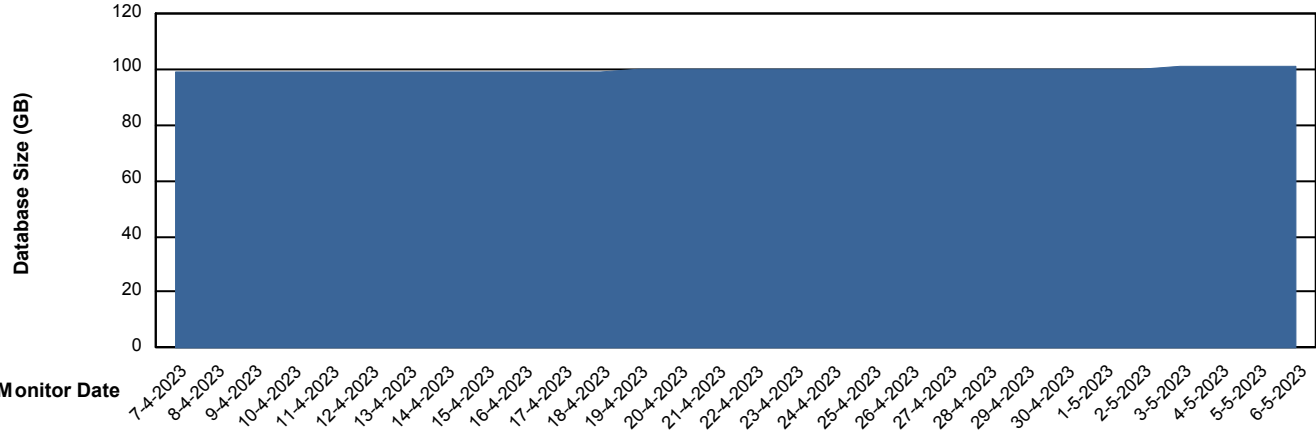

DATABASE SIZE RSS_PRD_SV1364_PRD_DB

Database growth over last month