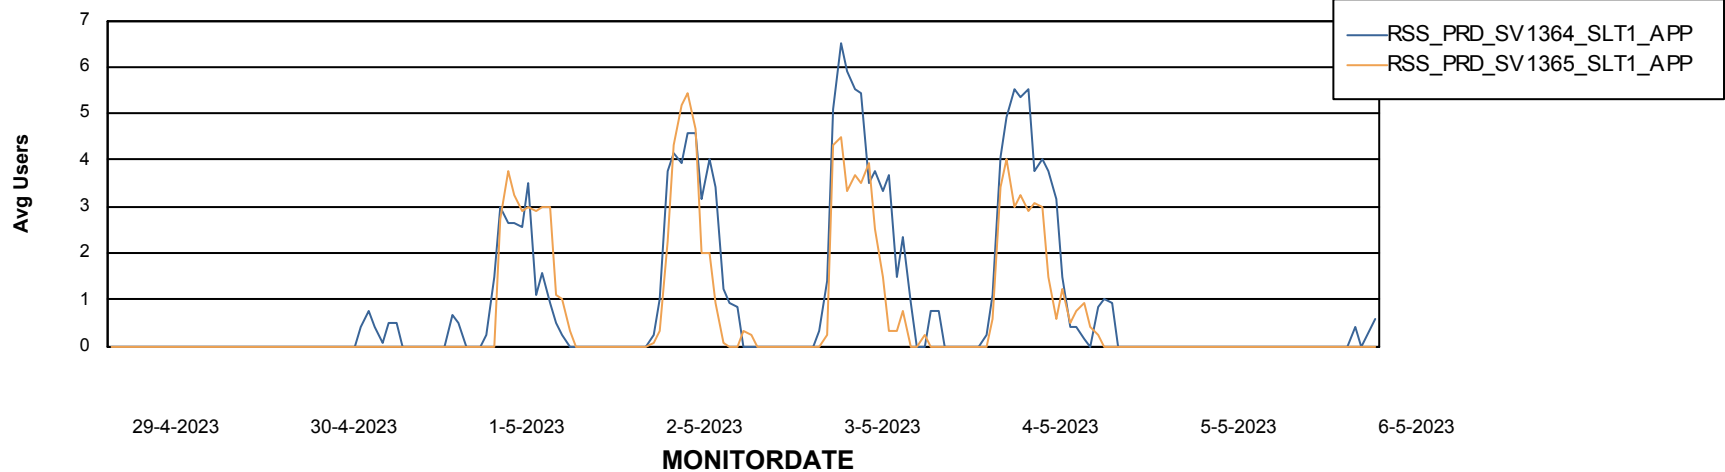

Avg users per day per ABS server