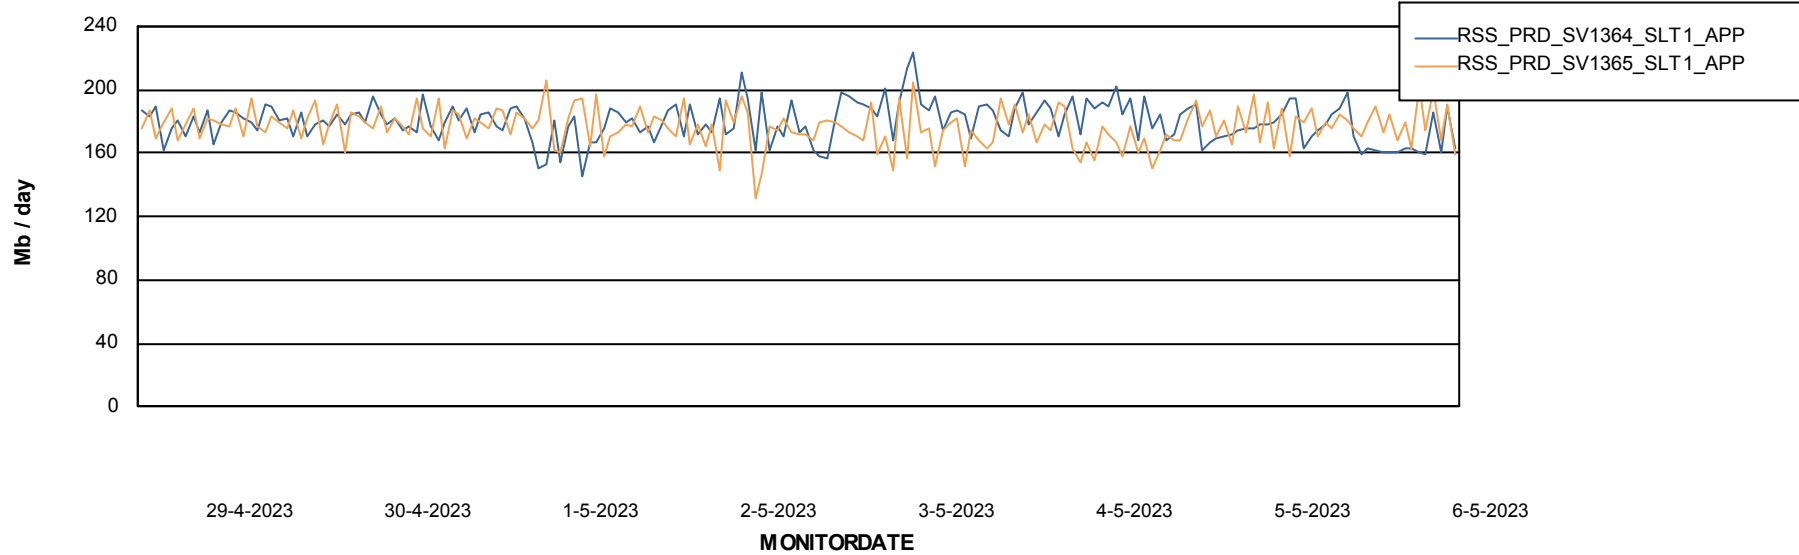

ABSSolute Application Server Services

Avg memory used per ABS Server Service