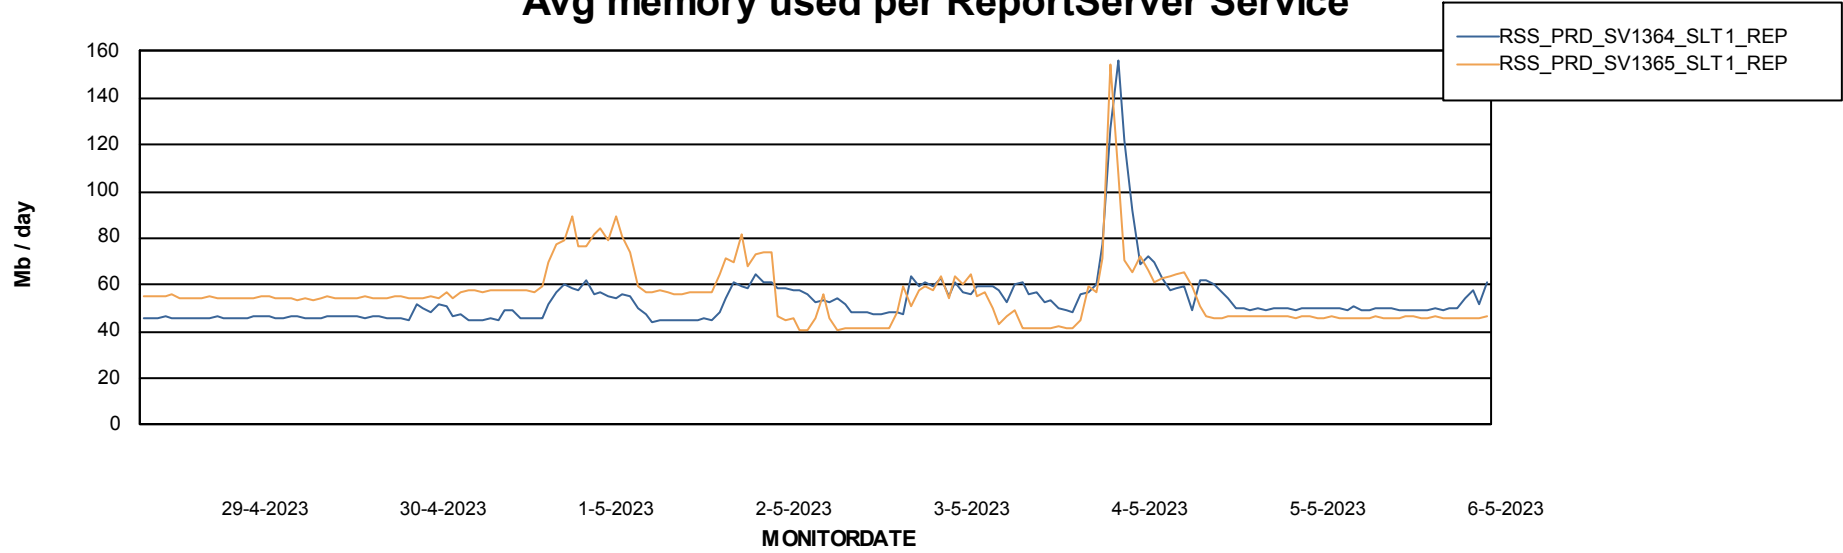

ABSSolute Application ReportServer Services

Avg memory used per ReportServer Service