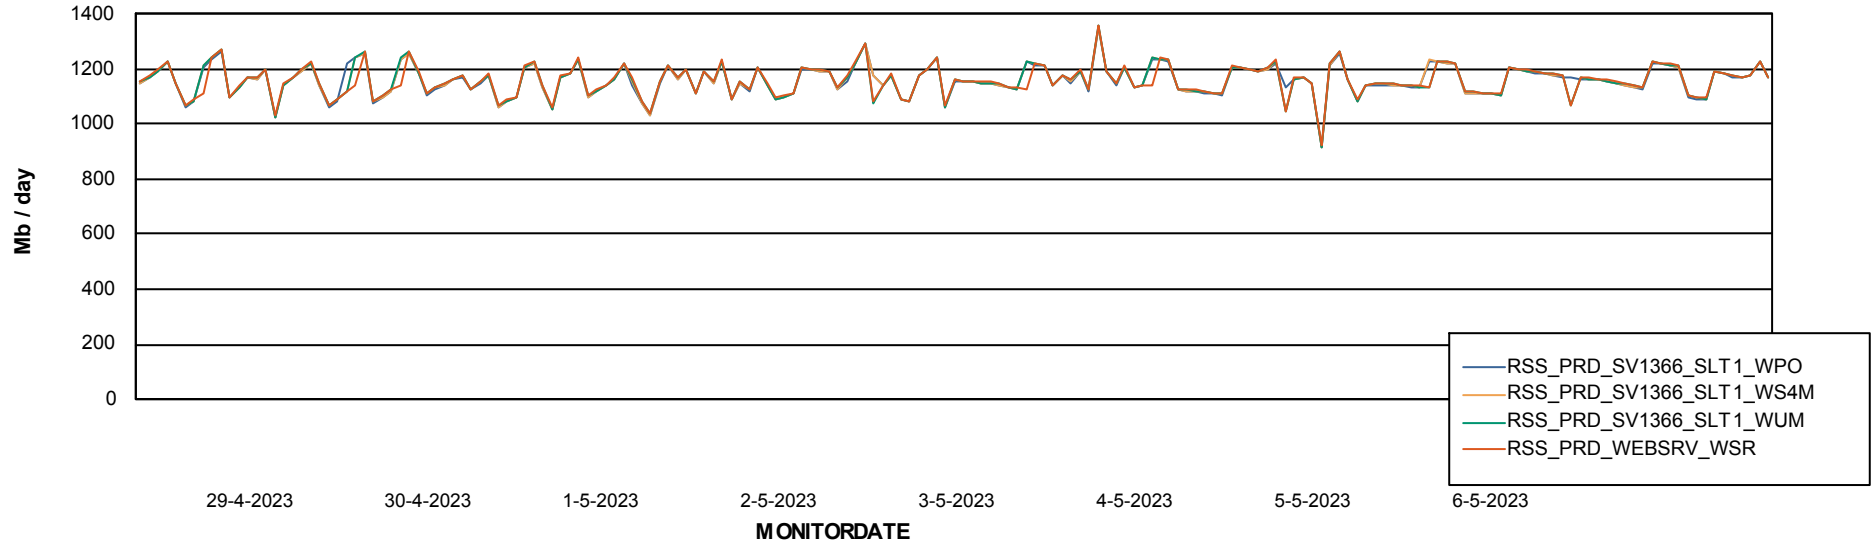

ABSSolute Web Component Services

Avg memory used per ABS Web component