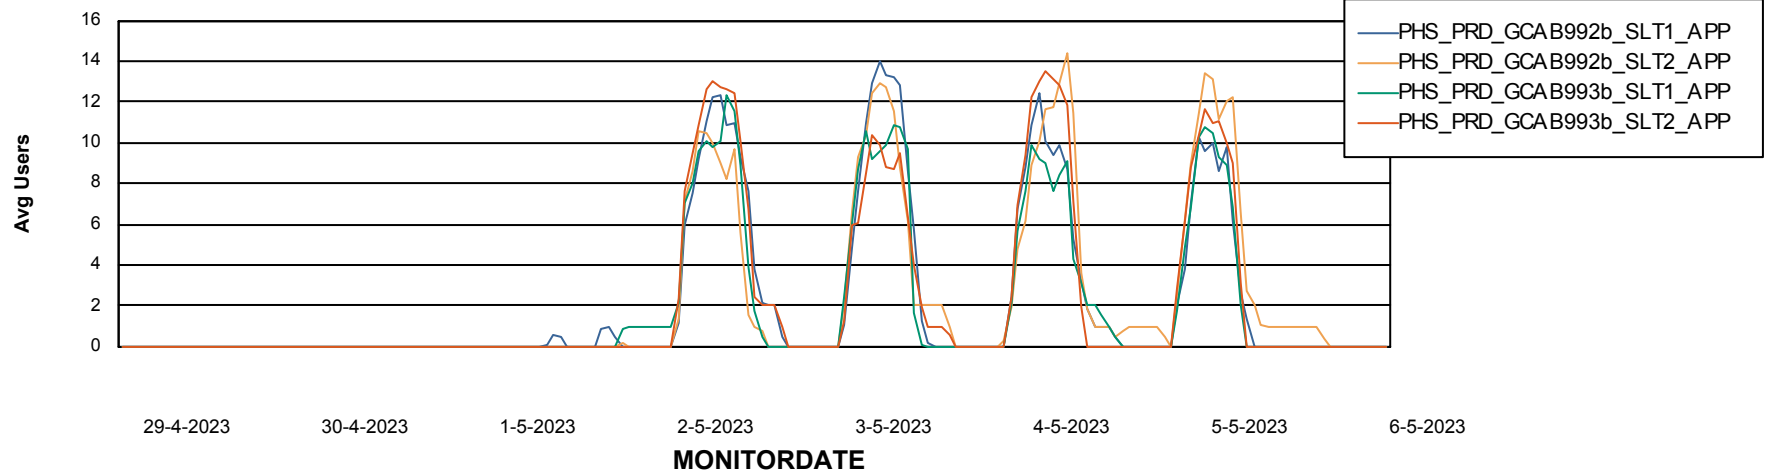

Avg users per day per ABS server