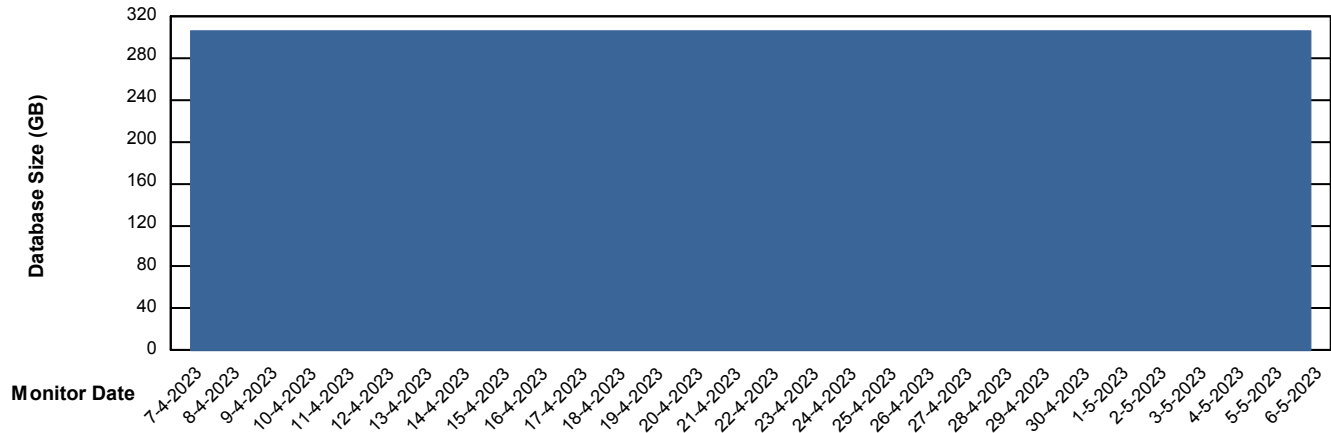

DATABASE SIZE PHSDB_Test

Database growth over last month