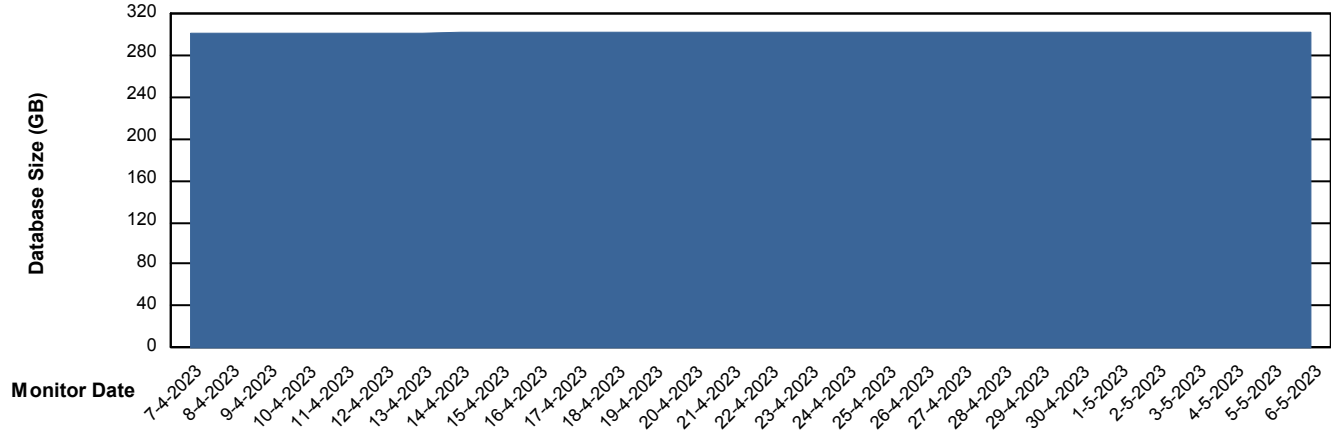

Weekly SLA Customer Report

Customer PHS_Production
Database ID 47

Database Performance PHSDB_Test

Weekly SLA Customer Report

Customer PHS_Production
Database ID 47

DATABASE SIZE PHSDB_Production

Database growth over last month