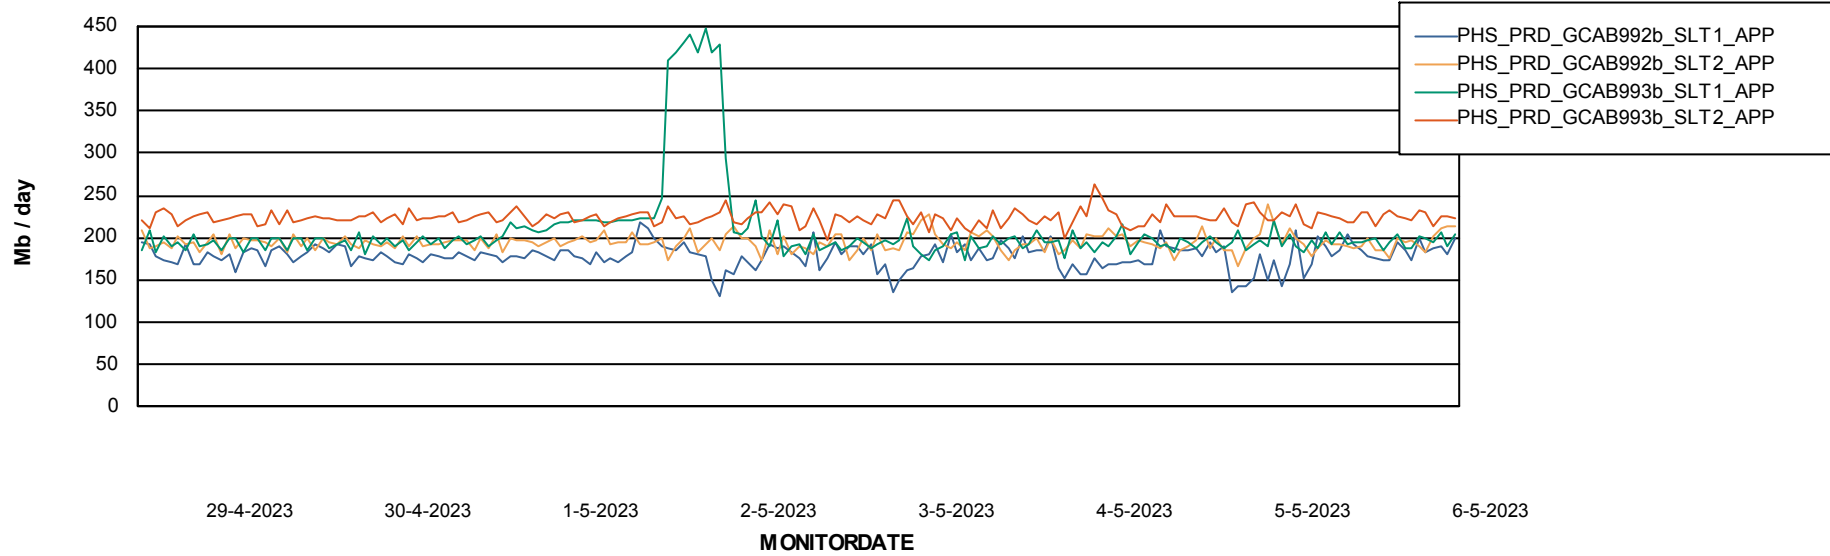

Standby Database Health PHS_Production

Recovery lag for last 7 days

Weekly SLA Customer Report

Customer PHS_Production
Database ID 47

ABSSolute Application Server Services

Avg memory used per ABS Server Service