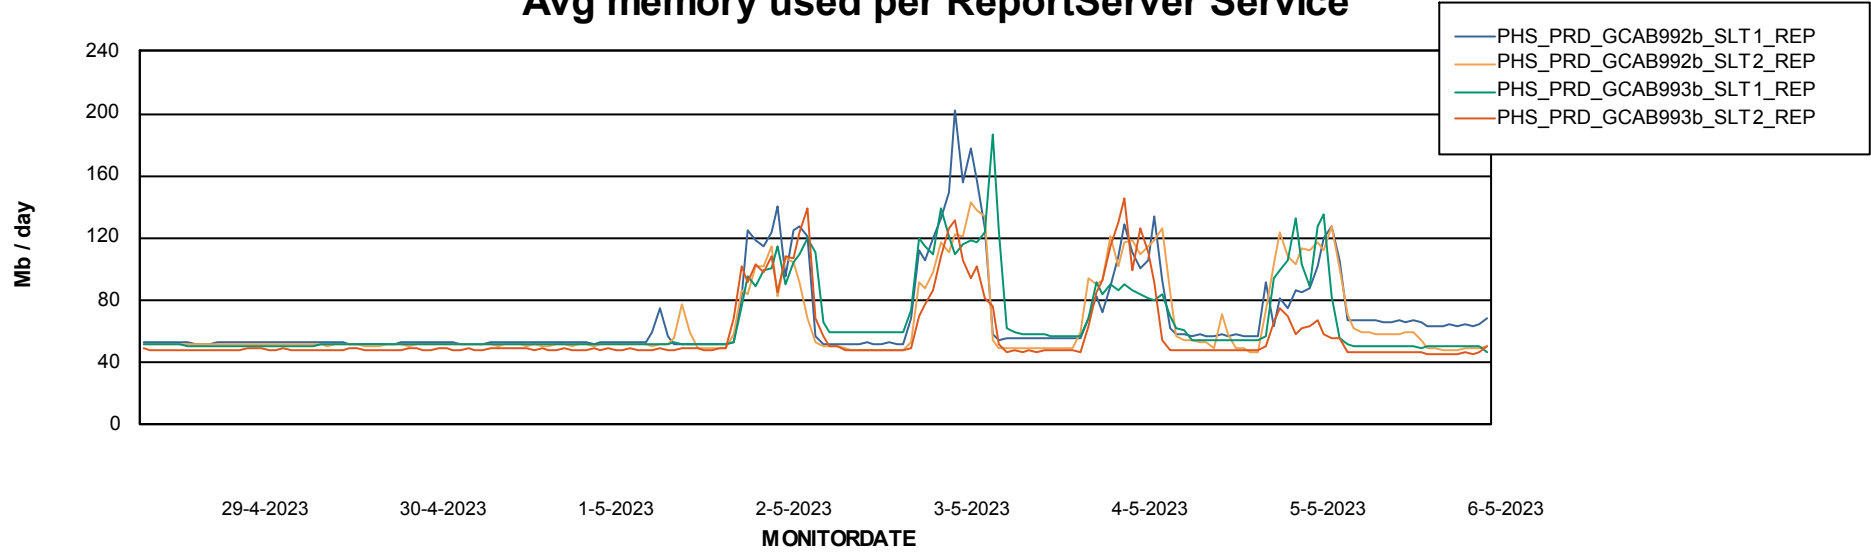

Avg users per day per ABS server

Weekly SLA Customer Report

Customer PHS_Production
Database ID 47

ABSSolute Application ReportServer Services

Avg memory used per ReportServer Service

Weekly SLA Customer Report