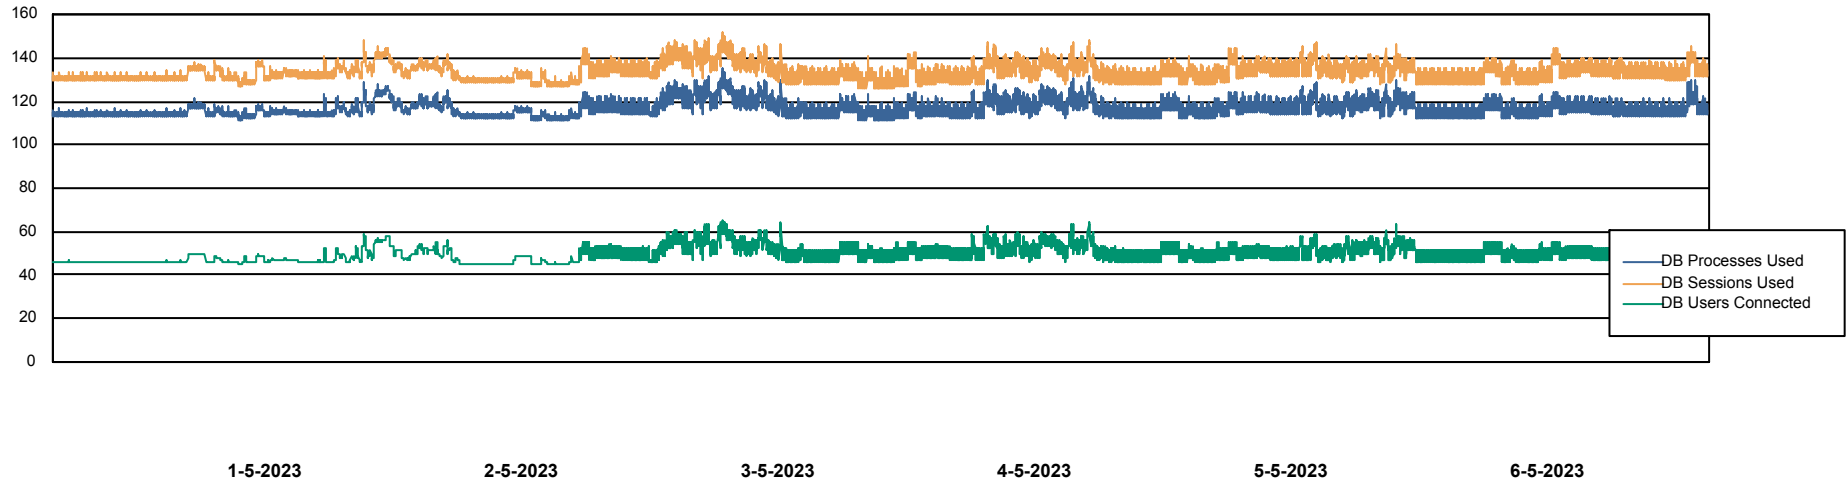

Weekly SLA Customer Report

Customer PHS_Production
Database ID 47

Database Performance PHSDB_Production

Weekly SLA Customer Report

Customer PHS_Production
Database ID 47

Database Performance PHSDB_Standby

DB Processes Max 1,000