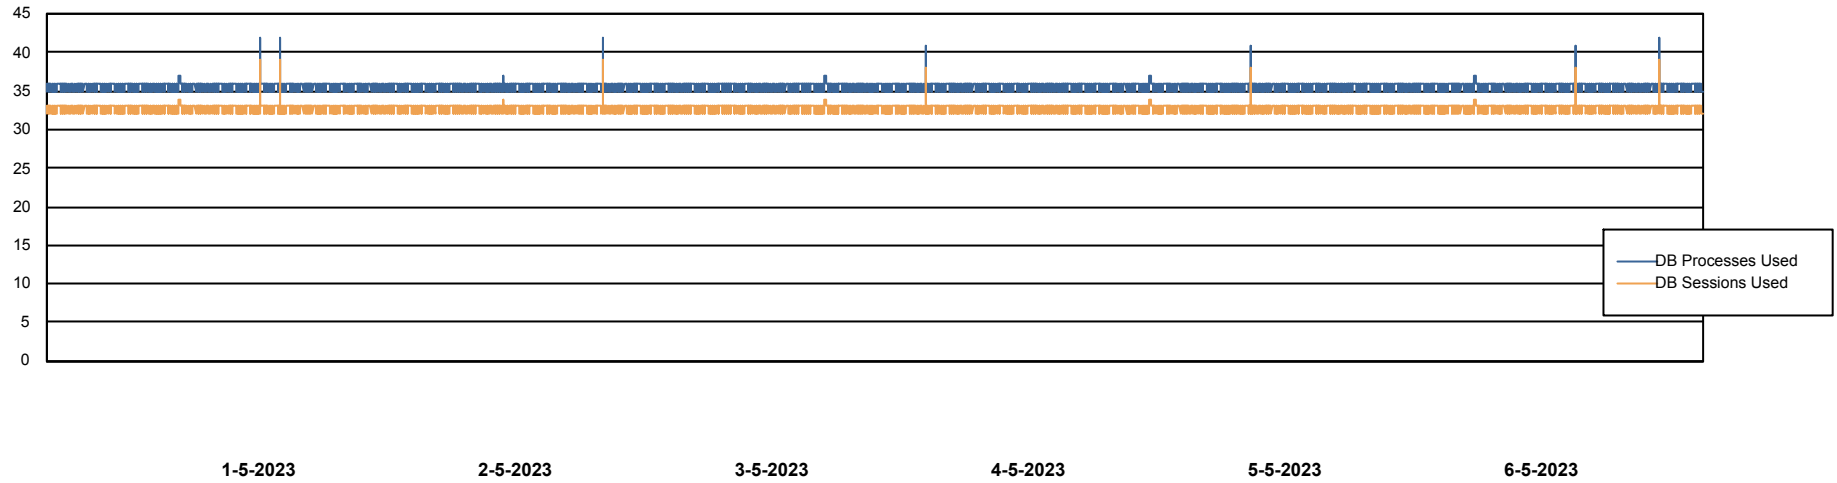

Weekly SLA Customer Report

Customer PHS_Production
Database ID 47

Database Performance PHSDB_Production

Weekly SLA Customer Report

Customer PHS_Production
Database ID 47

Database Performance PHSDB_Standby

DB Processes Max 1,000