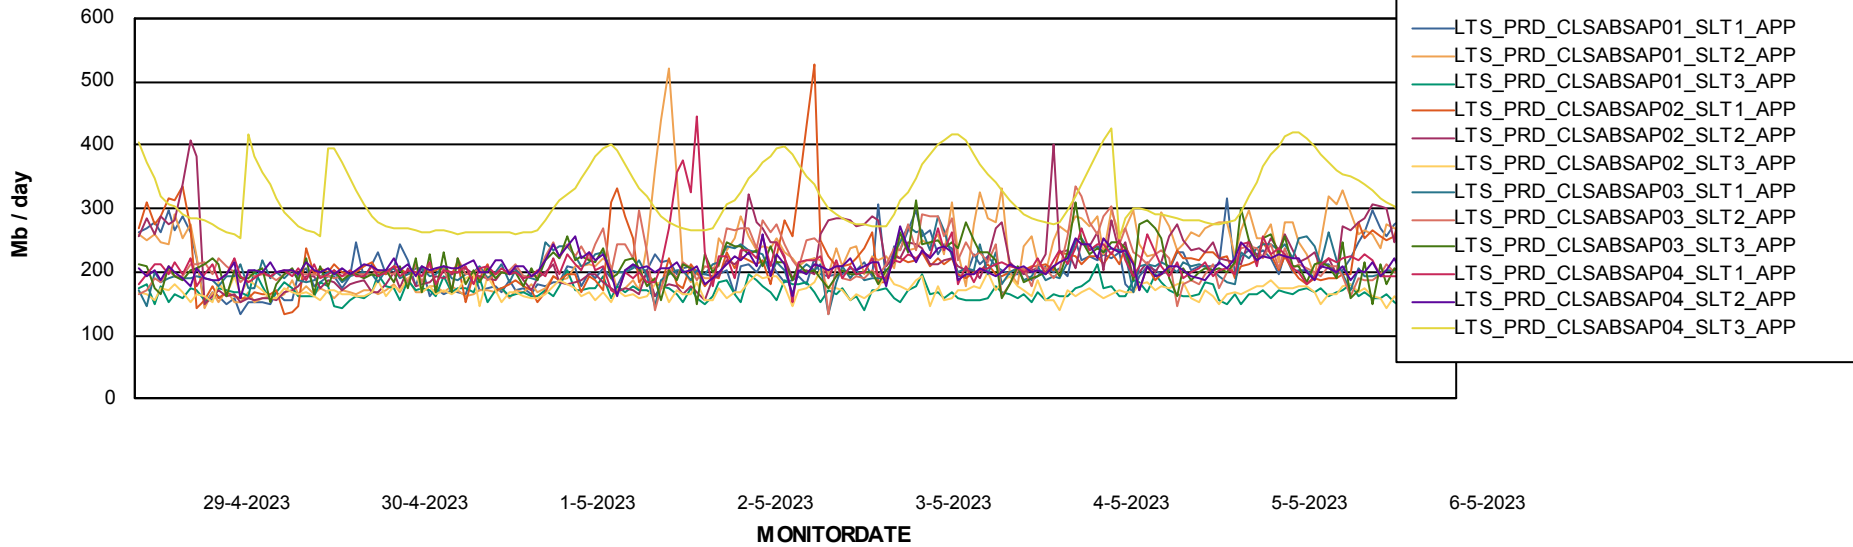

ABSSolute Application Server Services

Avg memory used per ABS Server Service