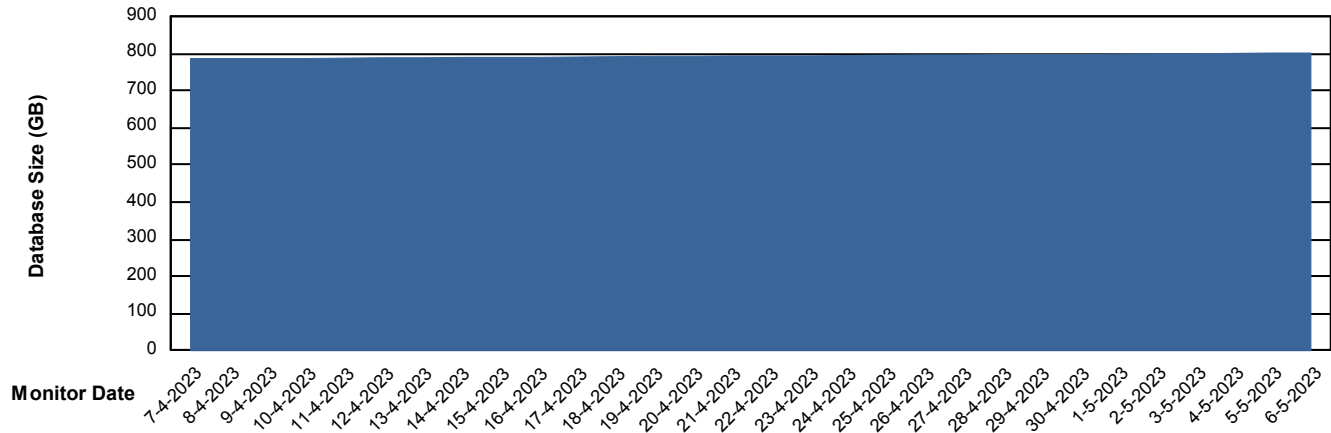

Customer LTS(CleanLease)_Production
Database ID 126

DATABASE SIZE LTS_PROD_CLSABSBI01_BI

Database growth over last month

DATABASE SIZE LTS_PROD_CLSABSDB01_PRDB

Database growth over last month

Weekly SLA Customer Report