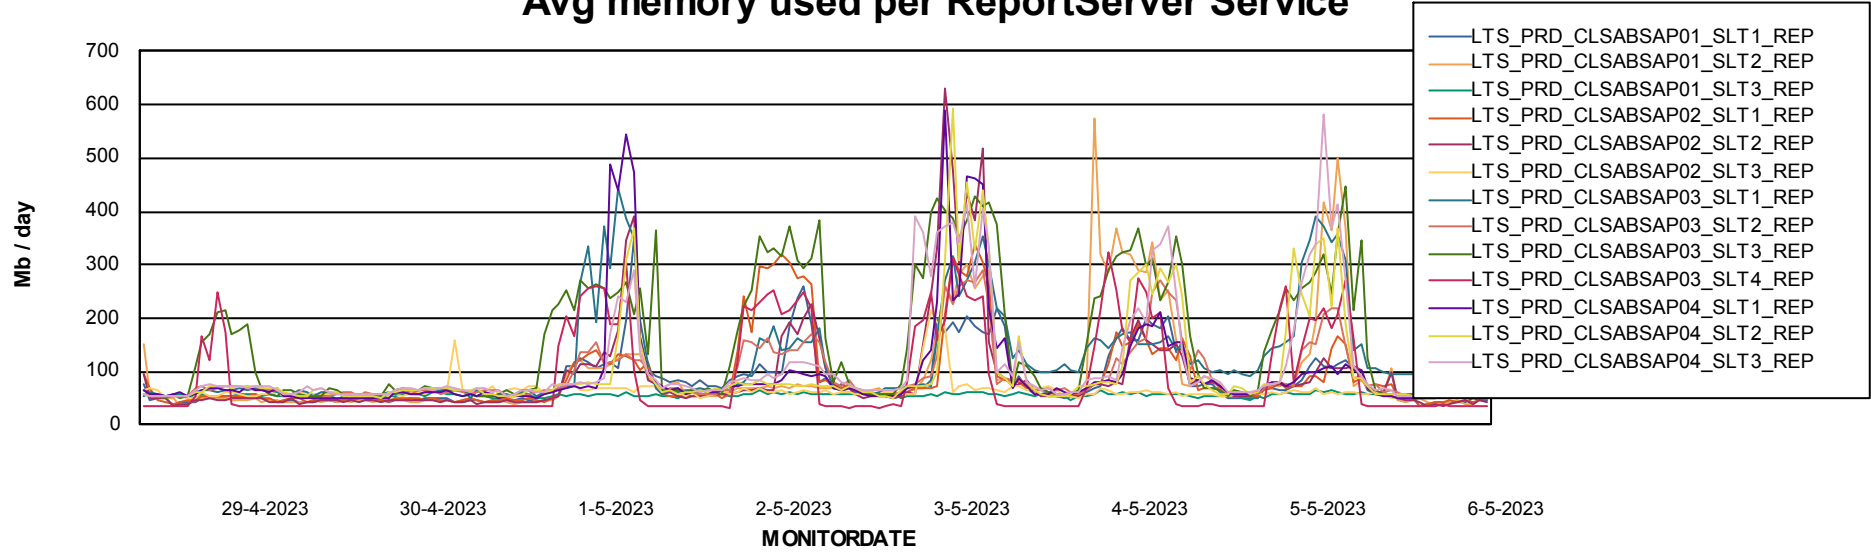

ABSSolute Application ReportServer Services

Avg memory used per ReportServer Service