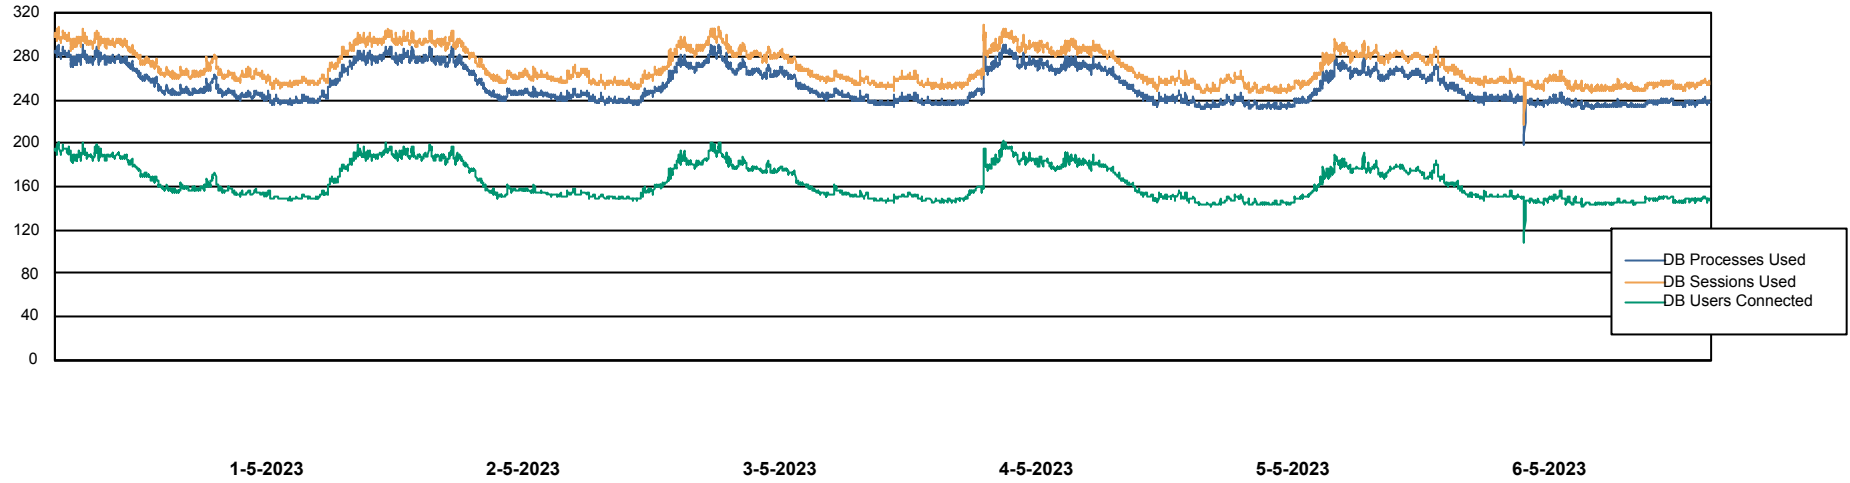

Weekly SLA Customer Report

Customer LTS(CleanLease)_Production
Database ID 126

Database Performance LTS_PROD_CLSABSBI01_BI

Weekly SLA Customer Report

Customer LTS(CleanLease)_Production
Database ID 126

Database Performance LTS_PROD_CLSABSD01_PRDB