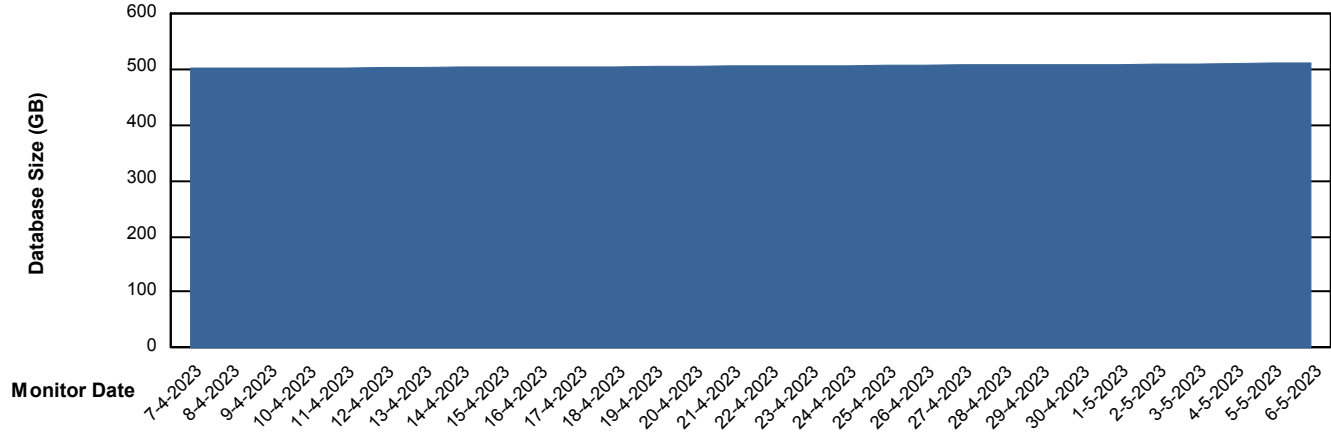

DATABASE SIZE LTS_PROD_CLSABSBI01_BI

Database growth over last month