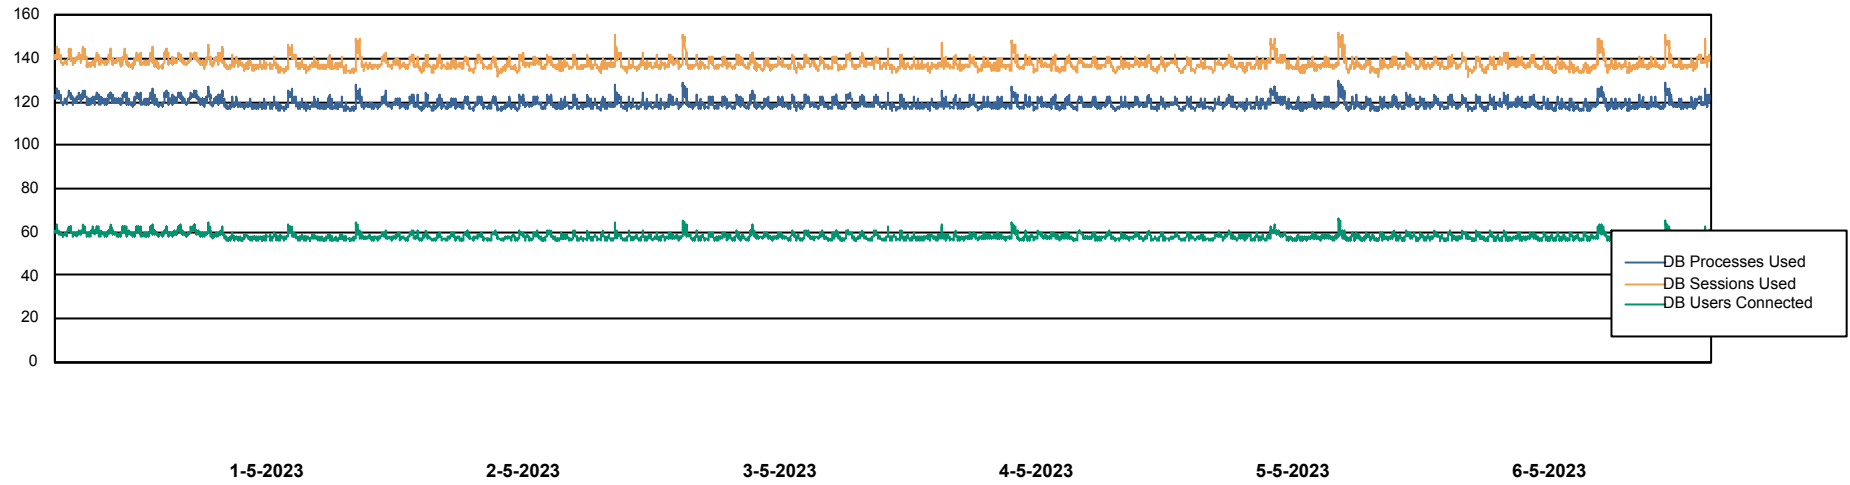

Database Performance BI-DBSRV_DB