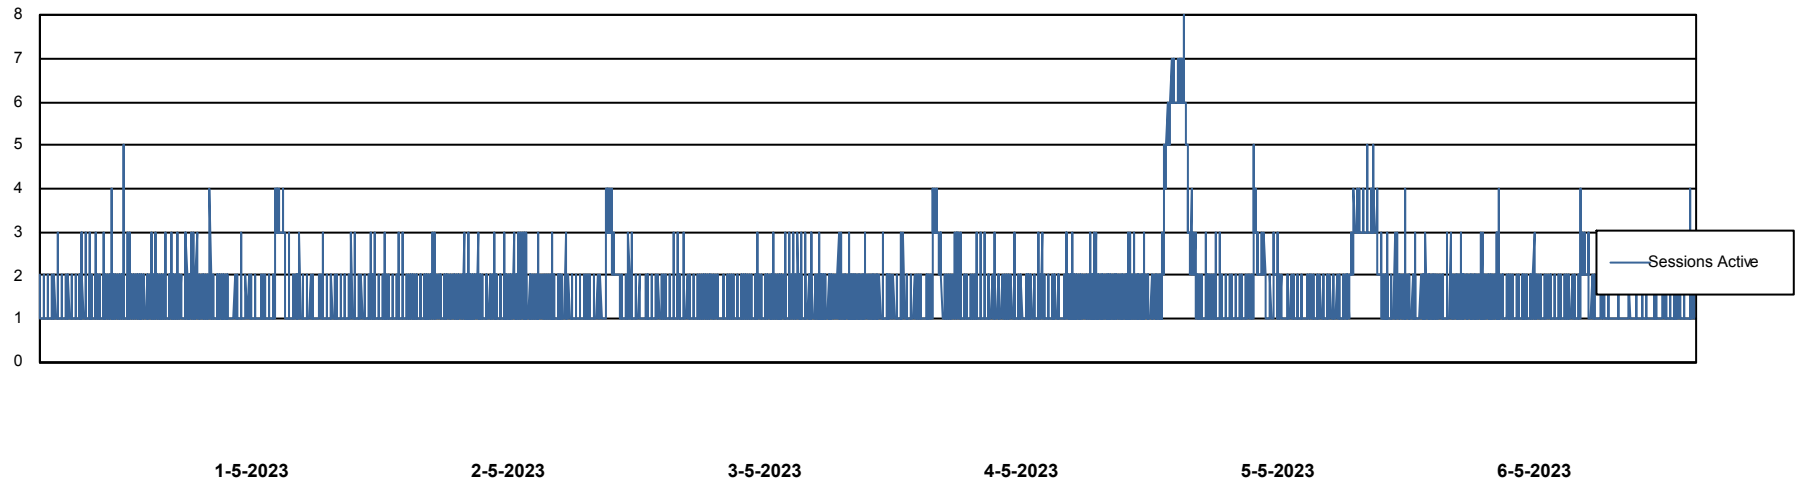

Weekly SLA Customer Report

Customer KBR_Production
Database ID 117

Database Performance BI-DBSRV_DB

Weekly SLA Customer Report

Customer KBR_Production
Database ID 117

Database Performance KBR_PRD_DB-SRV1_DB