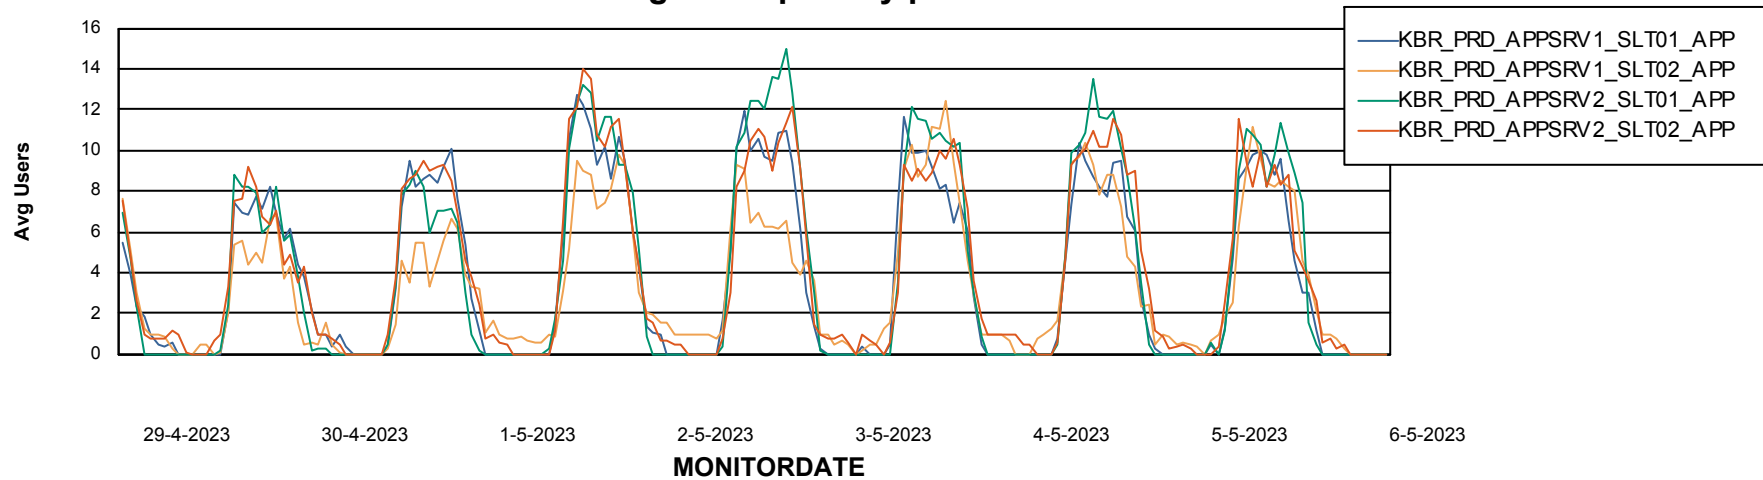

Avg memory used per ABS Server Service

Weekly SLA Customer Report

Customer KBR_Production
Database ID 117

ABSolute Application Server Services

Avg memory used per ReportServer Service

Avg users per day per ABS server