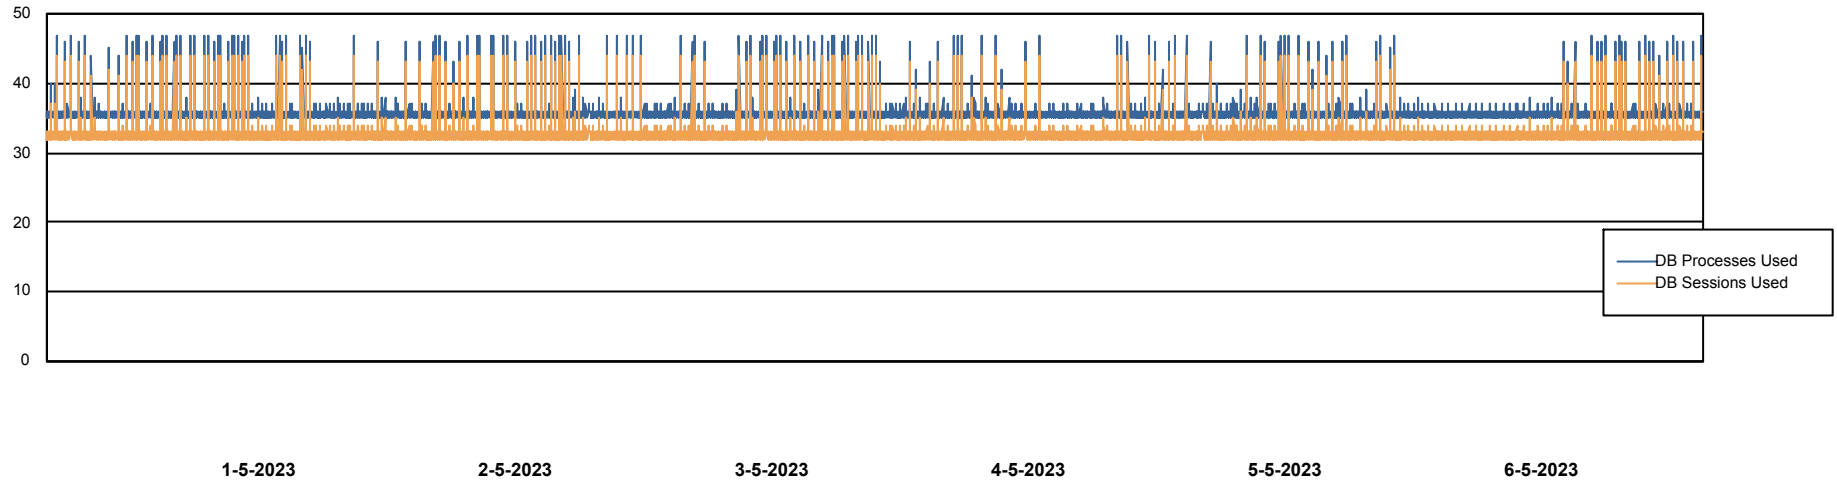

Database Performance KBR_PRD_DB-SRV2_SDB

DB Processes Max 1,000