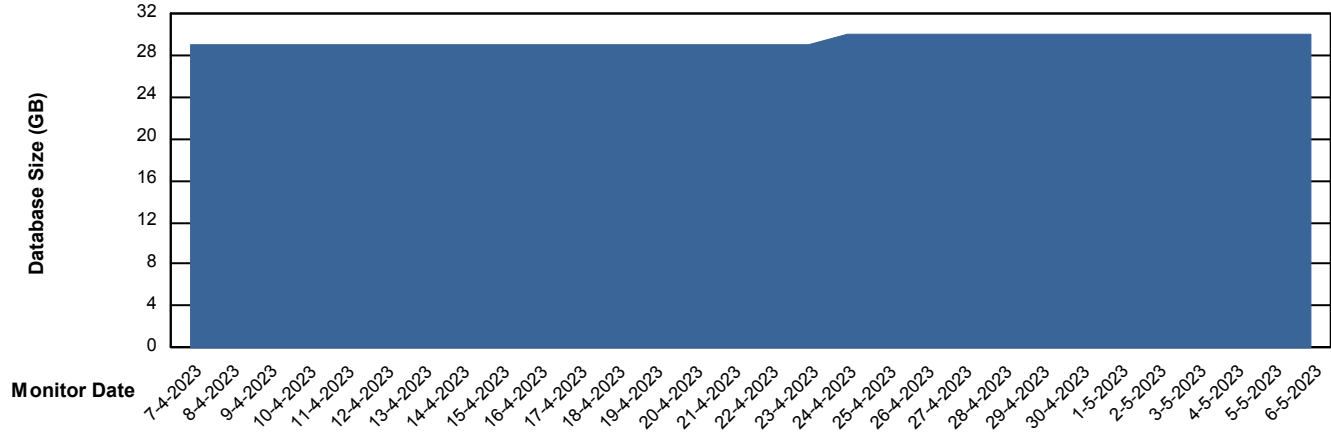

DATABASE SIZE BI-DBSRV_DB

Database growth over last month