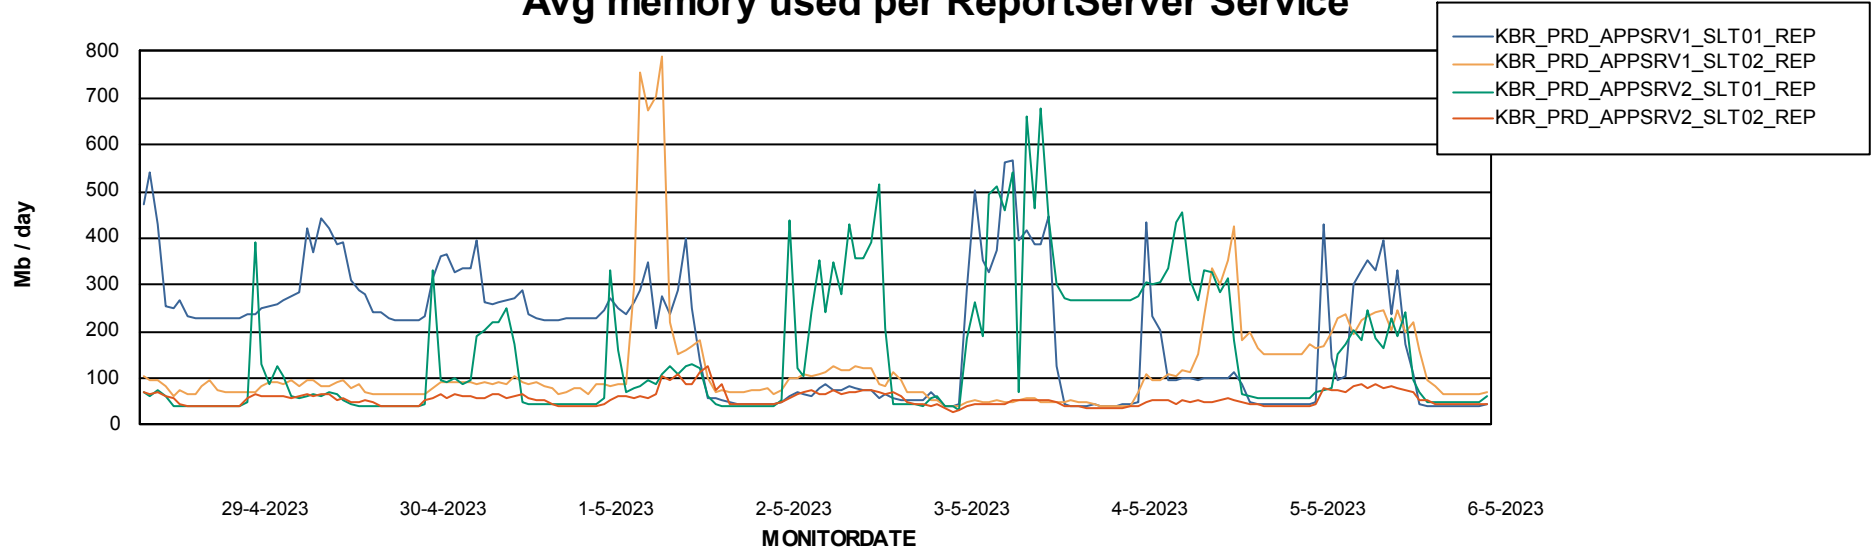

Avg memory used per ABS Server Service

Weekly SLA Customer Report

Customer KBR_Production
Database ID 117

ABSolute Application Server Services

Avg memory used per ReportServer Service

Avg users per day per ABS server