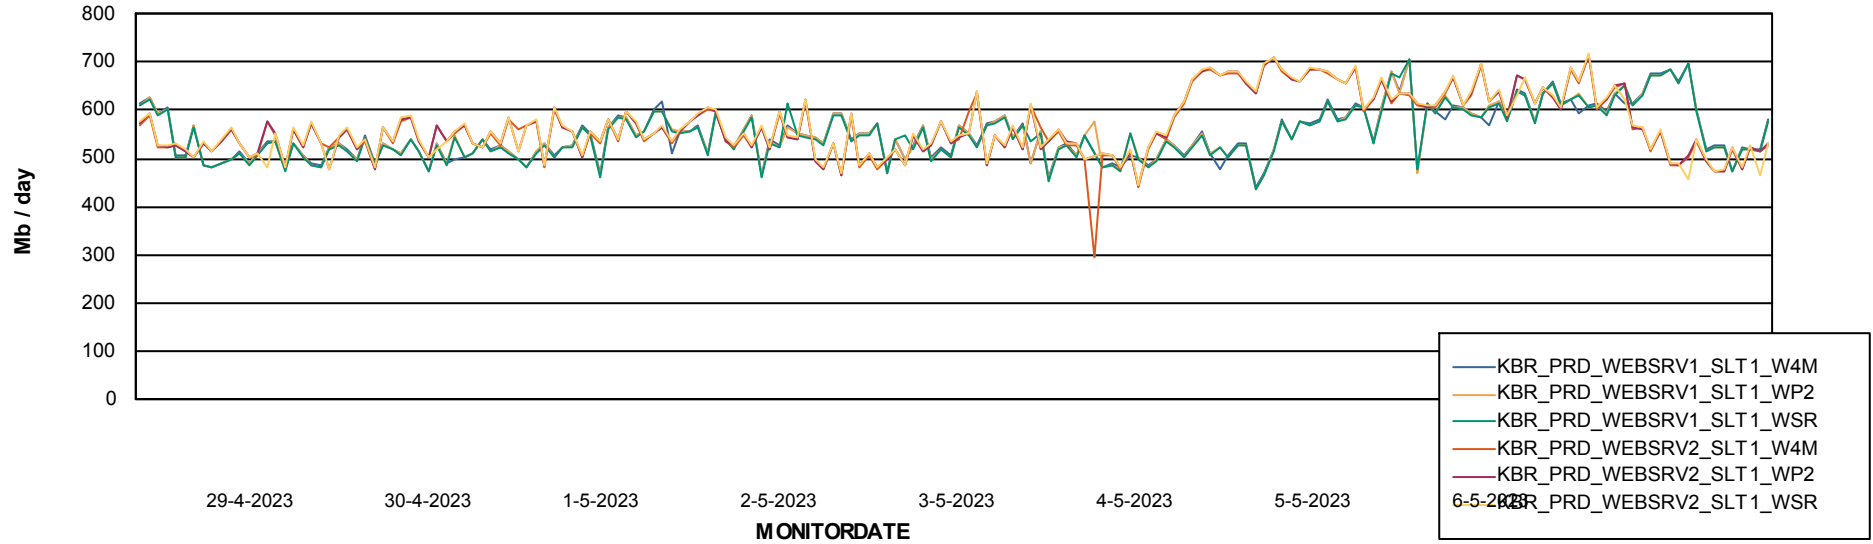

ABSSolute Web Component Services

Avg memory used per ABS Web component