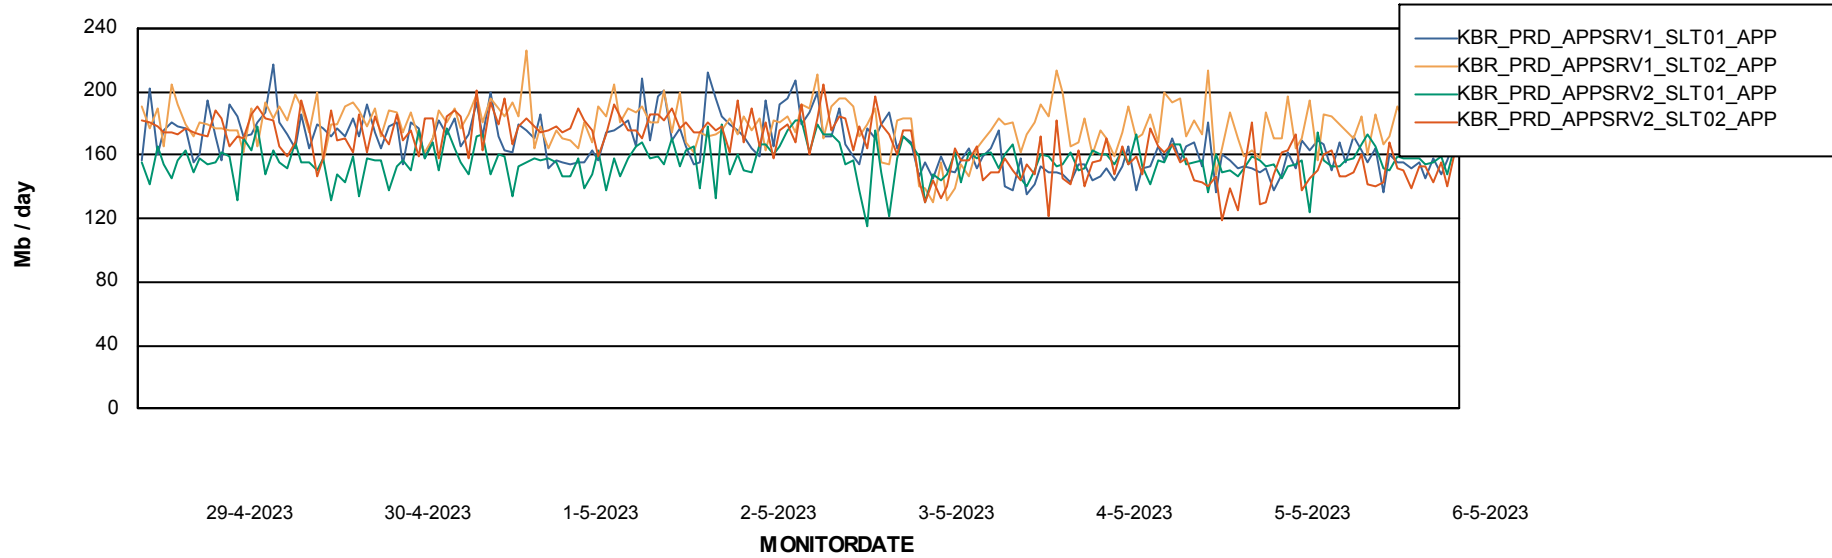

ABSSolute Application Server Services

Avg memory used per ABS Server Service