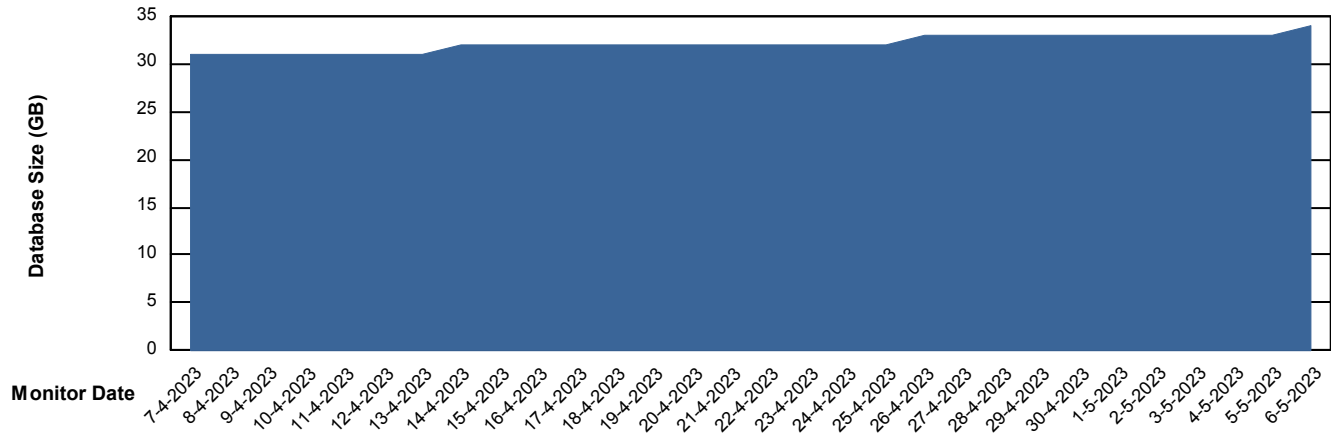

DATABASE SIZE KBR_PRD_DB-SRV1_DB

Database growth over last month