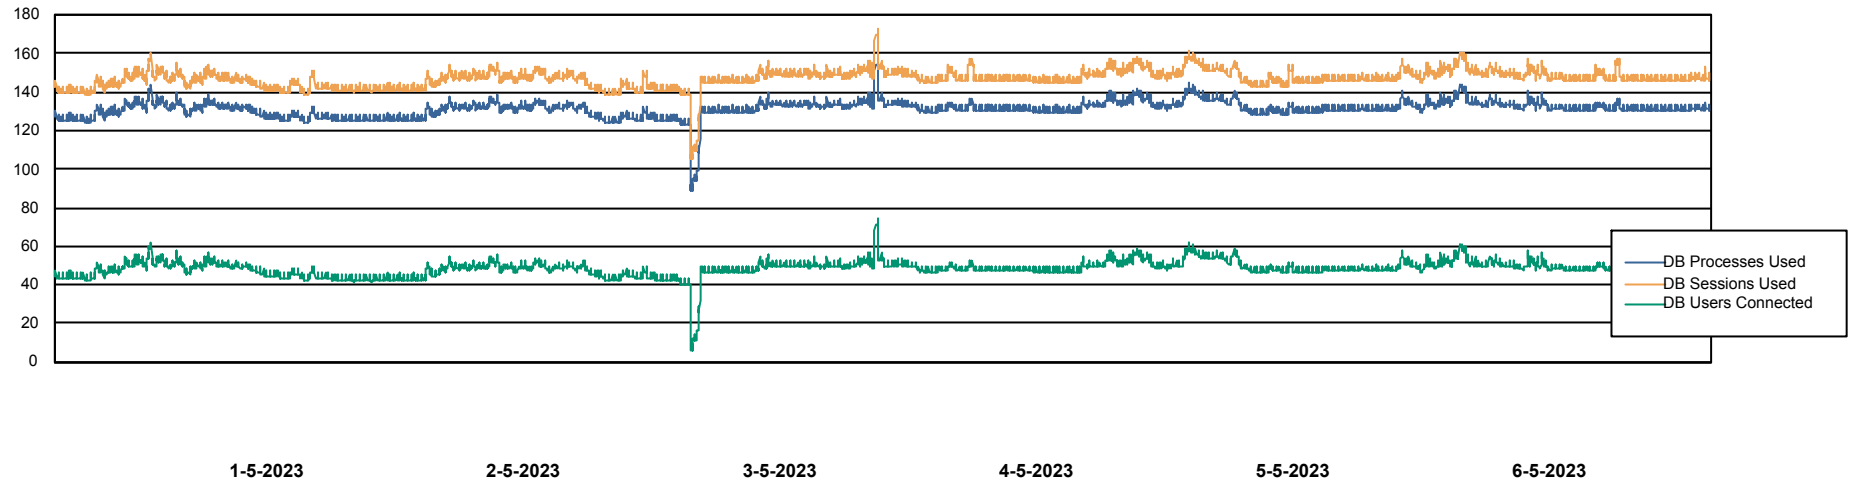

Weekly SLA Customer Report

Customer KBR_Production
Database ID 117

Database Performance BI-DBSRV_DB

Weekly SLA Customer Report

Customer KBR_Production
Database ID 117

Database Performance KBR_PRD_DB-SRV1_DB