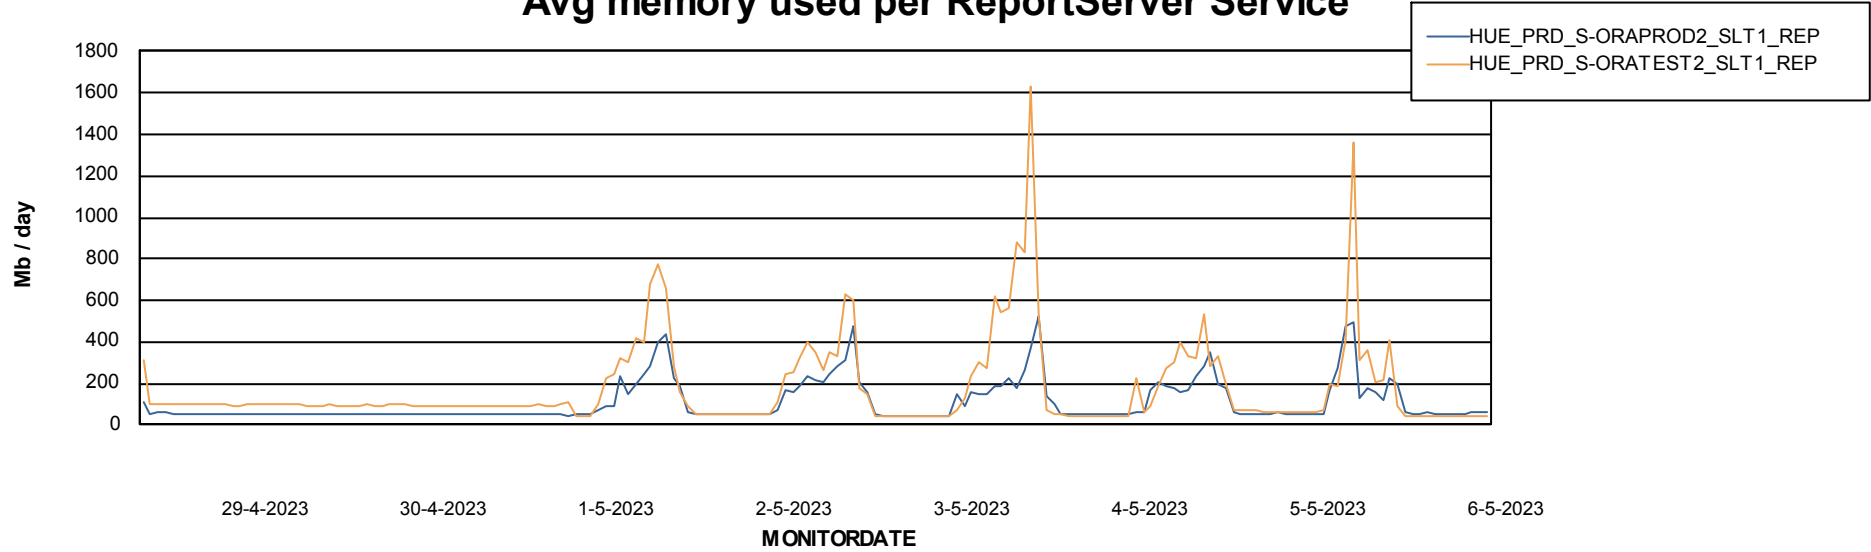

Avg users per day per ABS server

Weekly SLA Customer Report

Customer HUE_Production
Database ID 154

ABSSolute Application ReportServer Services

Avg memory used per ReportServer Service

Weekly SLA Customer Report