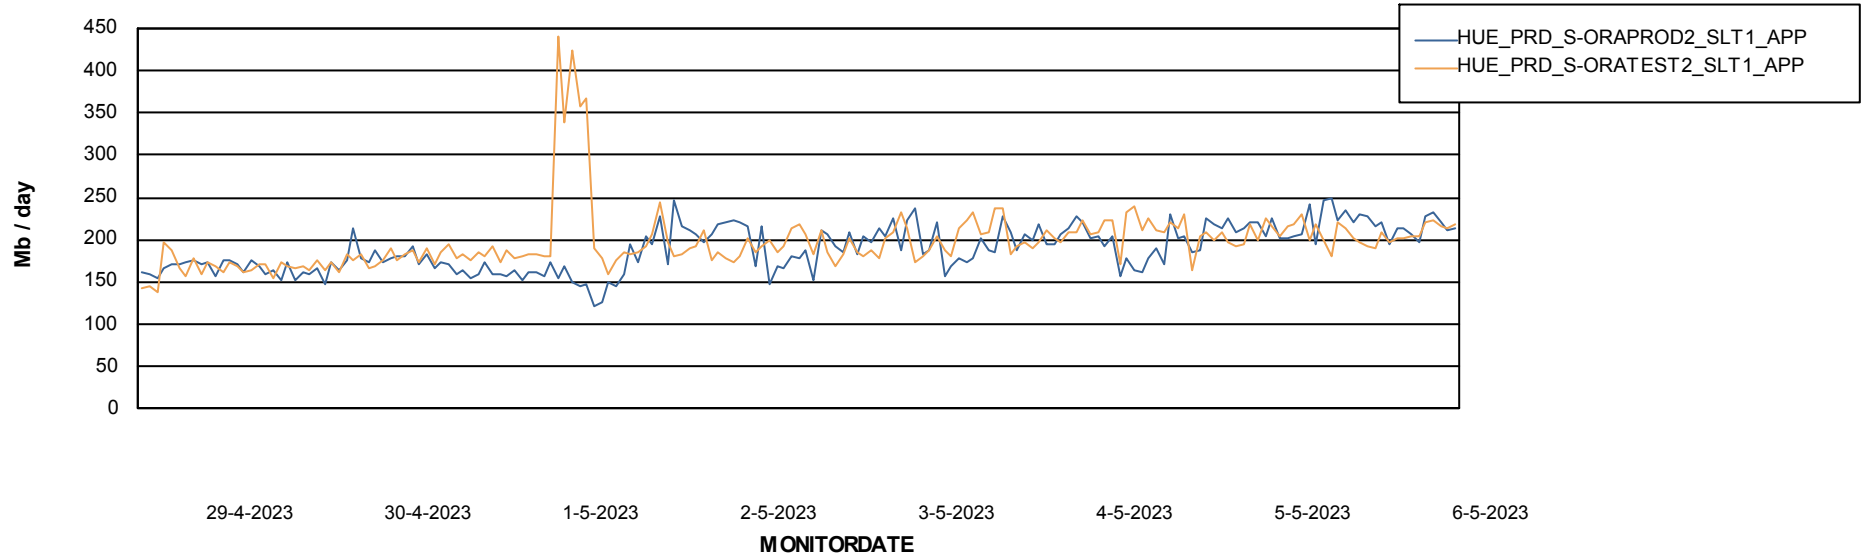

Standby Database Health HUE_Production

Recovery lag for last 7 days

Weekly SLA Customer Report

Customer HUE_Production
Database ID 154

ABSSolute Application Server Services

Avg memory used per ABS Server Service