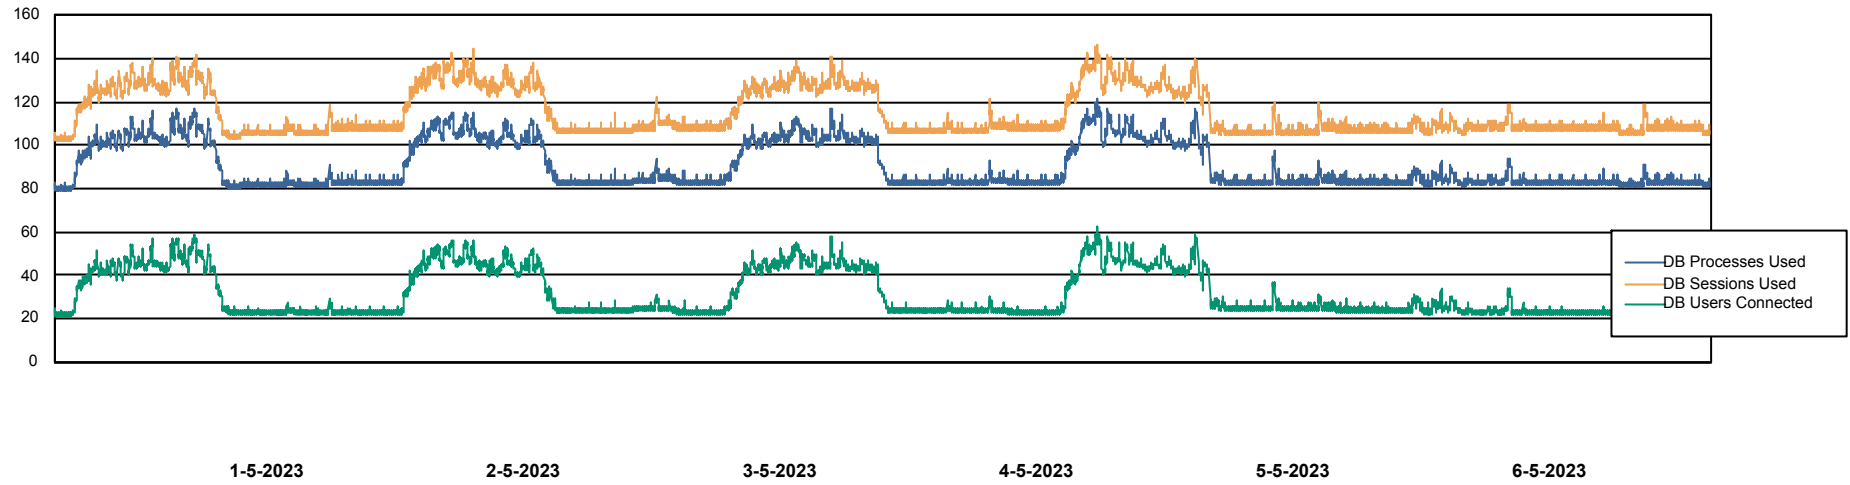

Weekly SLA Customer Report

Customer HUE_Production
Database ID 154

Database Performance HUE_PRD_S-ORABI_DB

Weekly SLA Customer Report

Customer HUE_Production
Database ID 154

Database Performance HUE_PRD_S-ORAPROD2_DB