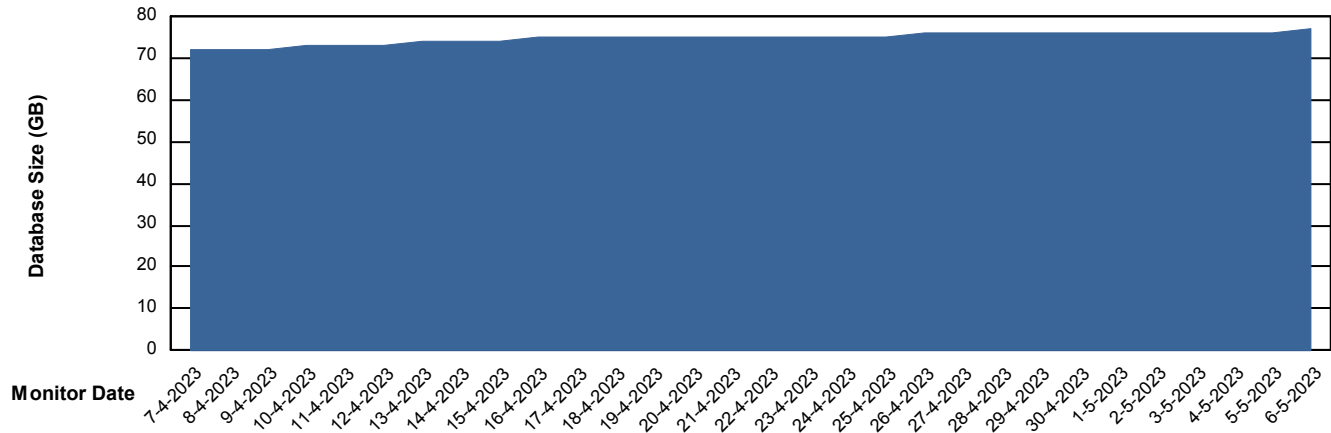

DATABASE SIZE HUE_PRD_S-ORAPROD2_DB

Database growth over last month