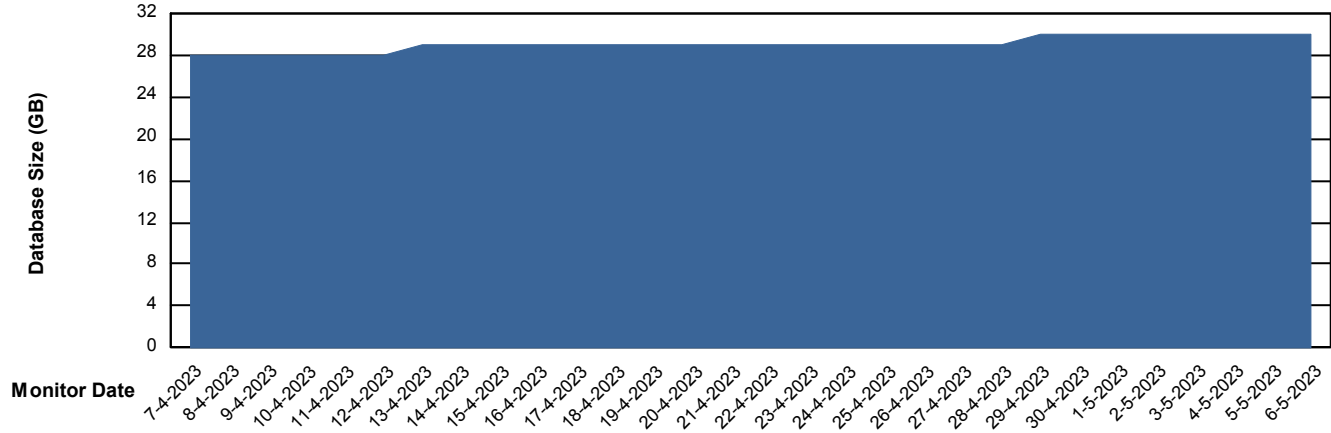

DATABASE SIZE HUE_PRD_S-ORABI_DB

Database growth over last month