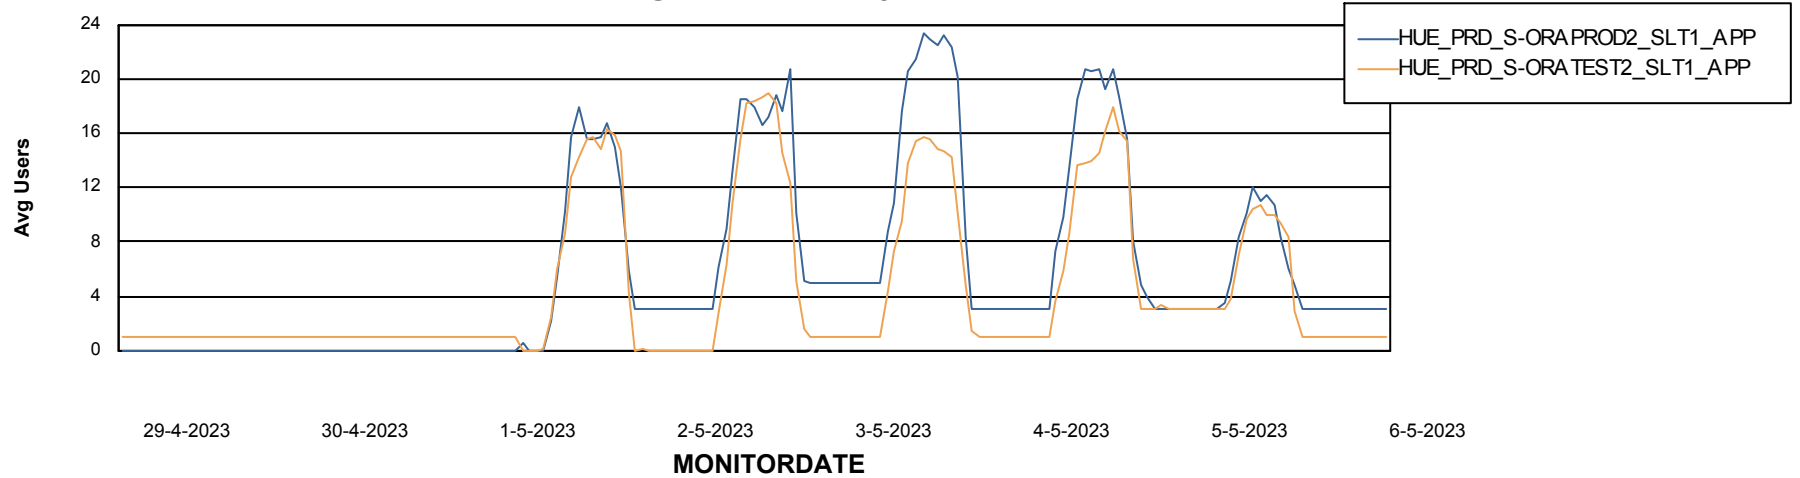

Standby Database Health HUE_Production

Recovery lag for last 7 days

Weekly SLA Customer Report

Customer HUE_Production
Database ID 154

ABSSolute Application Server Services

Avg memory used per ABS Server Service

Avg users per day per ABS server

Weekly SLA Customer Report

Customer HUE_Production
Database ID 154

ABSSolute Application ReportServer Services

Avg memory used per ReportServer Service

Weekly SLA Customer Report