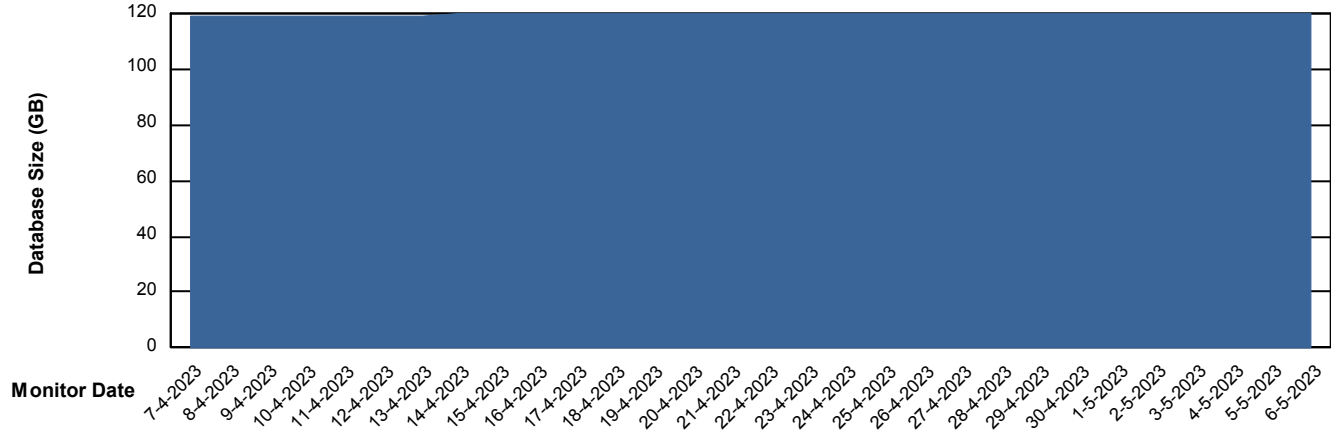

DB Processes Max 1,000

Weekly SLA Customer Report

Customer EUT_Production
Database ID 114

DATABASE SIZE EUT_EUP_PRD_URVINA22T_DB

Database growth over last month

DATABASE SIZE EUT_URM_PRD_URVINA26_DB

Database growth over last month