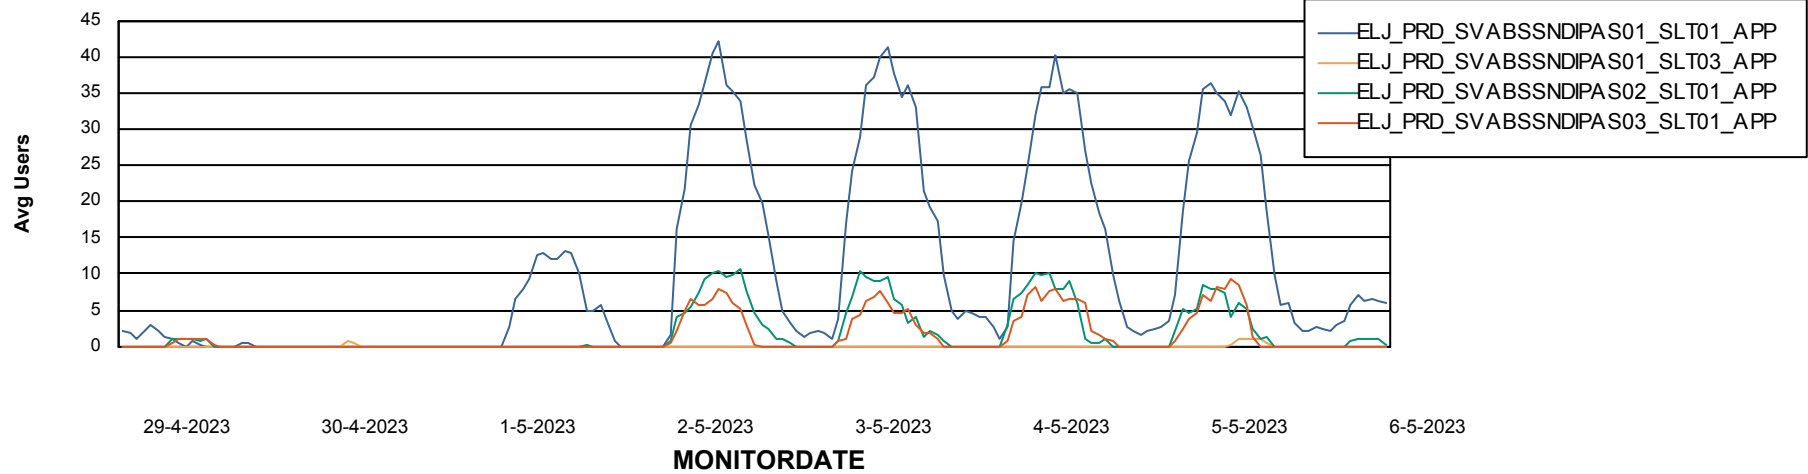

Avg users per day per ABS server