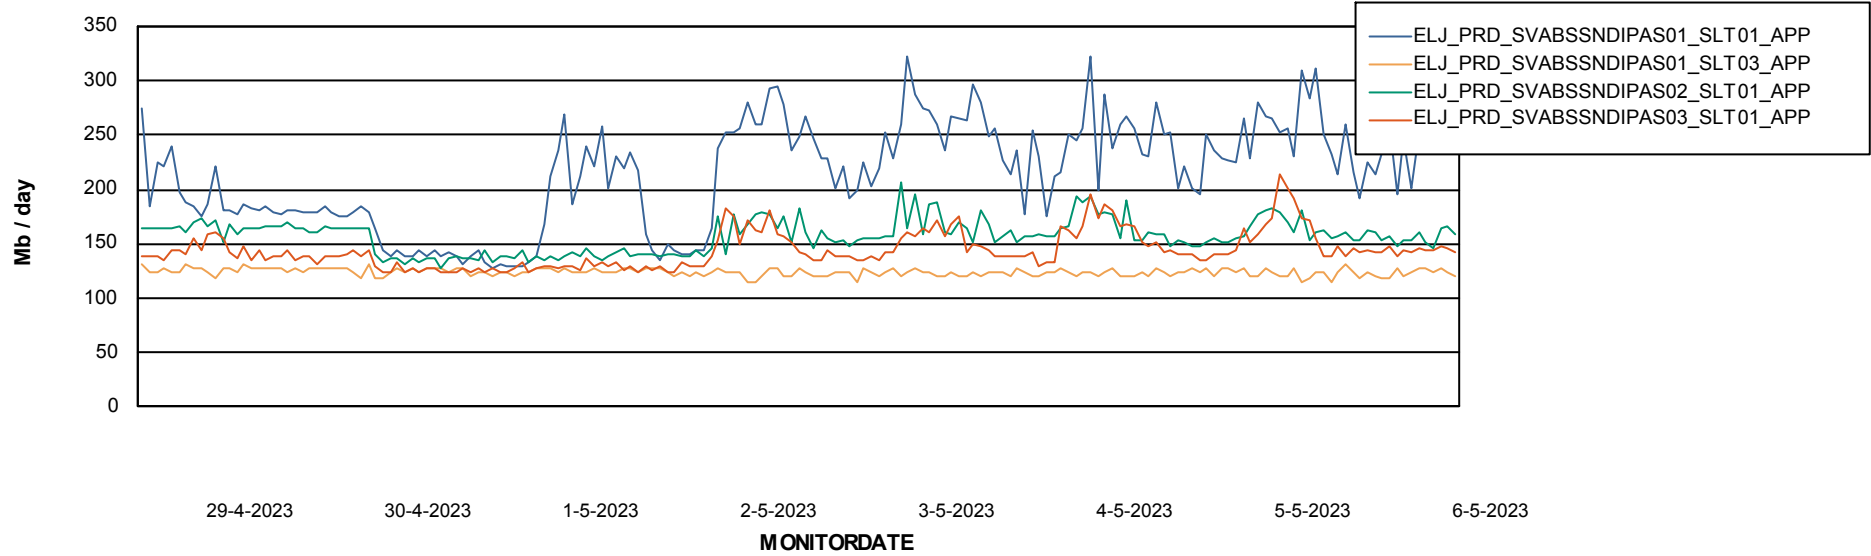

ABSSolute Application Server Services

Avg memory used per ABS Server Service