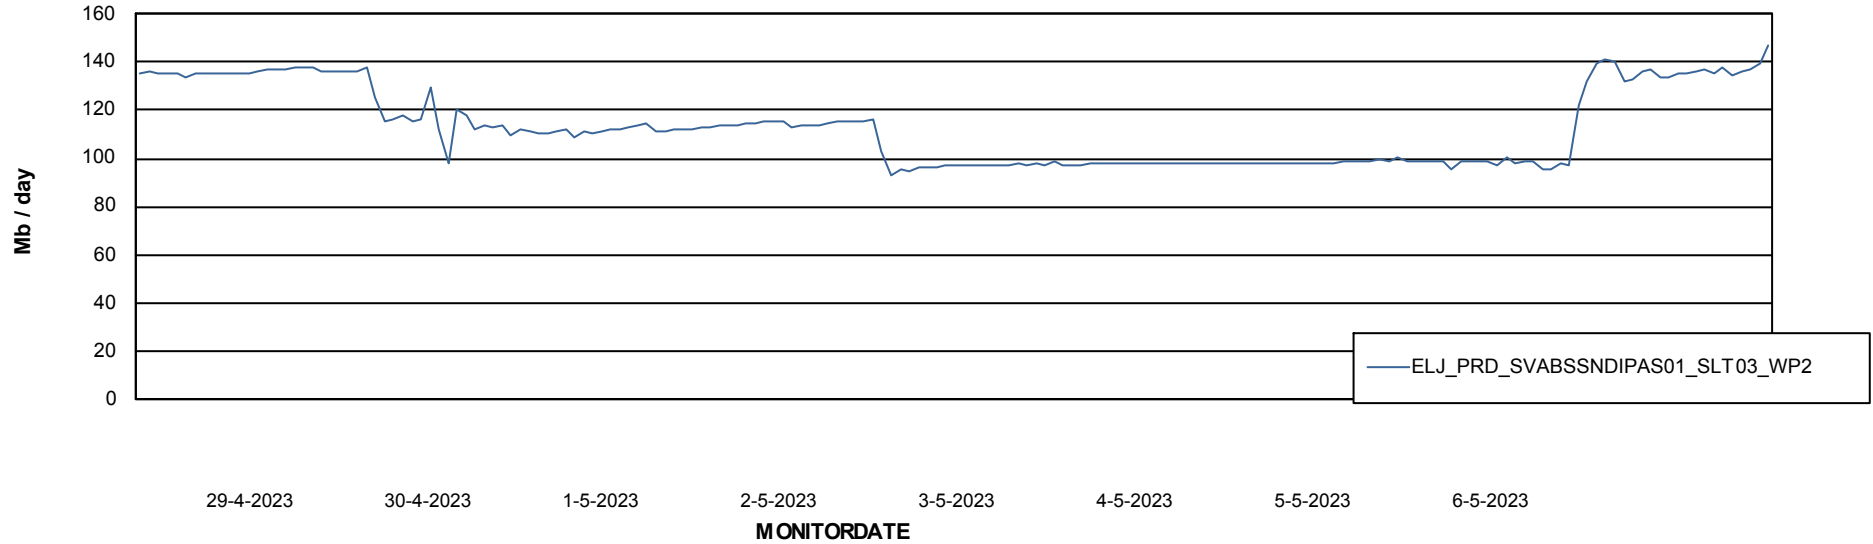

ABSSolute Web Component Services

Avg memory used per ABS Web component