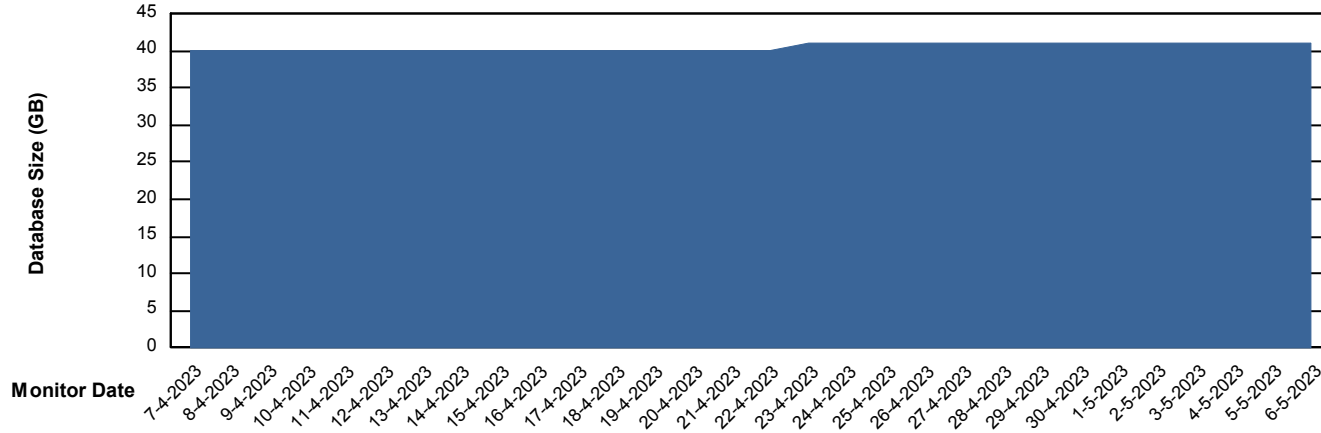

Customer ELJ Production
Database ID 72

Database Performance ELJDB_Standby

DB Processes Max 4
DB Sessions Max 600

Weekly SLA Customer Report

Customer ELJ Production
Database ID 72

DATABASE SIZE ELJDB_BI

Database growth over last month