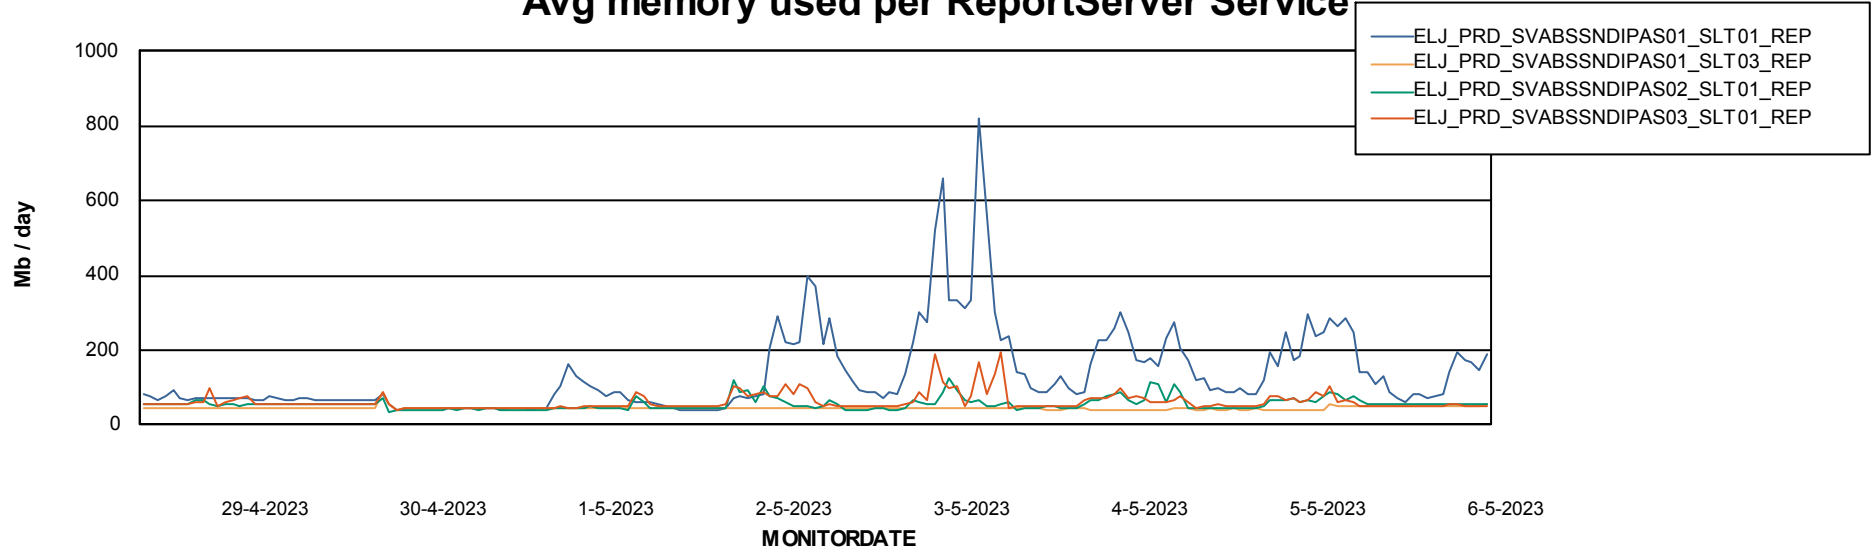

Avg memory used per ABS Server Service

Avg users per day per ABS server

Weekly SLA Customer Report

Customer ELJ Production
Database ID 72

ABSSolute Application ReportServer Services

Avg memory used per ReportServer Service