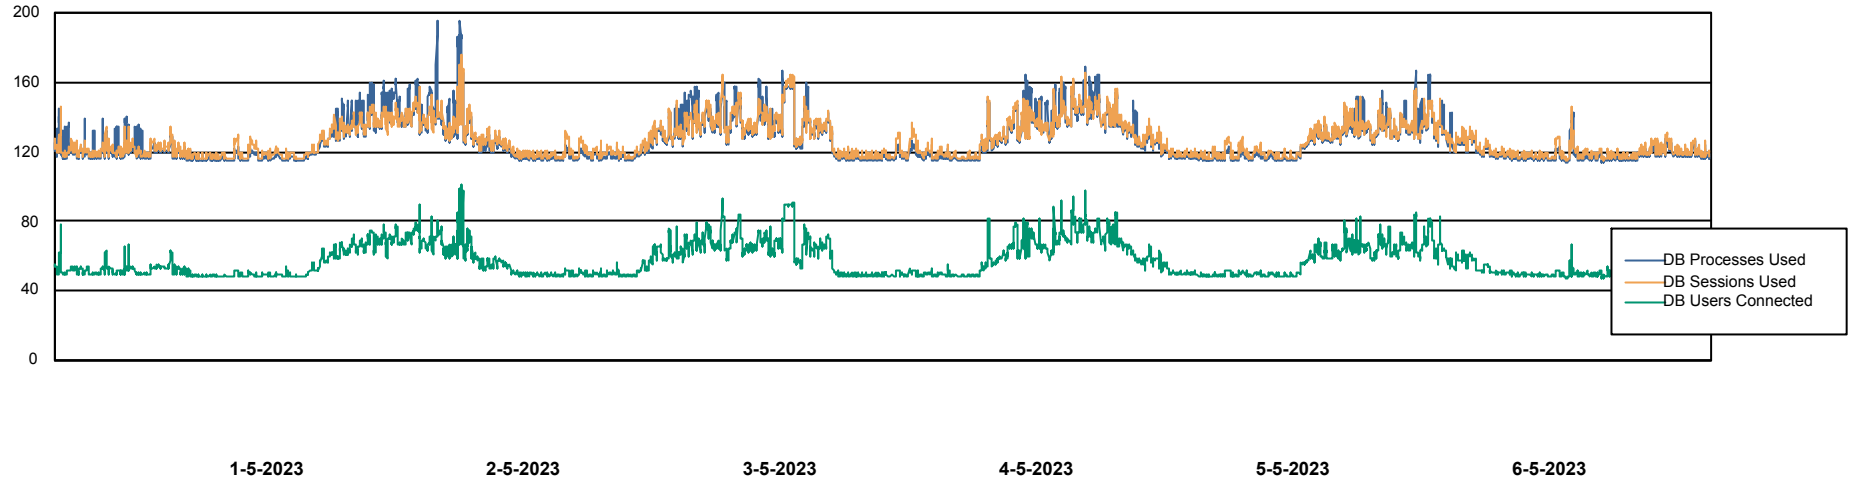

Weekly SLA Customer Report

Customer ELJ Production
Database ID 72

Database Performance ELJDB_BI

Weekly SLA Customer Report

Customer ELJ Production
Database ID 72

Database Performance ELJDB_Production

Weekly SLA Customer Report

Customer ELJ Production
Database ID 72

Database Performance ELJDB_Standby

DB Processes Max 4
DB Sessions Max 600

Weekly SLA Customer Report

Customer ELJ Production
Database ID 72

DATABASE SIZE ELJDB_BI

Database growth over last month