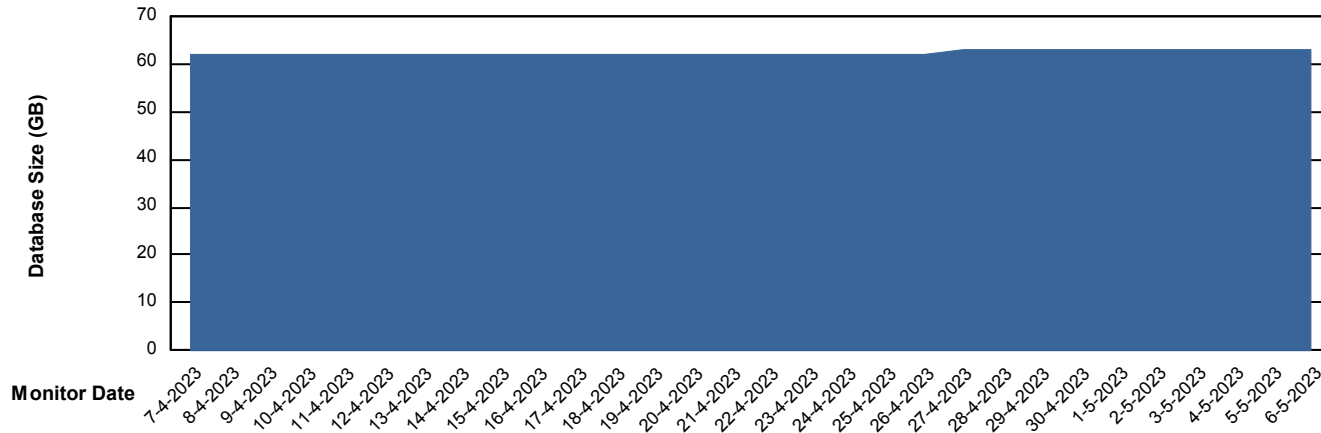

DATABASE SIZE ELJDB_Production

Database growth over last month