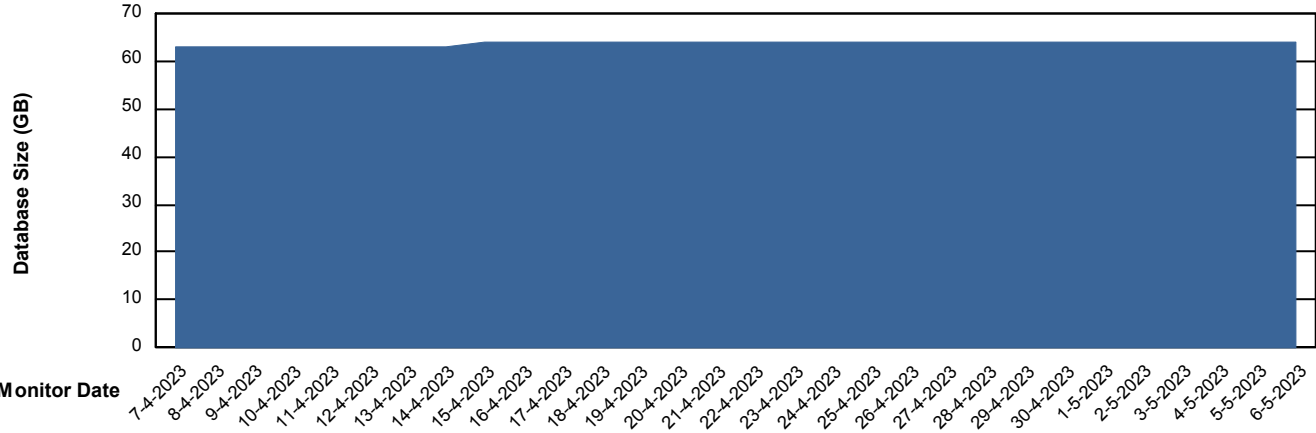

DB Processes Max 1,000

Weekly SLA Customer Report

Customer ECL_Production
 Database ID 156

DATABASE SIZE ECL_PRD_ECLABS_DB_Production

Database growth over last month

Database Tablespace ECL_PRD_ECLABS_DB_Production