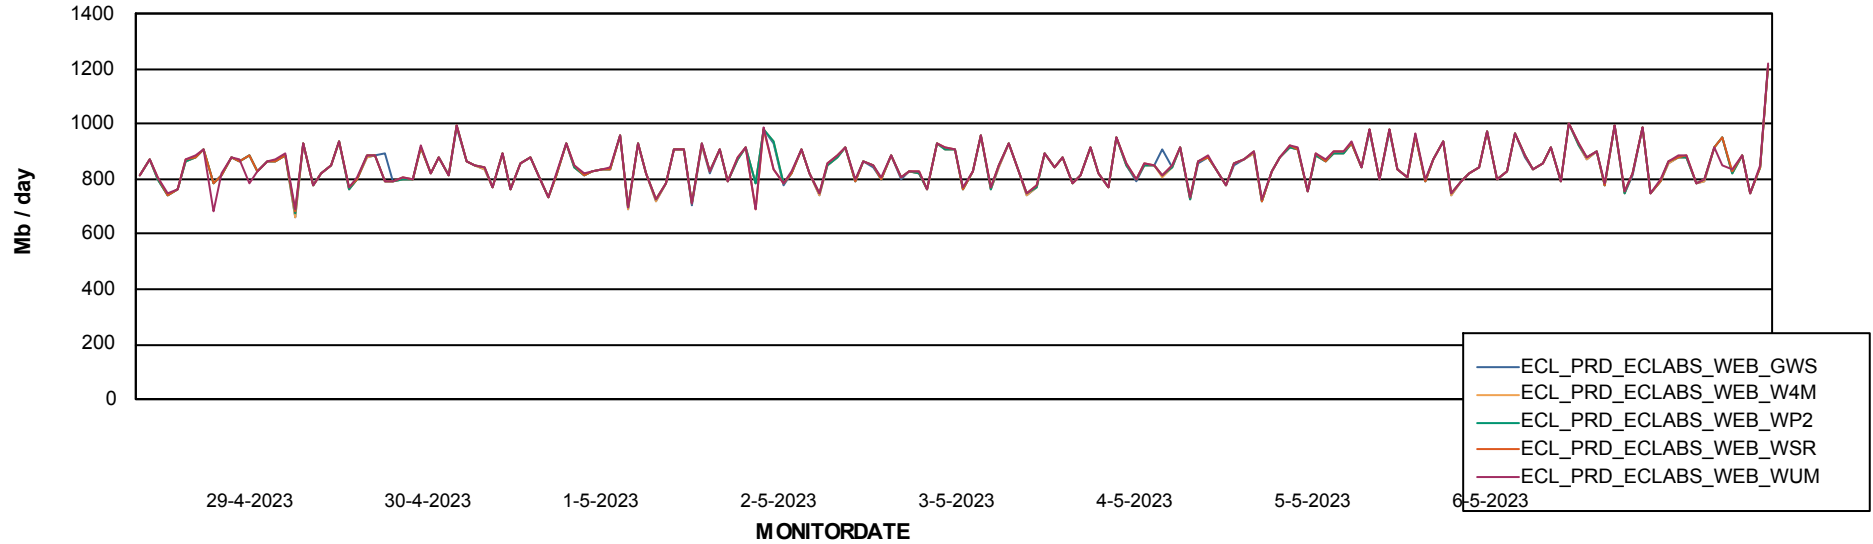

ABSSolute Web Component Services

Avg memory used per ABS Web component