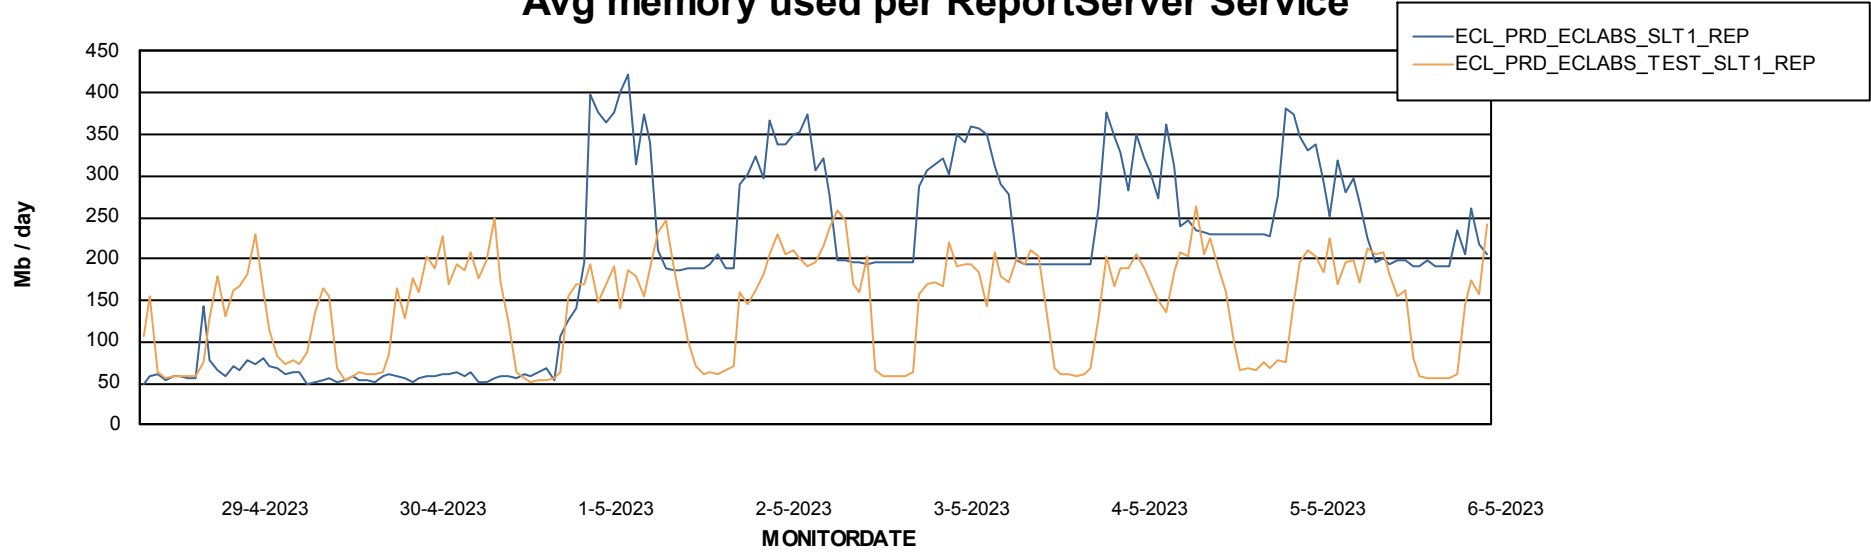

Avg memory used per ABS Server Service

Avg users per day per ABS server

Weekly SLA Customer Report

Customer ECL_Production
Database ID 156

ABSSolute Application ReportServer Services

Avg memory used per ReportServer Service

Weekly SLA Customer Report

Customer ECL_Production
Database ID 156

ABSSolute Web Component Services

Avg memory used per ABS Web component

Weekly SLA Customer Report

Customer ECL_Production
Database ID 156

Disaster per ABS component