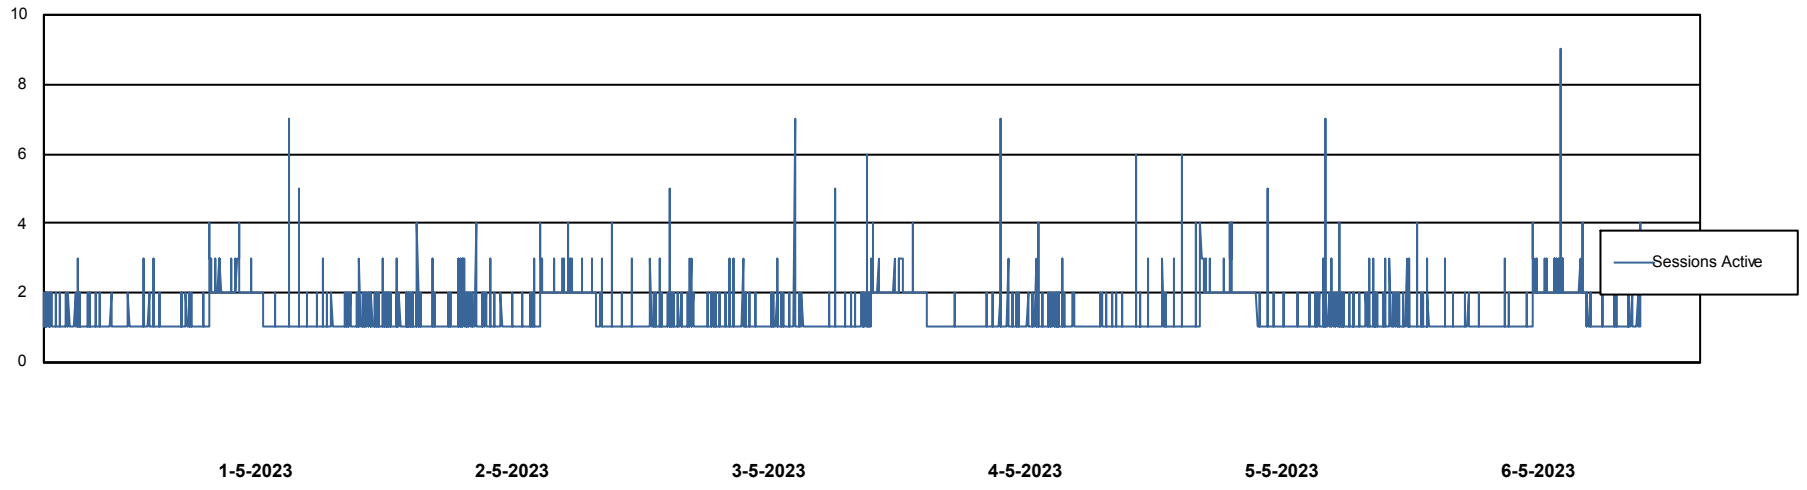

Weekly SLA Customer Report

Customer ECL_Production
Database ID 156

Harddisk Usage ECL_PRD_ECLABS-WEB

	Free disk space on C: (%)	Total disk space on C: (Gb)	Used disk space on C: (Gb)
6-5-2023	65	99	35
5-5-2023	65	99	34
4-5-2023	65	99	34
3-5-2023	65	99	34
2-5-2023	66	99	34
1-5-2023	67	99	33
30-4-2023	67	99	33

Weekly SLA Customer Report

Customer ECL_Production
Database ID 156

Database Performance ECL_PRD_ECLABS_DB_Production

Weekly SLA Customer Report

Customer ECL_Production
Database ID 156

Database Performance ECL_TEST_ECLABS-TEST_DB_STB (ECL_Standby DB)