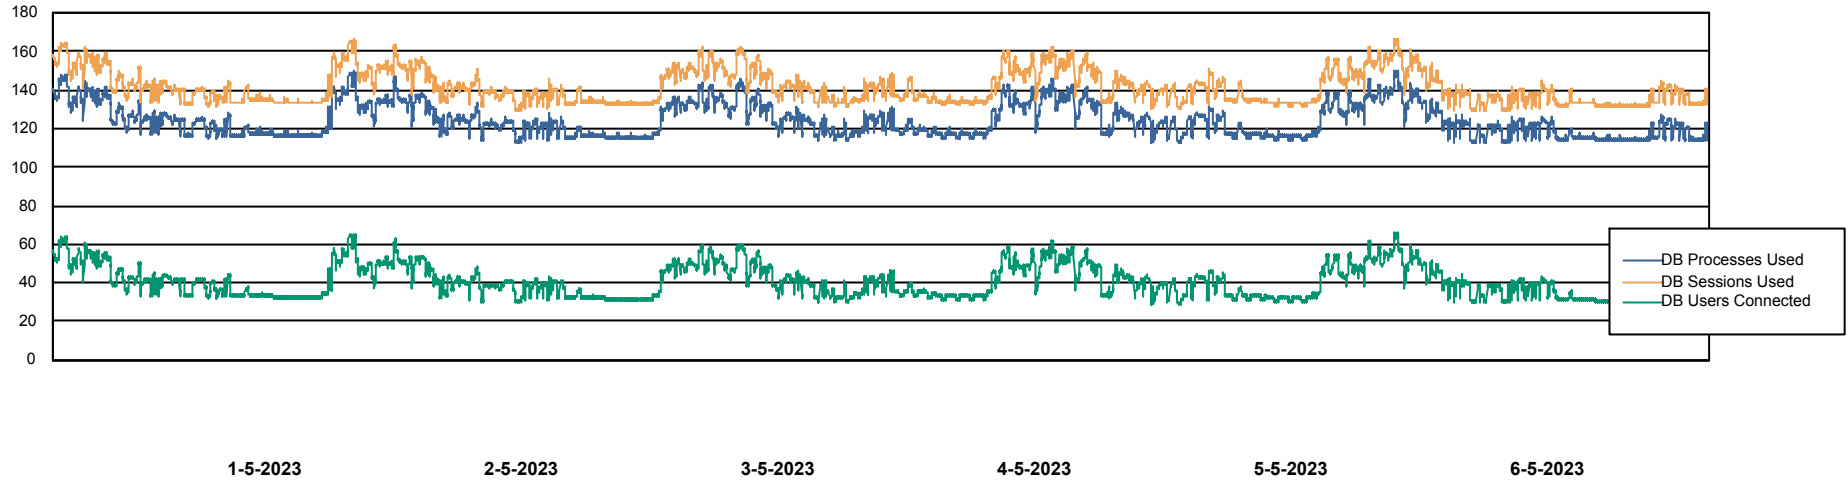

Weekly SLA Customer Report

Customer ECL_Production
Database ID 156

Harddisk Usage ECL_PRD_ECLABS-WEB

	Free disk space on C: (%)	Total disk space on C: (Gb)	Used disk space on C: (Gb)
6-5-2023	65	99	35
5-5-2023	65	99	34
4-5-2023	65	99	34
3-5-2023	65	99	34
2-5-2023	66	99	34
1-5-2023	67	99	33
30-4-2023	67	99	33

Weekly SLA Customer Report

Customer ECL_Production
Database ID 156

Database Performance ECL_PRD_ECLABS_DB_Production

Weekly SLA Customer Report

Customer ECL_Production
Database ID 156

Database Performance ECL_TEST_ECLABS-TEST_DB_STB (ECL_Standby DB)