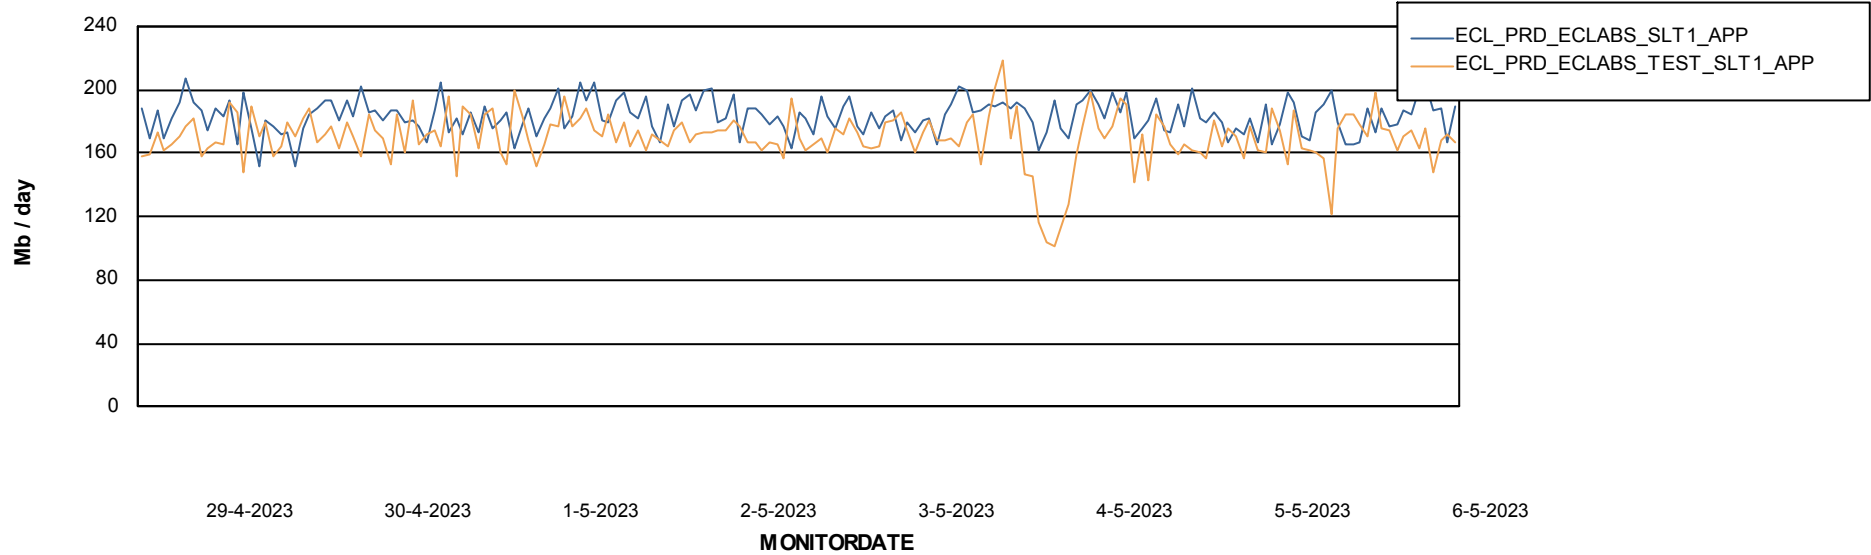

Weekly SLA Customer Report

Customer ECL_Production
Database ID 156

Standby Database Health ECL_Production

Recovery lag for last 7 days

Weekly SLA Customer Report

Customer ECL_Production
Database ID 156

ABSSolute Application Server Services

Avg memory used per ABS Server Service

Avg users per day per ABS server

Weekly SLA Customer Report

Customer ECL_Production
Database ID 156

ABSSolute Application ReportServer Services

Avg memory used per ReportServer Service