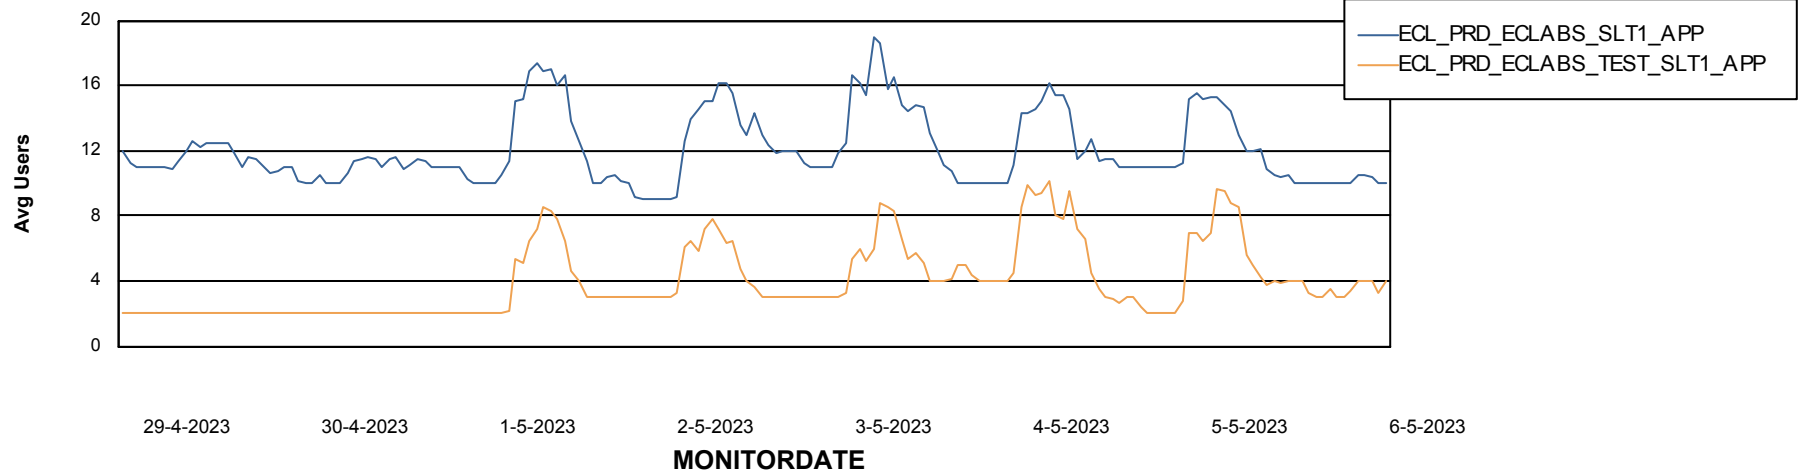

Weekly SLA Customer Report

Customer ECL_Production
Database ID 156

Standby Database Health ECL_Production

Recovery lag for last 7 days

Weekly SLA Customer Report

Customer ECL_Production
Database ID 156

ABSSolute Application Server Services

Avg memory used per ABS Server Service

Avg users per day per ABS server

Weekly SLA Customer Report

Customer ECL_Production
Database ID 156

ABSSolute Application ReportServer Services

Avg memory used per ReportServer Service