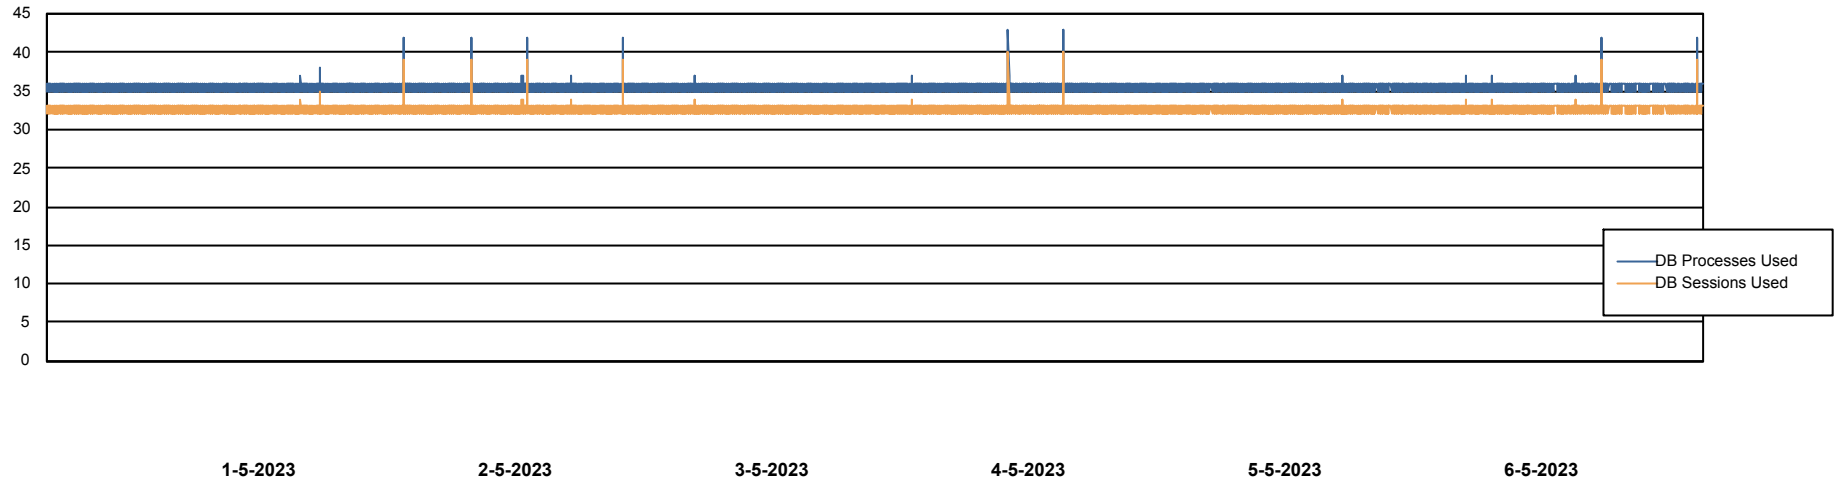

Weekly SLA Customer Report

Customer ECL_Production
Database ID 156

Database Performance ECL_PRD_ECLABS_DB_Production

Weekly SLA Customer Report

Customer ECL_Production
Database ID 156

Database Performance ECL_TEST_ECLABS-TEST_DB_STB (ECL_Standby DB)

DB Processes Max 1,000

Weekly SLA Customer Report

Customer ECL_Production
 Database ID 156

DATABASE SIZE ECL_PRD_ECLABS_DB_Production

Database growth over last month

Database Tablespace ECL_PRD_ECLABS_DB_Production