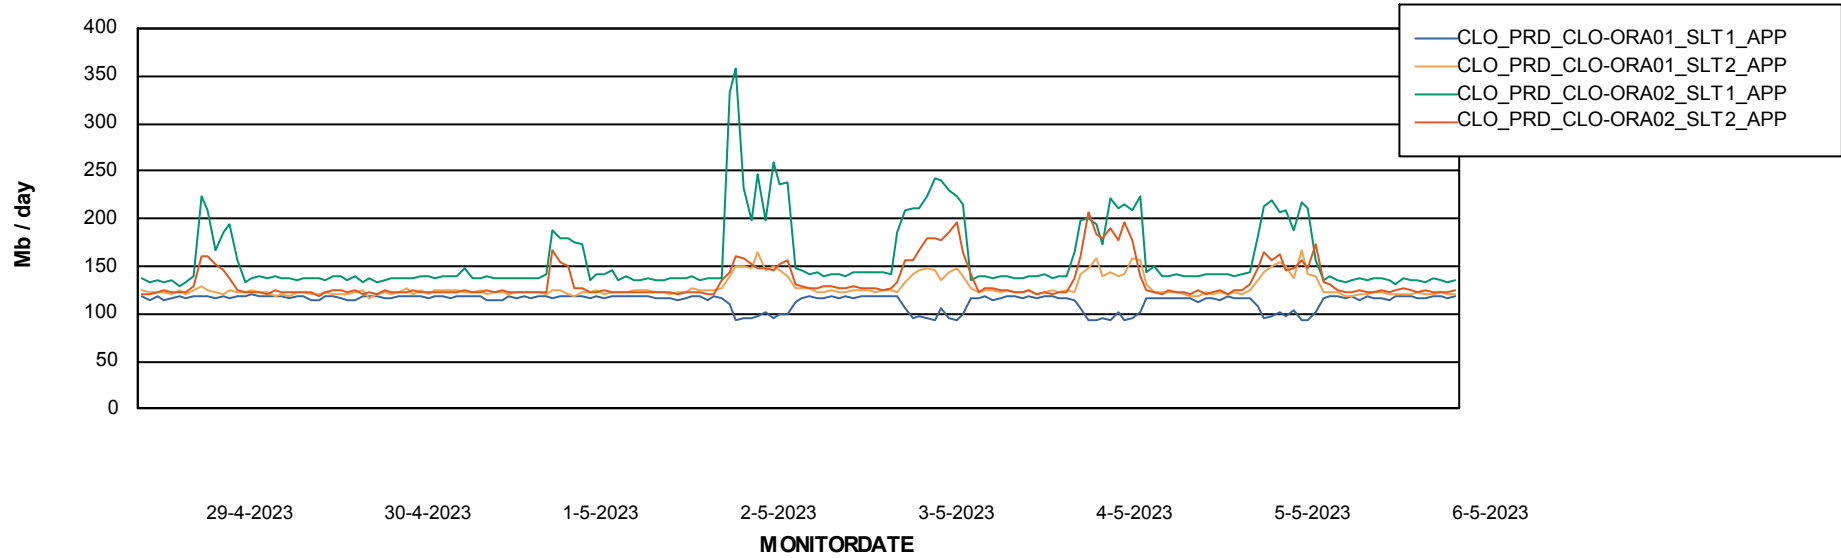

ABSSolute Application Server Services

Avg memory used per ABS Server Service