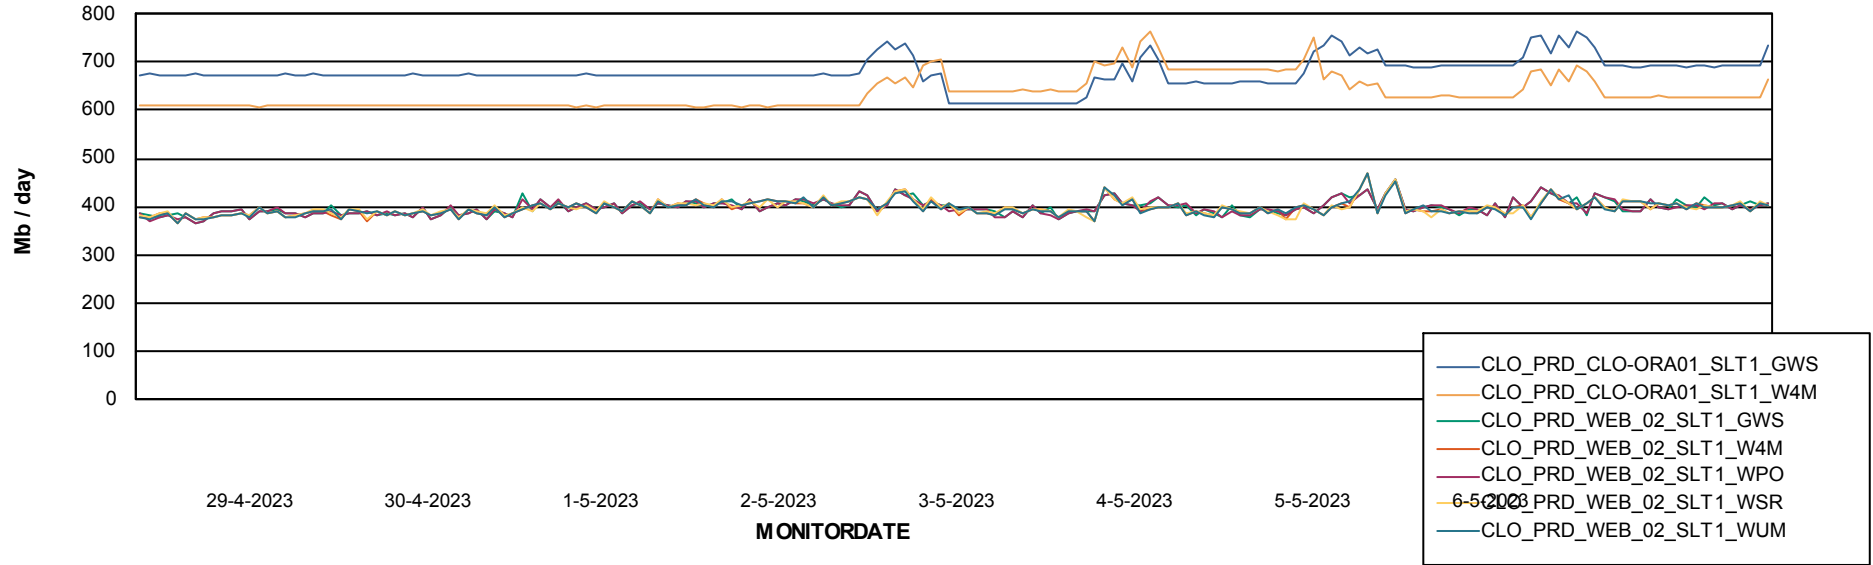

ABSSolute Web Component Services

Avg memory used per ABS Web component