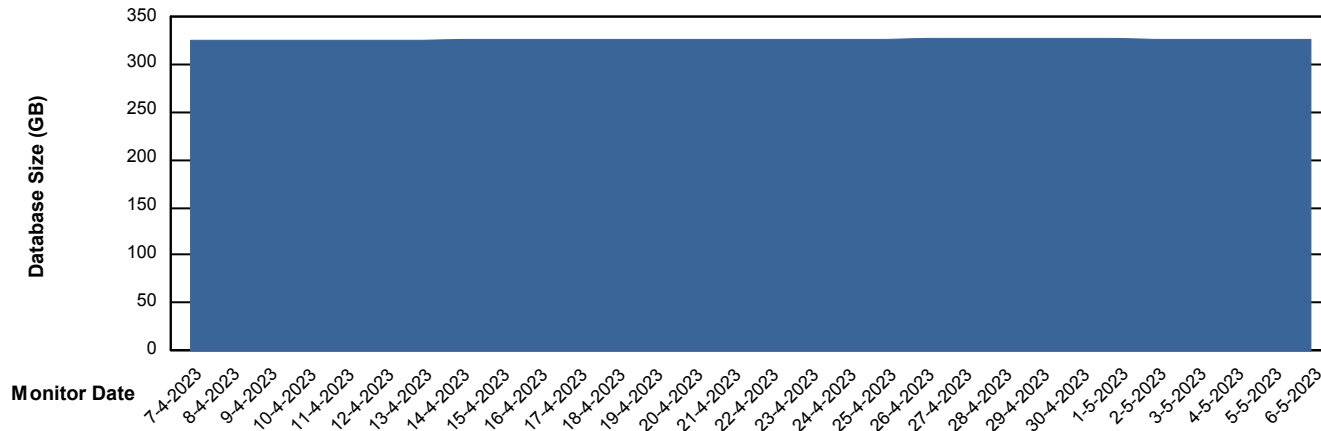

DATABASE SIZE CLODB_PRD_CLO-ORA01

Database growth over last month