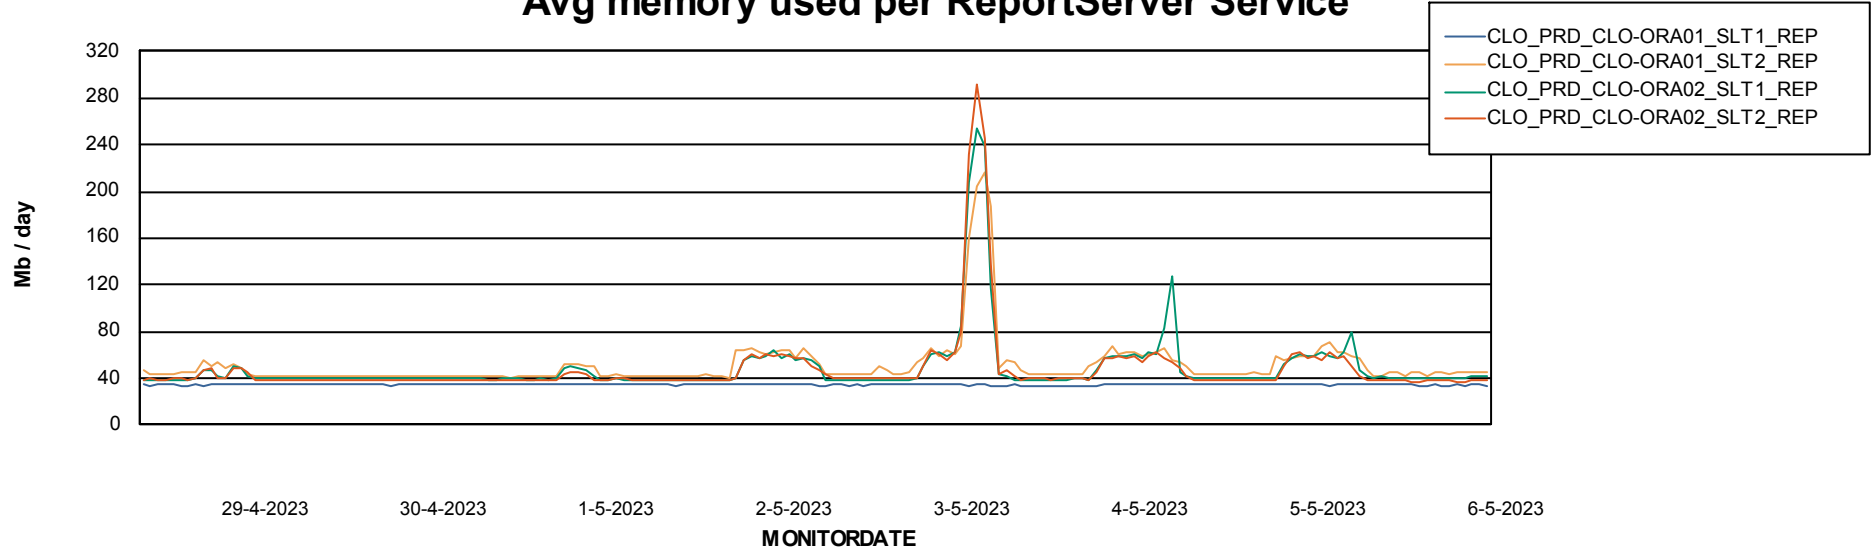

ABSSolute Application ReportServer Services

Avg memory used per ReportServer Service