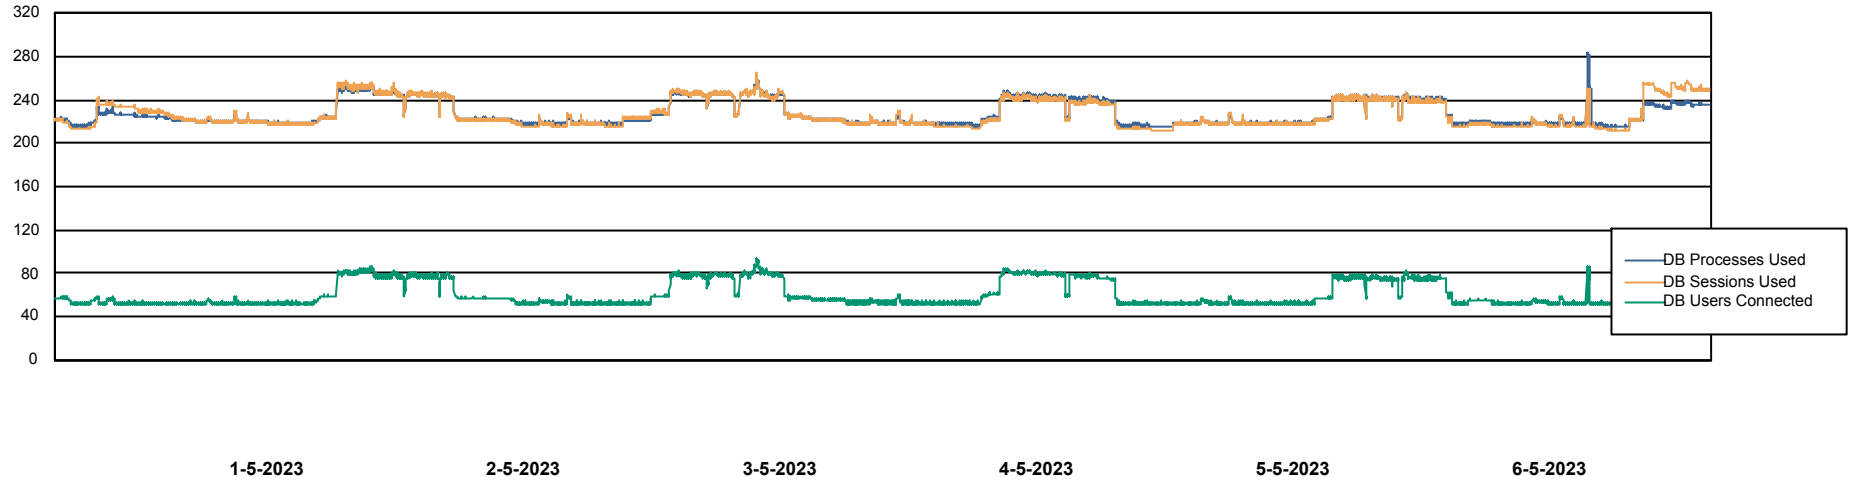

Database Performance CLODB_PRD_CLO-ORA01