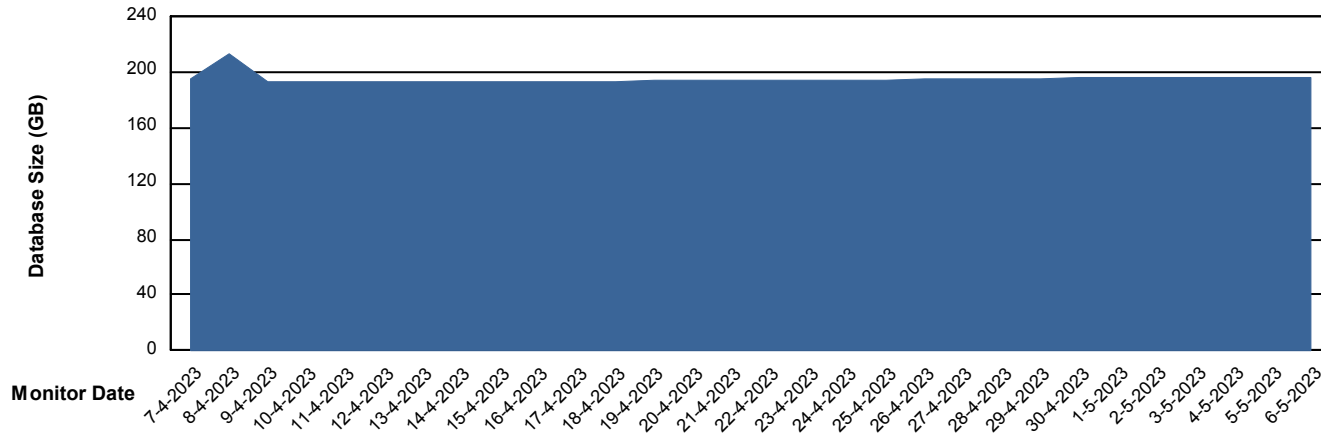

Weekly SLA Customer Report

Customer BNL_Production
Database ID 83

Database Performance BNL_EMCC

Weekly SLA Customer Report

Customer BNL_Production
Database ID 83

Database Performance BNLDB_Production_New

Weekly SLA Customer Report

Customer BNL_Production
Database ID 83

Database Performance BNLDB_Standby

Weekly SLA Customer Report

Customer BNL_Production
Database ID 83

DATABASE SIZE BNL_EMCC

Database growth over last month

DATABASE SIZE BNLDB_Production_New

Database growth over last month

Weekly SLA Customer Report

Customer BNL_Production
 Database ID 83

Database Tablespace BNLDB_Production_New

Date	Tablespace Name	Filesize (Gb)	Usedsize (Gb)	Percentage free
6-5-2023	ABSDATA	105	63	40
	INDX	200	124	38
5-5-2023	ABSDATA	105	63	40
	INDX	200	124	38
4-5-2023	ABSDATA	105	63	40
	INDX	200	124	38
3-5-2023	ABSDATA	105	63	40
	INDX	200	124	38
2-5-2023	ABSDATA	105	63	40
	INDX	200	123	38
1-5-2023	ABSDATA	105	63	40
	INDX	200	123	38
30-4-2023	ABSDATA	105	63	40
	INDX	200	123	38