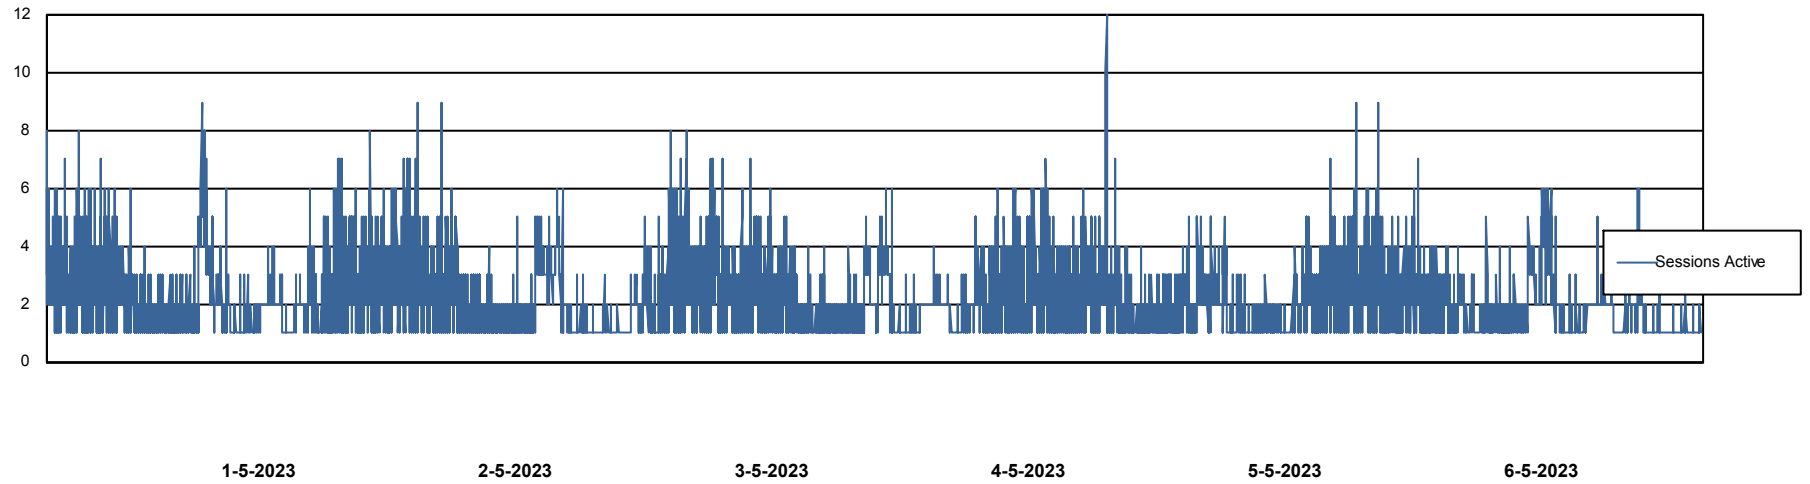

Weekly SLA Customer Report

Customer BNL_Production
Database ID 83

Database Performance BNL_EMCC

Weekly SLA Customer Report

Customer BNL_Production
Database ID 83

Database Performance BNLDB_Production_New

Weekly SLA Customer Report

Customer BNL_Production
Database ID 83

Database Performance BNLDB_Standby

Weekly SLA Customer Report

Customer BNL_Production
Database ID 83

DATABASE SIZE BNL_EMCC

Database growth over last month

DATABASE SIZE BNLDB_Production_New