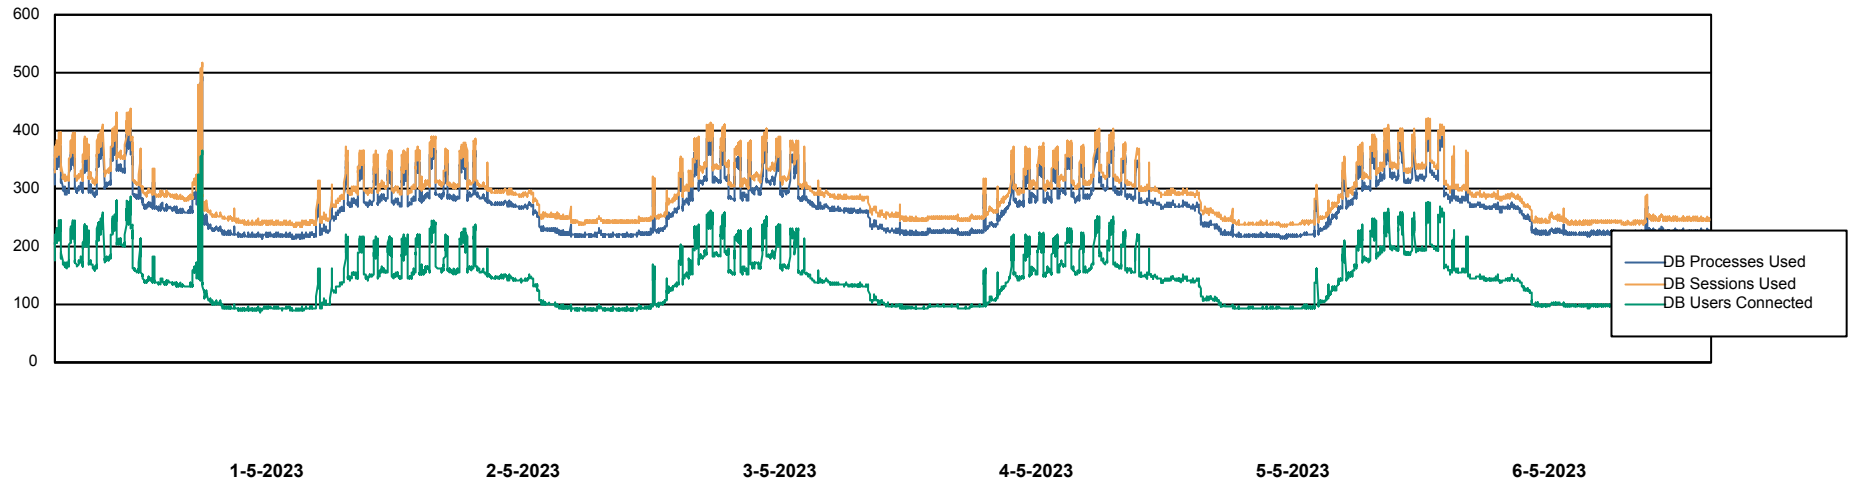

Weekly SLA Customer Report

Customer BNL_Production
Database ID 83

Database Performance BNL_EMCC

Weekly SLA Customer Report

Customer BNL_Production
Database ID 83

Database Performance BNLDB_Production_New

Weekly SLA Customer Report

Customer BNL_Production
Database ID 83

Database Performance BNLDB_Standby

Weekly SLA Customer Report

Customer BNL_Production
Database ID 83

DATABASE SIZE BNL_EMCC

Database growth over last month

DATABASE SIZE BNLDB_Production_New