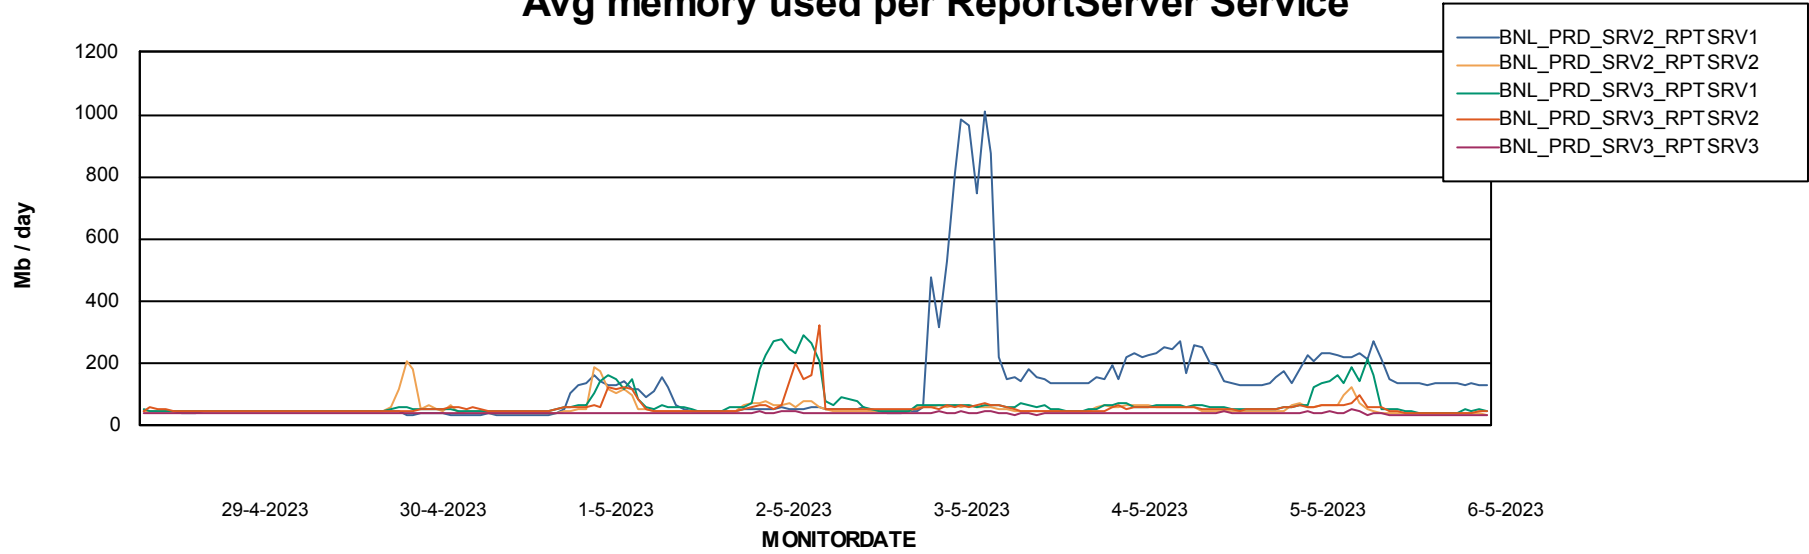

Avg users per day per ABS server

Weekly SLA Customer Report

Customer BNL_Production
Database ID 83

ABSSolute Web Component Services

Avg memory used per ReportServer Service

Weekly SLA Customer Report

Customer BNL_Production
Database ID 83