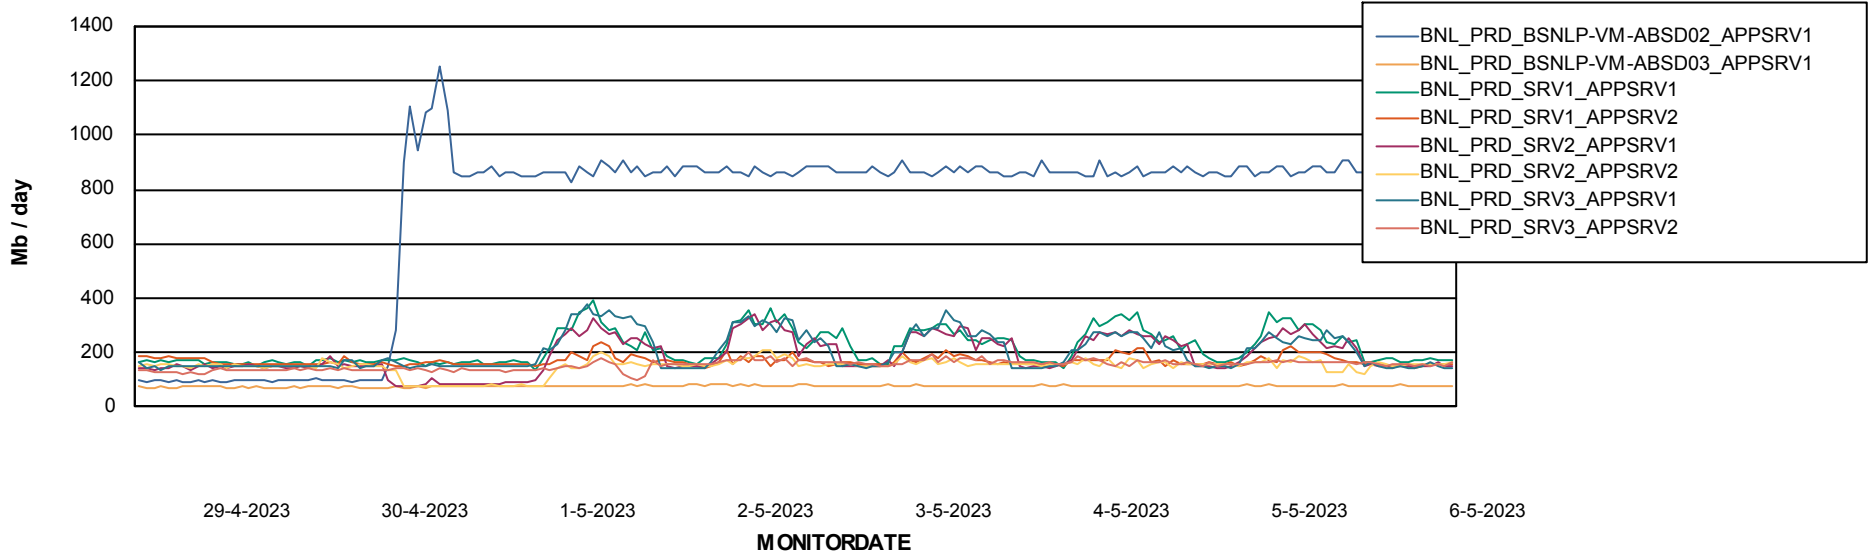

Database growth over last month

Weekly SLA Customer Report

Customer BNL_Production
 Database ID 83

Database Tablespace BNLDB_Production_New

Date	Tablespace Name	Filesize (Gb)	Usedsize (Gb)	Percentage free
6-5-2023	ABSDATA	105	63	40
	INDX	200	124	38
5-5-2023	ABSDATA	105	63	40
	INDX	200	124	38
4-5-2023	ABSDATA	105	63	40
	INDX	200	124	38
3-5-2023	ABSDATA	105	63	40
	INDX	200	124	38
2-5-2023	ABSDATA	105	63	40
	INDX	200	123	38
1-5-2023	ABSDATA	105	63	40
	INDX	200	123	38
30-4-2023	ABSDATA	105	63	40
	INDX	200	123	38

Standby Database Health BNL_Production

Recovery lag for last 7 days

Weekly SLA Customer Report

Customer BNL_Production
Database ID 83

ABSSolute Application Server Services

Avg memory used per ABS Server Service

Avg users per day per ABS server

Weekly SLA Customer Report

Customer BNL_Production
Database ID 83

ABSSolute Web Component Services

Avg memory used per ReportServer Service

Weekly SLA Customer Report

Customer BNL_Production
Database ID 83