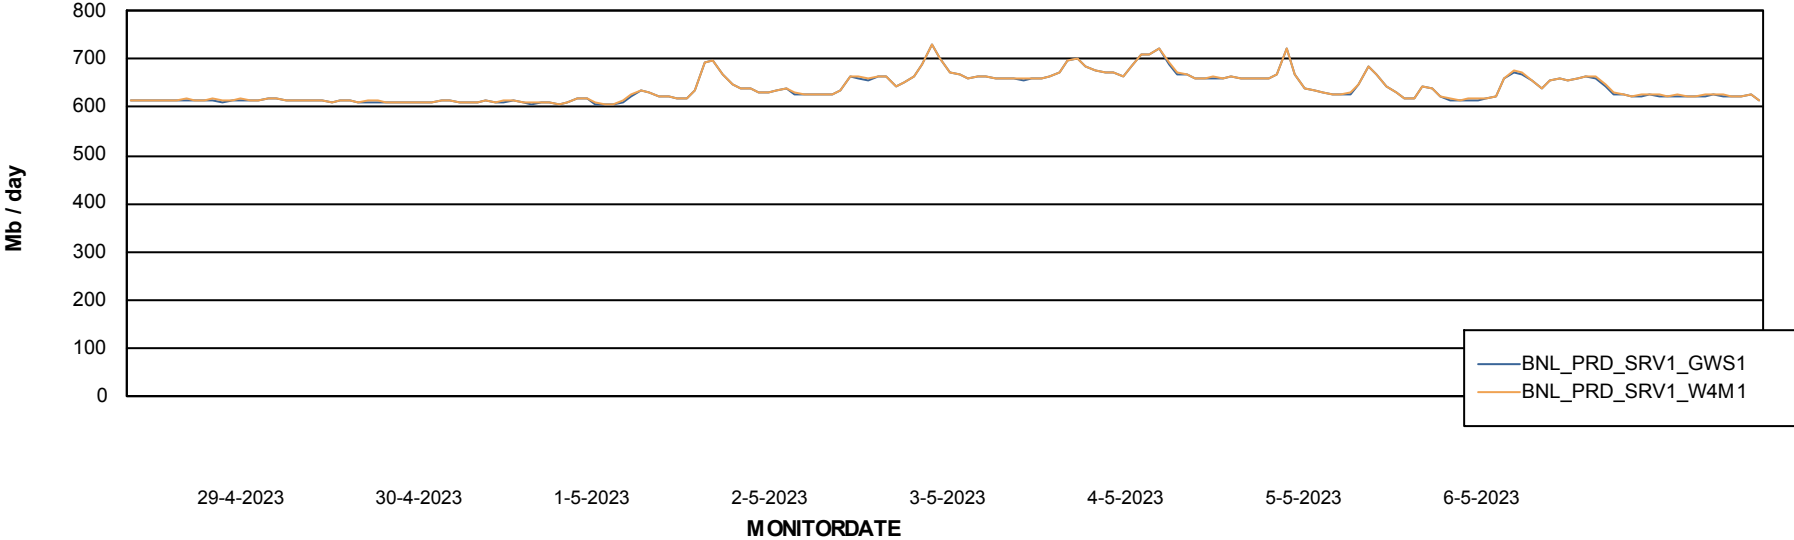

ABSSolute Web Component Services

Avg memory used per ABS Web component