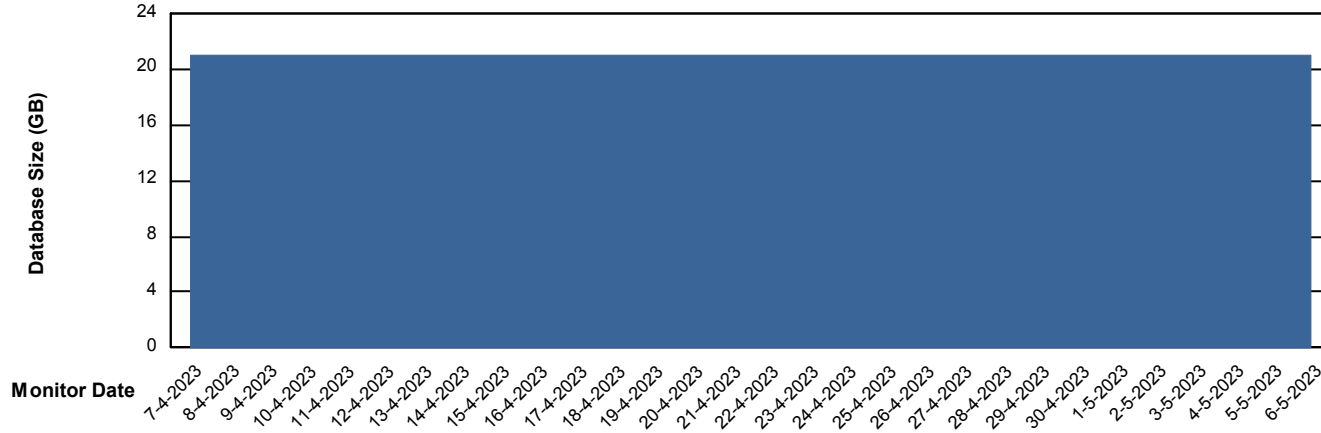

Weekly SLA Customer Report

Customer BNL_Production
Database ID 83

Database Performance BNL_EMCC

Weekly SLA Customer Report

Customer BNL_Production
Database ID 83

Database Performance BNLDB_Production_New

Weekly SLA Customer Report

Customer BNL_Production
Database ID 83

Database Performance BNLDB_Standby

Weekly SLA Customer Report

Customer BNL_Production
Database ID 83

DATABASE SIZE BNL_EMCC

Database growth over last month

DATABASE SIZE BNLDB_Production_New