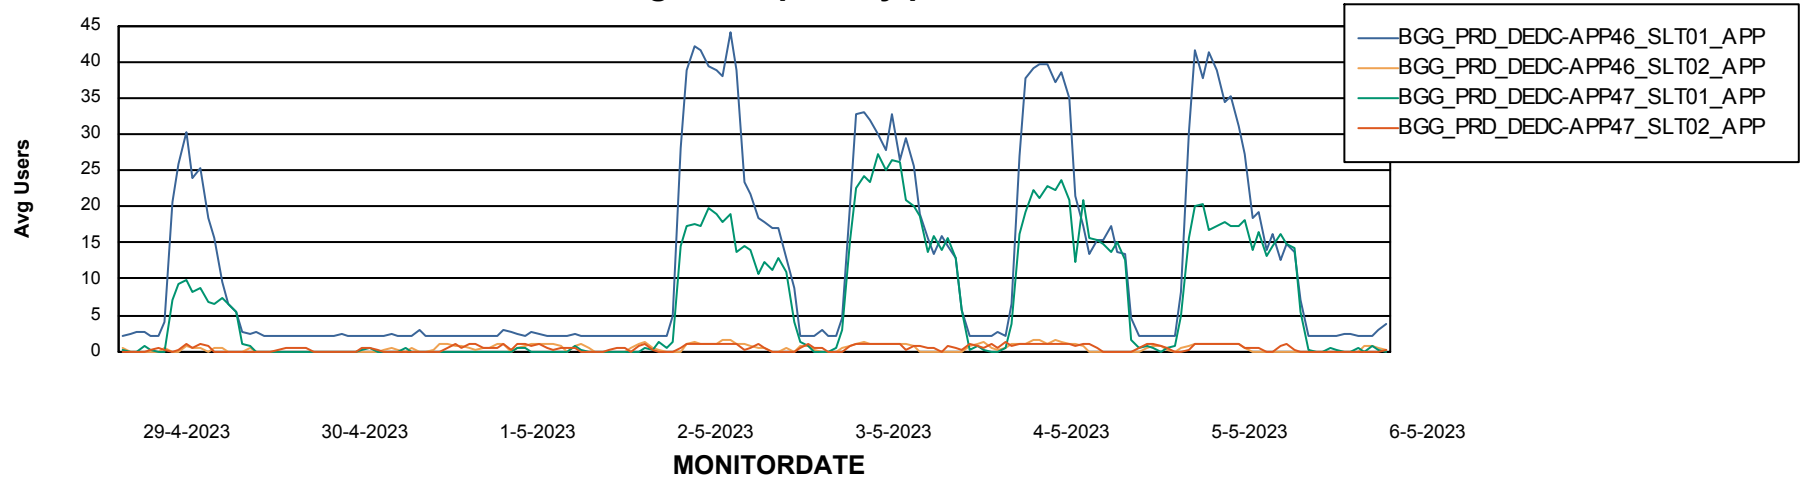

DATABASE SIZE BGG_PRD_DEDC-DB07_DB_Production

Database growth over last month

Weekly SLA Customer Report

Customer BGG_Production
 Database ID 162

Database Tablespace BGG_PRD_DEDC-DB07_DB_Production

Date	Tablespace Name	Filesize (Gb)	Usedsize (Gb)	Percentage free
6-5-2023	ABSDATA	576	454	21
	INDX	38	20	48
5-5-2023	ABSDATA	576	454	21
	INDX	38	20	48
4-5-2023	ABSDATA	576	466	19
	INDX	38	20	48
3-5-2023	ABSDATA	576	466	19
	INDX	38	20	49
2-5-2023	ABSDATA	576	465	19
	INDX	38	19	49
1-5-2023	ABSDATA	550	463	16
	INDX	38	19	49
30-4-2023	ABSDATA	550	463	16
	INDX	38	19	49

Weekly SLA Customer Report

Customer BGG_Production
Database ID 162

ABSSolute Application Server Services

Avg memory used per ABS Server Service

Avg users per day per ABS server

Weekly SLA Customer Report

Customer BGG_Production
Database ID 162