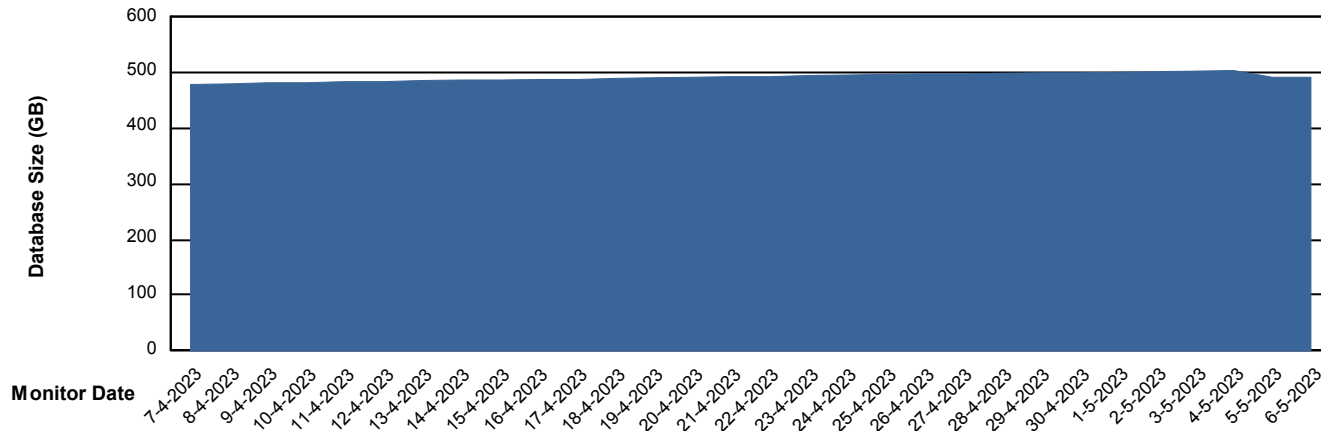

DATABASE SIZE BGG_PRD_DEDC-DB07_DB_Production

Database growth over last month