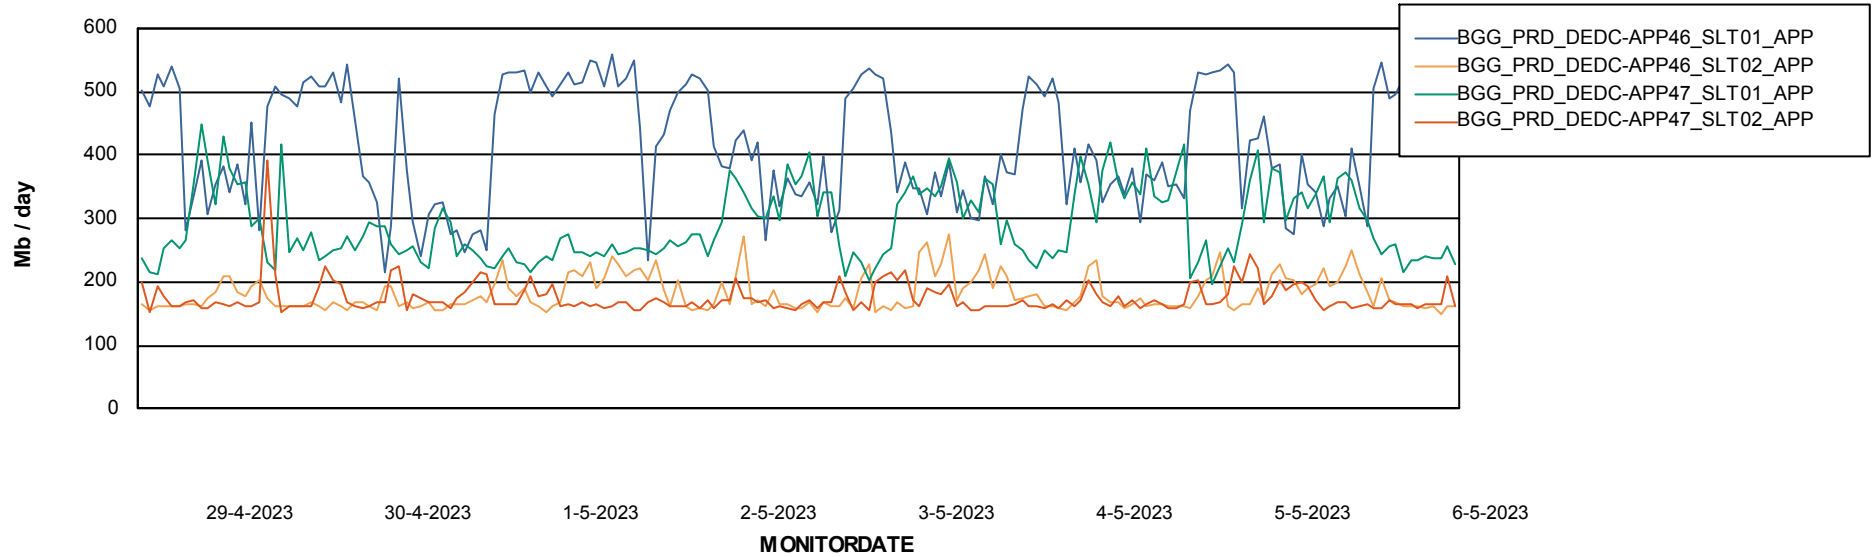

Weekly SLA Customer Report

Customer BGG_Production
Database ID 162

Database Performance BGG_PRD_DEDC-DB07_DB_Production

Weekly SLA Customer Report

Customer BGG_Production
Database ID 162

Database Performance BGG_PRD_DEDC-DB08_DB_Stb

DATABASE SIZE BGG_PRD_DEDC-DB07_DB_Production

Database growth over last month

Weekly SLA Customer Report

Customer BGG_Production
 Database ID 162

Database Tablespace BGG_PRD_DEDC-DB07_DB_Production

Date	Tablespace Name	Filesize (Gb)	Usedsize (Gb)	Percentage free
6-5-2023	ABSDATA	576	454	21
	INDX	38	20	48
5-5-2023	ABSDATA	576	454	21
	INDX	38	20	48
4-5-2023	ABSDATA	576	466	19
	INDX	38	20	48
3-5-2023	ABSDATA	576	466	19
	INDX	38	20	49
2-5-2023	ABSDATA	576	465	19
	INDX	38	19	49
1-5-2023	ABSDATA	550	463	16
	INDX	38	19	49
30-4-2023	ABSDATA	550	463	16
	INDX	38	19	49

Weekly SLA Customer Report

Customer BGG_Production
Database ID 162

ABSSolute Application Server Services

Avg memory used per ABS Server Service

Avg users per day per ABS server

Weekly SLA Customer Report

Customer BGG_Production
Database ID 162