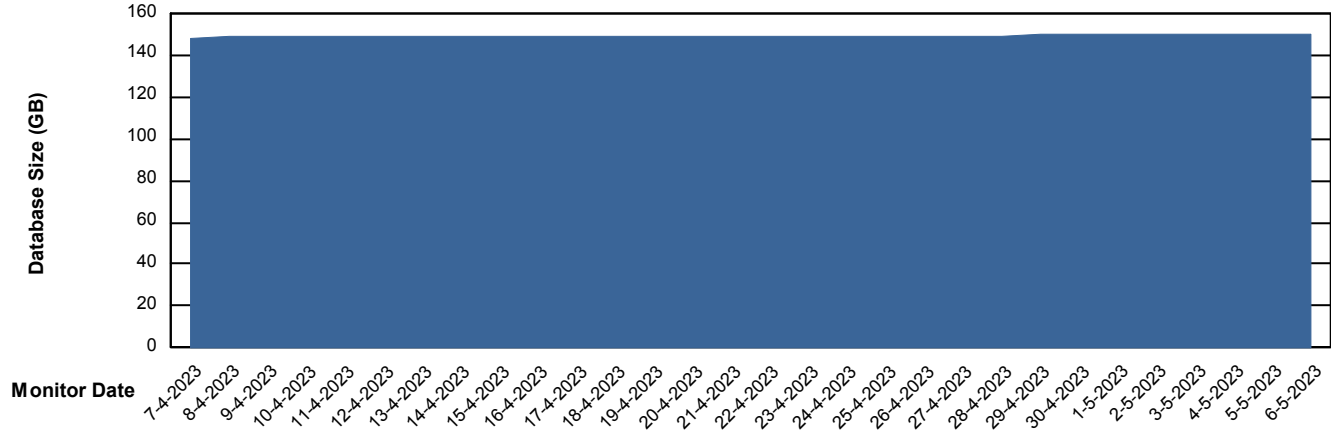

DATABASE SIZE AUJ Prod. BI DB (PABSBI1 server)

Database growth over last month