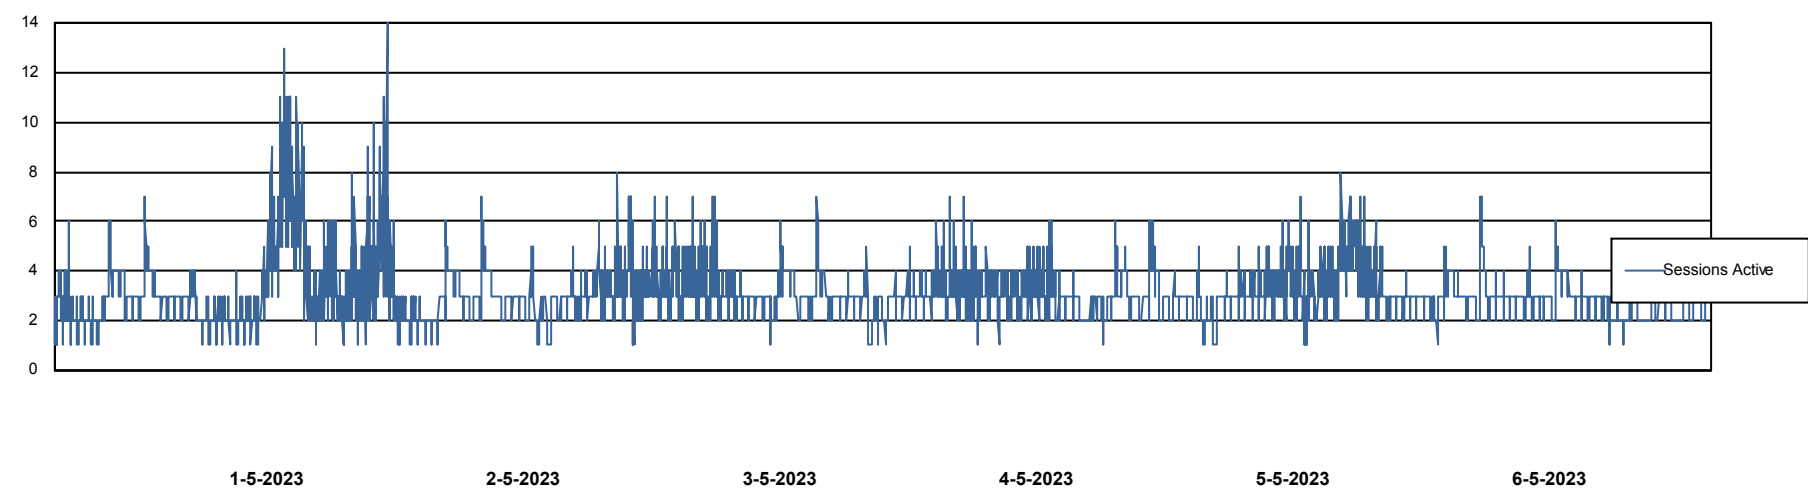

Weekly SLA Customer Report

Customer AUJ Production
Database ID 41

Database Performance AUJ Prod. BI DB (PABSBI1 server)

Weekly SLA Customer Report

Customer AUJ Production
Database ID 41

Database Performance AUJ_DB1_Primary