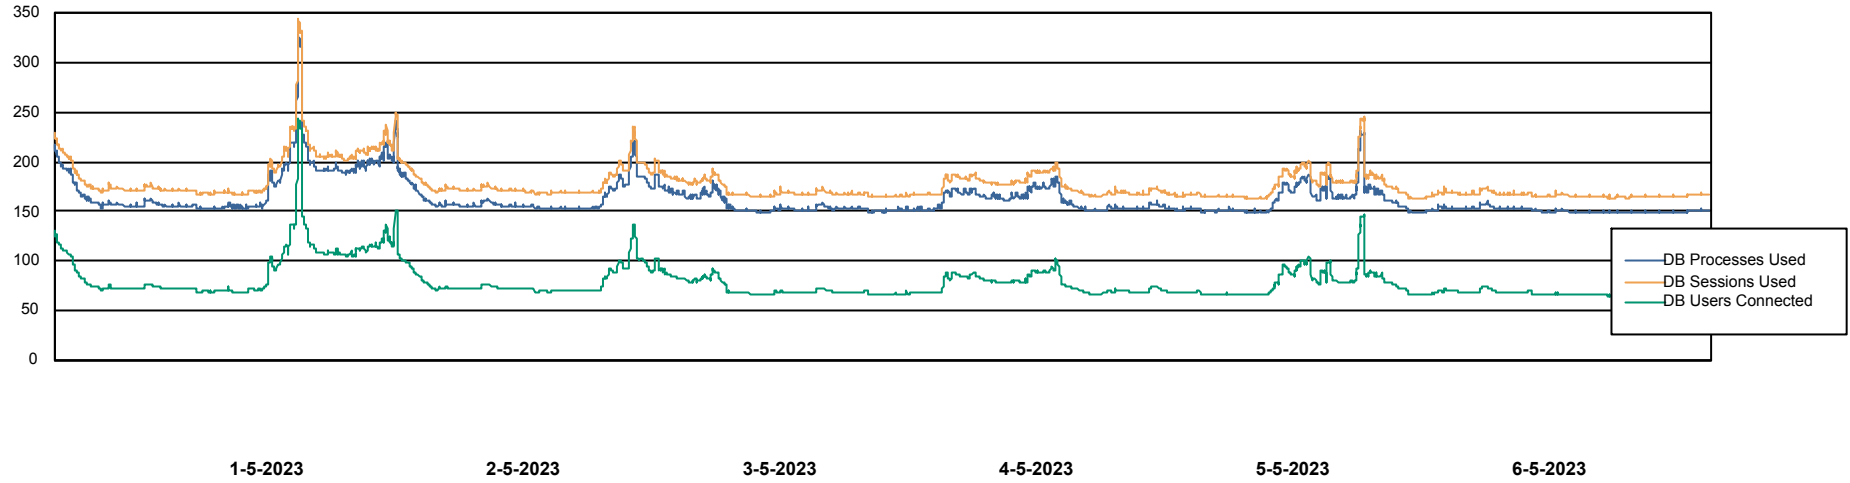

Weekly SLA Customer Report

Customer AUJ Production
Database ID 41

Database Performance AUJ Prod. BI DB (PABSBI1 server)

Weekly SLA Customer Report

Customer AUJ Production
Database ID 41

Database Performance AUJ_DB1_Primary