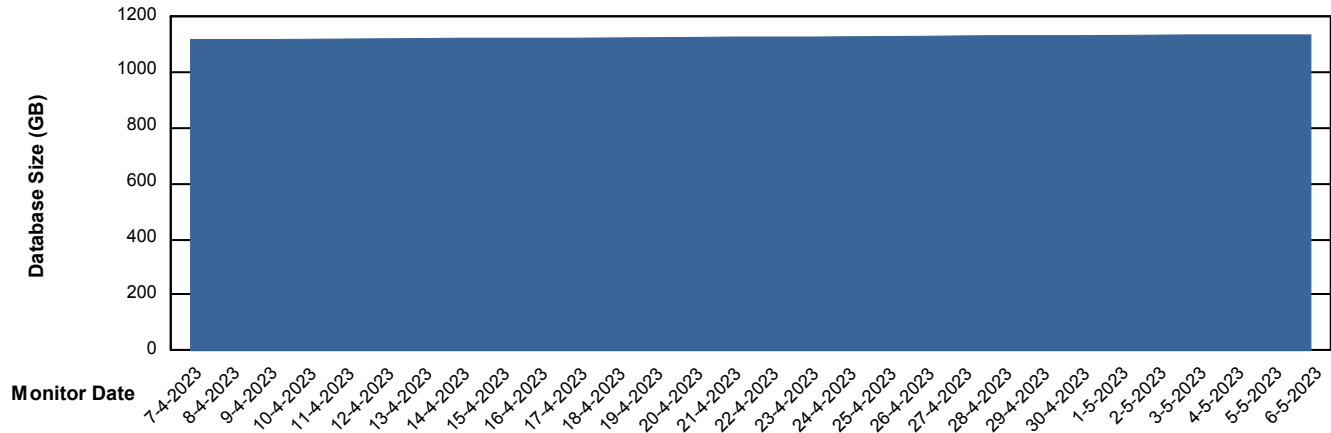

Weekly SLA Customer Report

Customer AUJ Production
Database ID 41

DATABASE SIZE AUJ Prod. BI DB (PABSBI1 server)

Database growth over last month

DATABASE SIZE AUJ_DB1_Primary

Database growth over last month