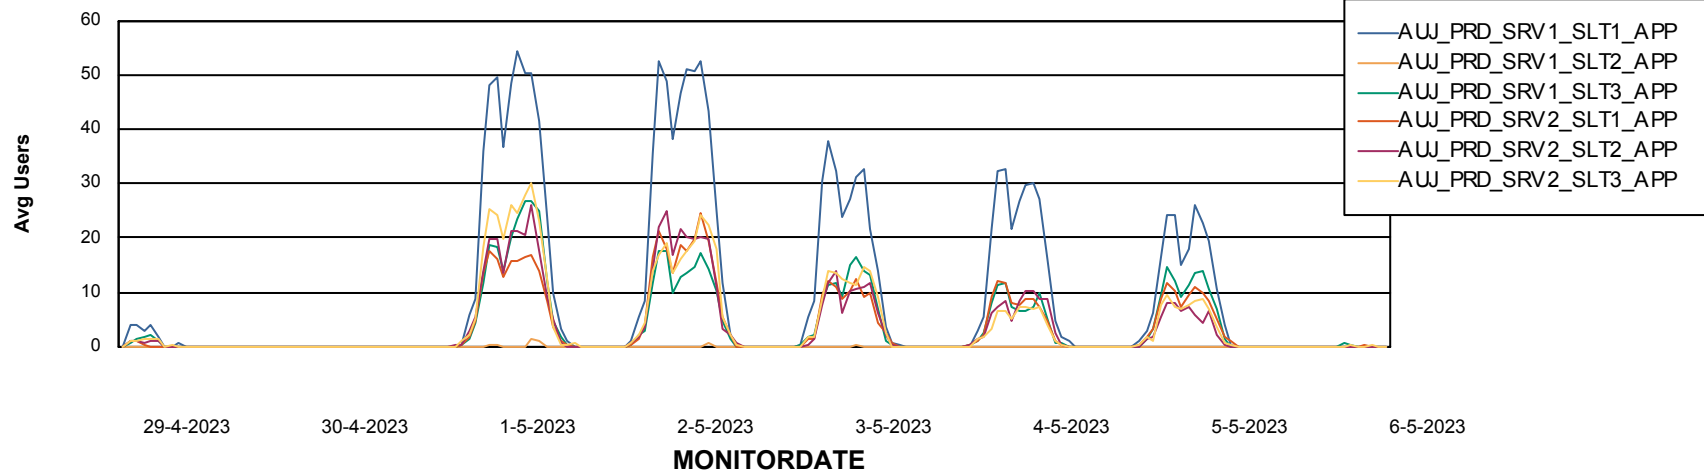

Weekly SLA Customer Report

Customer AUJ Production
Database ID 41

ABSSolute Application Server Services

Avg memory used per ABS Server Service

Avg users per day per ABS server

Weekly SLA Customer Report

Customer AUJ Production
Database ID 41