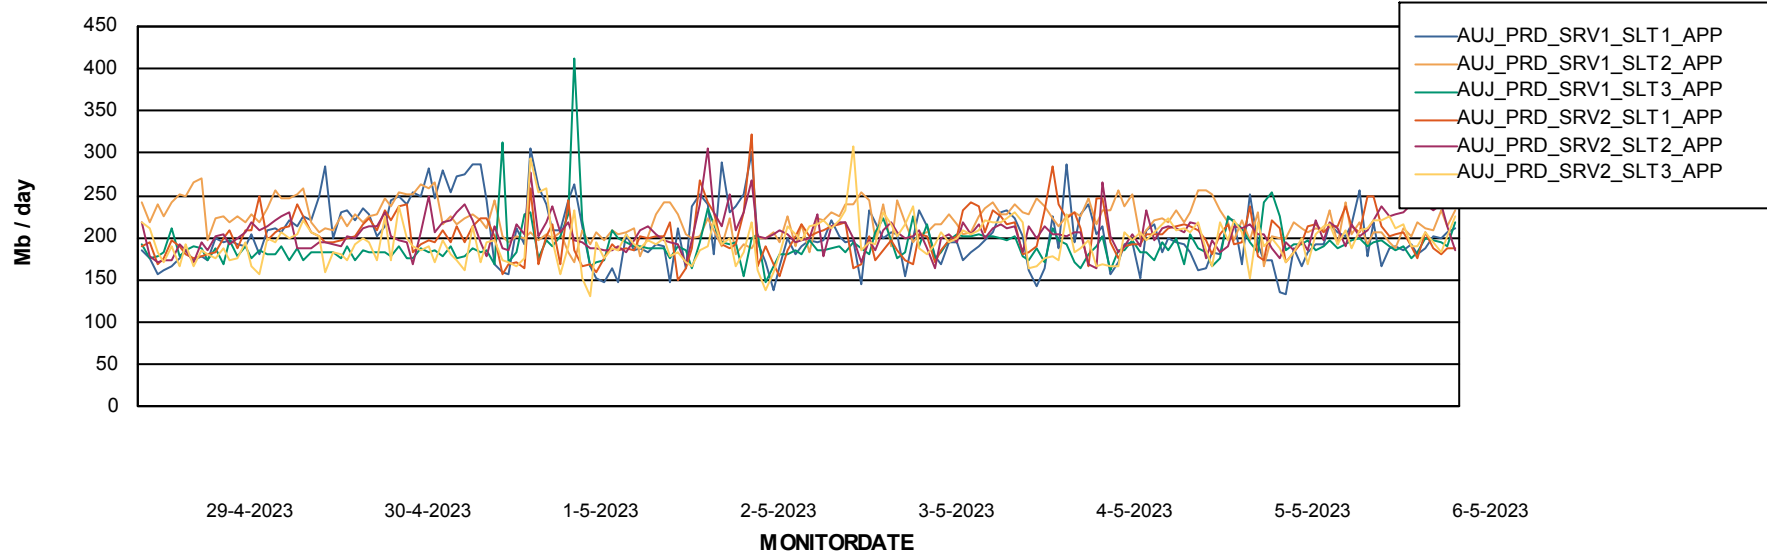

ABSSolute Application Server Services

Avg memory used per ABS Server Service