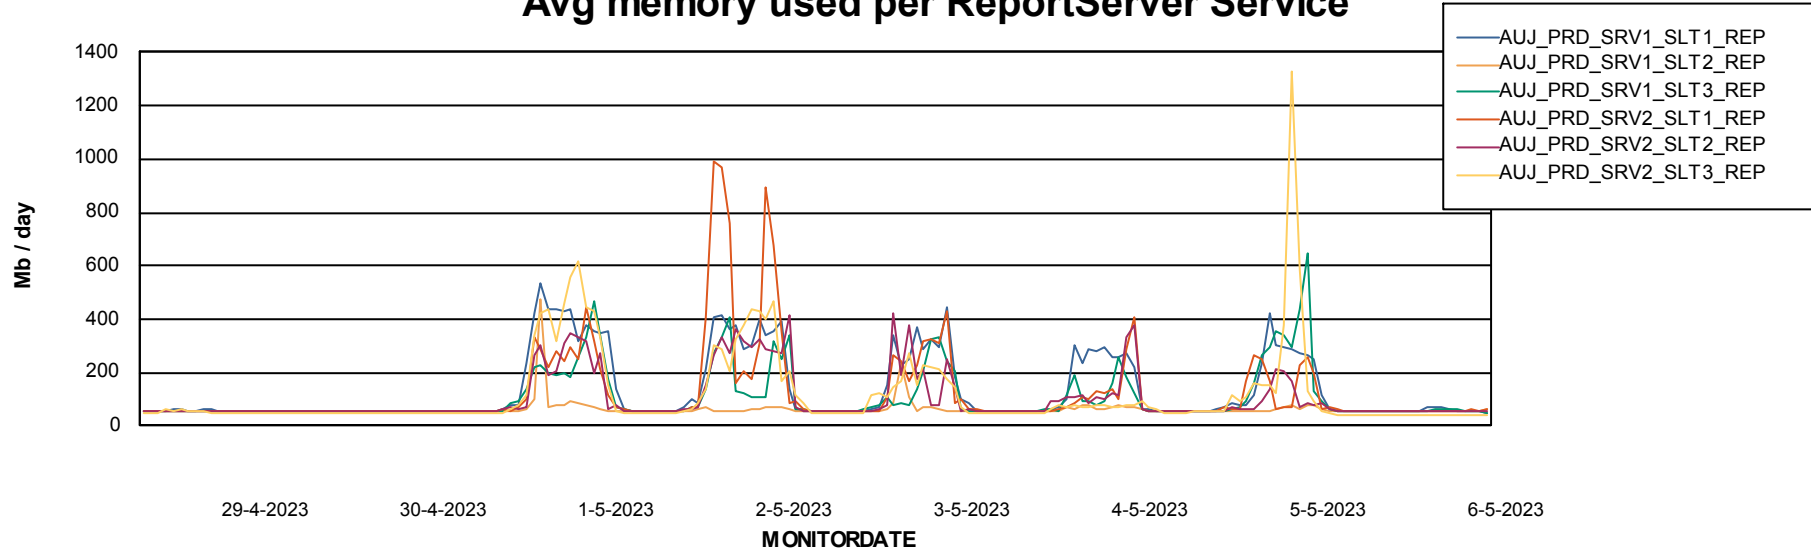

ABSSolute Application ReportServer Services

Avg memory used per ReportServer Service