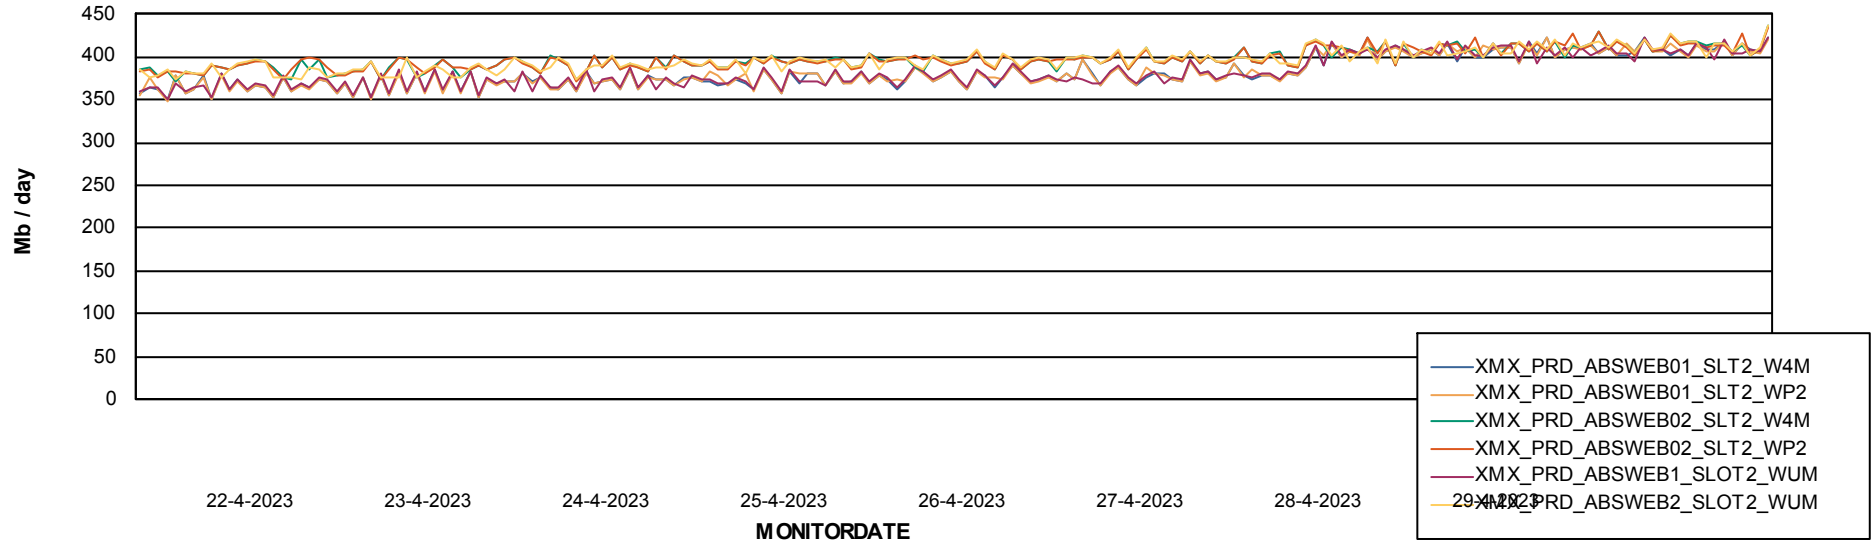

Avg memory used per ReportServer Service

Weekly SLA Customer Report

Customer XMJ Production (24/7)
Database ID 146

ABSolute Web Component Services

Avg memory used per ABS Web component

Weekly SLA Customer Report