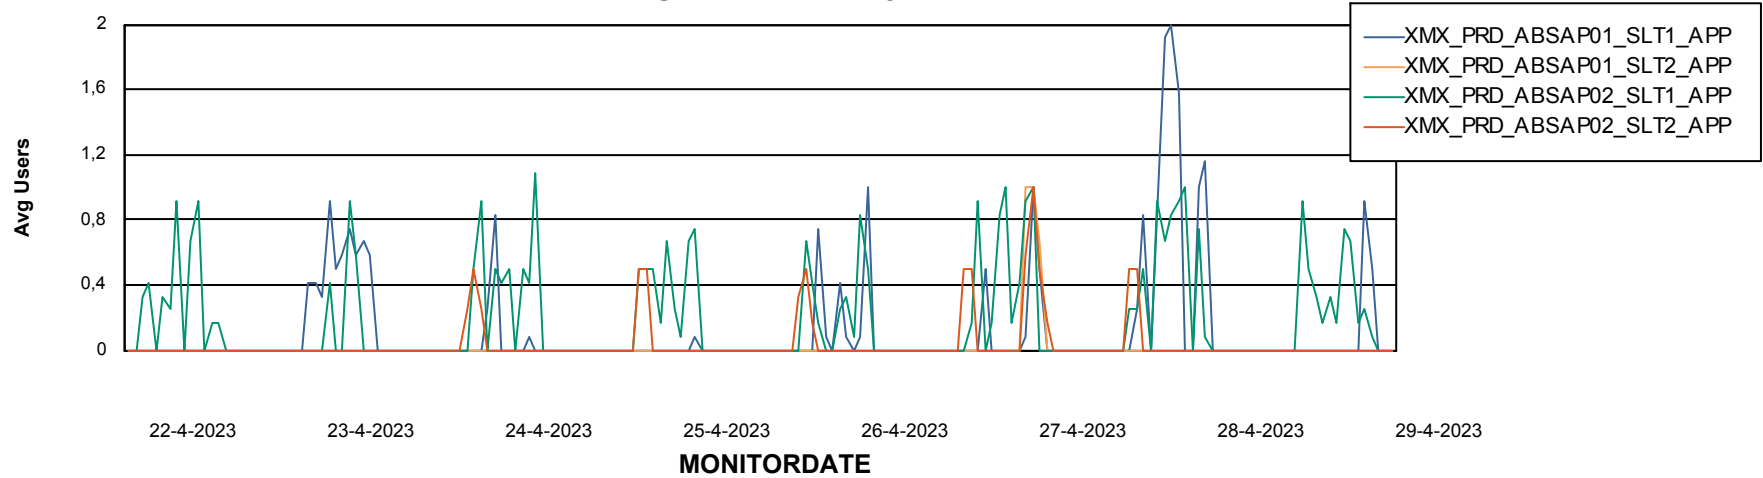

Weekly SLA Customer Report

Customer XMX Production (24/7)
Database ID 146

Standby Database Health XMX Production (24/7)

Recovery lag for last 7 days

Weekly SLA Customer Report

Customer XMX Production (24/7)
Database ID 146

ABSSolute Application Server Services

Avg memory used per ABS Server Service

Avg users per day per ABS server

Weekly SLA Customer Report

Customer XMX Production (24/7)
Database ID 146

ABSSolute Application ReportServer Services