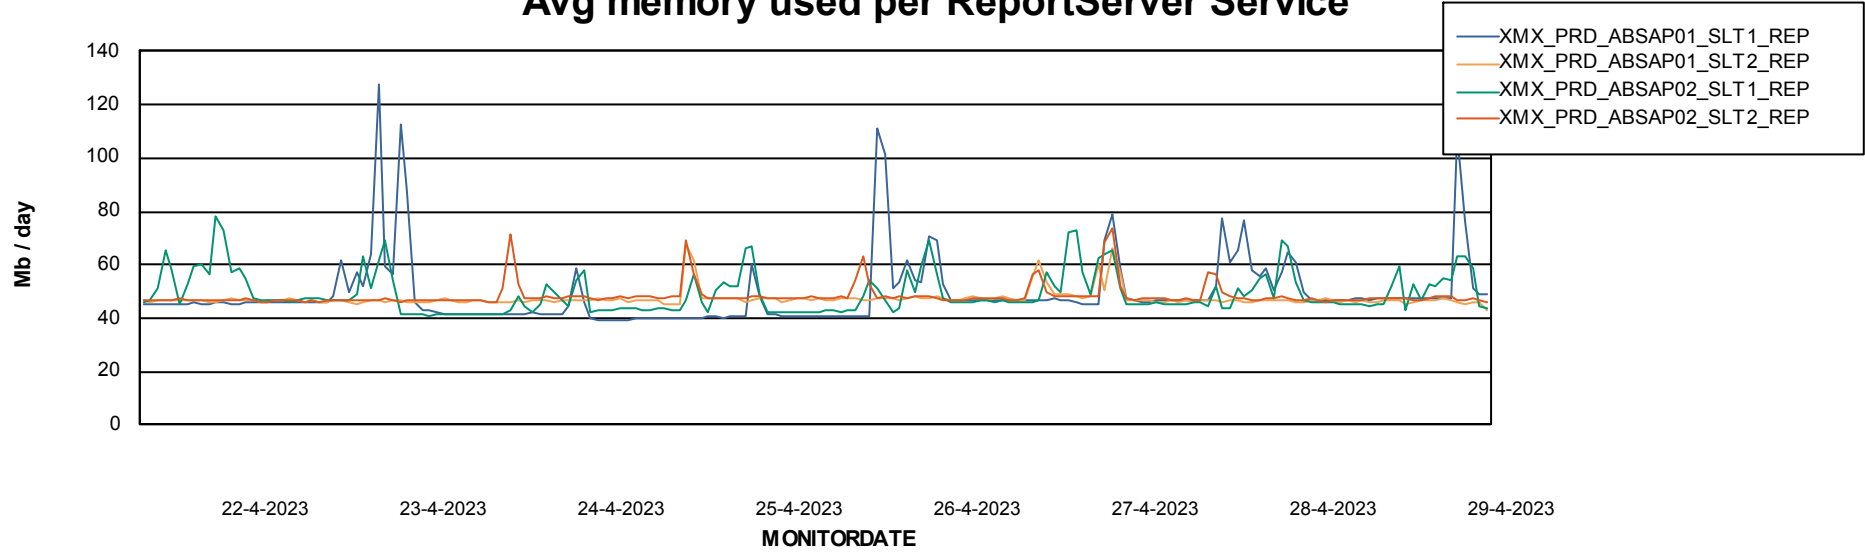

Weekly SLA Customer Report

Customer XMX Production (24/7)
Database ID 146

Standby Database Health XMX Production (24/7)

Recovery lag for last 7 days

Weekly SLA Customer Report

Customer XMX Production (24/7)
Database ID 146

ABSSolute Application Server Services

Avg memory used per ABS Server Service

Avg users per day per ABS server

Weekly SLA Customer Report

Customer XMX Production (24/7)
Database ID 146

ABSSolute Application ReportServer Services

Avg memory used per ReportServer Service

Weekly SLA Customer Report

Customer XMJ Production (24/7)
Database ID 146

ABSolute Web Component Services

Avg memory used per ABS Web component

Weekly SLA Customer Report