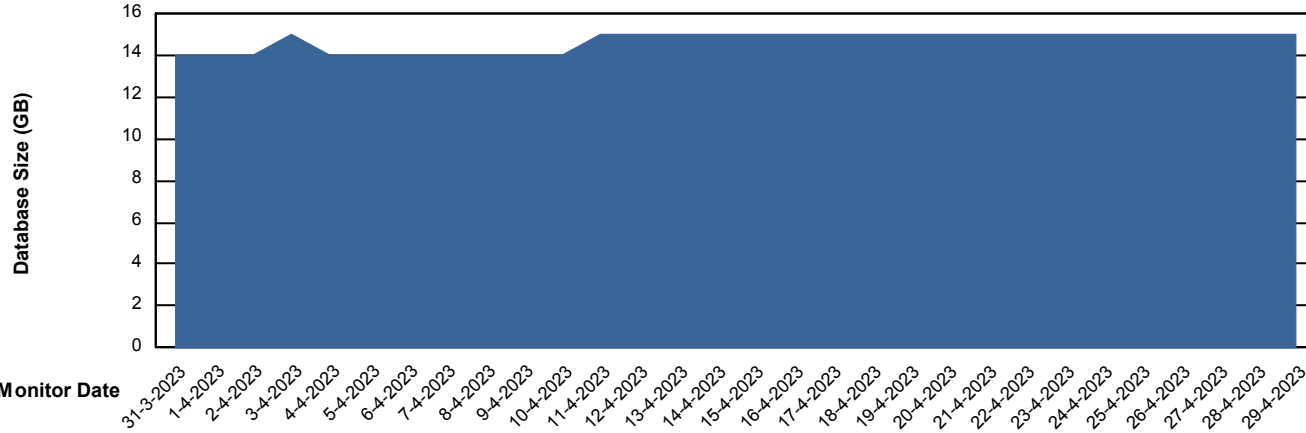

DB Processes Max 0
DB Processes Max 4
DB Processes Max 1,000

Weekly SLA Customer Report

Customer XMX Production (24/7)
 Database ID 146

DATABASE SIZE XMX_PROD_ABSDB01_PRDB

Database growth over last month

Database Tablespace XMX_PROD_ABSDB01_PRDB