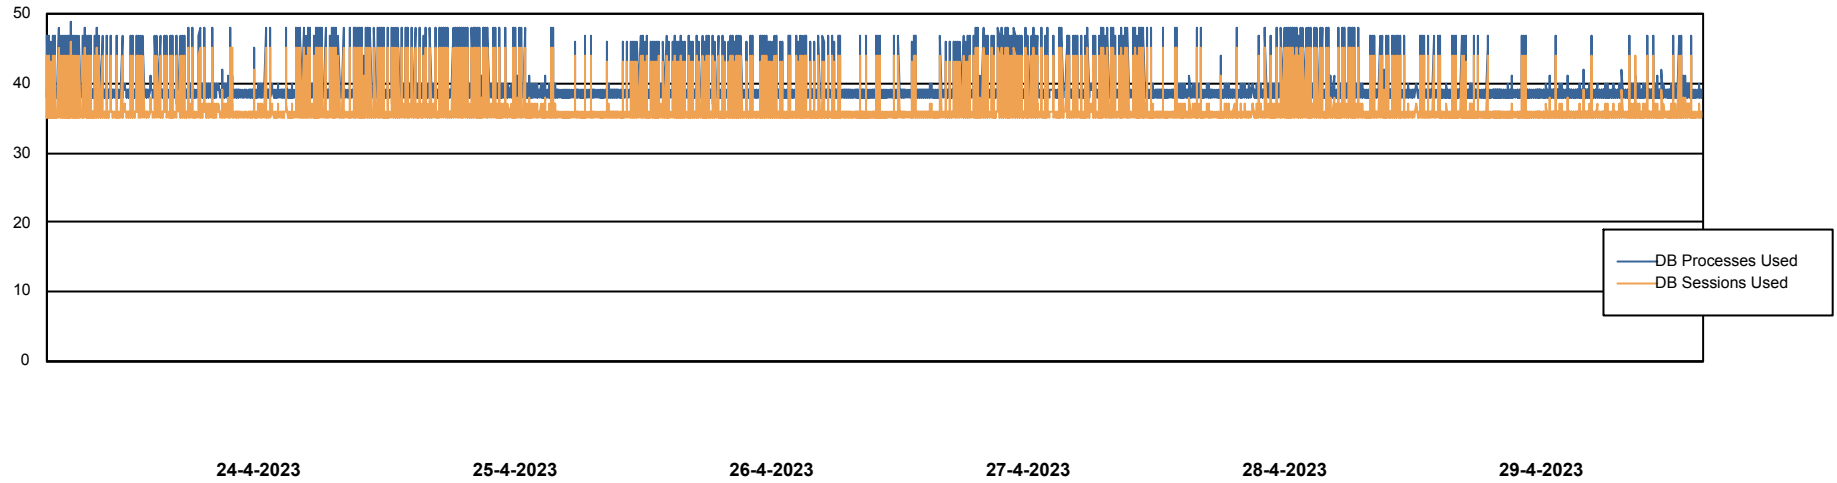

Database Performance VOSDB_Standby

DB Processes Max 1,000