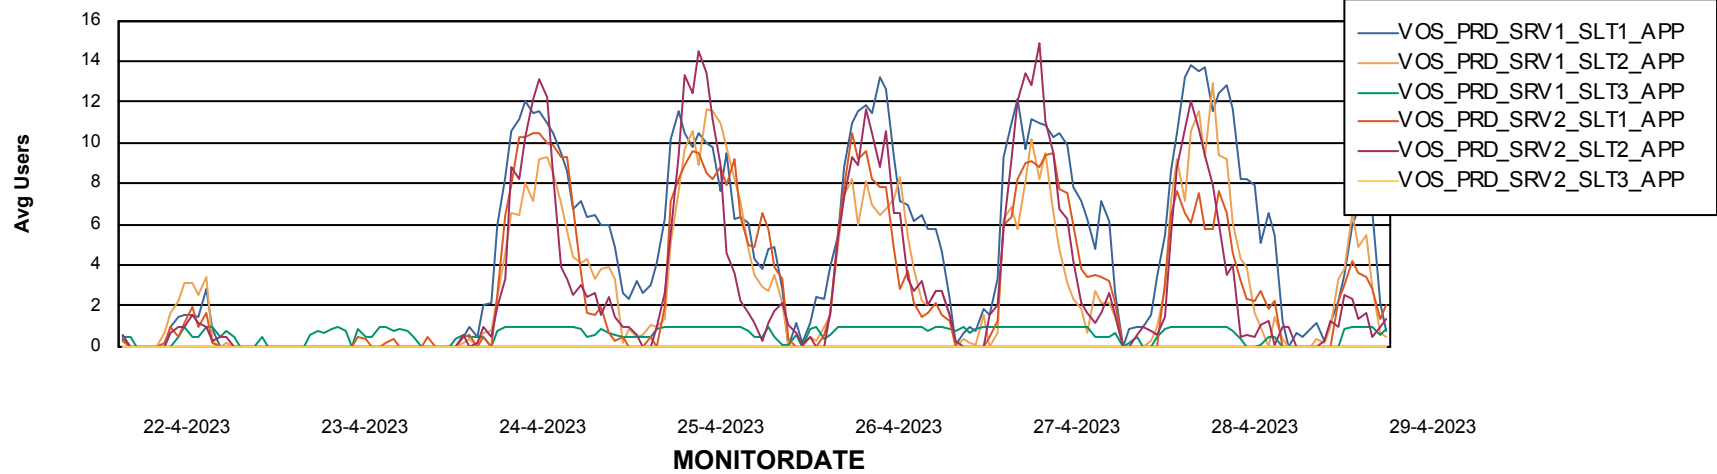

Avg users per day per ABS server