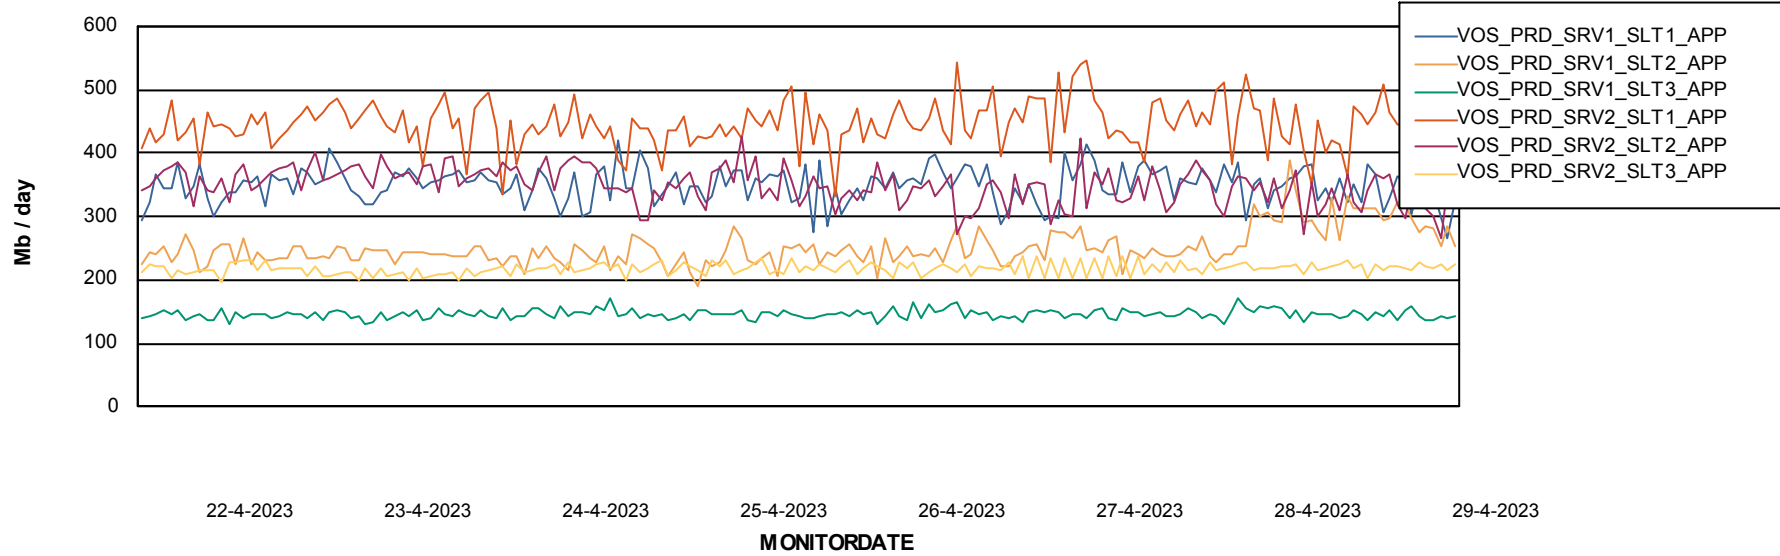

ABSSolute Application Server Services

Avg memory used per ABS Server Service