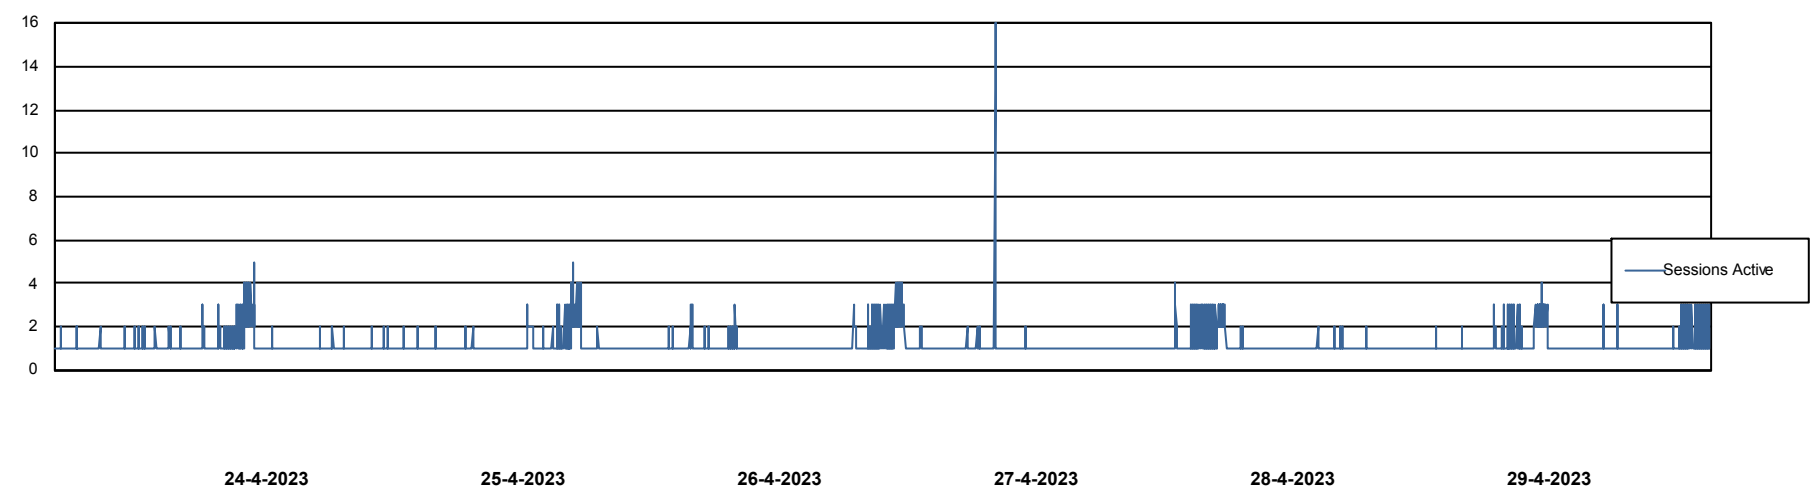

Database Performance VOSDB_BI