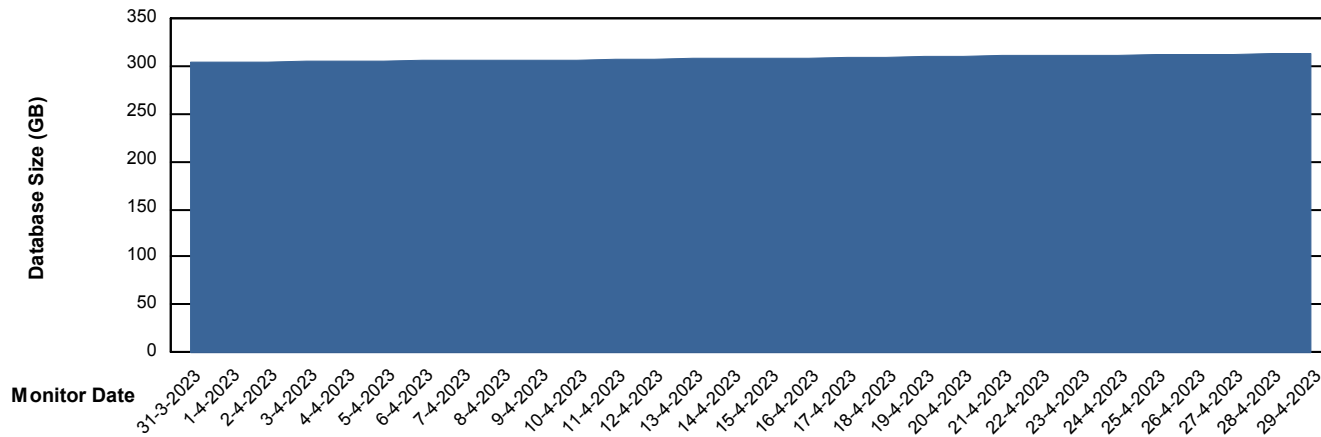

DATABASE SIZE VOSDB_Production

Database growth over last month