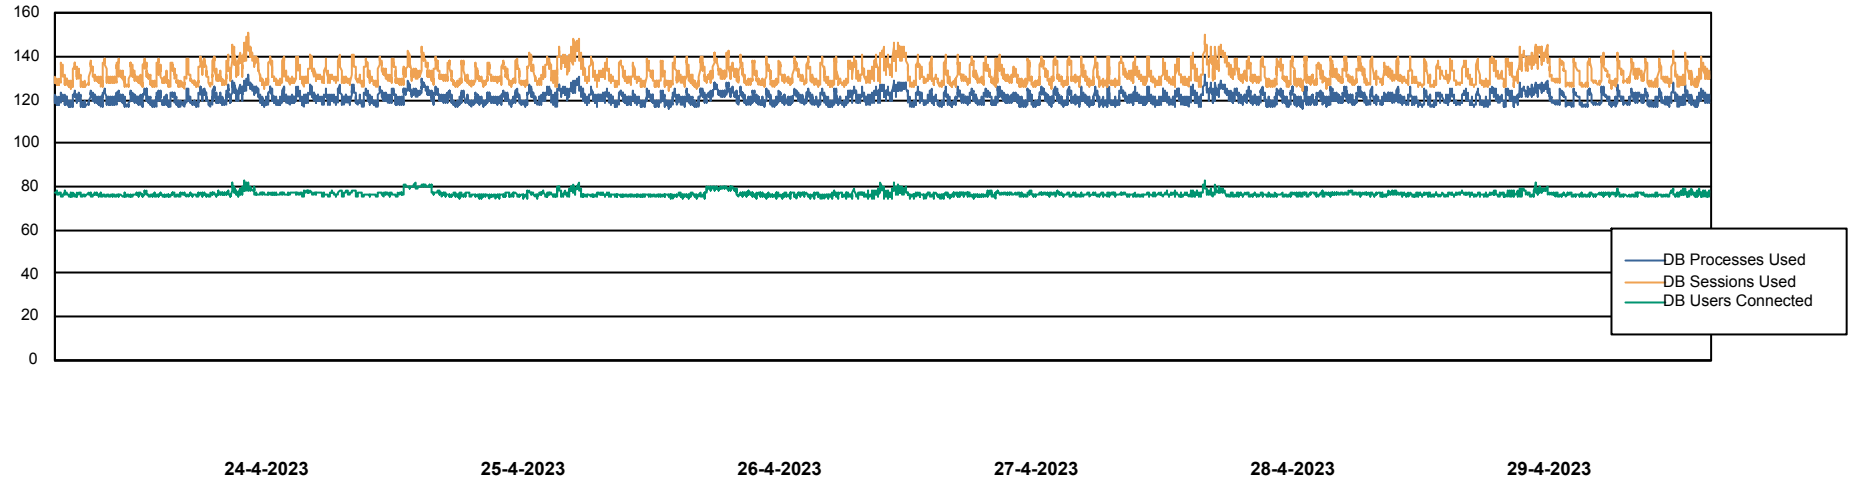

Database Performance VOSDB_BI