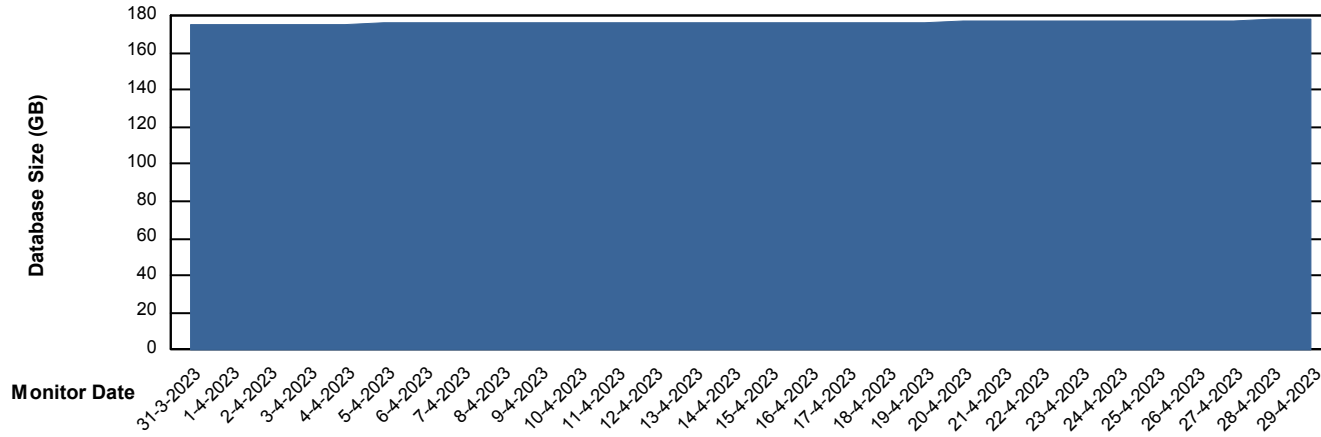

Customer VOS_Production
Database ID 143

Database Performance VOSDB_Standby

DB Processes Max 1,000

Weekly SLA Customer Report

Customer VOS_Production
Database ID 143

DATABASE SIZE VOSDB_BI

Database growth over last month