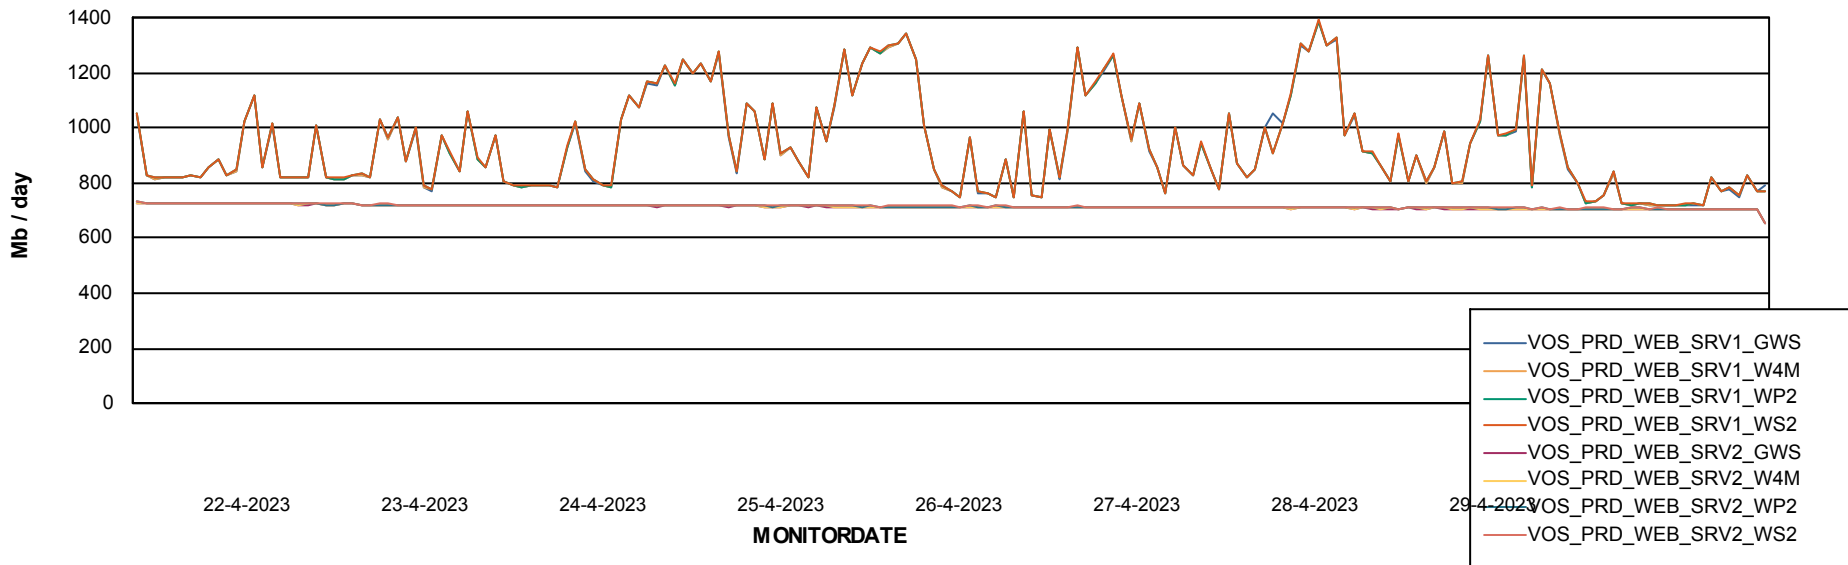

ABSolute Web Component Services

Avg memory used per ABS Web component