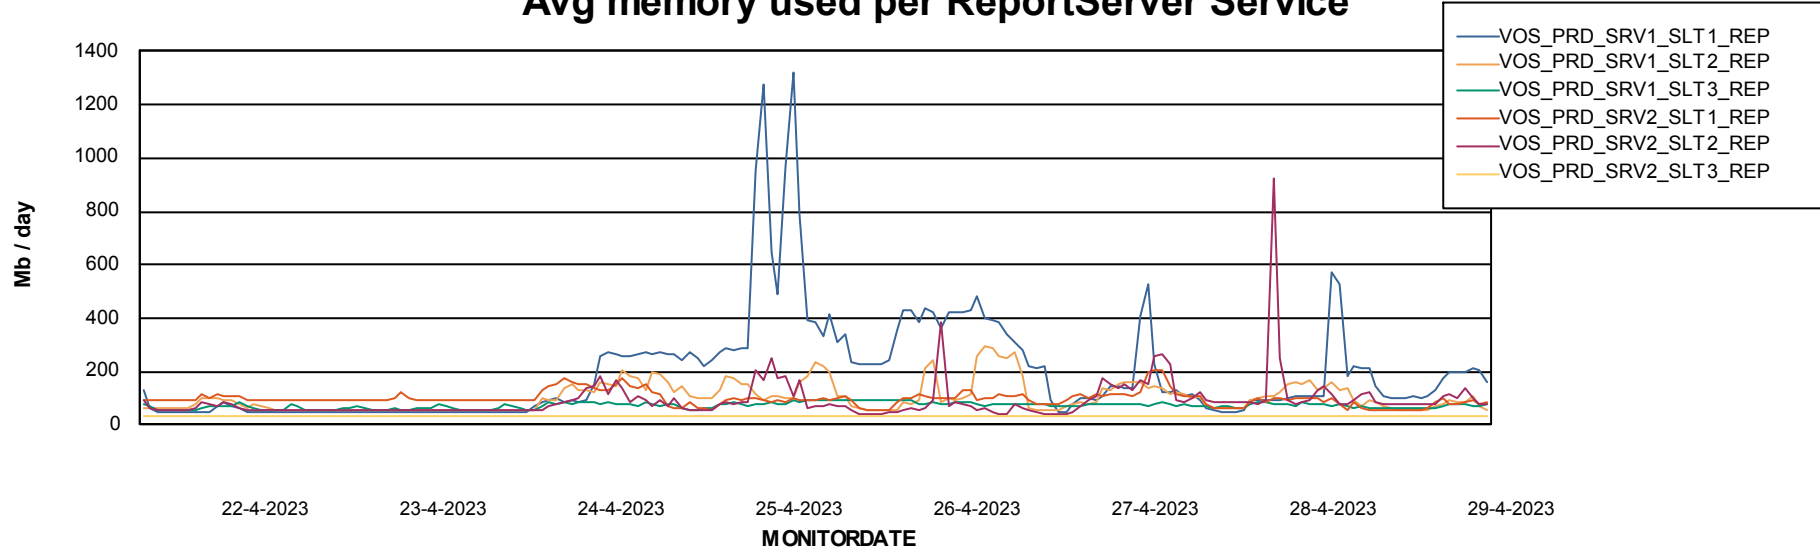

Avg memory used per ABS Server Service

Avg users per day per ABS server

Weekly SLA Customer Report

Customer VOS_Production
Database ID 143

ABSSolute Application ReportServer Services

Avg memory used per ReportServer Service