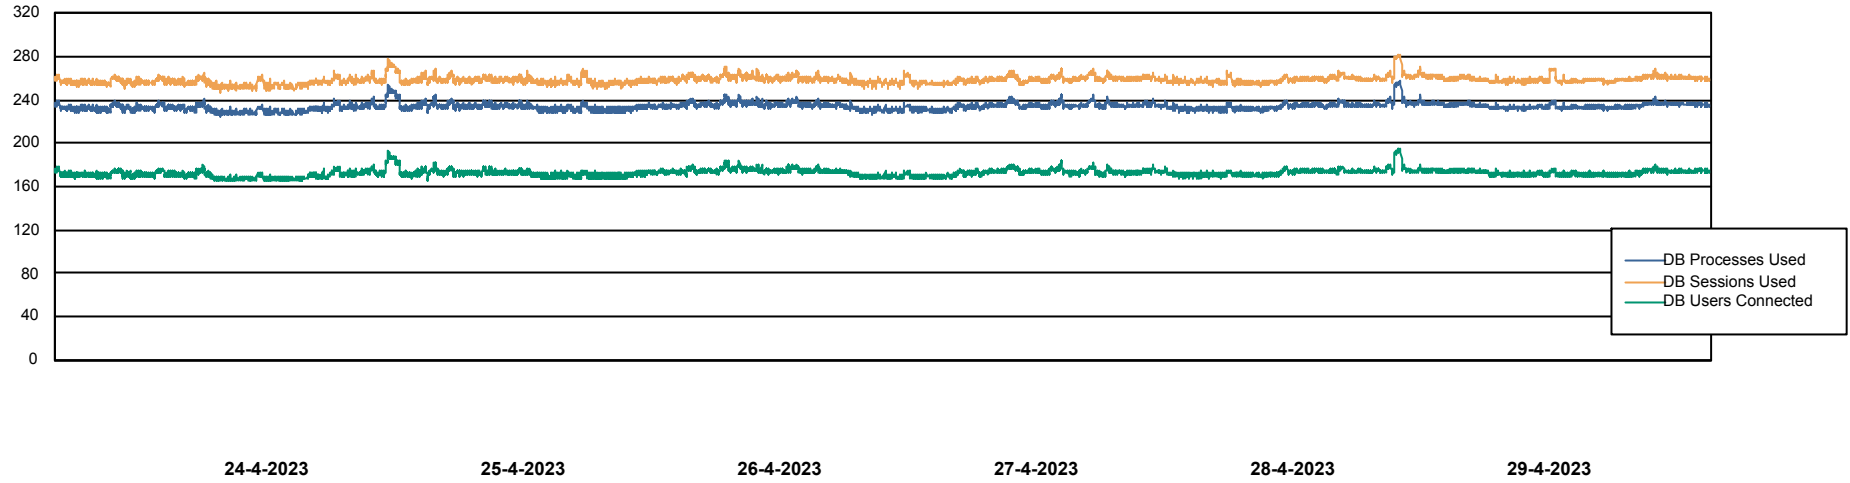

Weekly SLA Customer Report

Customer VOS_Production
Database ID 143

Database Performance VOSDB_BI

Weekly SLA Customer Report

Customer VOS_Production
Database ID 143

Database Performance VOSDB_Production

Weekly SLA Customer Report