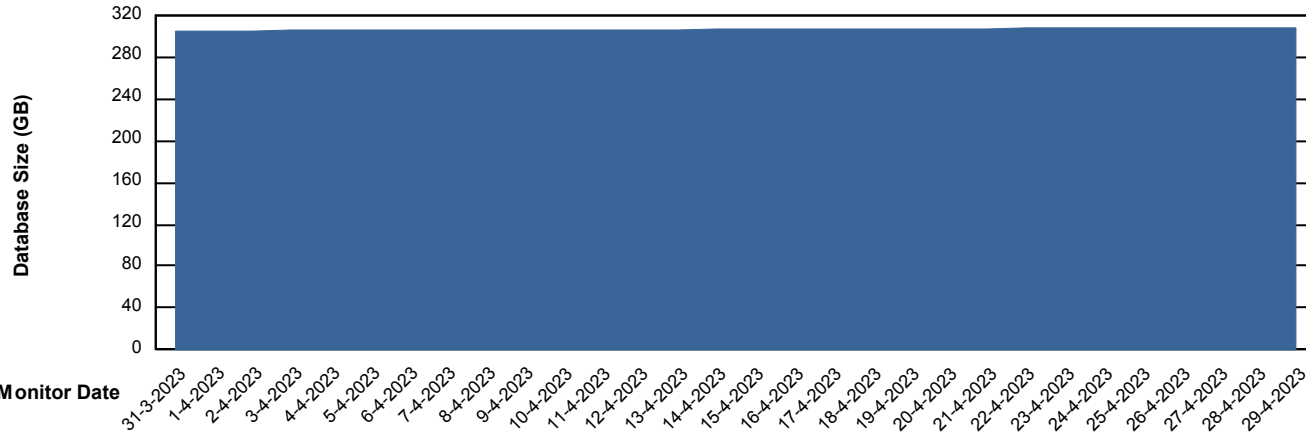

DATABASE SIZE STKDB_Production

Database growth over last month

Database Tablespace STKDB_Production

Date	Tablespace Name	Filesize (Gb)	Usedsize (Gb)	Percentage free
29-4-2023	ABSDATA	200	120	40
	INDX	215	178	17
28-4-2023	ABSDATA	200	120	40
	INDX	215	178	17
27-4-2023	ABSDATA	200	120	40
	INDX	215	178	17
26-4-2023	ABSDATA	200	120	40
	INDX	215	178	17
25-4-2023	ABSDATA	200	120	40
	INDX	215	178	17
24-4-2023	ABSDATA	200	120	40
	INDX	215	178	17
23-4-2023	ABSDATA	200	120	40
	INDX	215	178	17