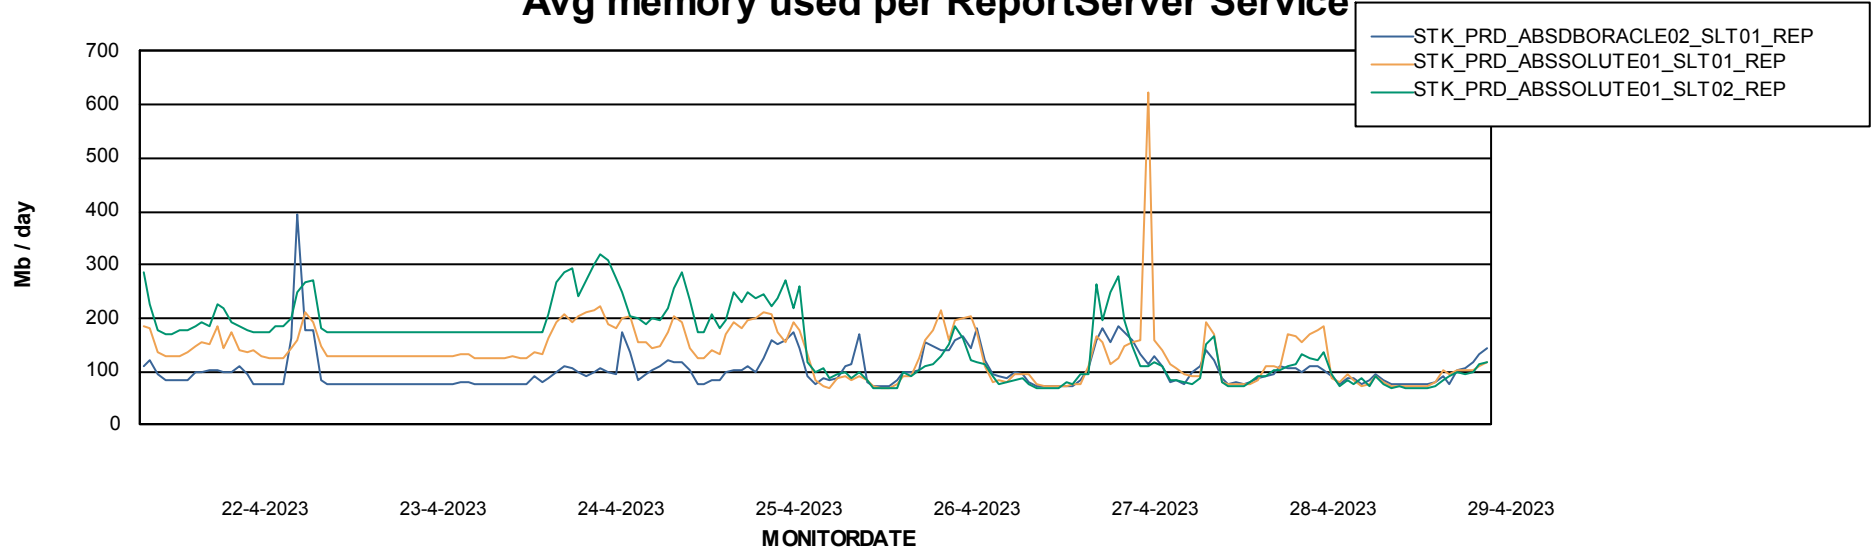

Avg memory used per ABS Server Service

Avg users per day per ABS server

Weekly SLA Customer Report

Customer STK_Production
Database ID 82

ABSSolute Application ReportServer Services

Avg memory used per ReportServer Service