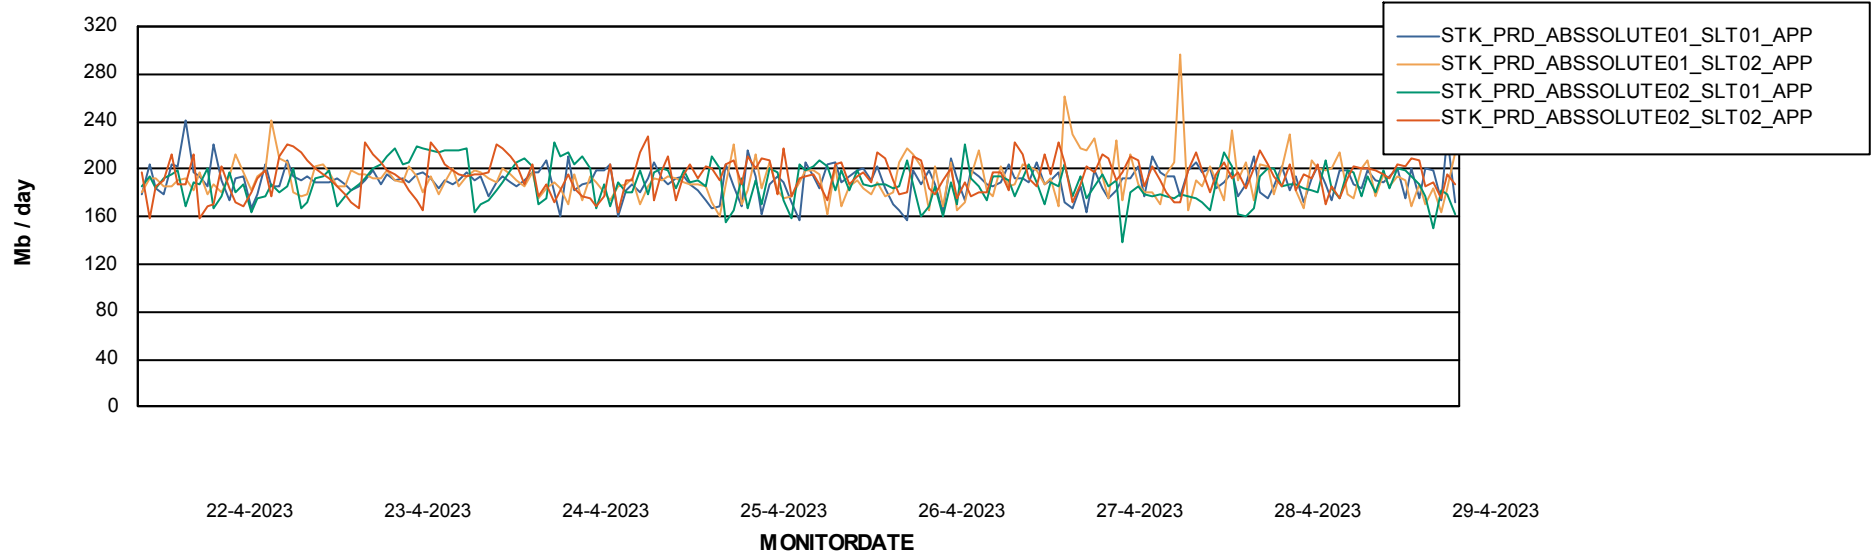

ABSSolute Application Server Services

Avg memory used per ABS Server Service