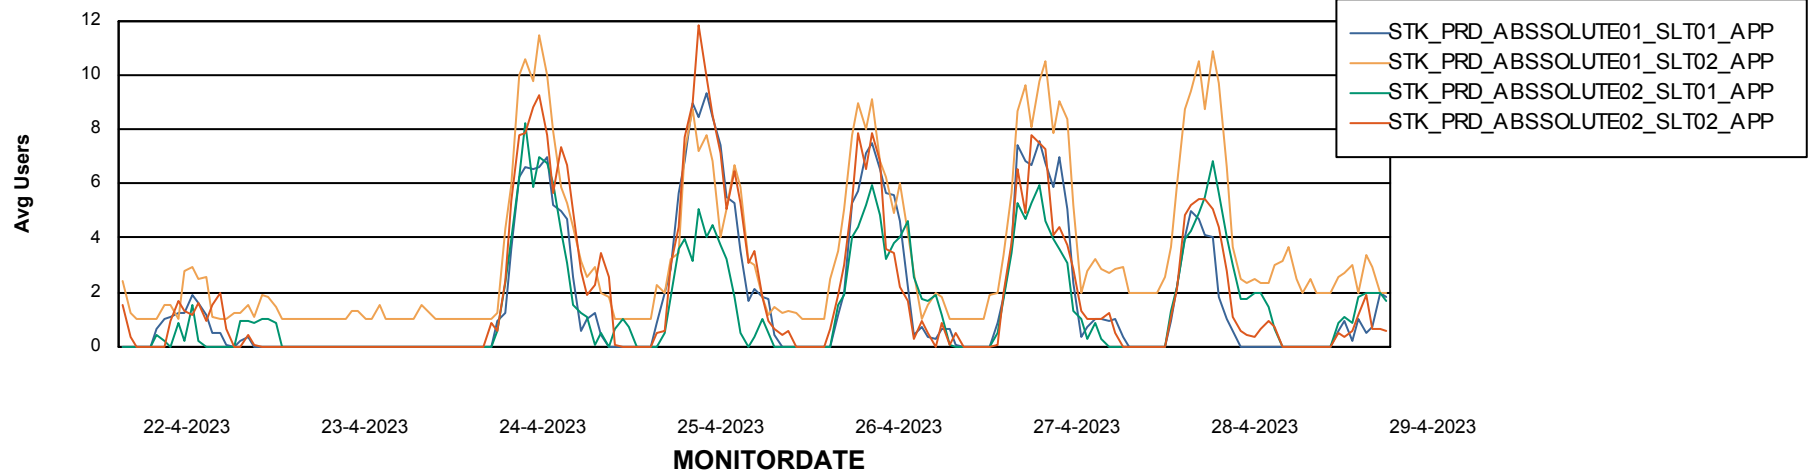

Avg users per day per ABS server