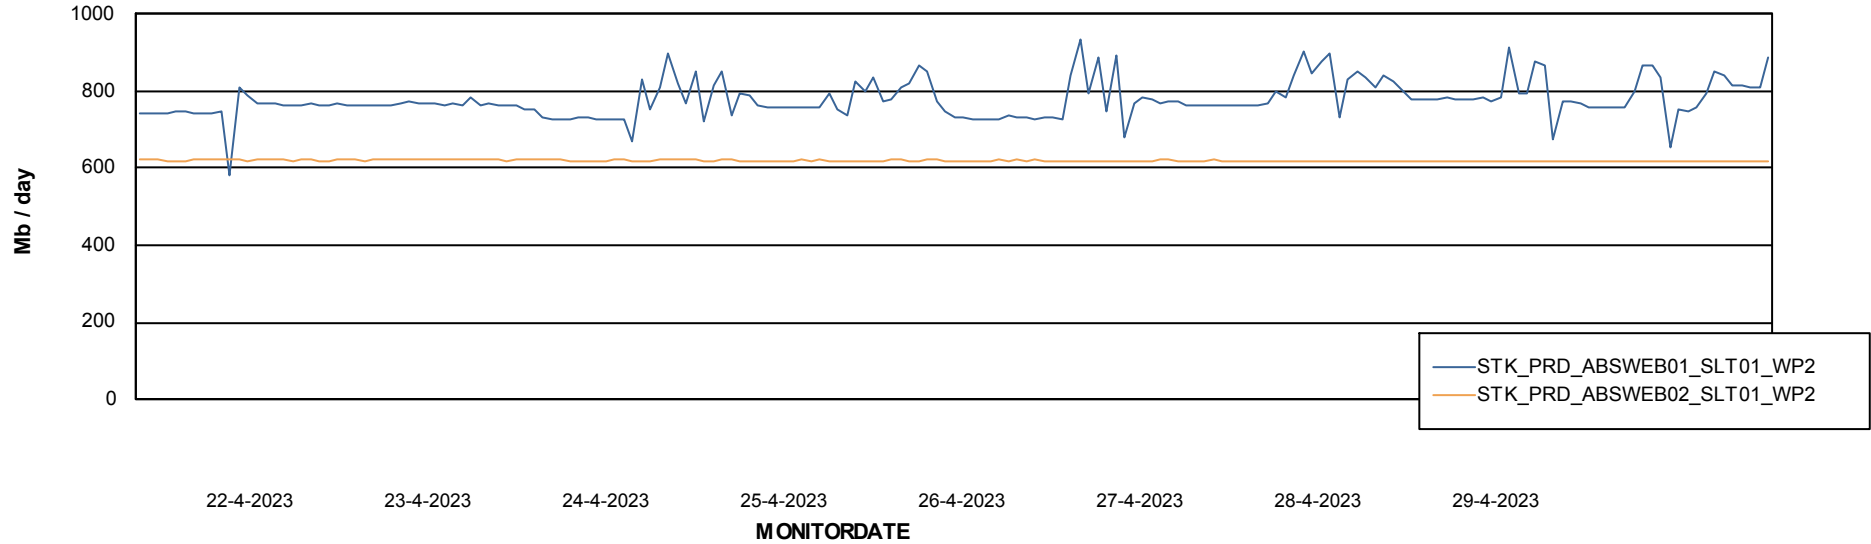

ABSSolute Web Component Services

Avg memory used per ABS Web component