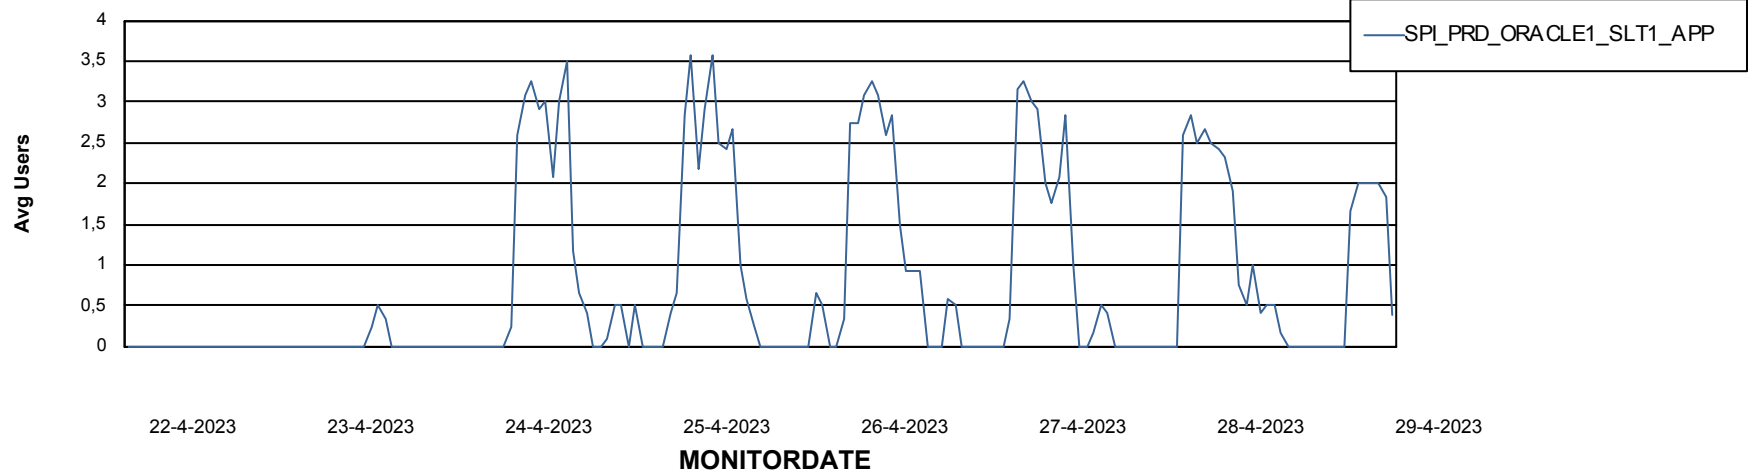

Avg users per day per ABS server