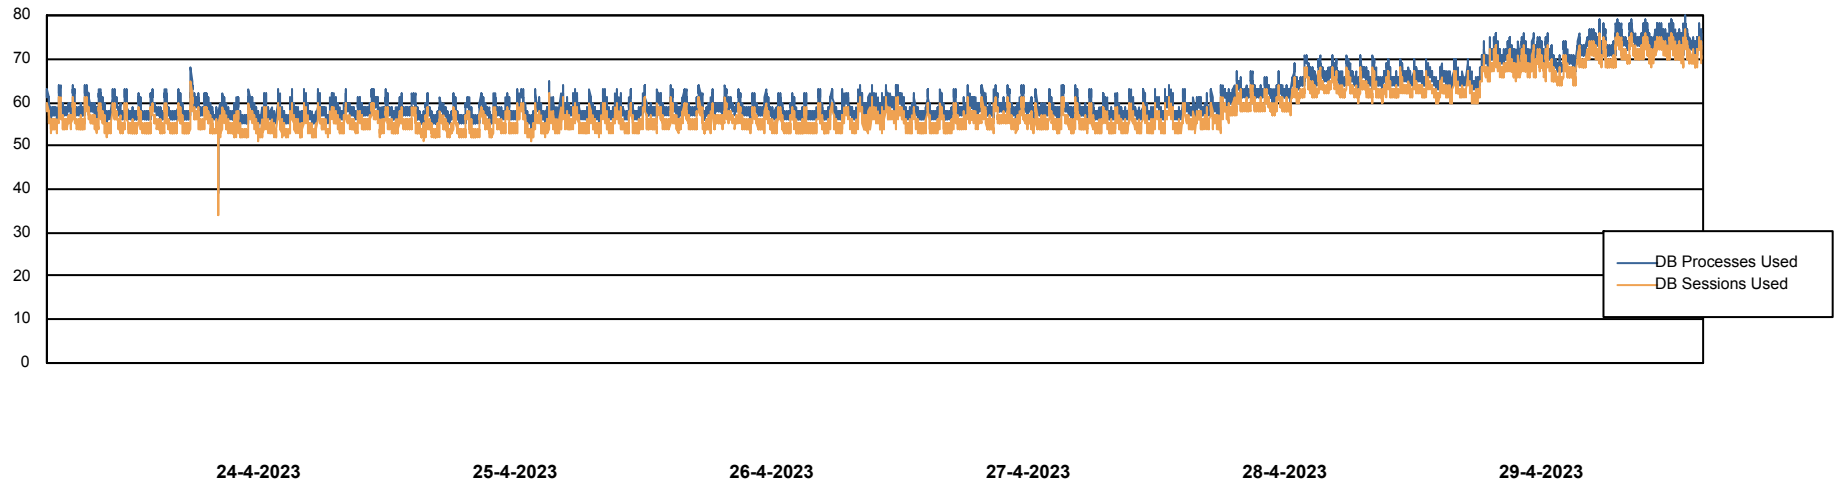

Database Performance SPIDB_Production

DB Processes Max 500