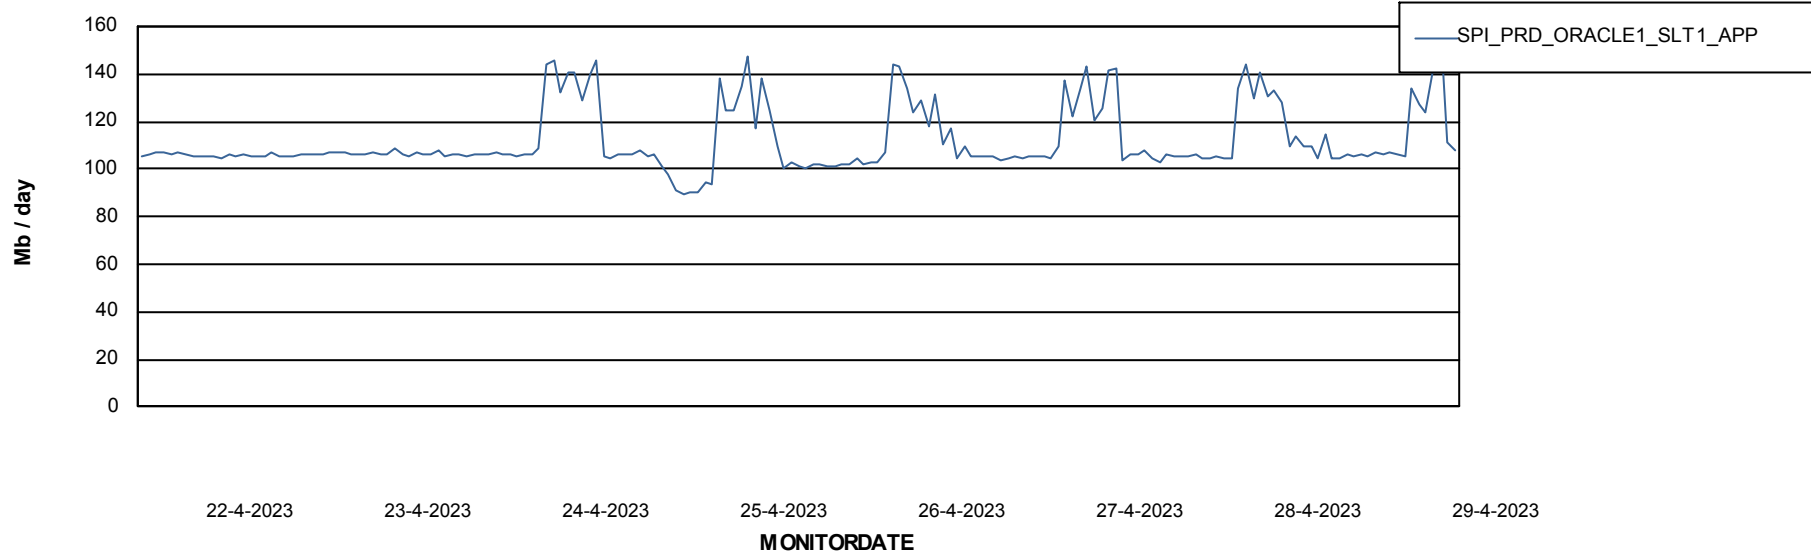

ABSSolute Application Server Services

Avg memory used per ABS Server Service