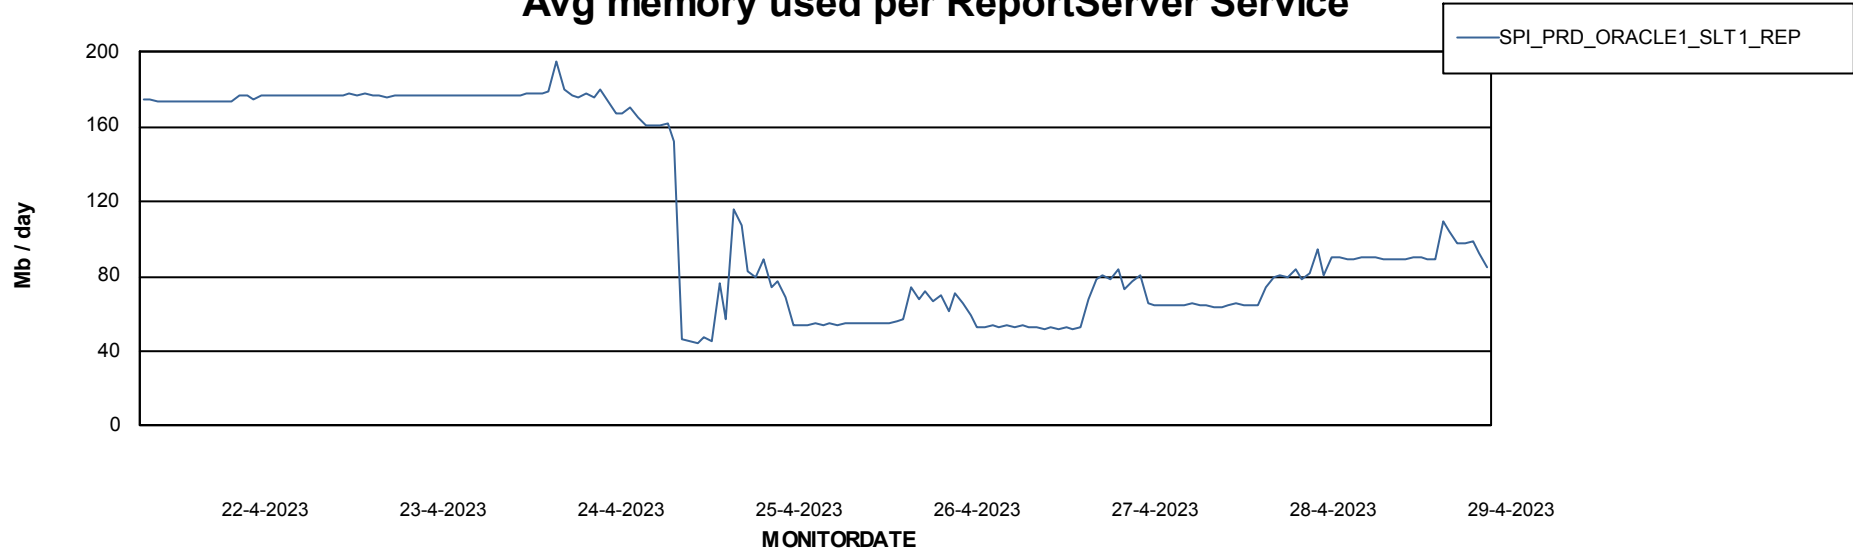

ABSSolute Application ReportServer Services

Avg memory used per ReportServer Service