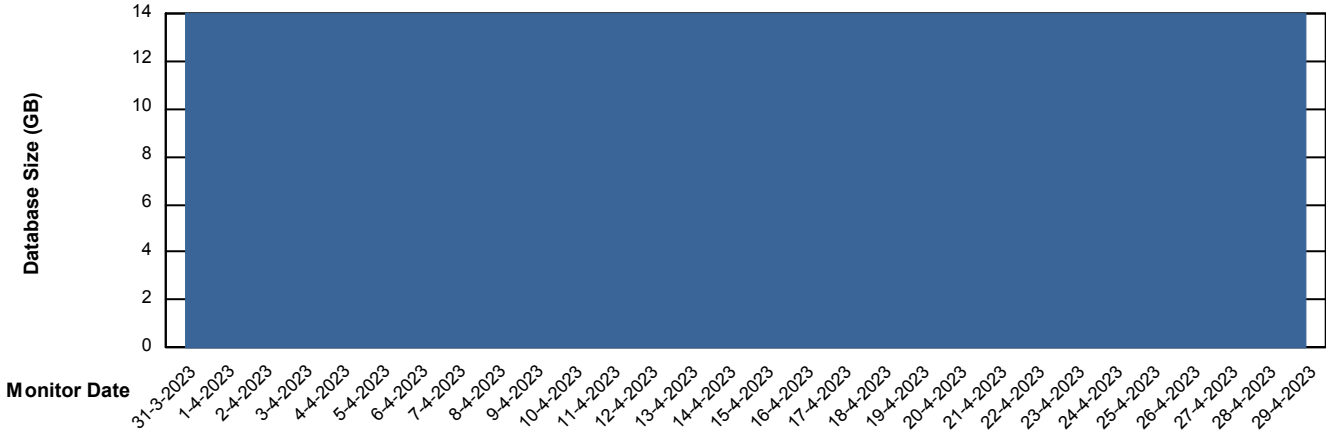

DATABASE SIZE SPIDB_Production

Database growth over last month

Database Tablespace SPIDB_Production

Date	Tablespace Name	Filesize (Gb)	Usedsize (Gb)	Percentage free
29-4-2023	ABSDATA	5	3	47
	INDX	8	4	44
28-4-2023	ABSDATA	5	3	47
	INDX	8	4	44
27-4-2023	ABSDATA	5	3	47
	INDX	8	4	45
26-4-2023	ABSDATA	5	3	47
	INDX	8	4	45
25-4-2023	ABSDATA	5	3	47
	INDX	8	4	45
24-4-2023	ABSDATA	5	3	47
	INDX	8	4	45
23-4-2023	ABSDATA	5	3	47
	INDX	8	4	45