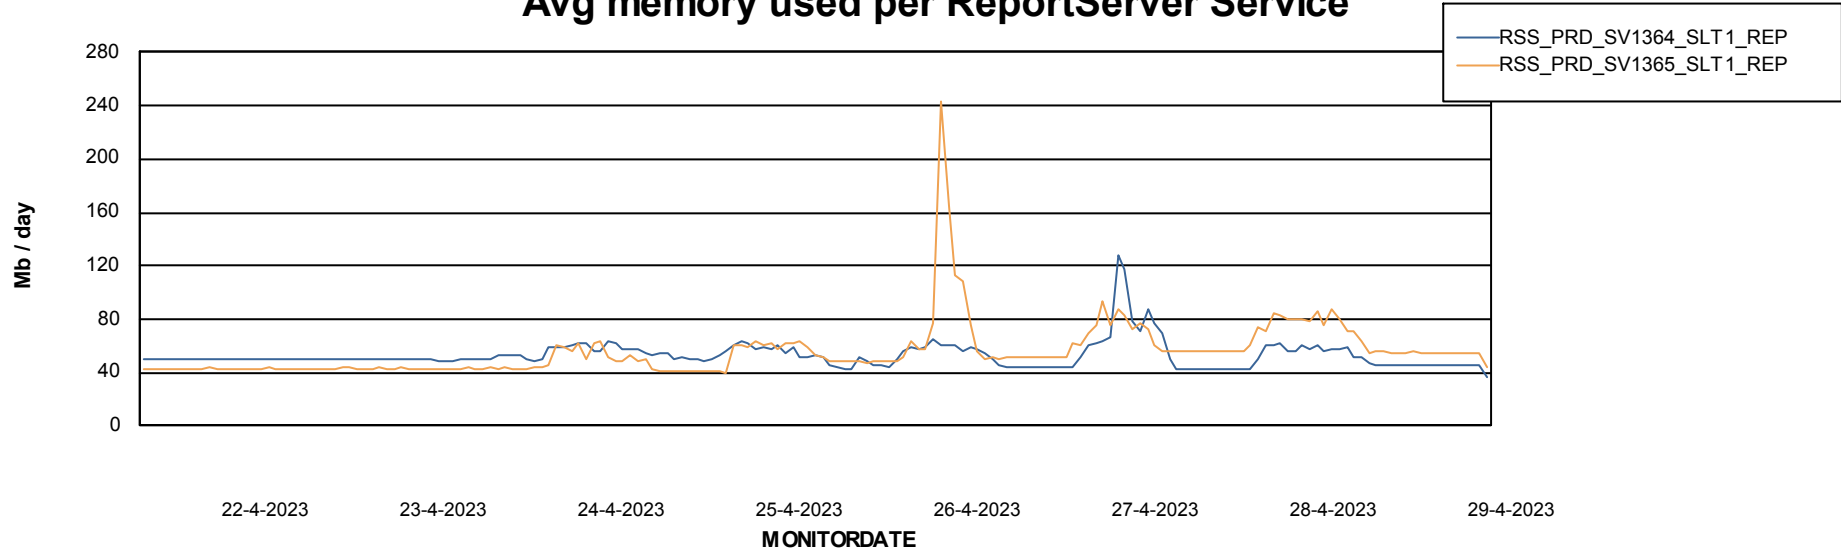

Avg memory used per ABS Server Service

Avg users per day per ABS server

Weekly SLA Customer Report

Customer RSS Production
Database ID 52

ABSSolute Application ReportServer Services

Avg memory used per ReportServer Service

Weekly SLA Customer Report

Customer RSS Production
Database ID 52

ABSSolute Web Component Services

Avg memory used per ABS Web component

Weekly SLA Customer Report

Customer RSS Production
Database ID 52

Disaster per ABS component