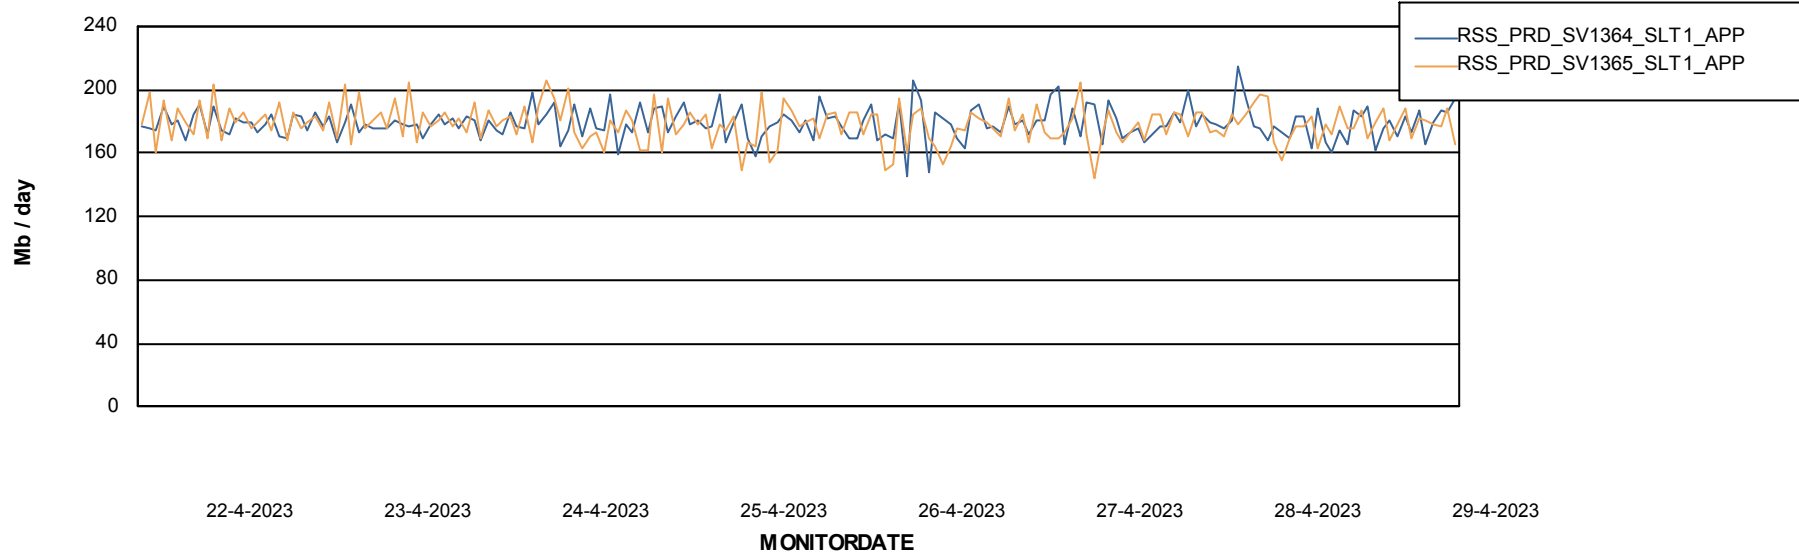

ABSSolute Application Server Services

Avg memory used per ABS Server Service