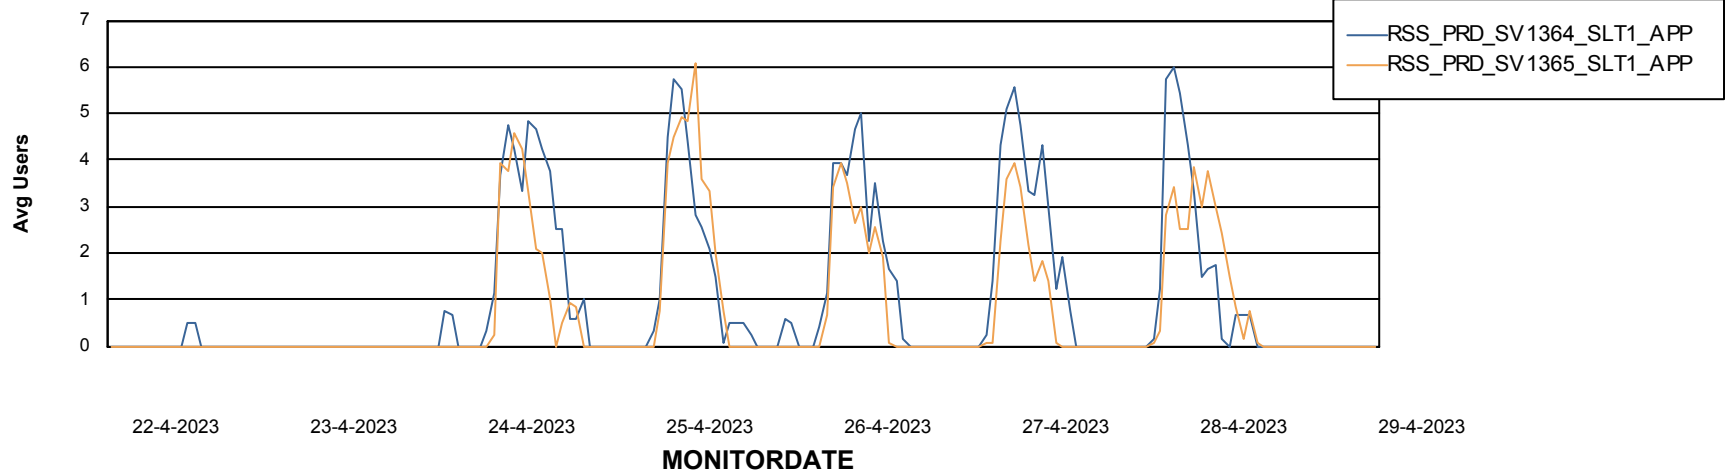

Avg users per day per ABS server