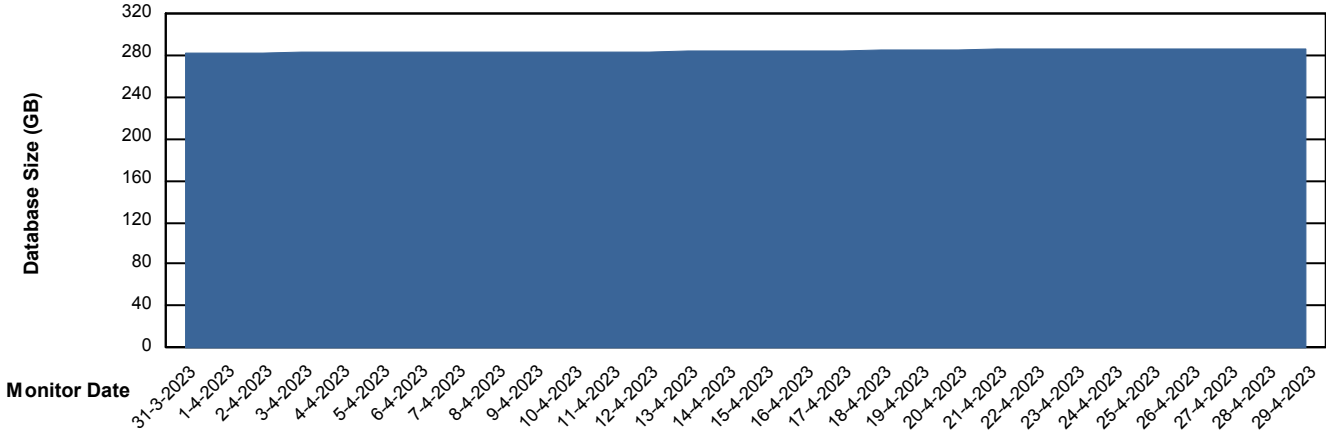

Weekly SLA Customer Report

Customer RFL_Production
Database ID 36

Database Performance RFLDB_Production

Weekly SLA Customer Report

Customer RFL_Production
Database ID 36

Database Performance RFLDB_Standby

DB Processes Max 1,000

Weekly SLA Customer Report

Customer RFL_Production
 Database ID 36

DATABASE SIZE RFLDB_Production

Database growth over last month

Database Tablespace RFLDB_Production

Date	Tablespace Name	Filesize (Gb)	Usedsize (Gb)	Percentage free
29-4-2023	ABSDATA	92	77	16
	INDX	237	199	16
28-4-2023	ABSDATA	92	77	16
	INDX	237	199	16
27-4-2023	ABSDATA	92	77	16
	INDX	237	199	16
26-4-2023	ABSDATA	92	77	17
	INDX	237	199	16
25-4-2023	ABSDATA	92	77	17
	INDX	237	199	16
24-4-2023	ABSDATA	92	77	17
	INDX	237	199	16
23-4-2023	ABSDATA	92	77	17
	INDX	237	199	16