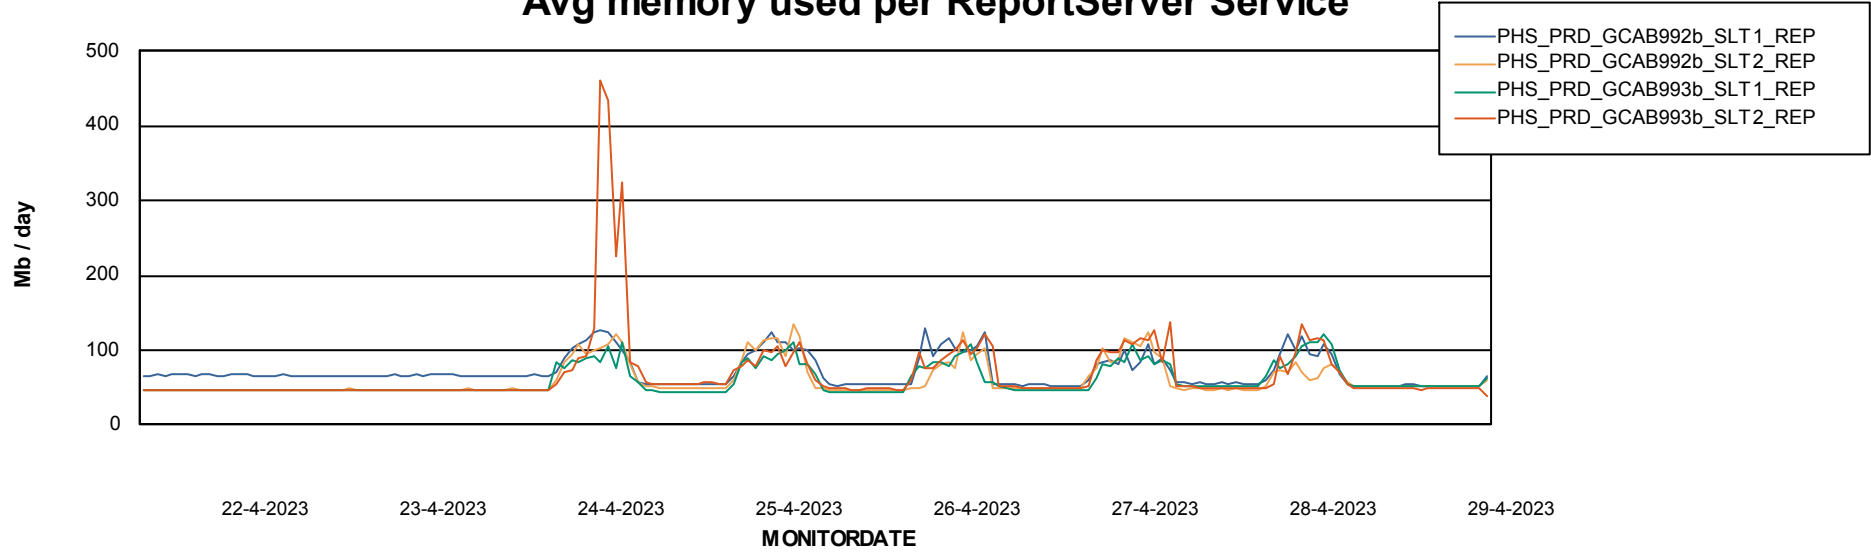

Avg users per day per ABS server

Weekly SLA Customer Report

Customer PHS_Production
Database ID 47

ABSSolute Application ReportServer Services

Avg memory used per ReportServer Service

Weekly SLA Customer Report