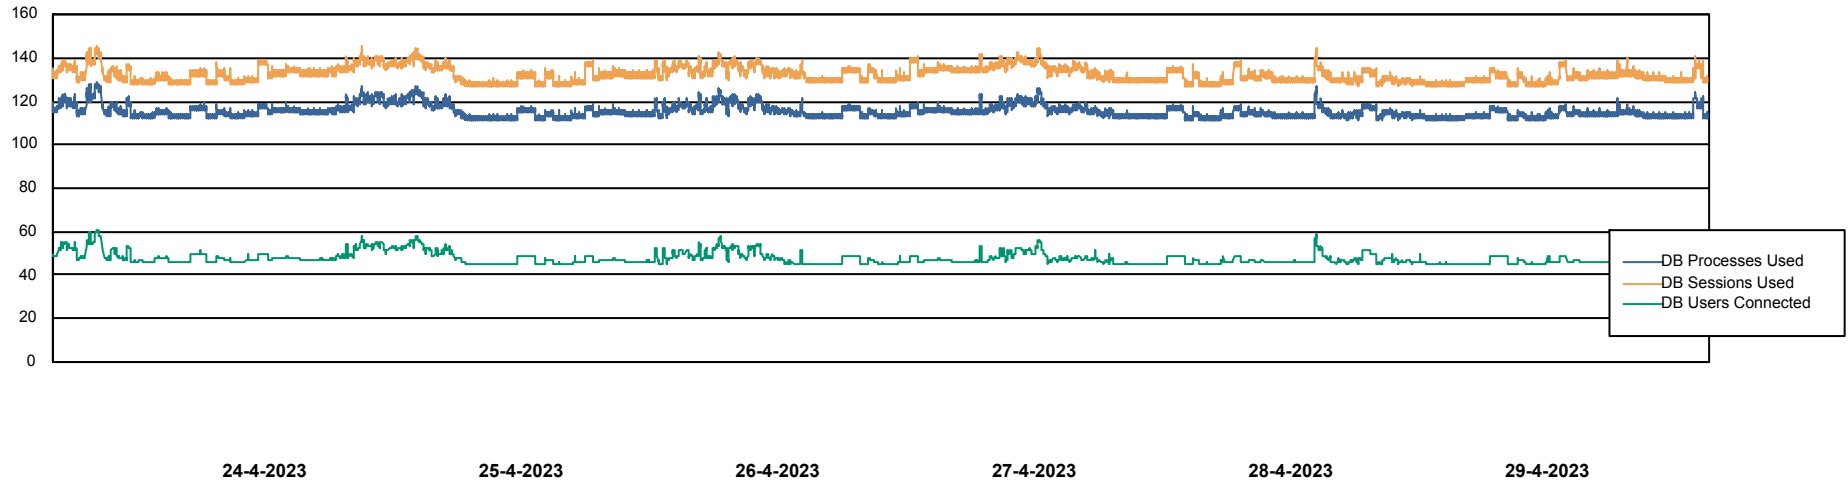

Harddisk Usage PHS_PRD_GCAB995b

	Free disk space on C: (%)	Total disk space on C: (Gb)	Used disk space on C: (Gb)
29-4-2023	38	49	31
28-4-2023	38	49	31
27-4-2023	38	49	31
26-4-2023	38	49	31
25-4-2023	38	49	31
24-4-2023	38	49	31
23-4-2023	38	49	31

Weekly SLA Customer Report

Customer PHS_Production
Database ID 47

Database Performance PHSDB_Production

Weekly SLA Customer Report

Customer PHS_Production
Database ID 47

Database Performance PHSDB_Standby

DB Processes Max 1,000