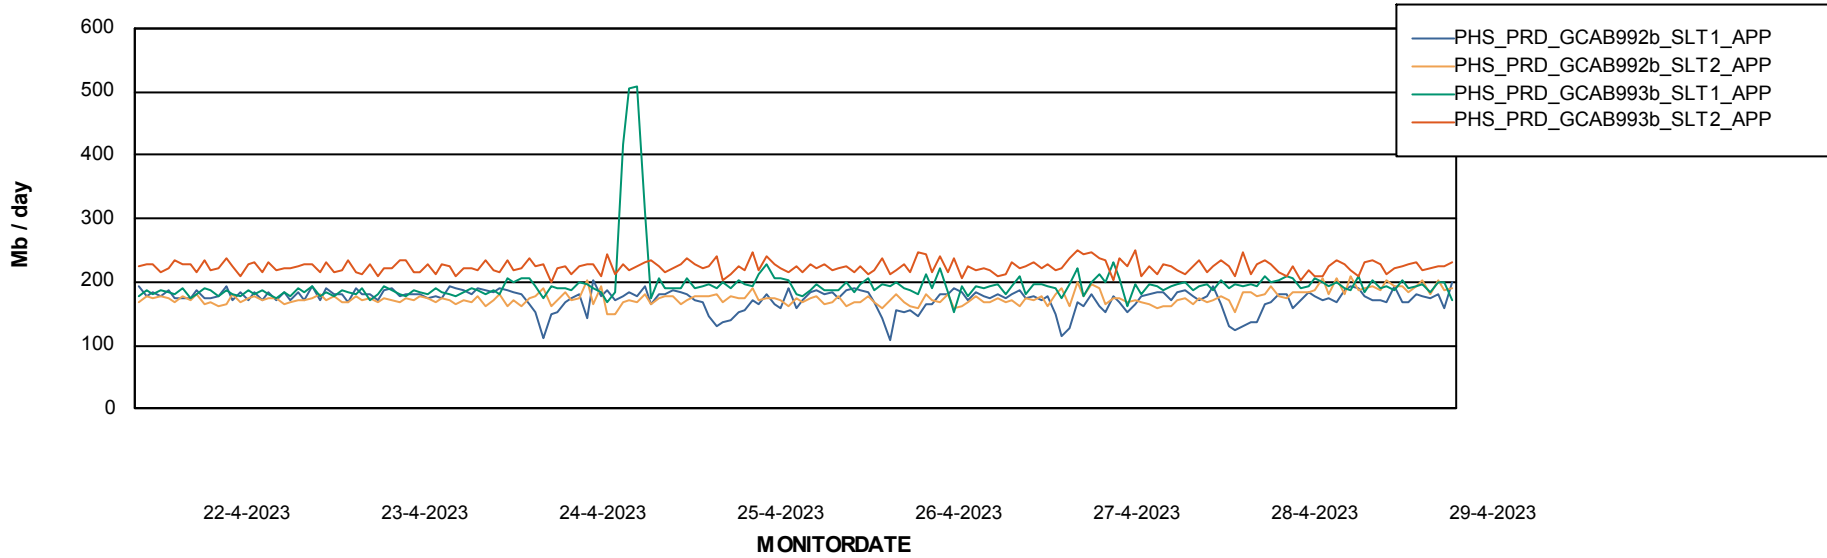

Standby Database Health PHS_Production

Recovery lag for last 7 days

Weekly SLA Customer Report

Customer PHS_Production
Database ID 47

ABSSolute Application Server Services

Avg memory used per ABS Server Service