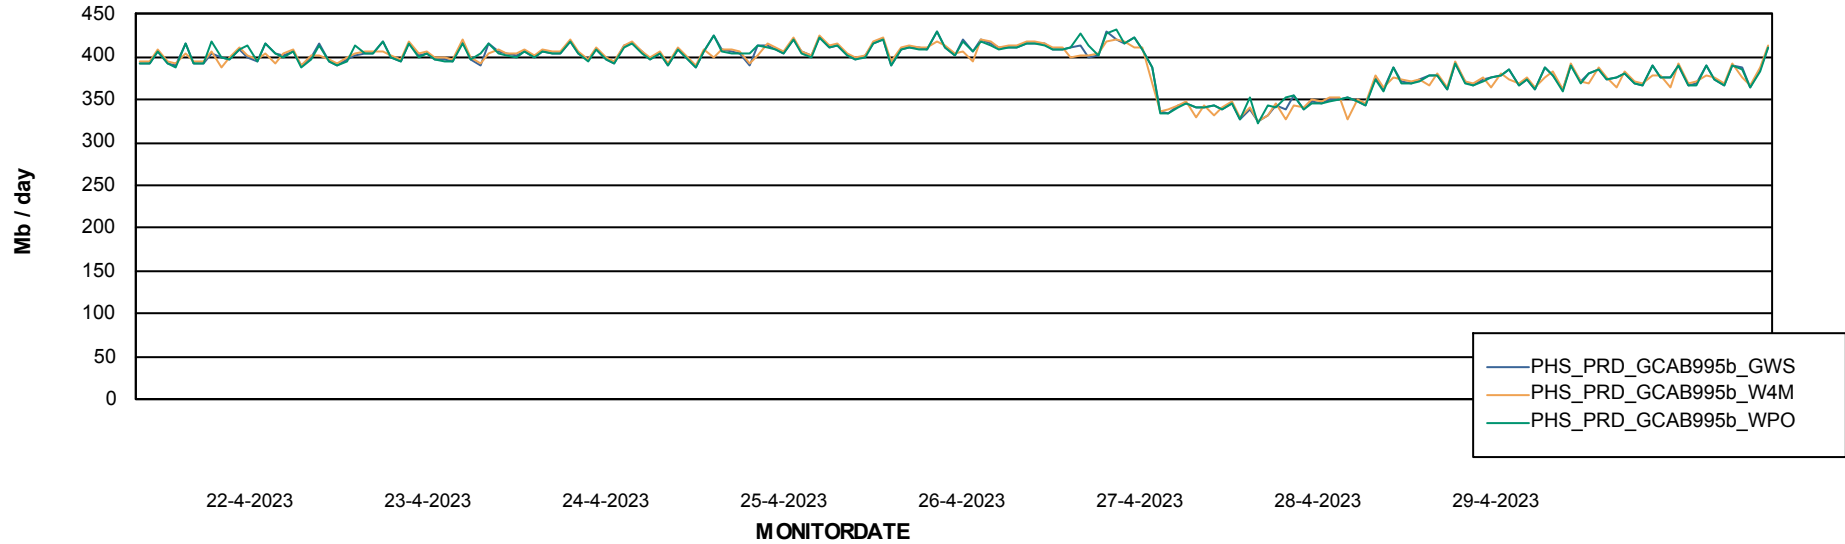

ABSSolute Web Component Services

Avg memory used per ABS Web component