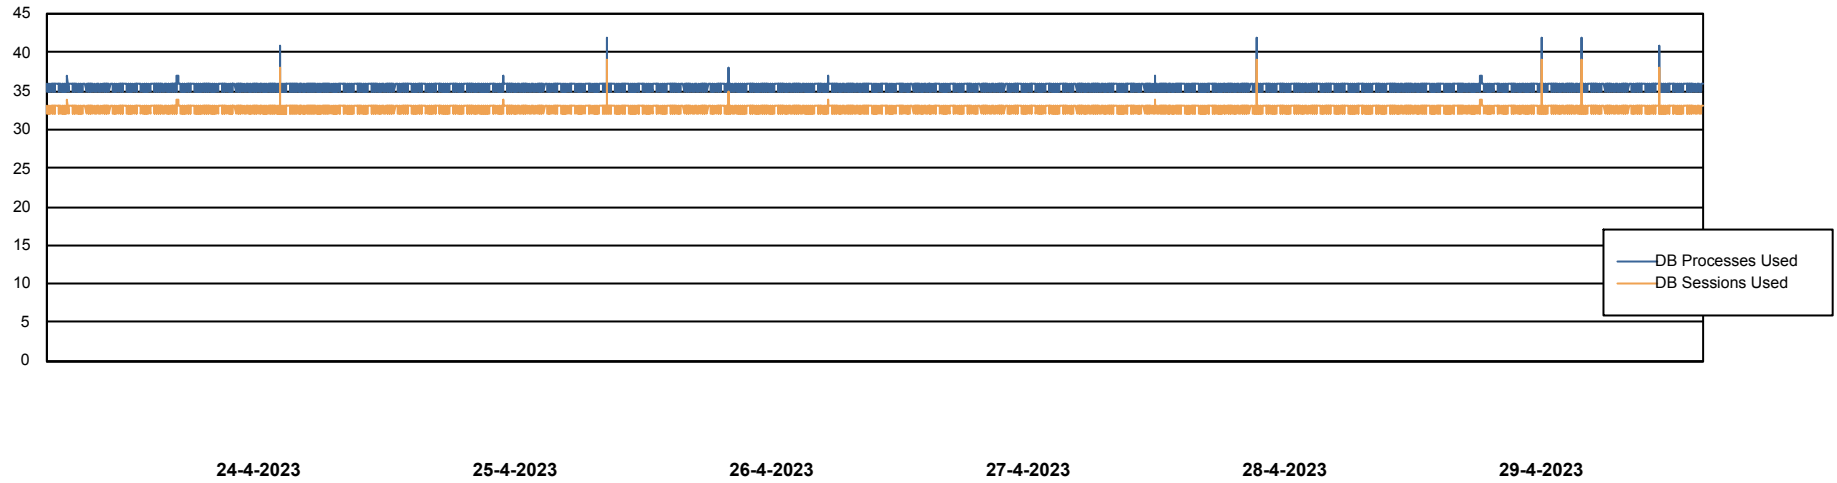

Weekly SLA Customer Report

Customer PHS_Production
Database ID 47

Database Performance PHSDB_Production

Weekly SLA Customer Report

Customer PHS_Production
Database ID 47

Database Performance PHSDB_Standby

DB Processes Max 1,000