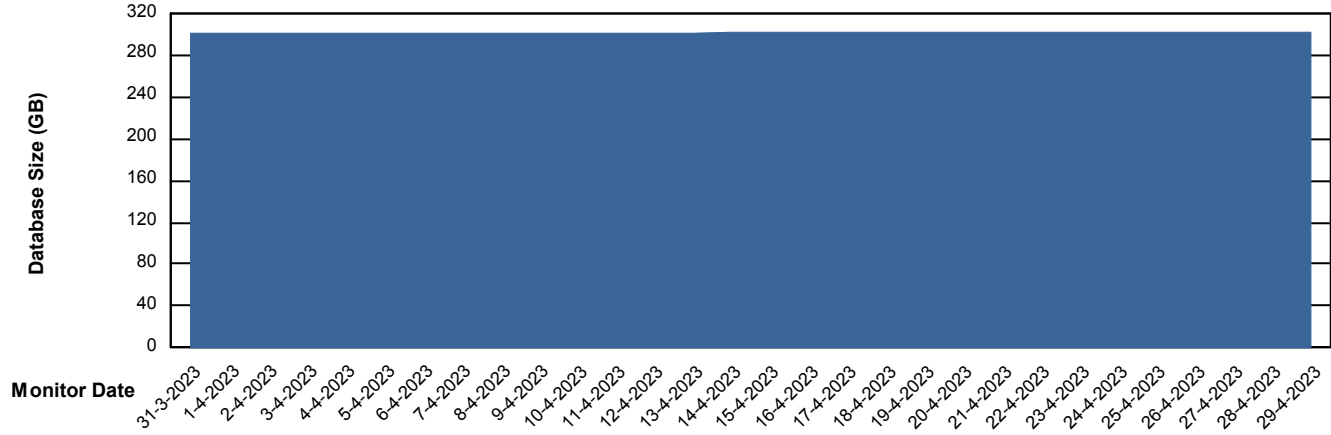

Weekly SLA Customer Report

Customer PHS_Production
Database ID 47

Database Performance PHSDB_Test

Weekly SLA Customer Report

Customer PHS_Production
Database ID 47

DATABASE SIZE PHSDB_Production

Database growth over last month