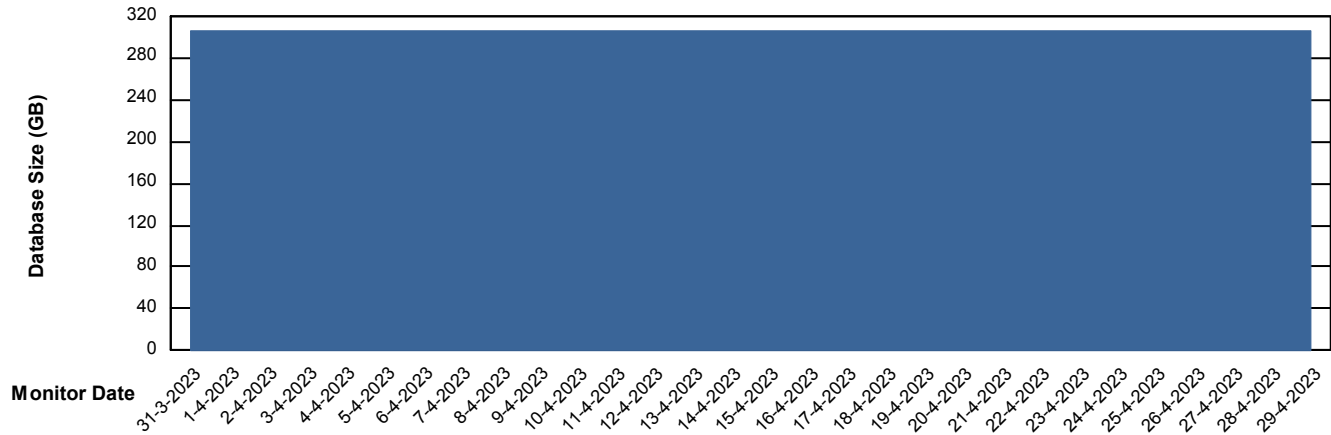

DATABASE SIZE PHSDB_Test

Database growth over last month