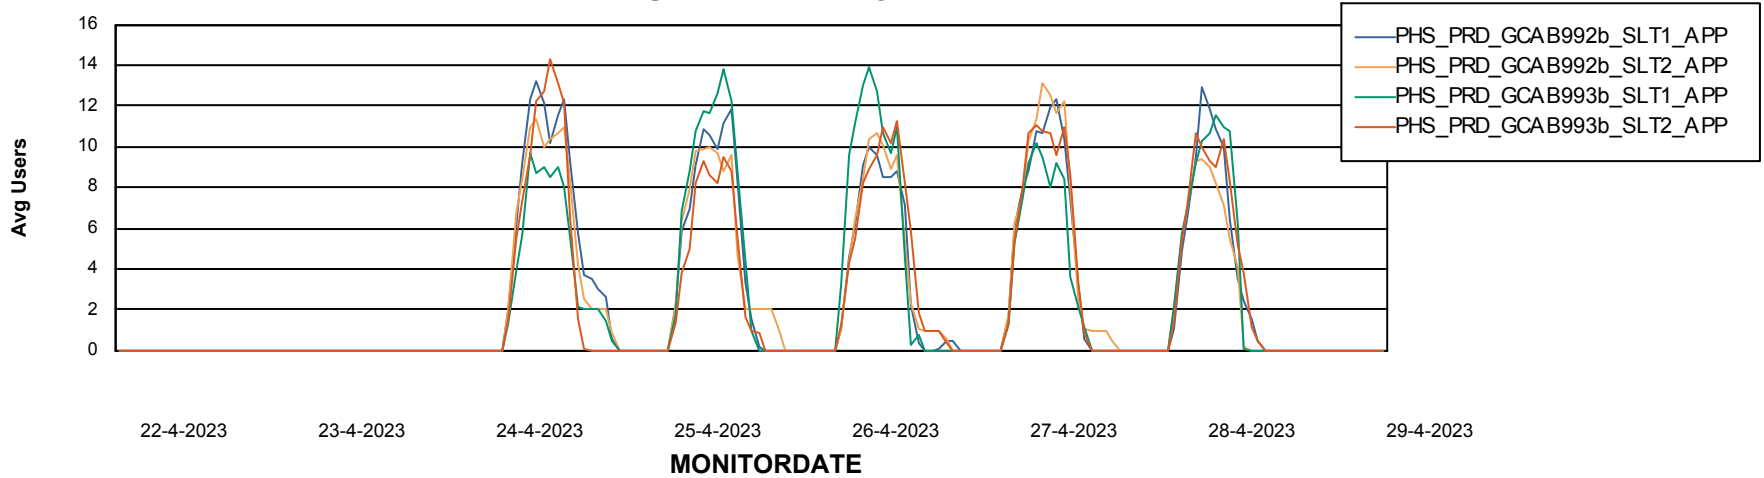

Avg users per day per ABS server