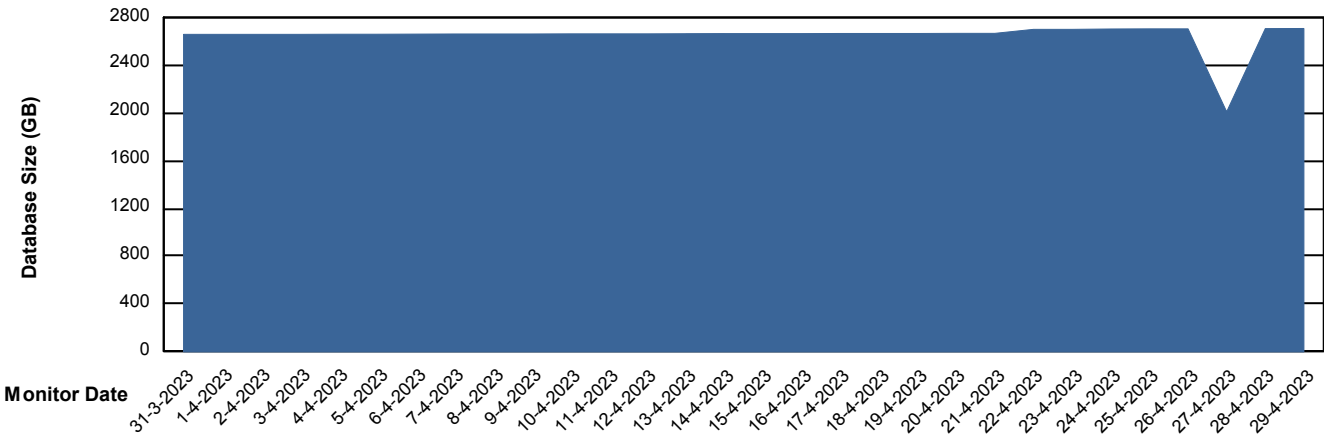

DATABASE SIZE LTS_TEST_CLSABSDB01T_TSTDB

Database growth over last month