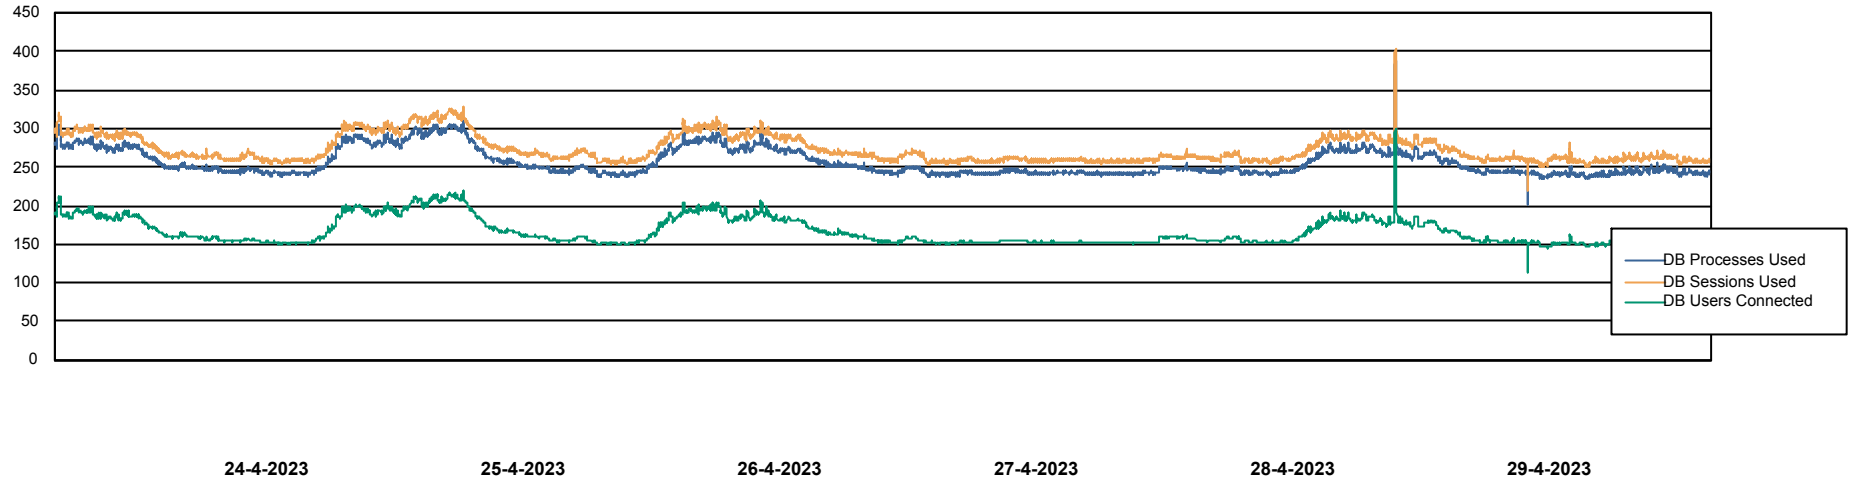

Weekly SLA Customer Report

Customer LTS(CleanLease)_Production
Database ID 126

Database Performance LTS_PROD_CLSABSBI01_BI

Weekly SLA Customer Report

Customer LTS(CleanLease)_Production
Database ID 126

Database Performance LTS_PROD_CLSABSD01_PRDB