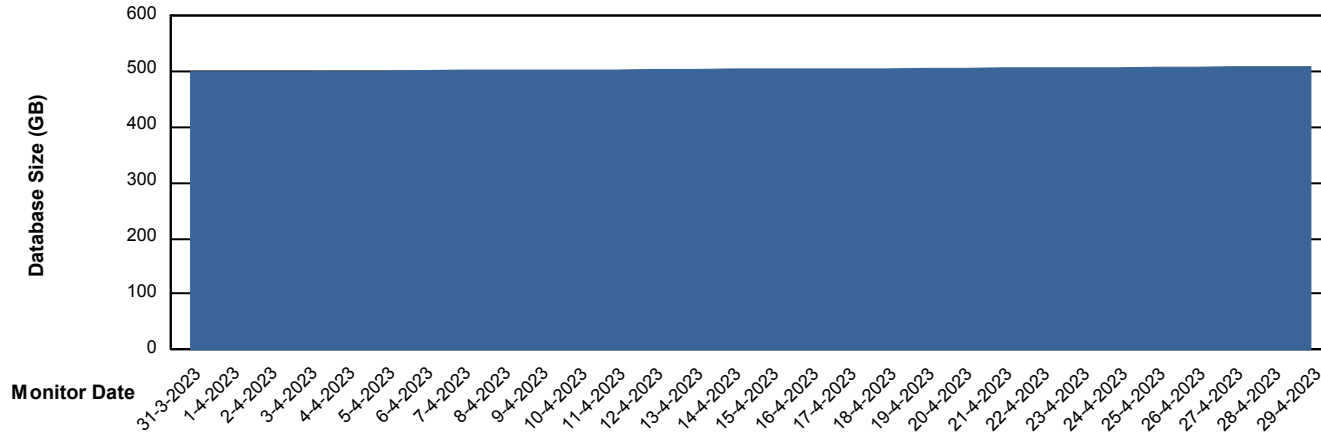

DATABASE SIZE LTS_PROD_CLSABSBI01_BI

Database growth over last month