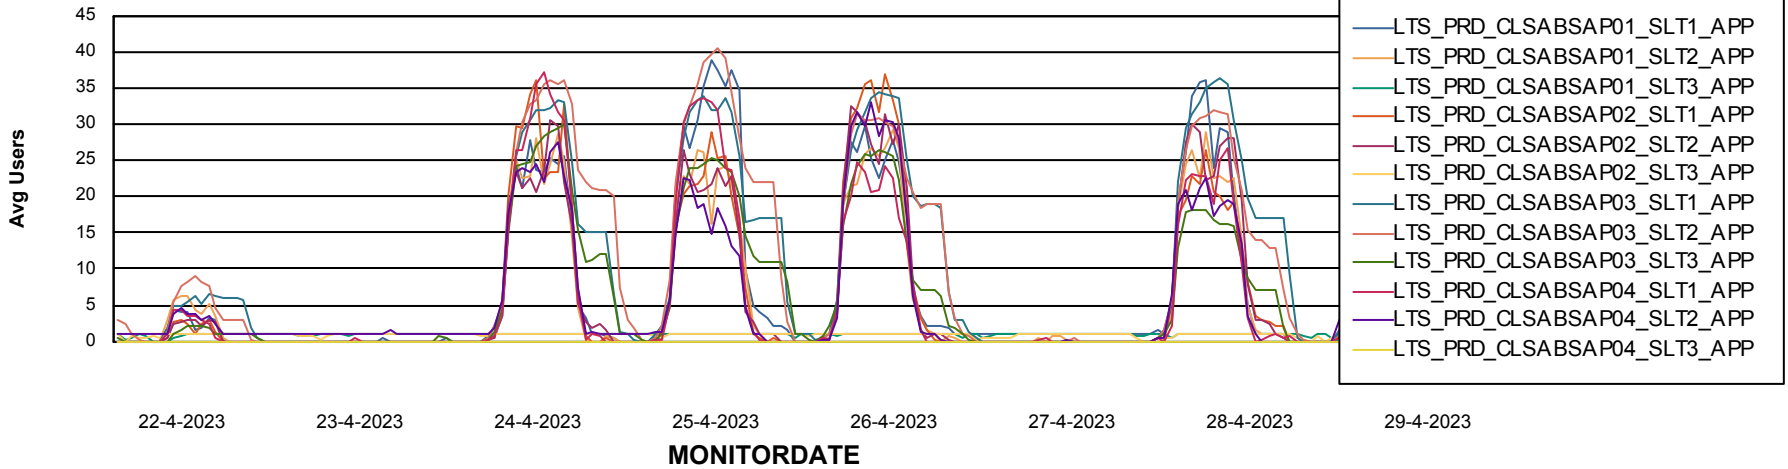

Avg users per day per ABS server