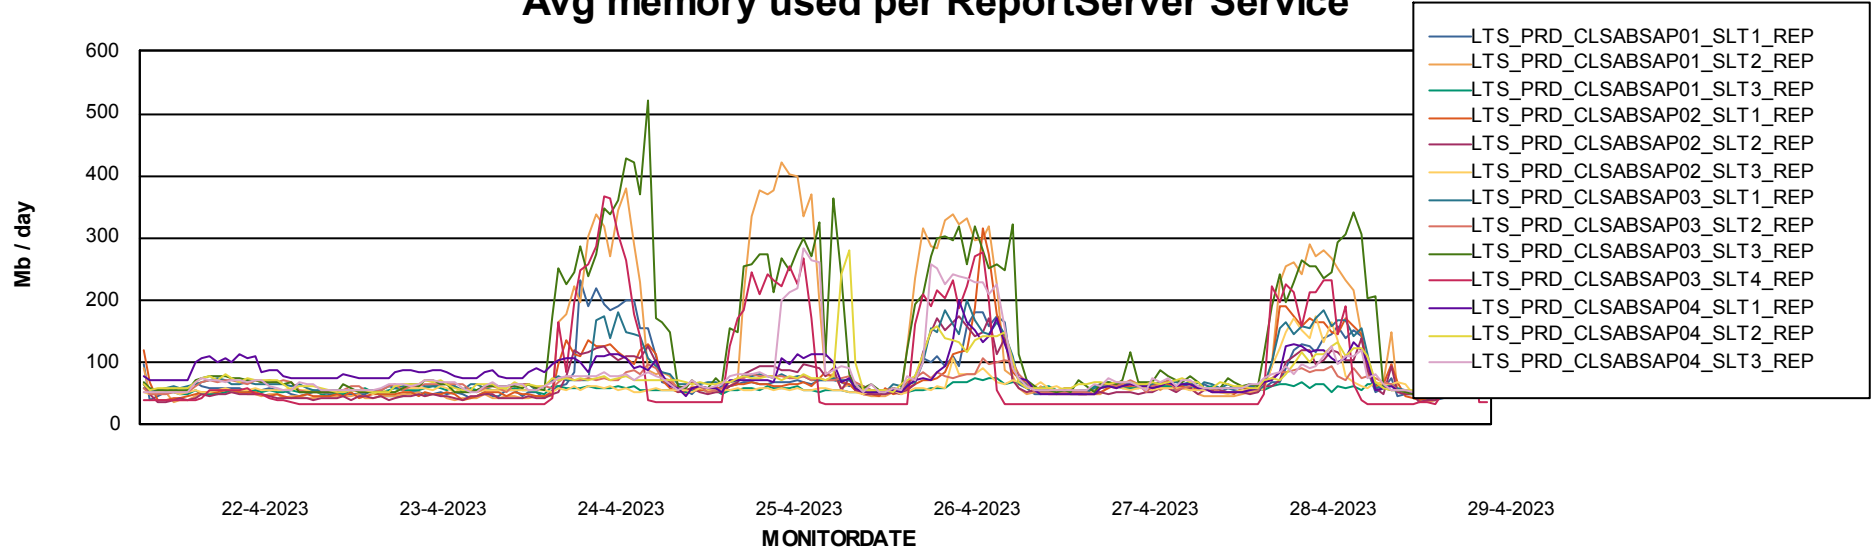

ABSSolute Application ReportServer Services

Avg memory used per ReportServer Service