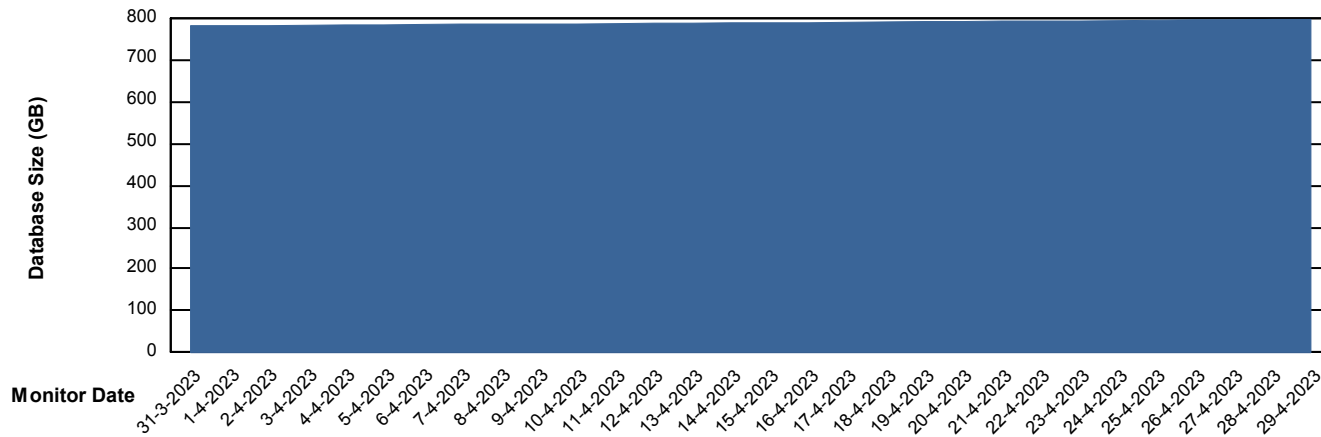

Customer LTS(CleanLease)_Production
Database ID 126

DATABASE SIZE LTS_PROD_CLSABSBI01_BI

Database growth over last month

DATABASE SIZE LTS_PROD_CLSABSDB01_PRDB

Database growth over last month

Weekly SLA Customer Report