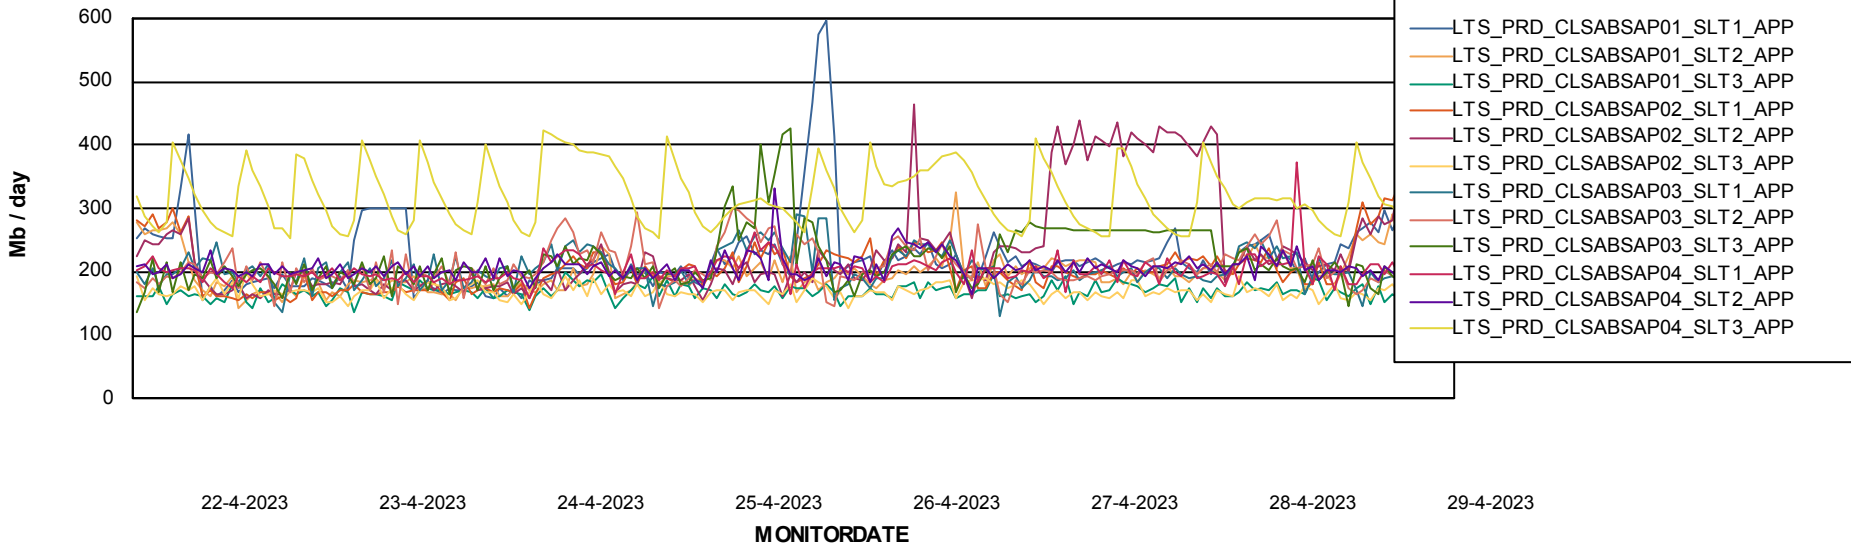

ABSSolute Application Server Services

Avg memory used per ABS Server Service