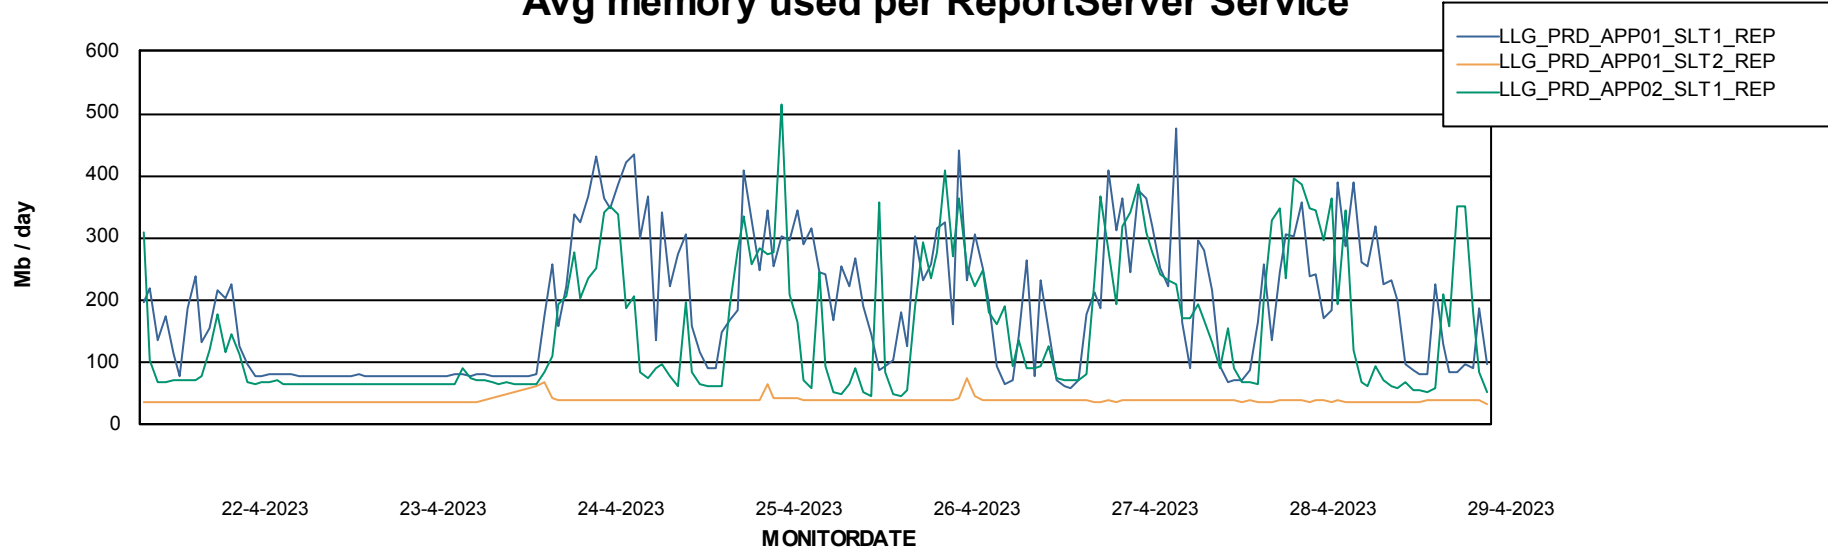

ABSSolute Application Server Services

Avg memory used per ReportServer Service