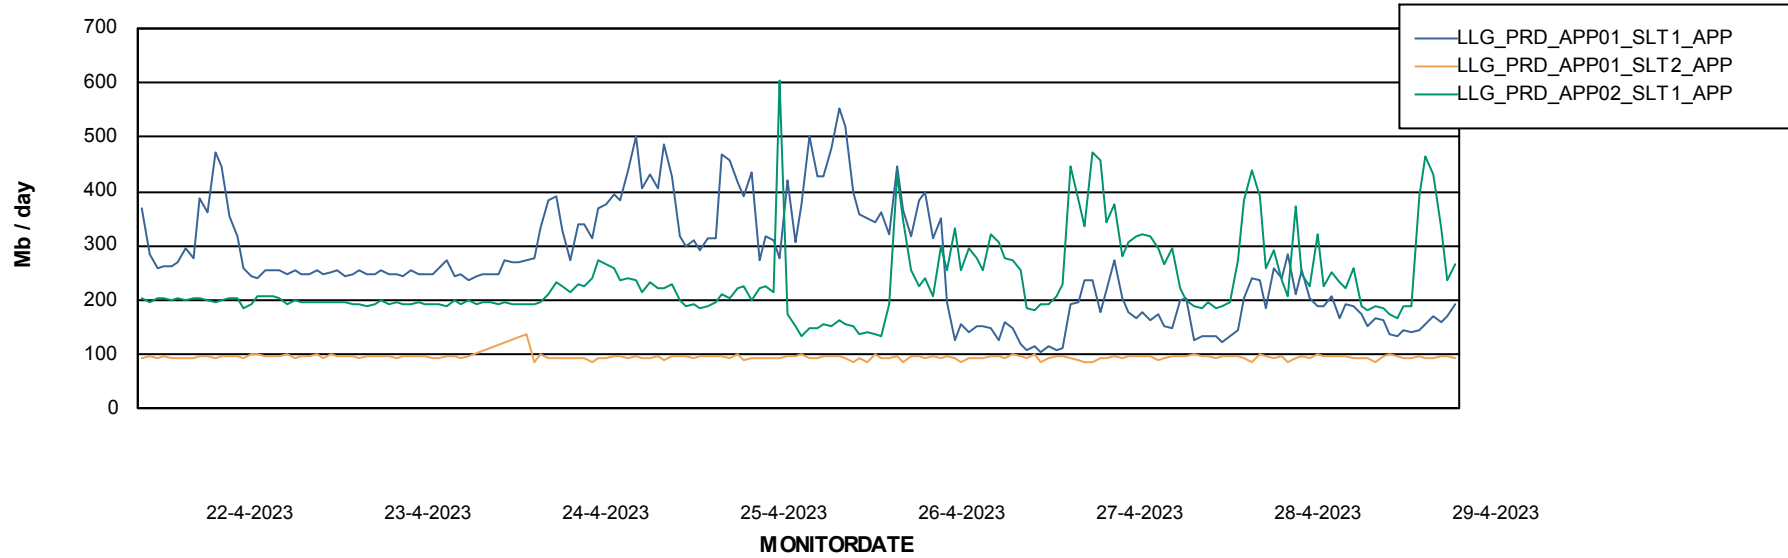

ABSSolute Application Server Services

Avg memory used per ABS Server Service