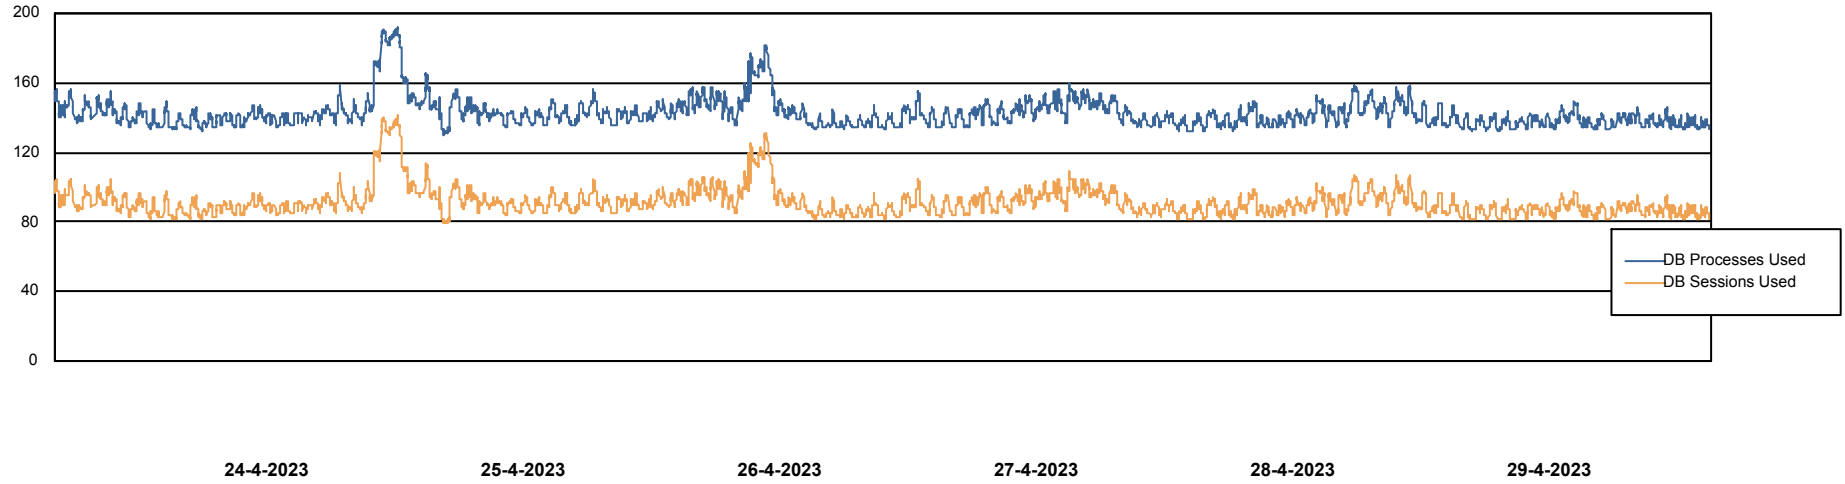

Database Performance LLGDB_Production

DB Processes Max 300
DB Sessions Max 4