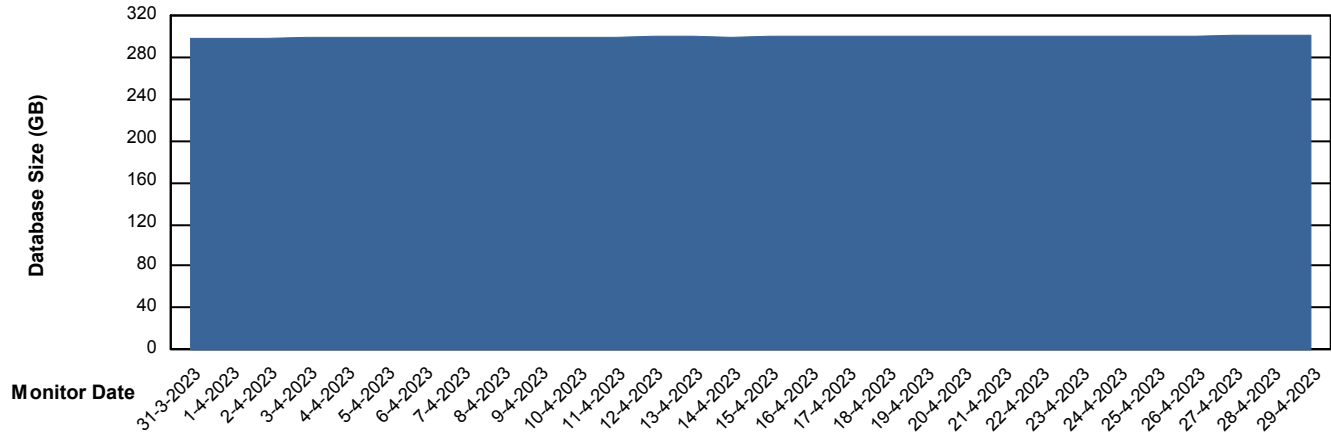

Weekly SLA Customer Report

Customer LLG_Production
Database ID 53

DATABASE SIZE LLGDB_Production

Database growth over last month

DATABASE SIZE LLGDBBI_Production

Database growth over last month

Weekly SLA Customer Report