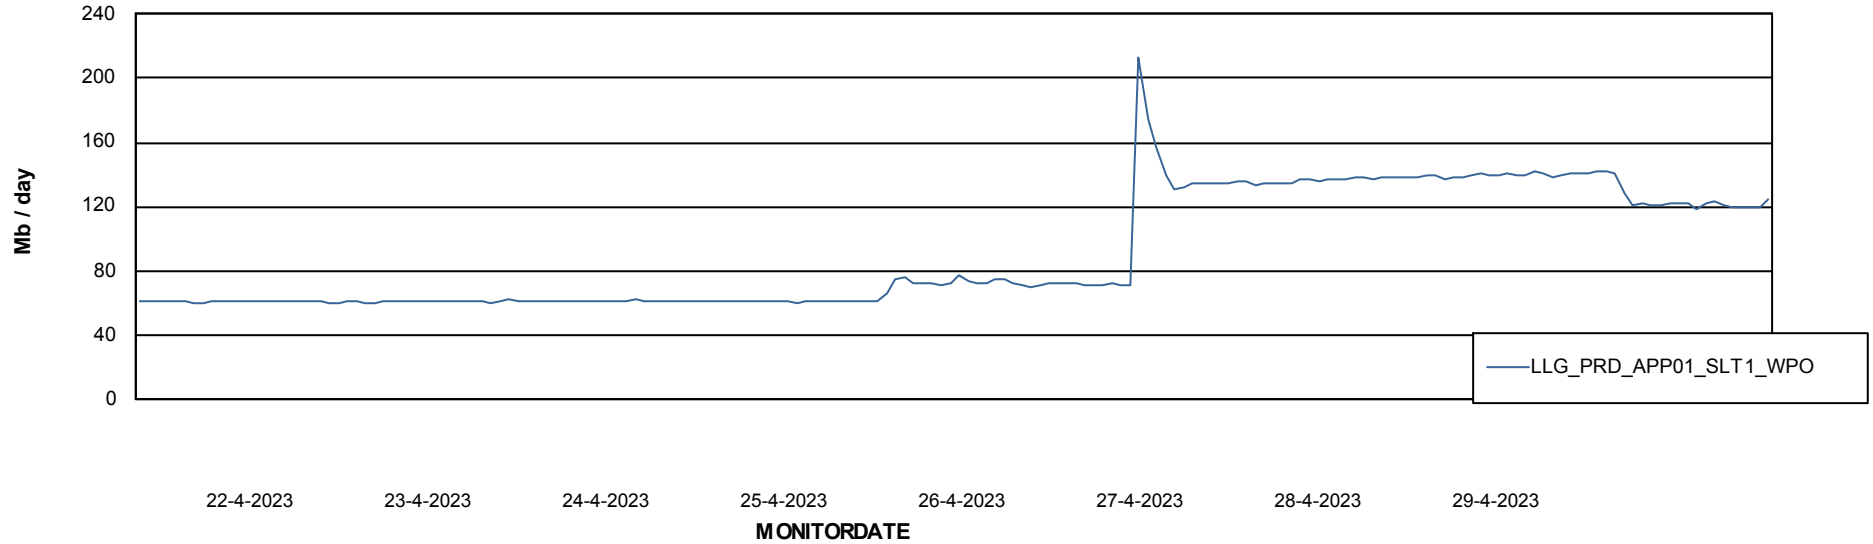

ABSSolute Application Server Services

Avg memory used per ABS Web component