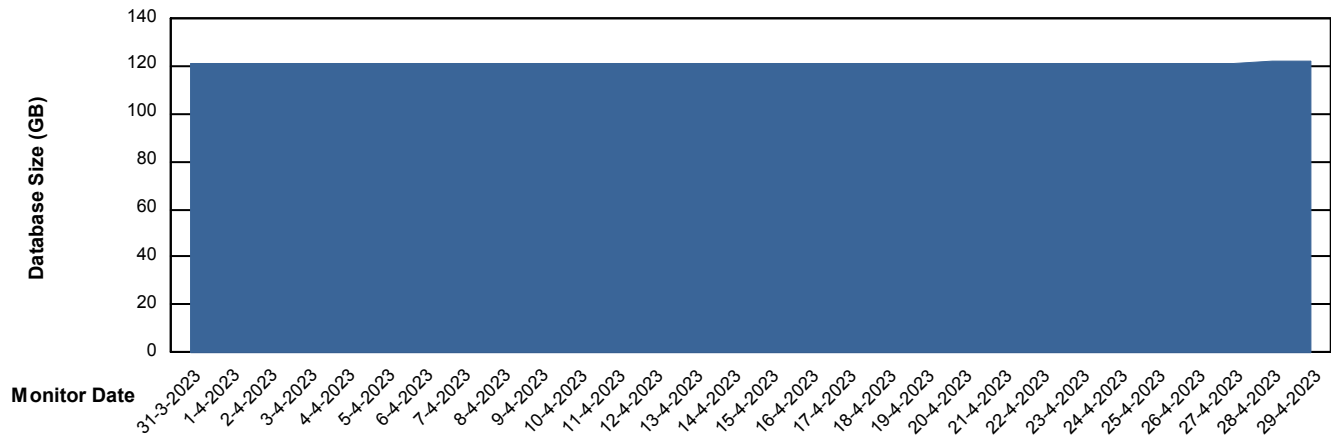

Weekly SLA Customer Report

Customer LLG_Production
Database ID 53

DATABASE SIZE LLGDB_Production

Database growth over last month

DATABASE SIZE LLGDBBI_Production

Database growth over last month

Weekly SLA Customer Report