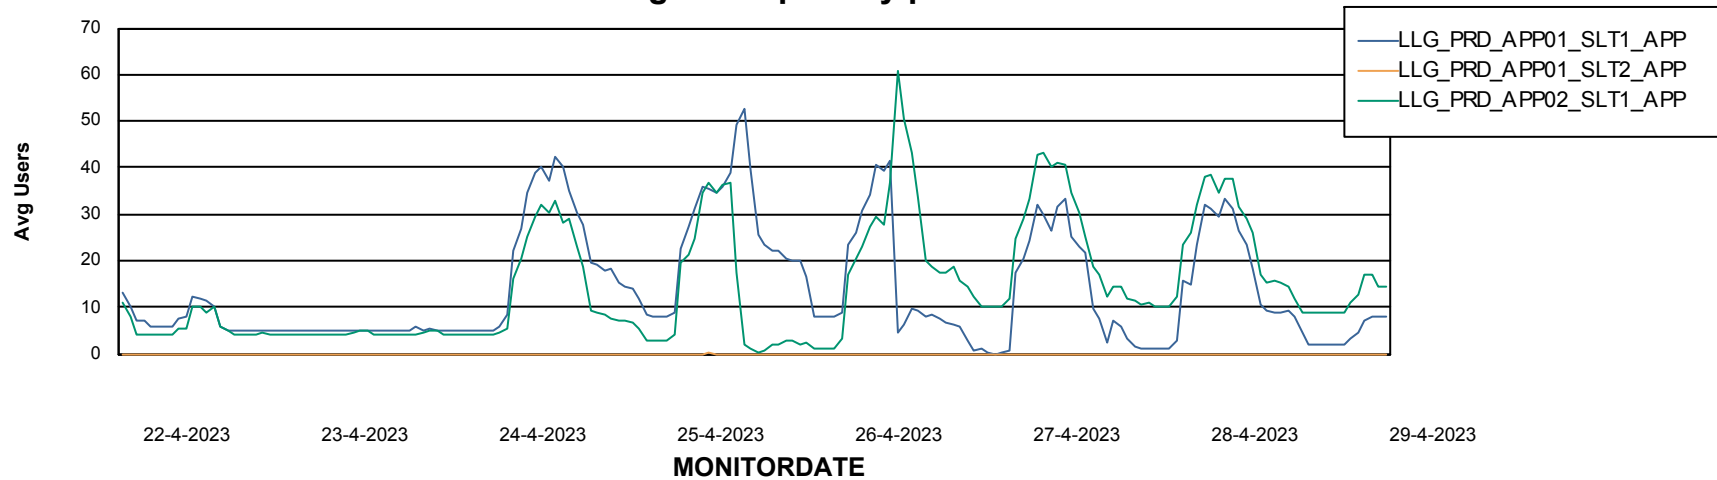

Avg users per day per ABS server