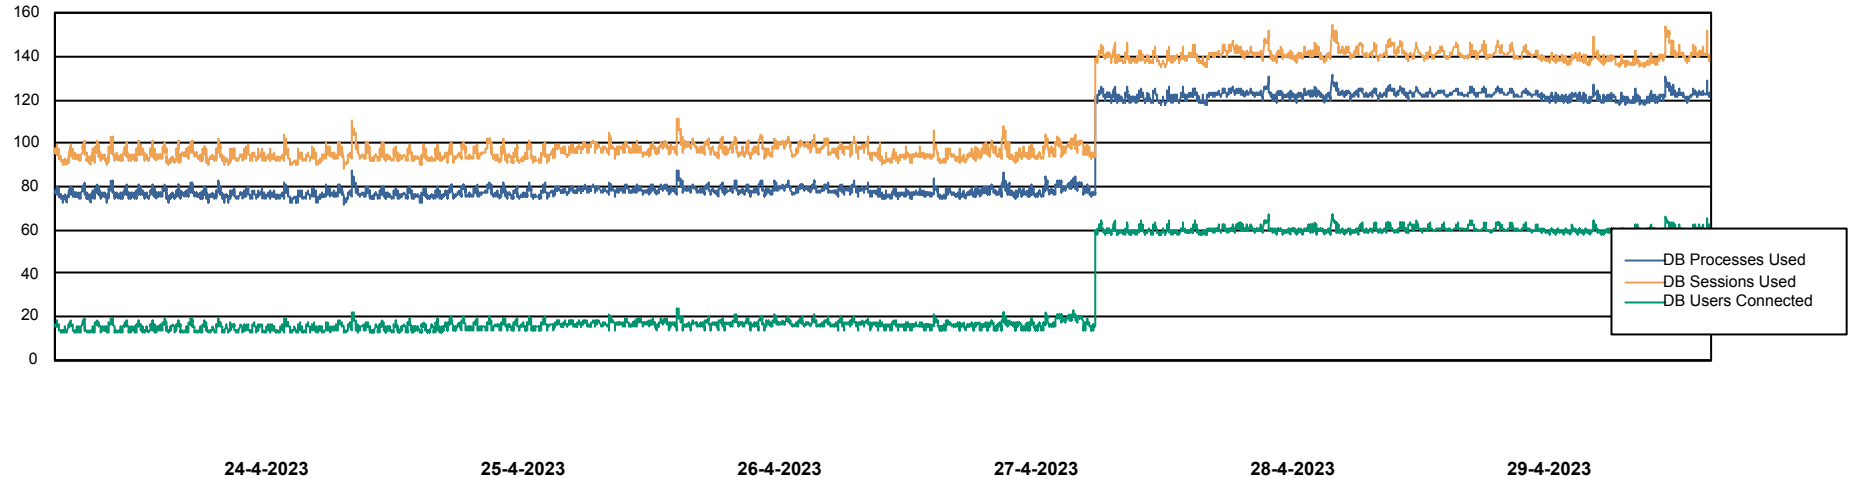

Database Performance BI-DBSRV_DB