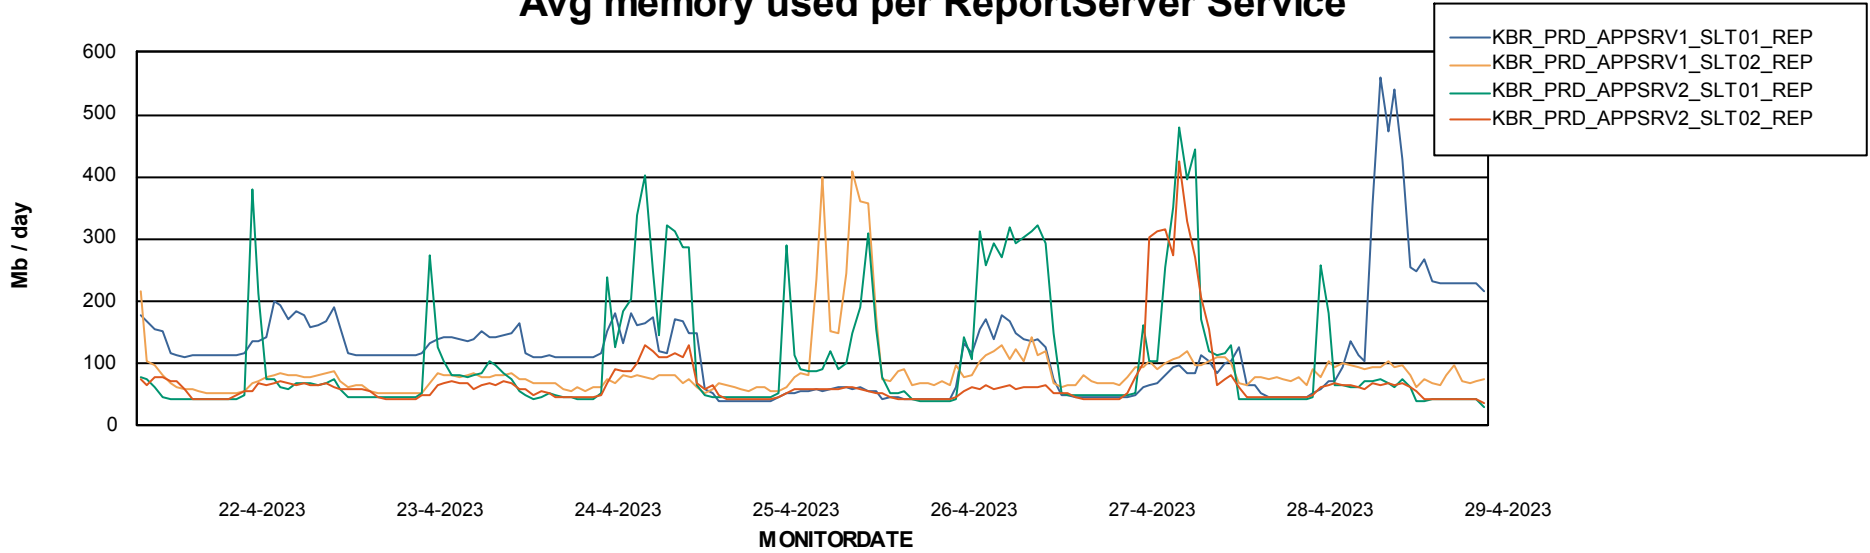

Avg memory used per ABS Server Service

Weekly SLA Customer Report

Customer KBR_Production
Database ID 117

ABSSolute Application Server Services

Avg memory used per ReportServer Service

Avg users per day per ABS server