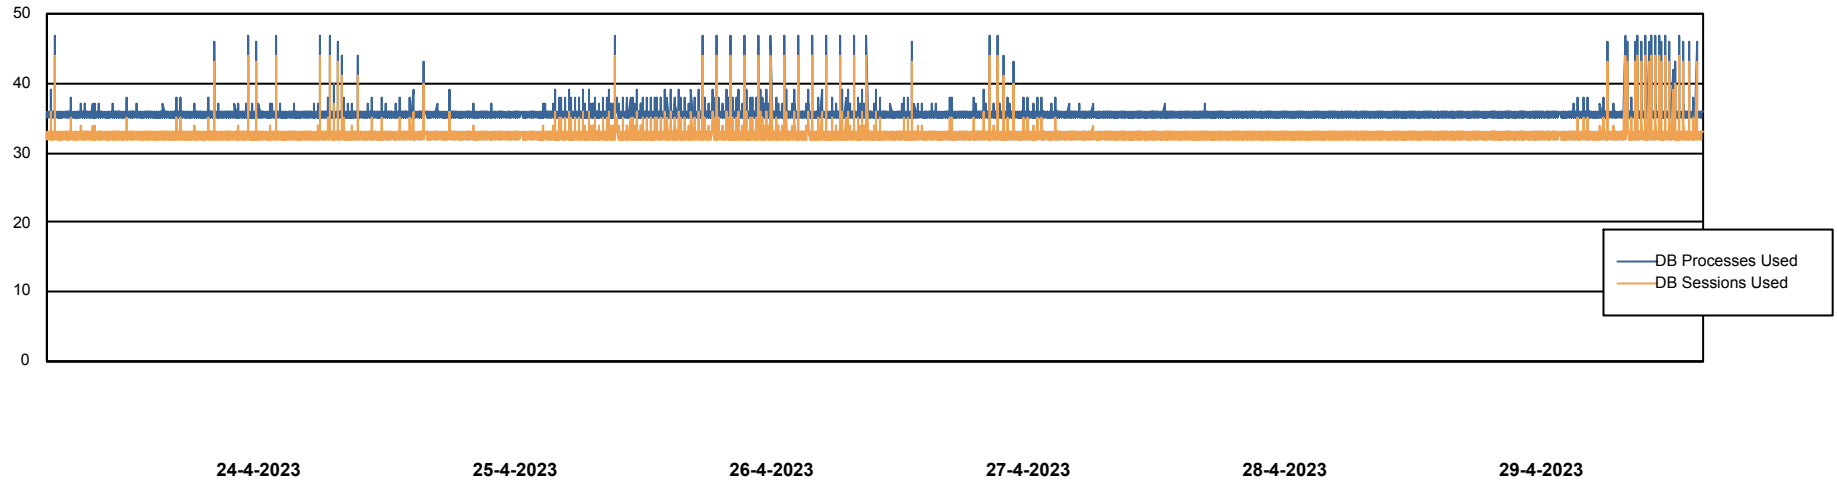

Database Performance KBR_PRD_DB-SRV2_SDB

DB Processes Max 1,000