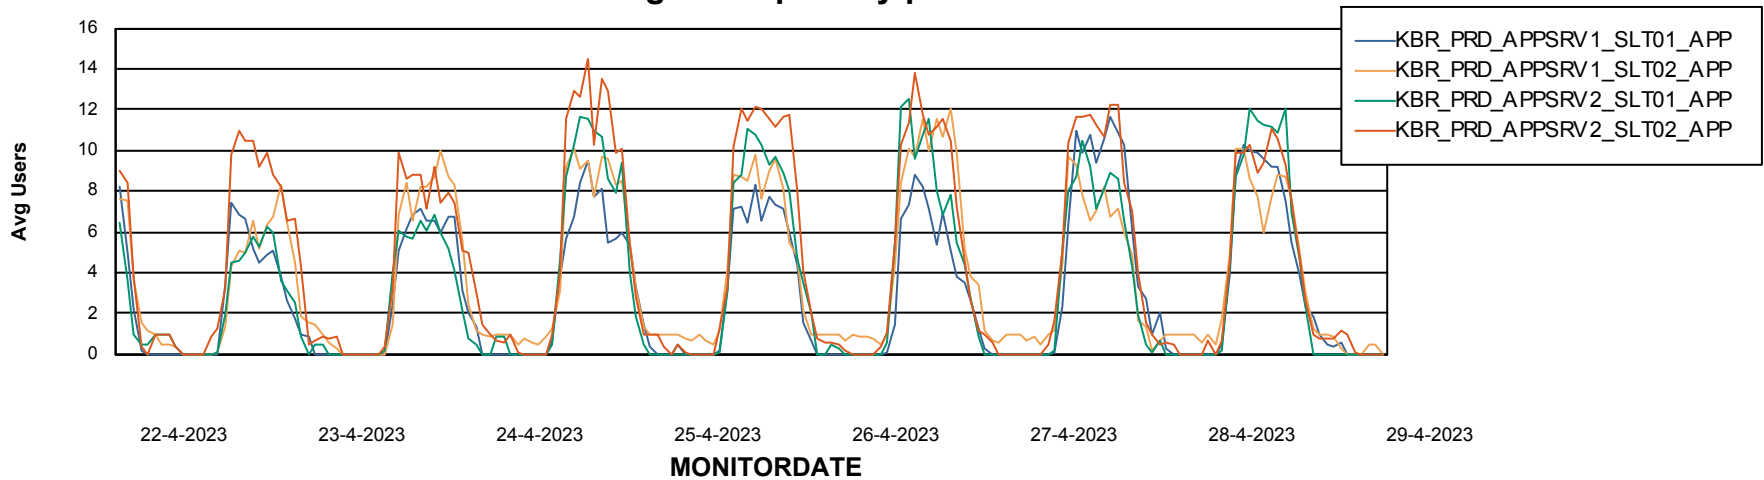

Avg memory used per ABS Server Service

Weekly SLA Customer Report

Customer KBR_Production
Database ID 117

ABSSolute Application Server Services

Avg memory used per ReportServer Service

Avg users per day per ABS server