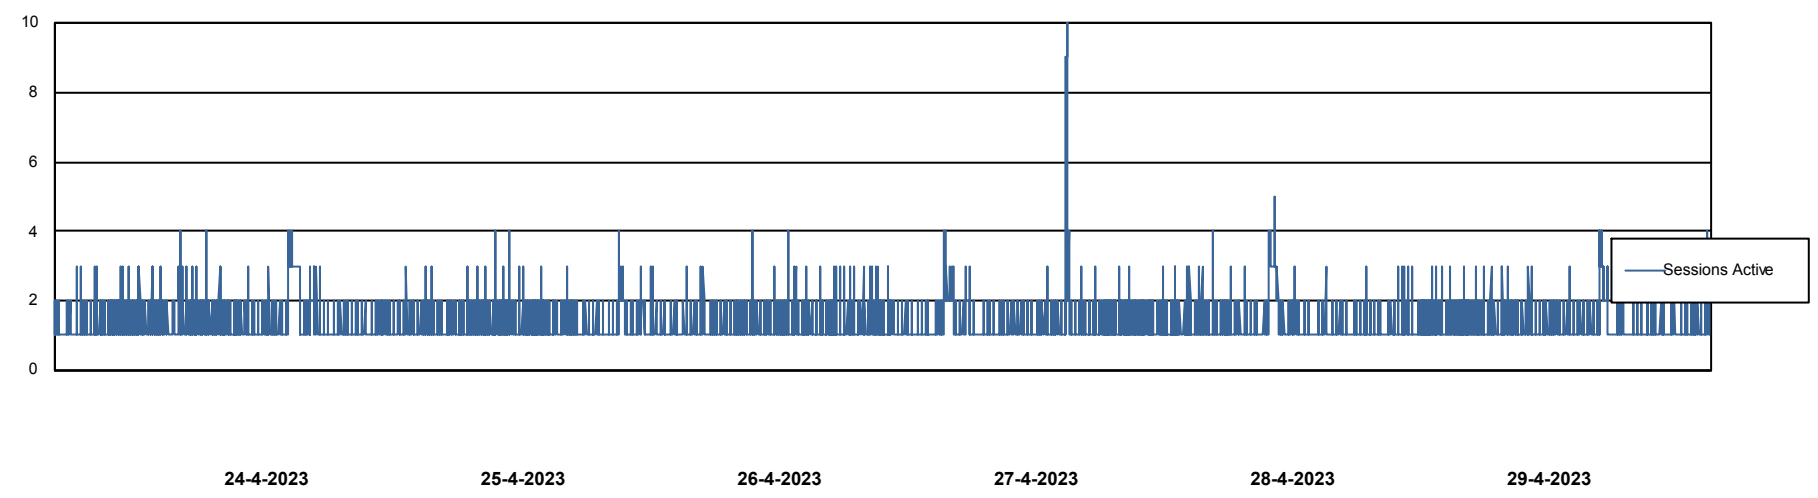

Weekly SLA Customer Report

Customer KBR_Production
Database ID 117

Database Performance BI-DBSRV_DB

Weekly SLA Customer Report

Customer KBR_Production
Database ID 117

Database Performance KBR_PRD_DB-SRV1_DB