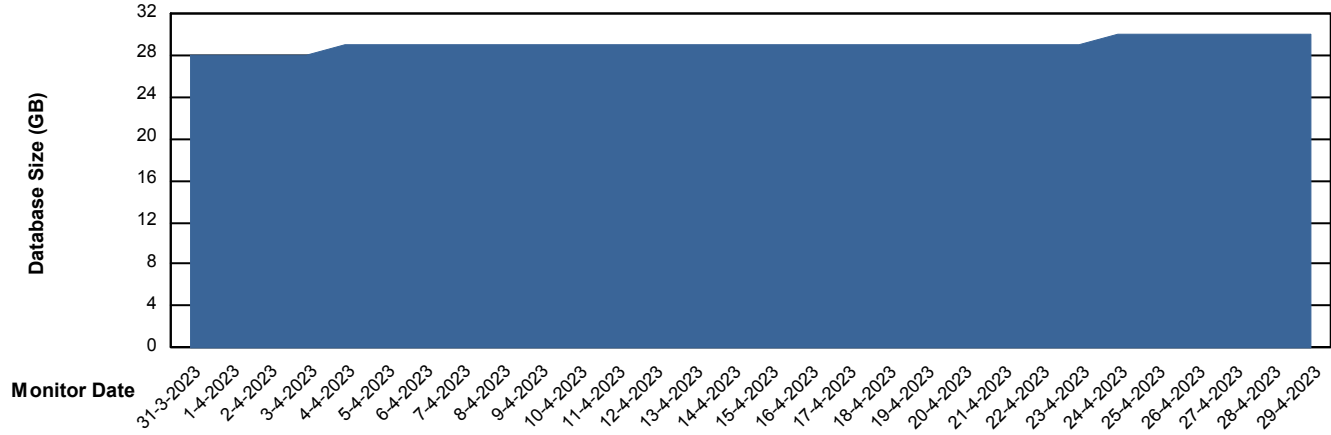

DATABASE SIZE BI-DBSRV_DB

Database growth over last month