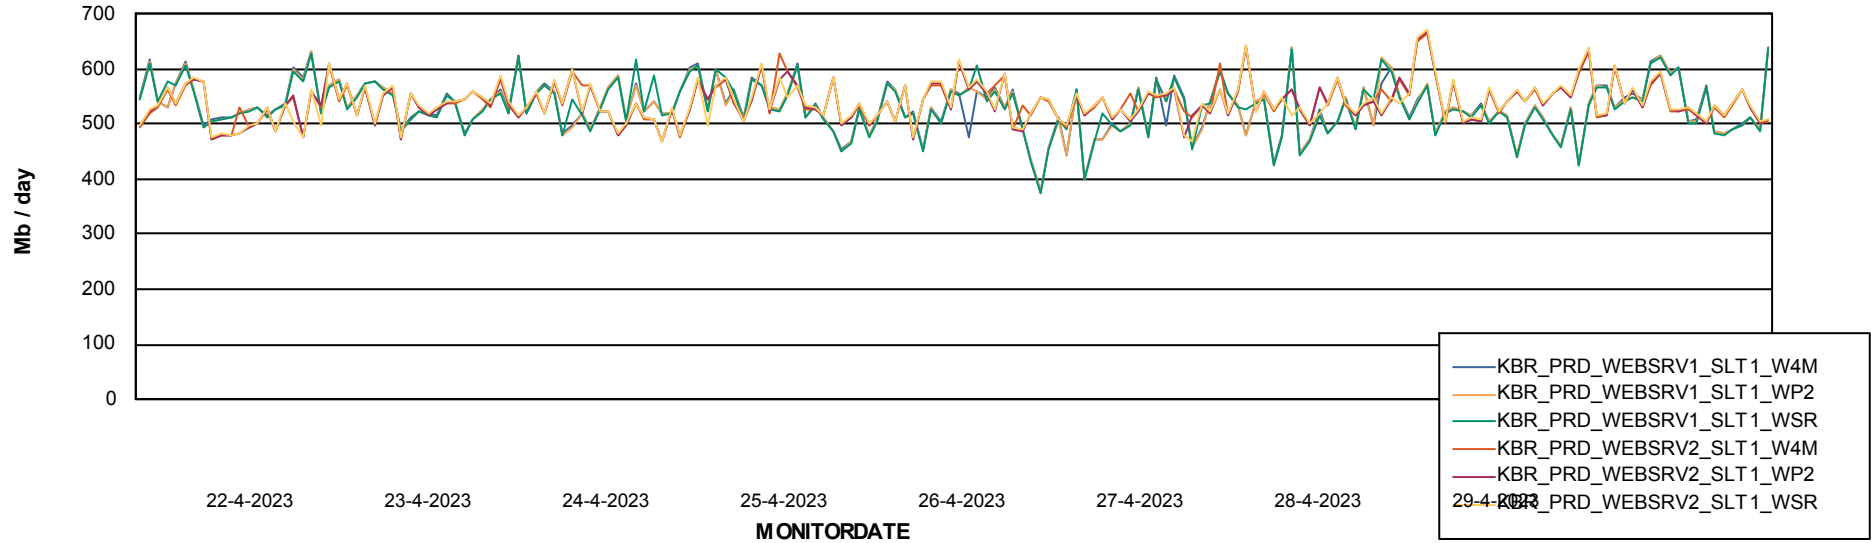

ABSSolute Web Component Services

Avg memory used per ABS Web component