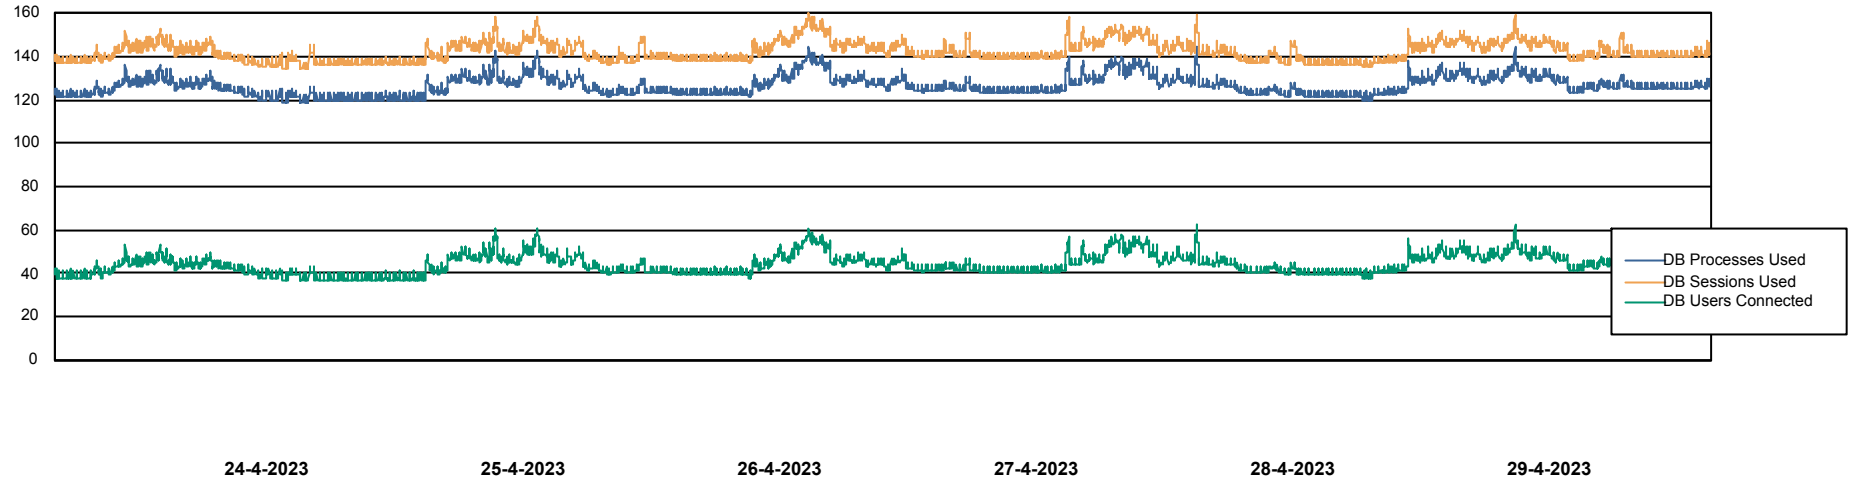

Weekly SLA Customer Report

Customer KBR_Production
Database ID 117

Database Performance BI-DBSRV_DB

Weekly SLA Customer Report

Customer KBR_Production
Database ID 117

Database Performance KBR_PRD_DB-SRV1_DB