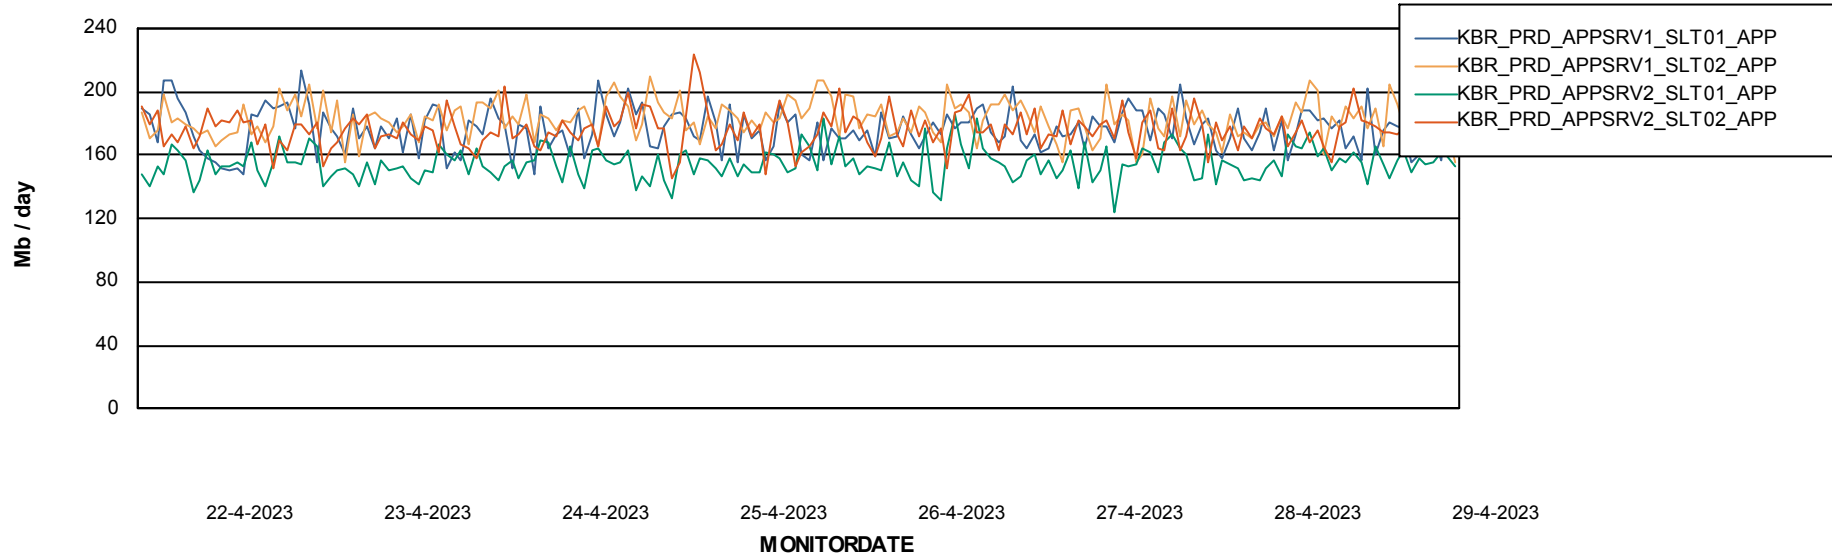

ABSSolute Application Server Services

Avg memory used per ABS Server Service