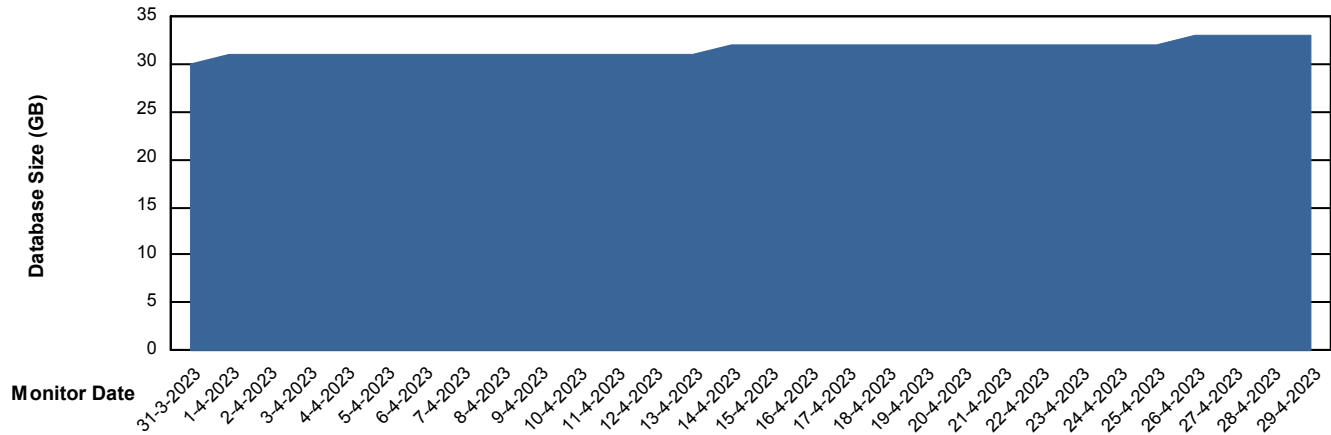

DATABASE SIZE KBR_PRD_DB-SRV1_DB

Database growth over last month